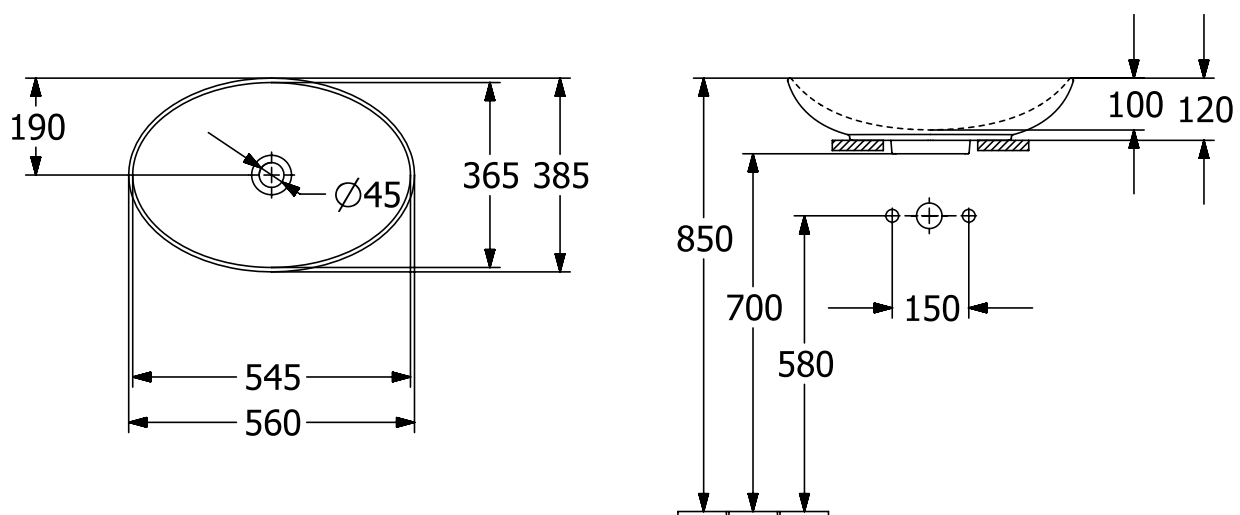

WASHBASINS LOOP & FRIENDS

PRODUCT INFORMATION

1. POSITION

| | |
|--------------------------|---|
| Article number | 4A4701i4 |
| Article title | Villeroy & Boch Loop & Friends Surface-mounted washbasin, 560 x 380 x 120 mm, without overflow, Graphite CeramicPlus |
| Product designation | Surface-mounted washbasin |
| Collection | Loop & Friends |
| Assembly / Assembly type | Surface-mounted |
| Scope of delivery | 1 x surface-mounted washbasin , 1 x fastening set 1 x cut-out template |
| Length in mm | 380 |
| Width in mm | 560 |
| Height in mm | 120 |
| Interior depth | 100 |
| Weight in kg | 10,00 |
| express delivery | No |
| Suitable for | Wall-mounted tap fittings, Matching Villeroy&Boch furniture Tap fitting with raised base |
| Material | TitanCeram |
| Surface | matt |
| Colour name | Graphite CeramicPlus |
| With TitanGlaze | Yes |
| With overflow | No |
| EAN number | 4062373850183 |

COLOUR

COLOUR DESIGNATION

Graphite

TECHNICAL DRAWINGS

4A4701i4

EXPLOSION DRAWINGS

BILL OF MATERIALS

| No. | Article No. | Description | Quantity |
|-----|-------------|---------------|----------|
| 1 | 92221700 | Fastening set | 1 |