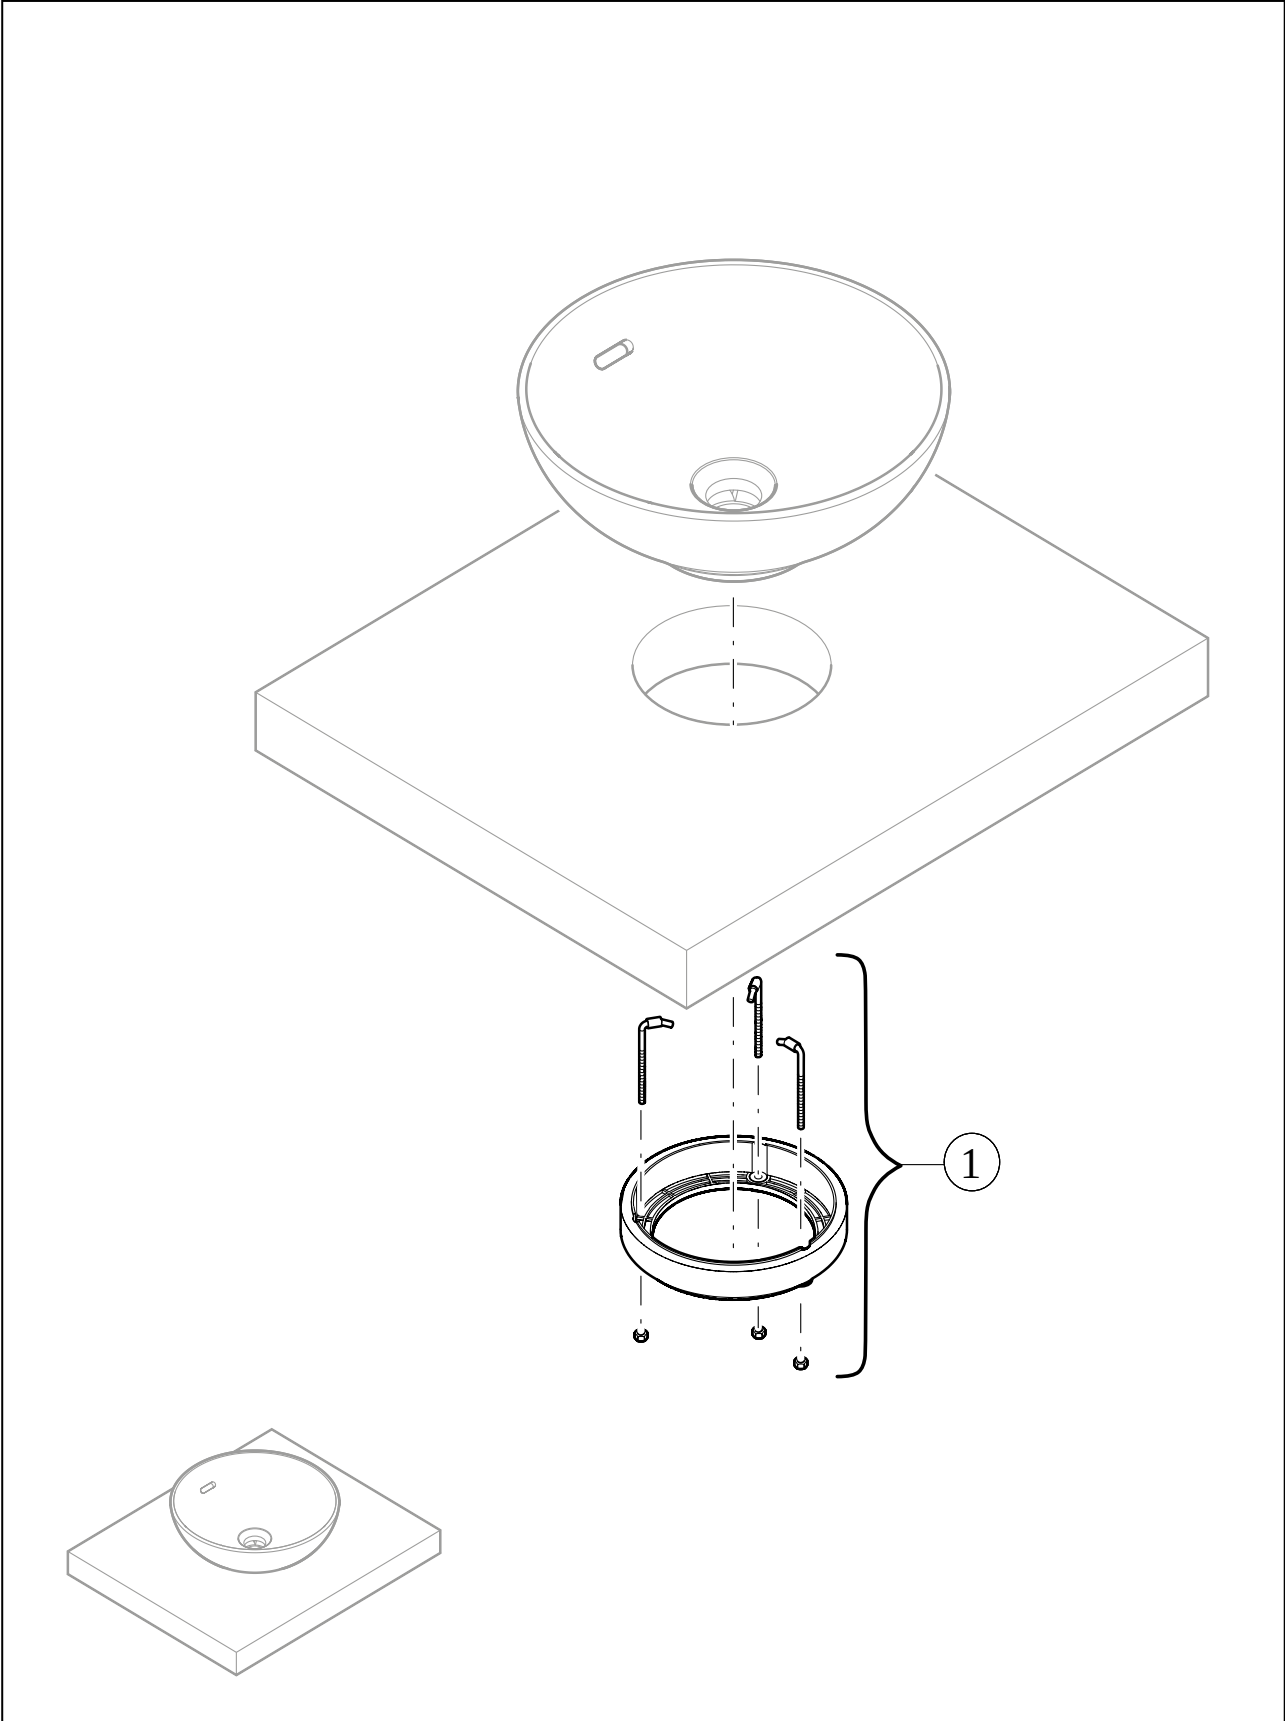

WASHBASINS LOOP & FRIENDS

PRODUCT INFORMATION

1. POSITION

| | |
|--------------------------|---|
| Article number | 4A4701i4 |
| Article title | Villeroy & Boch Loop & Friends Surface-mounted washbasin, 560 x 380 x 120 mm, without overflow, Graphite CeramicPlus |
| Product designation | Surface-mounted washbasin |
| Collection | Loop & Friends |
| Assembly / Assembly type | Surface-mounted |
| Scope of delivery | 1 x surface-mounted washbasin , 1 x fastening set 1 x cut-out template |
| Length in mm | 380 |
| Width in mm | 560 |
| Height in mm | 120 |
| Interior depth | 100 |
| Weight in kg | 10,00 |
| express delivery | No |
| Suitable for | Wall-mounted tap fittings, Matching Villeroy&Boch furniture Tap fitting with raised base |
| Material | TitanCeram |
| Surface | matt |
| Colour name | Graphite CeramicPlus |
| With TitanGlaze | Yes |
| With overflow | No |
| EAN number | 4062373850183 |

COLOUR

COLOUR DESIGNATION

Graphite

TECHNICAL DRAWINGS

4A4701i4

EXPLOSION DRAWINGS

BILL OF MATERIALS

| No. | Article No. | Description | Quantity |
|-----|-------------|---------------|----------|
| 1 | 92221700 | Fastening set | 1 |