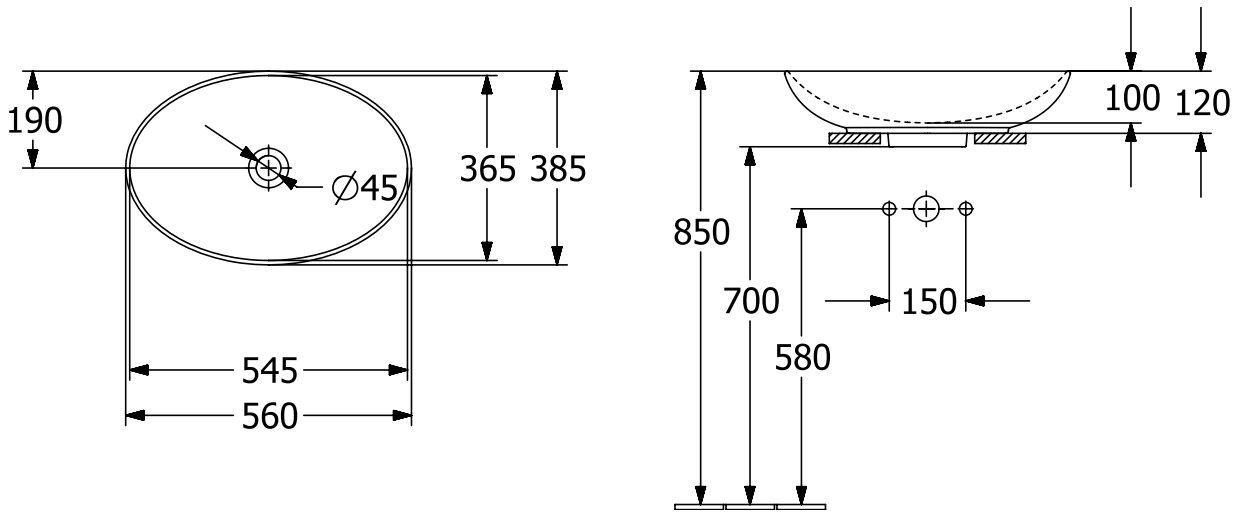

WASHBASINS LOOP & FRIENDS

PRODUCT INFORMATION

1. POSITION

Article number	4A4701RW
Article title	Villeroy & Boch Loop & Friends Surface-mounted washbasin, 560 x 380 x 120 mm, without overflow, Stone White CeramicPlus
Product designation	Surface-mounted washbasin
Collection	Loop & Friends
Assembly / Assembly type	Surface-mounted
Scope of delivery	1 x surface-mounted washbasin , 1 x fastening set 1 x cut-out template
Length in mm	380
Width in mm	560
Height in mm	120
Interior depth	100
Weight in kg	10,00
express delivery	No
Suitable for	Wall-mounted tap fittings, Matching Villeroy&Boch furniture Tap fitting with raised base
Material	TitanCeram
Surface	matt
Colour name	Stone White CeramicPlus
With TitanGlaze	Yes
With overflow	No
EAN number	4062373850206

COLOUR

COLOUR DESIGNATION

Stone White

TECHNICAL DRAWINGS

4A4701RW

EXPLOSION DRAWINGS

BILL OF MATERIALS

No.	Article No.	Description	Quantity
1	92221700	Fastening set	1