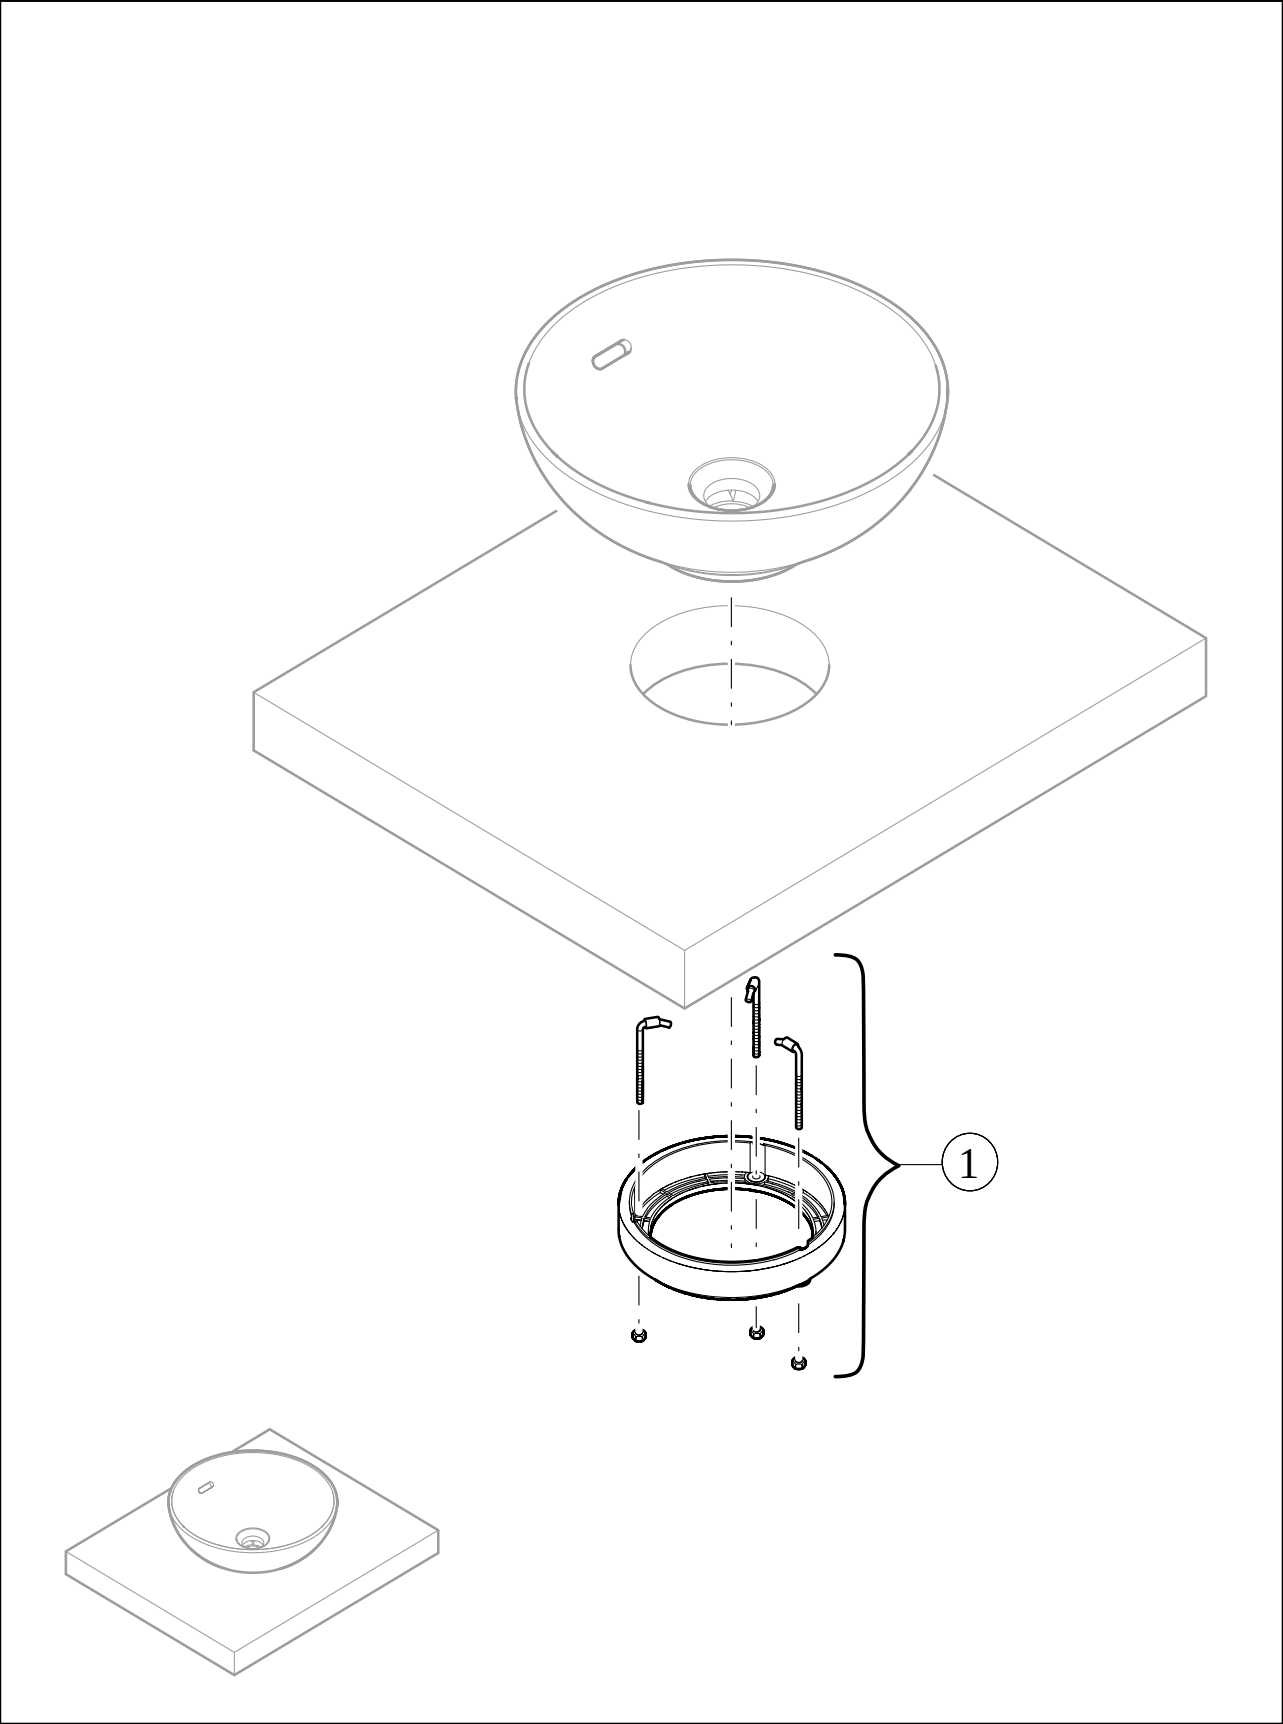

WASHBASINS LOOP & FRIENDS

PRODUCT INFORMATION

1. POSITION

Article number	4A4701RW
Article title	Villeroy & Boch Loop & Friends Surface-mounted washbasin, 560 x 380 x 120 mm, without overflow, Stone White CeramicPlus
Product designation	Surface-mounted washbasin
Collection	Loop & Friends
Assembly / Assembly type	Surface-mounted
Scope of delivery	1 x surface-mounted washbasin , 1 x fastening set 1 x cut-out template
Length in mm	380
Width in mm	560
Height in mm	120
Interior depth	100
Weight in kg	10,00
express delivery	No
Suitable for	Wall-mounted tap fittings, Matching Villeroy&Boch furniture Tap fitting with raised base
Material	TitanCeram
Surface	matt
Colour name	Stone White CeramicPlus
With TitanGlaze	Yes
With overflow	No
EAN number	4062373850206

COLOUR

COLOUR DESIGNATION

Stone White

TECHNICAL DRAWINGS

4A4701RW

EXPLOSION DRAWINGS

BILL OF MATERIALS

No.	Article No.	Description	Quantity
1	92221700	Fastening set	1