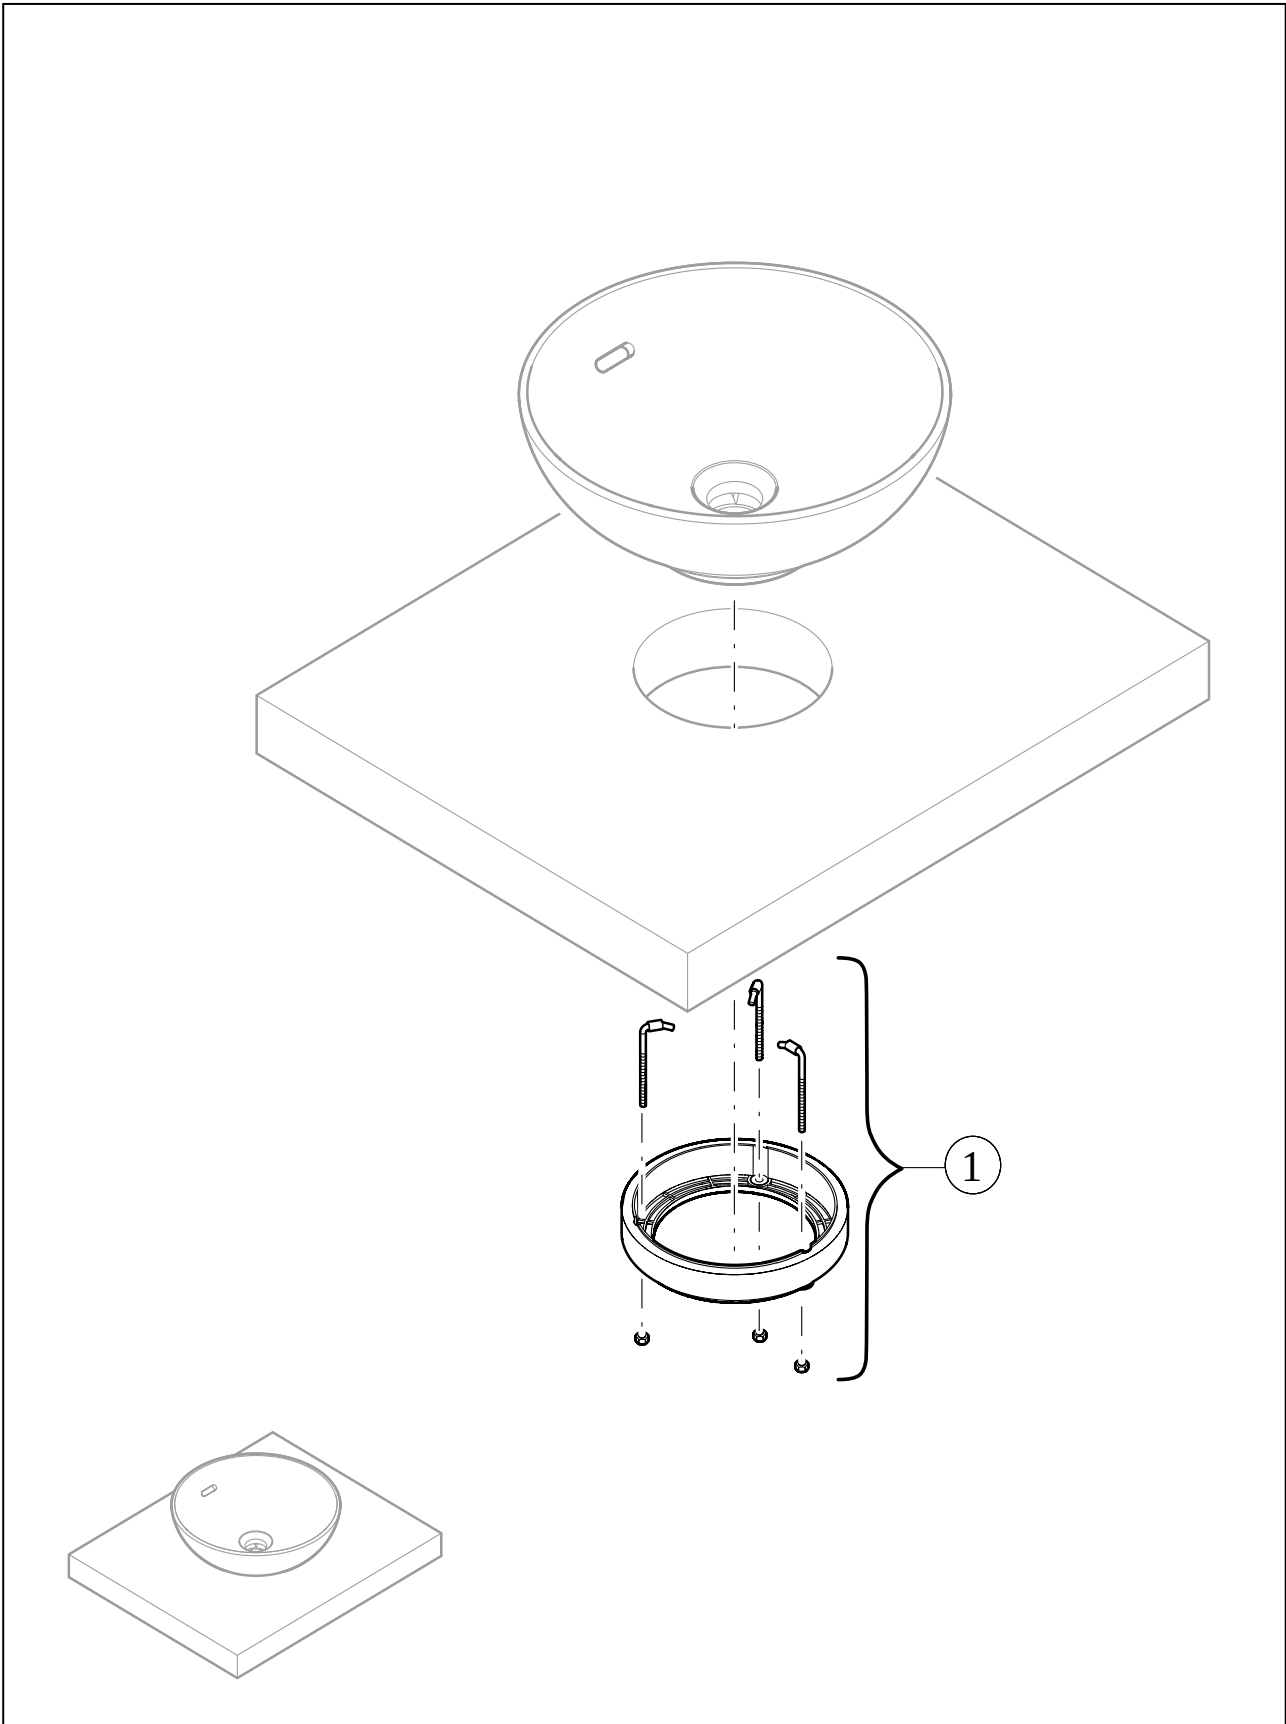

WASHBASINS LOOP & FRIENDS

PRODUCT INFORMATION

1. POSITION

Article number	4A4701R1
Article title	Villeroy & Boch Loop & Friends Surface-mounted washbasin, 560 x 380 x 120 mm, without overflow, White Alpin CeramicPlus
Product designation	Surface-mounted washbasin
Collection	Loop & Friends
Assembly / Assembly type	Surface-mounted
Scope of delivery	1 x surface-mounted washbasin , 1 x fastening set 1 x cut-out template
Length in mm	380
Width in mm	560
Height in mm	120
Interior depth	100
Weight in kg	10,00
express delivery	No
Suitable for	Wall-mounted tap fittings, Matching Villeroy&Boch furniture Tap fitting with raised base
Material	TitanCeram
Surface	glossy
Colour name	White Alpin CeramicPlus
With TitanGlaze	No
With overflow	No
EAN number	4062373850190

COLOUR

COLOUR DESIGNATION

White Alpin

TECHNICAL DRAWINGS

4A4701R1

EXPLOSION DRAWINGS

BILL OF MATERIALS

No.	Article No.	Description	Quantity
1	92221700	Fastening set	1