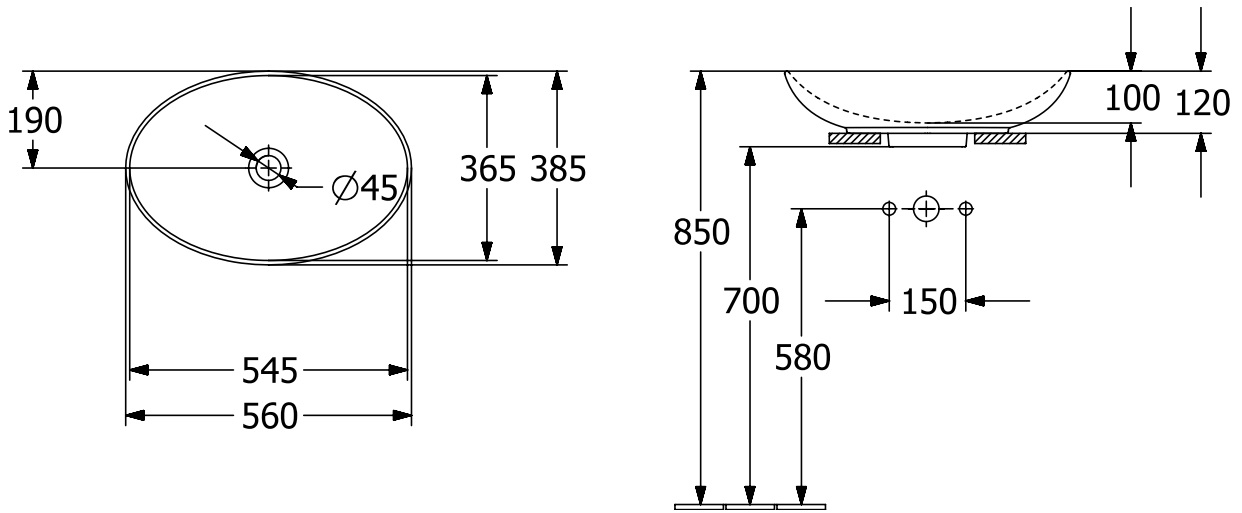

WASHBASINS LOOP & FRIENDS

PRODUCT INFORMATION

1. POSITION

Article number	4A4701R1
Article title	Villeroy & Boch Loop & Friends Surface-mounted washbasin, 560 x 380 x 120 mm, without overflow, White Alpin CeramicPlus
Product designation	Surface-mounted washbasin
Collection	Loop & Friends
Assembly / Assembly type	Surface-mounted
Scope of delivery	1 x surface-mounted washbasin , 1 x fastening set 1 x cut-out template
Length in mm	380
Width in mm	560
Height in mm	120
Interior depth	100
Weight in kg	10,00
express delivery	No
Suitable for	Wall-mounted tap fittings, Matching Villeroy&Boch furniture Tap fitting with raised base
Material	TitanCeram
Surface	glossy
Colour name	White Alpin CeramicPlus
With TitanGlaze	No
With overflow	No
EAN number	4062373850190

COLOUR

COLOUR DESIGNATION

White Alpin

TECHNICAL DRAWINGS

4A4701R1

EXPLOSION DRAWINGS

BILL OF MATERIALS

No.	Article No.	Description	Quantity
1	92221700	Fastening set	1