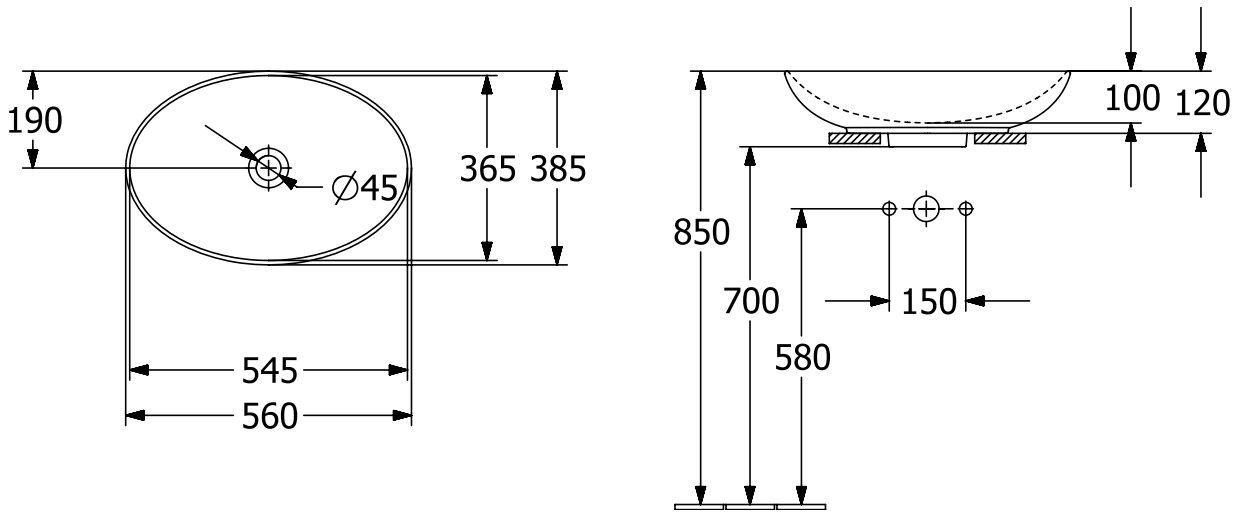

TECHNICAL DRAWINGS

4A4701AM