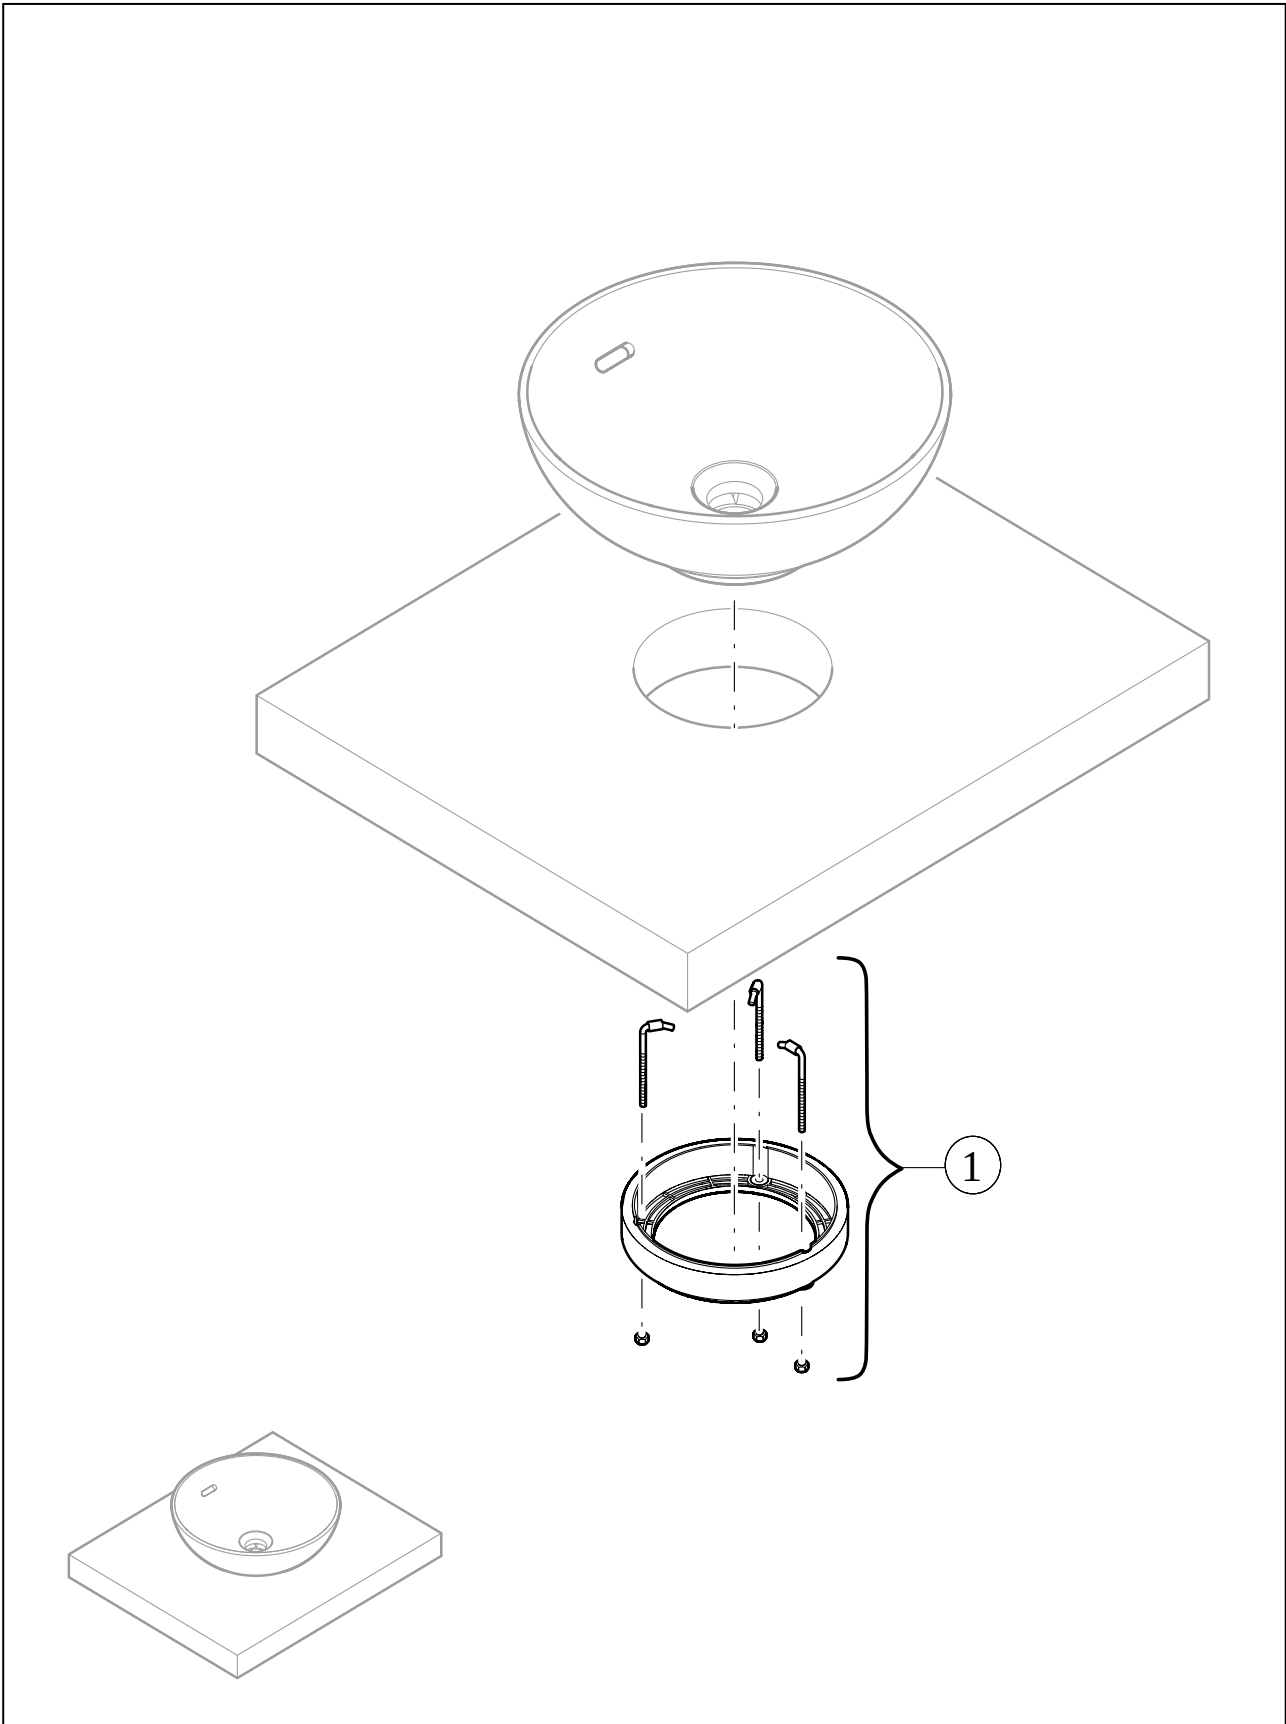

#### 1. POSITION

<b>Article number</b>	<b>4A4701AM</b>
Article title	Villeroy & Boch Loop & Friends Surface-mounted washbasin, 560 x 380 x 120 mm, without overflow, Almond CeramicPlus
Product designation	Surface-mounted washbasin
Collection	Loop & Friends
Assembly / Assembly type	Surface-mounted
Scope of delivery	1 x surface-mounted washbasin , 1 x fastening set 1 x cut-out template
Length in mm	380
Width in mm	560
Height in mm	120
Interior depth	100
Weight in kg	10,00
express delivery	No
Suitable for	Wall-mounted tap fittings, Matching Villeroy&Boch furniture Tap fitting with raised base
Material	TitanCeram
Surface	matt
Colour name	Almond CeramicPlus
With TitanGlaze	Yes
With overflow	No
EAN number	4062373850176

#### COLOUR DESIGNATION

Almond

TECHNICAL DRAWINGS

4A4701AM

EXPLOSION DRAWINGS