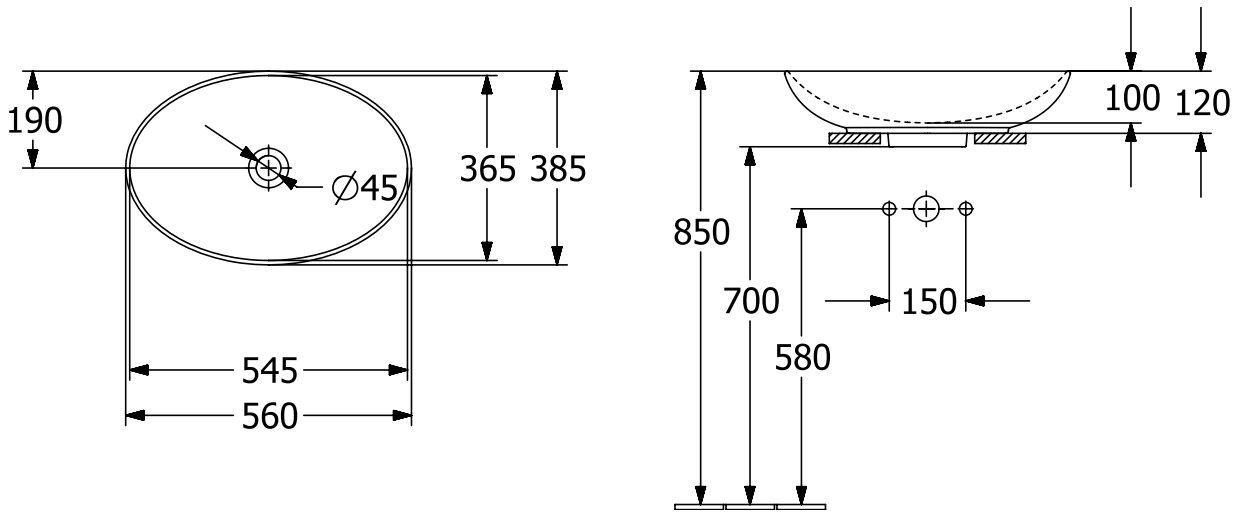

TECHNICAL DRAWINGS

4A470101