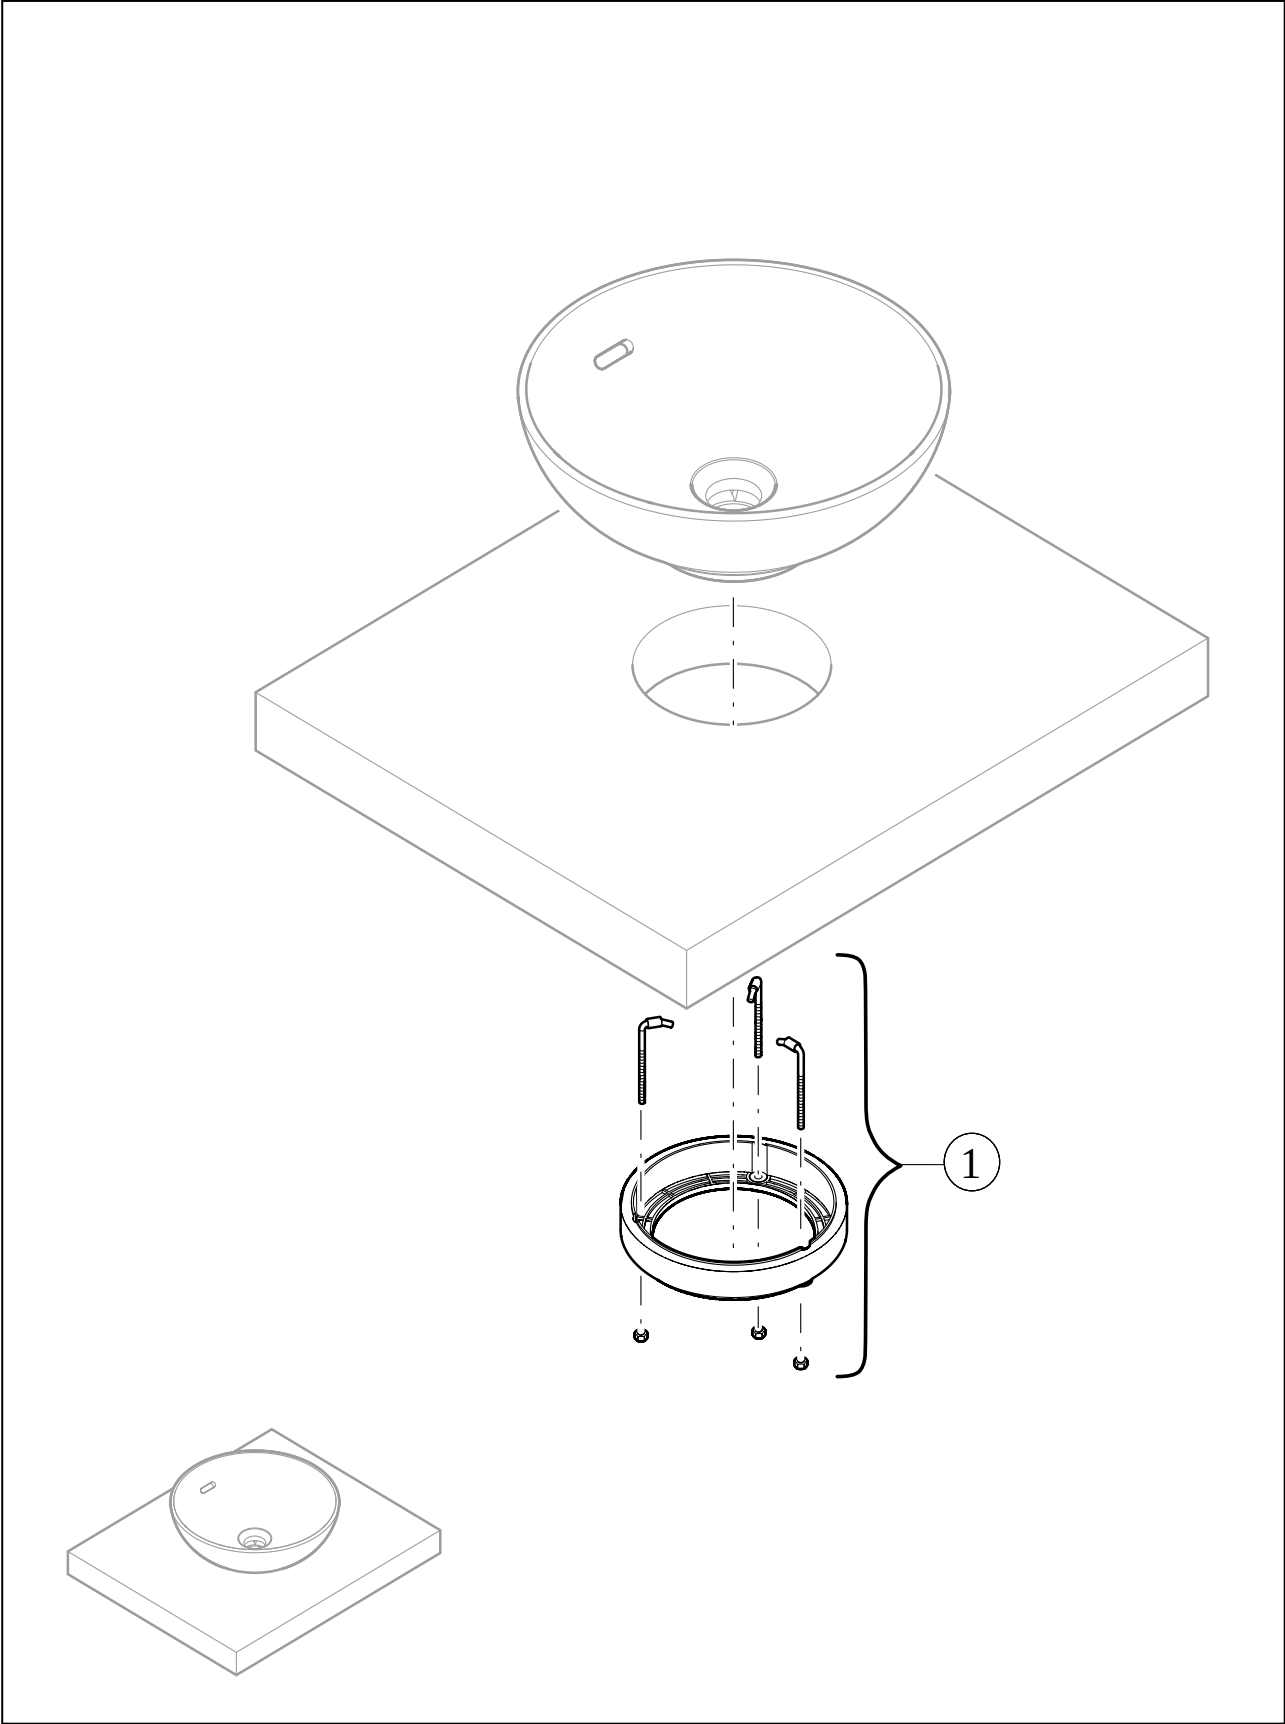

#### 1. POSITION

<b>Article number</b>	<b>4A470101</b>
Article title	Villeroy & Boch Loop & Friends Surface-mounted washbasin, 560 x 380 x 120 mm, without overflow, White Alpin
Product designation	Surface-mounted washbasin
Collection	Loop & Friends
Assembly / Assembly type	Surface-mounted
Scope of delivery	1 x surface-mounted washbasin , 1 x fastening set 1 x cut-out template
Length in mm	380
Width in mm	560
Height in mm	120
Interior depth	100
Weight in kg	10,00
express delivery	No
Suitable for	Wall-mounted tap fittings, Matching Villeroy&Boch furniture Tap fitting with raised base
Material	TitanCeram
Surface	glossy
Colour name	White Alpin
With TitanGlaze	No
With overflow	No
EAN number	4062373850169

#### COLOUR DESIGNATION

White Alpin

TECHNICAL DRAWINGS

4A470101

EXPLOSION DRAWINGS