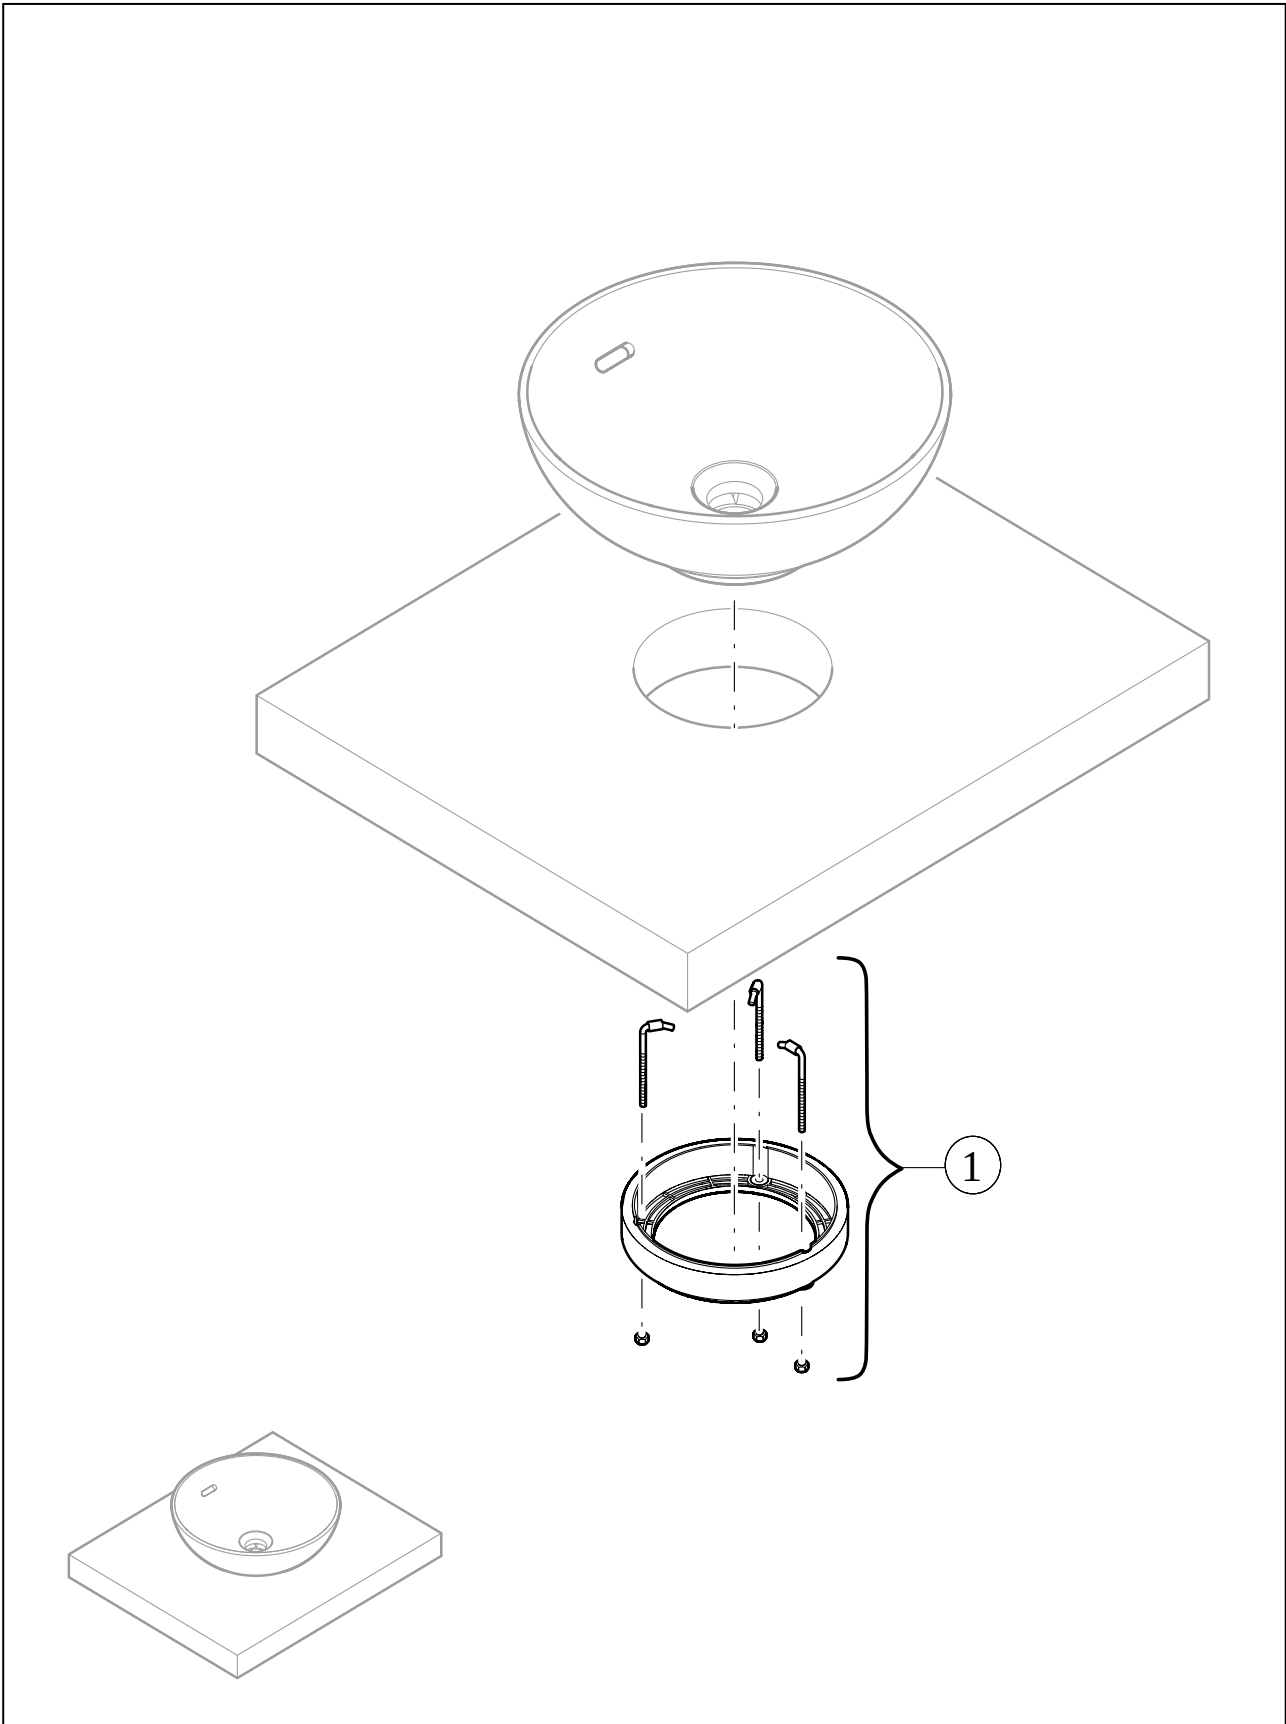

#### 1. POSITION

<b>Article number</b>	<b>4A4700i4</b>
Article title	Villeroy & Boch Loop & Friends Surface-mounted washbasin, 560 x 380 x 120 mm, with overflow, Graphite CeramicPlus
Product designation	Surface-mounted washbasin
Collection	Loop & Friends
Assembly / Assembly type	Surface-mounted
Scope of delivery	1 x surface-mounted washbasin , 1 x extended ball rod to operate pop-up outlet valve 1 x fastening set 1 x cut- out template
Length in mm	380
Width in mm	560
Height in mm	120
Interior depth	100
Weight in kg	9,20
express delivery	No
Suitable for	Wall-mounted tap fittings, Matching Villeroy&Boch furniture Tap fitting with raised base
Material	TitanCeram
Surface	matt
Colour name	Graphite CeramicPlus
With TitanGlaze	Yes
With overflow	Yes
EAN number	4062373849163

#### COLOUR DESIGNATION

Graphite

TECHNICAL DRAWINGS

4A4700i4

EXPLOSION DRAWINGS