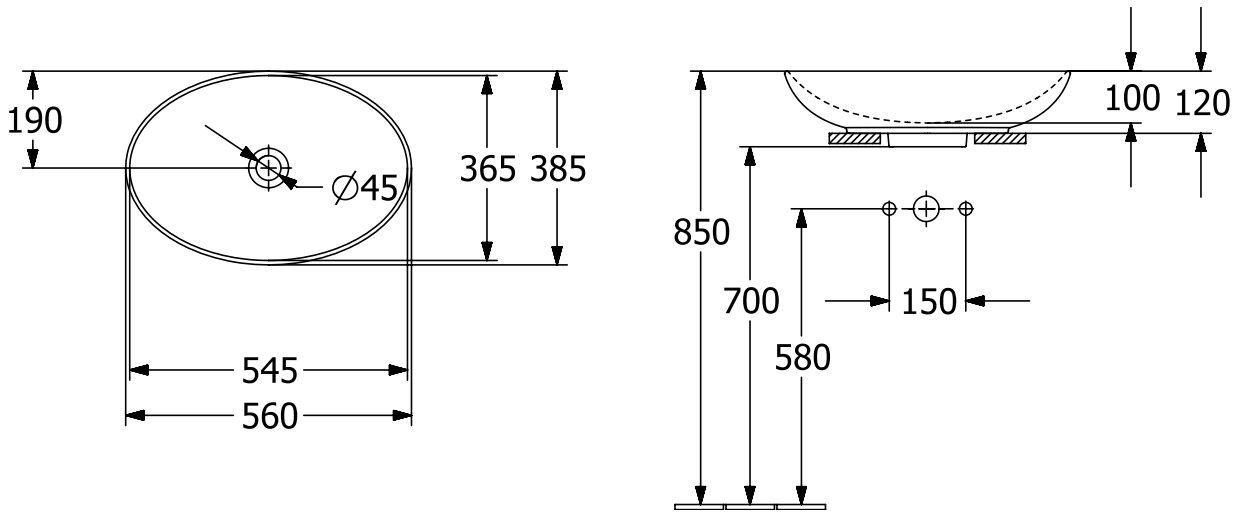

TECHNICAL DRAWINGS

4A4700i4