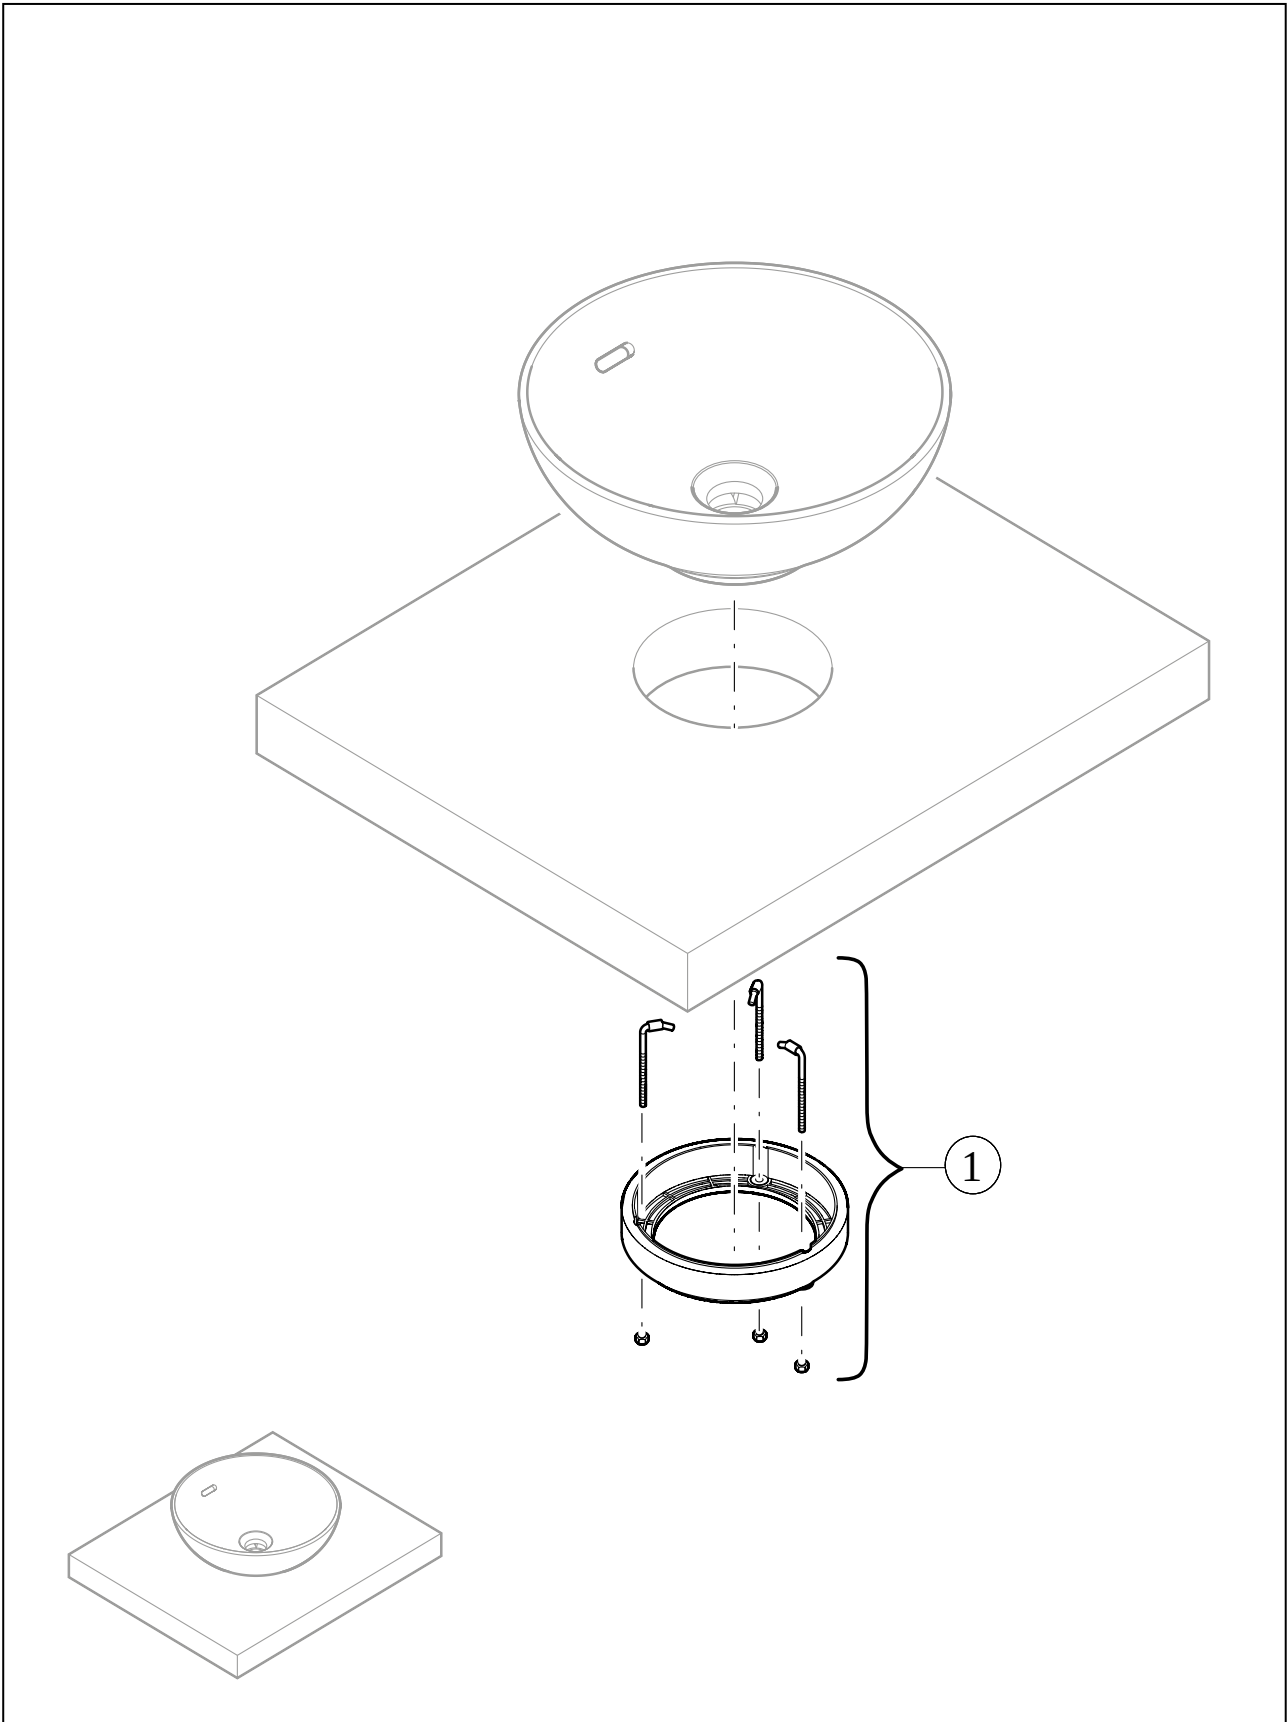

WASHBASINS LOOP & FRIENDS

PRODUCT INFORMATION

1. POSITION

Article number	4A4700R1
Article title	Villeroy & Boch Loop & Friends Surface-mounted washbasin, 560 x 380 x 120 mm, with overflow, White Alpin CeramicPlus
Product designation	Surface-mounted washbasin
Collection	Loop & Friends
Assembly / Assembly type	Surface-mounted
Scope of delivery	1 x surface-mounted washbasin , 1 x extended ball rod to operate pop-up outlet valve 1 x fastening set 1 x cut- out template
Length in mm	380
Width in mm	560
Height in mm	120
Interior depth	100
Weight in kg	9,20
express delivery	No
Suitable for	Wall-mounted tap fittings, Matching Villeroy&Boch furniture Tap fitting with raised base
Material	TitanCeram
Surface	glossy
Colour name	White Alpin CeramicPlus
With TitanGlaze	No
With overflow	Yes
EAN number	4062373849170

COLOUR

COLOUR DESIGNATION

White Alpin

TECHNICAL DRAWINGS

4A4700R1

EXPLOSION DRAWINGS

BILL OF MATERIALS

No.	Article No.	Description	Quantity
1	92221700	Fastening set	1