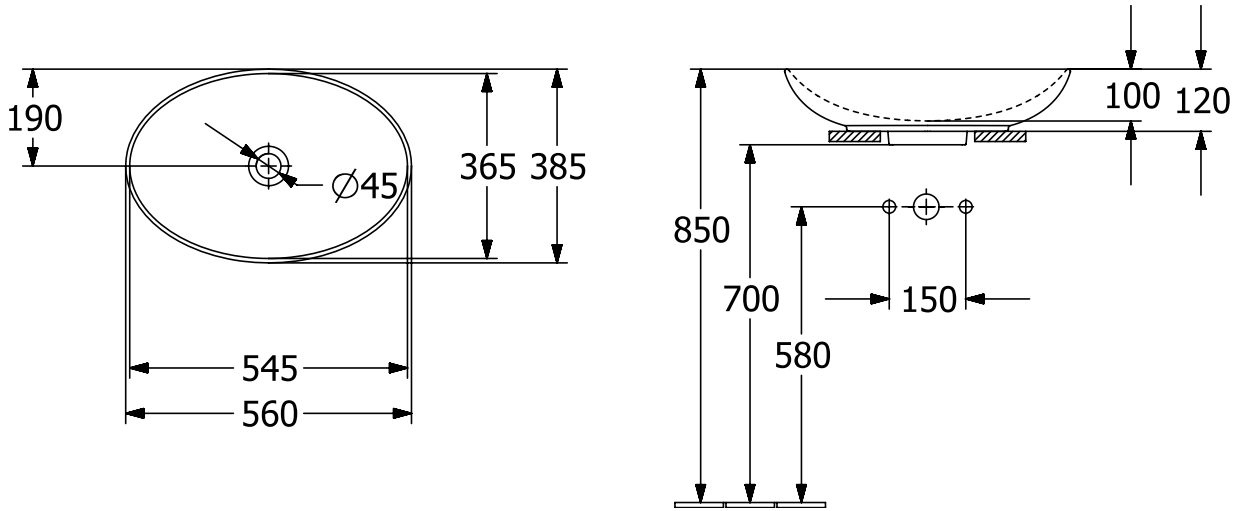

WASHBASINS LOOP & FRIENDS

PRODUCT INFORMATION

1. POSITION

Article number	4A4700R1
Article title	Villeroy & Boch Loop & Friends Surface-mounted washbasin, 560 x 380 x 120 mm, with overflow, White Alpin CeramicPlus
Product designation	Surface-mounted washbasin
Collection	Loop & Friends
Assembly / Assembly type	Surface-mounted
Scope of delivery	1 x surface-mounted washbasin , 1 x extended ball rod to operate pop-up outlet valve 1 x fastening set 1 x cut- out template
Length in mm	380
Width in mm	560
Height in mm	120
Interior depth	100
Weight in kg	9,20
express delivery	No
Suitable for	Wall-mounted tap fittings, Matching Villeroy&Boch furniture Tap fitting with raised base
Material	TitanCeram
Surface	glossy
Colour name	White Alpin CeramicPlus
With TitanGlaze	No
With overflow	Yes
EAN number	4062373849170

COLOUR

COLOUR DESIGNATION

White Alpin

TECHNICAL DRAWINGS

4A4700R1

EXPLOSION DRAWINGS

BILL OF MATERIALS

No.	Article No.	Description	Quantity
1	92221700	Fastening set	1