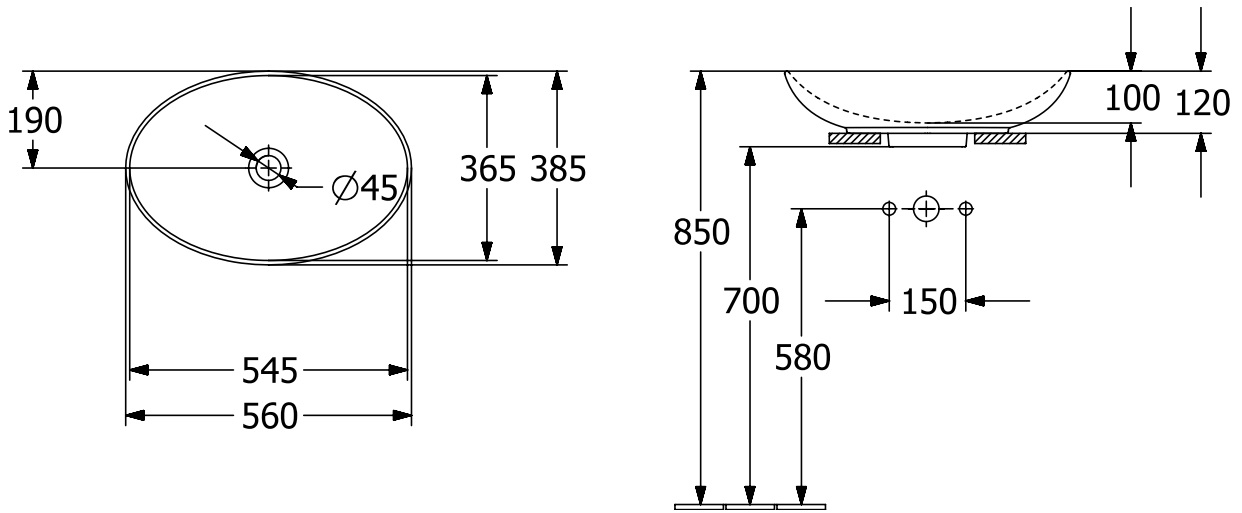

TECHNICAL DRAWINGS

4A470001