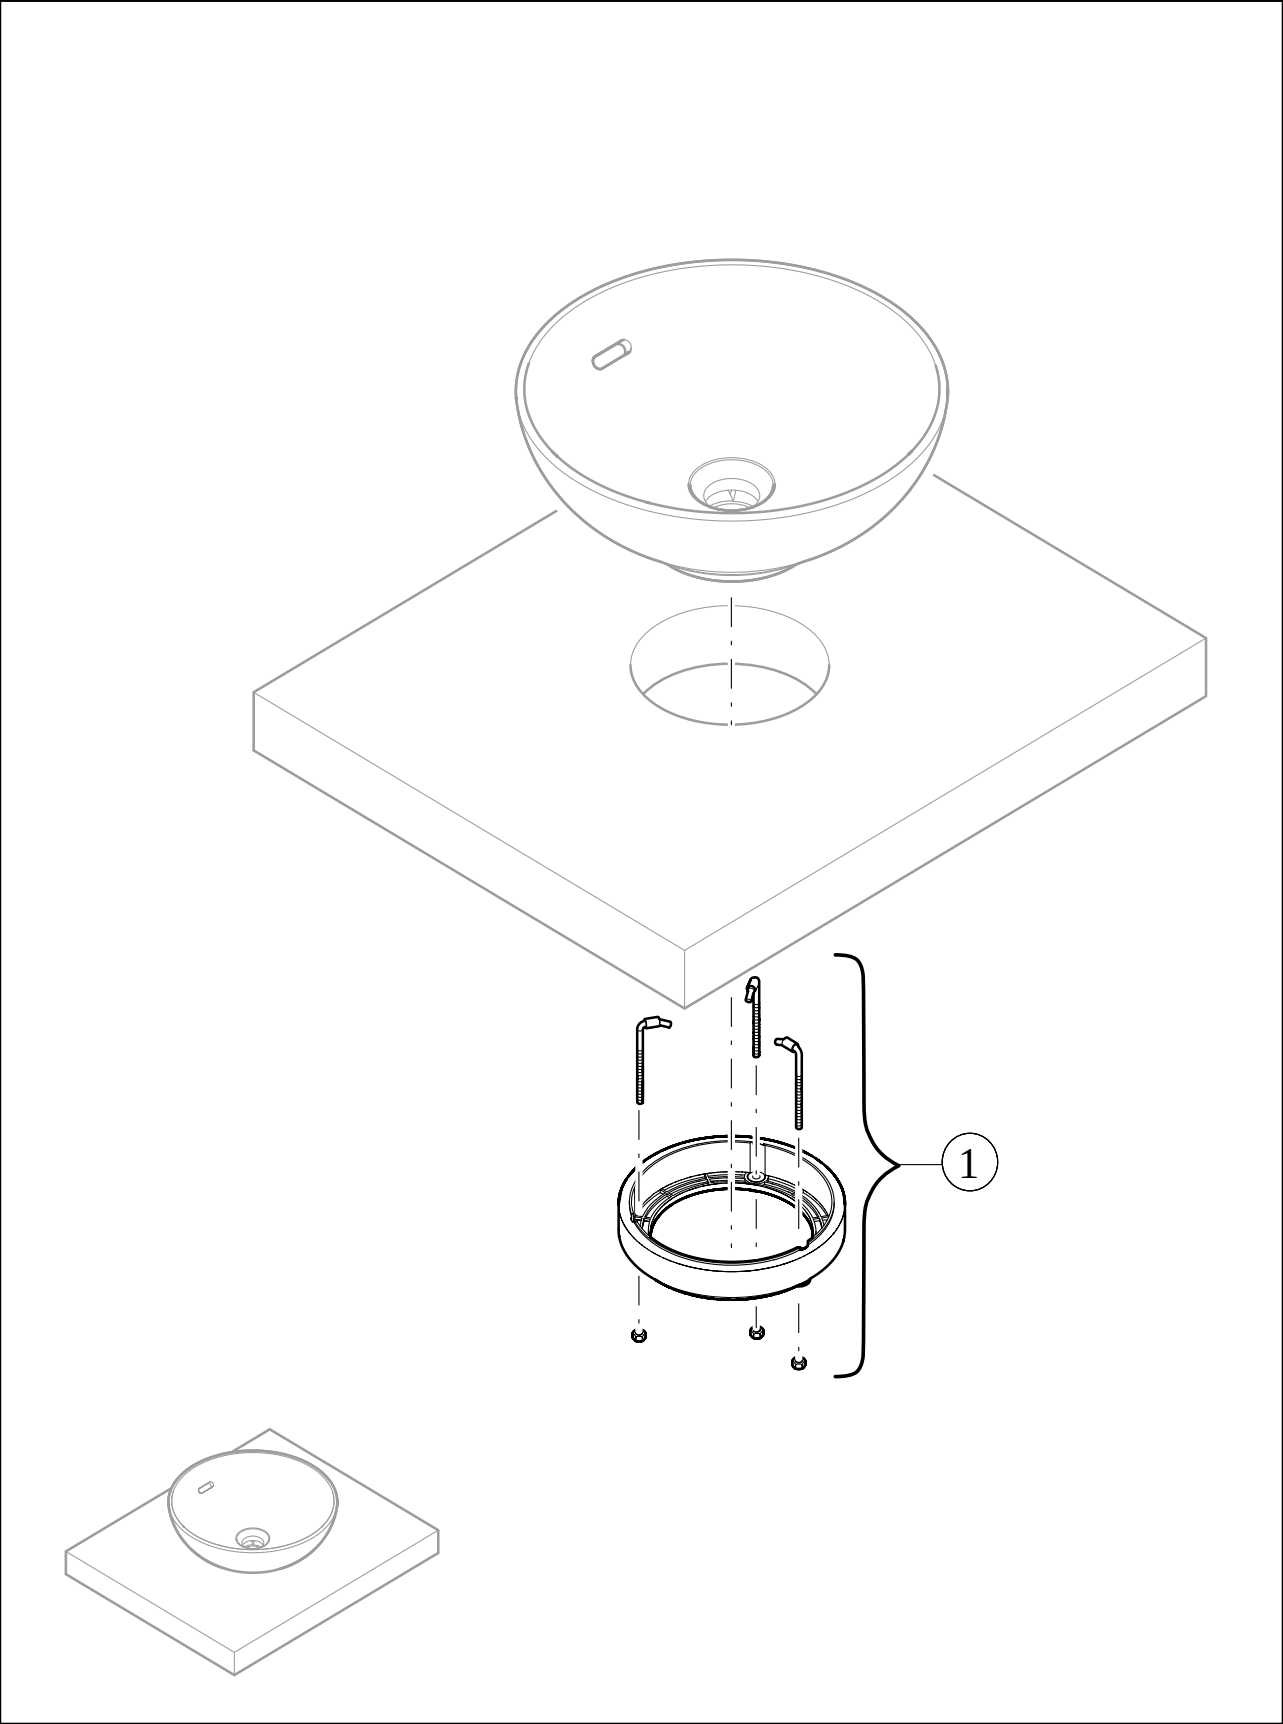

#### 1. POSITION

<b>Article number</b>	<b>4A470001</b>
Article title	Villeroy & Boch Loop & Friends Surface-mounted washbasin, 560 x 380 x 120 mm, with overflow, White Alpin
Product designation	Surface-mounted washbasin
Collection	Loop & Friends
Assembly / Assembly type	Surface-mounted
Scope of delivery	1 x surface-mounted washbasin , 1 x extended ball rod to operate pop-up outlet valve 1 x fastening set 1 x cut- out template
Length in mm	380
Width in mm	560
Height in mm	120
Interior depth	100
Weight in kg	9,20
express delivery	No
Suitable for	Wall-mounted tap fittings, Matching Villeroy&Boch furniture Tap fitting with raised base
Material	TitanCeram
Surface	glossy
Colour name	White Alpin
With TitanGlaze	No
With overflow	Yes
EAN number	4062373849149

#### COLOUR DESIGNATION

White Alpin

TECHNICAL DRAWINGS

4A470001

EXPLOSION DRAWINGS