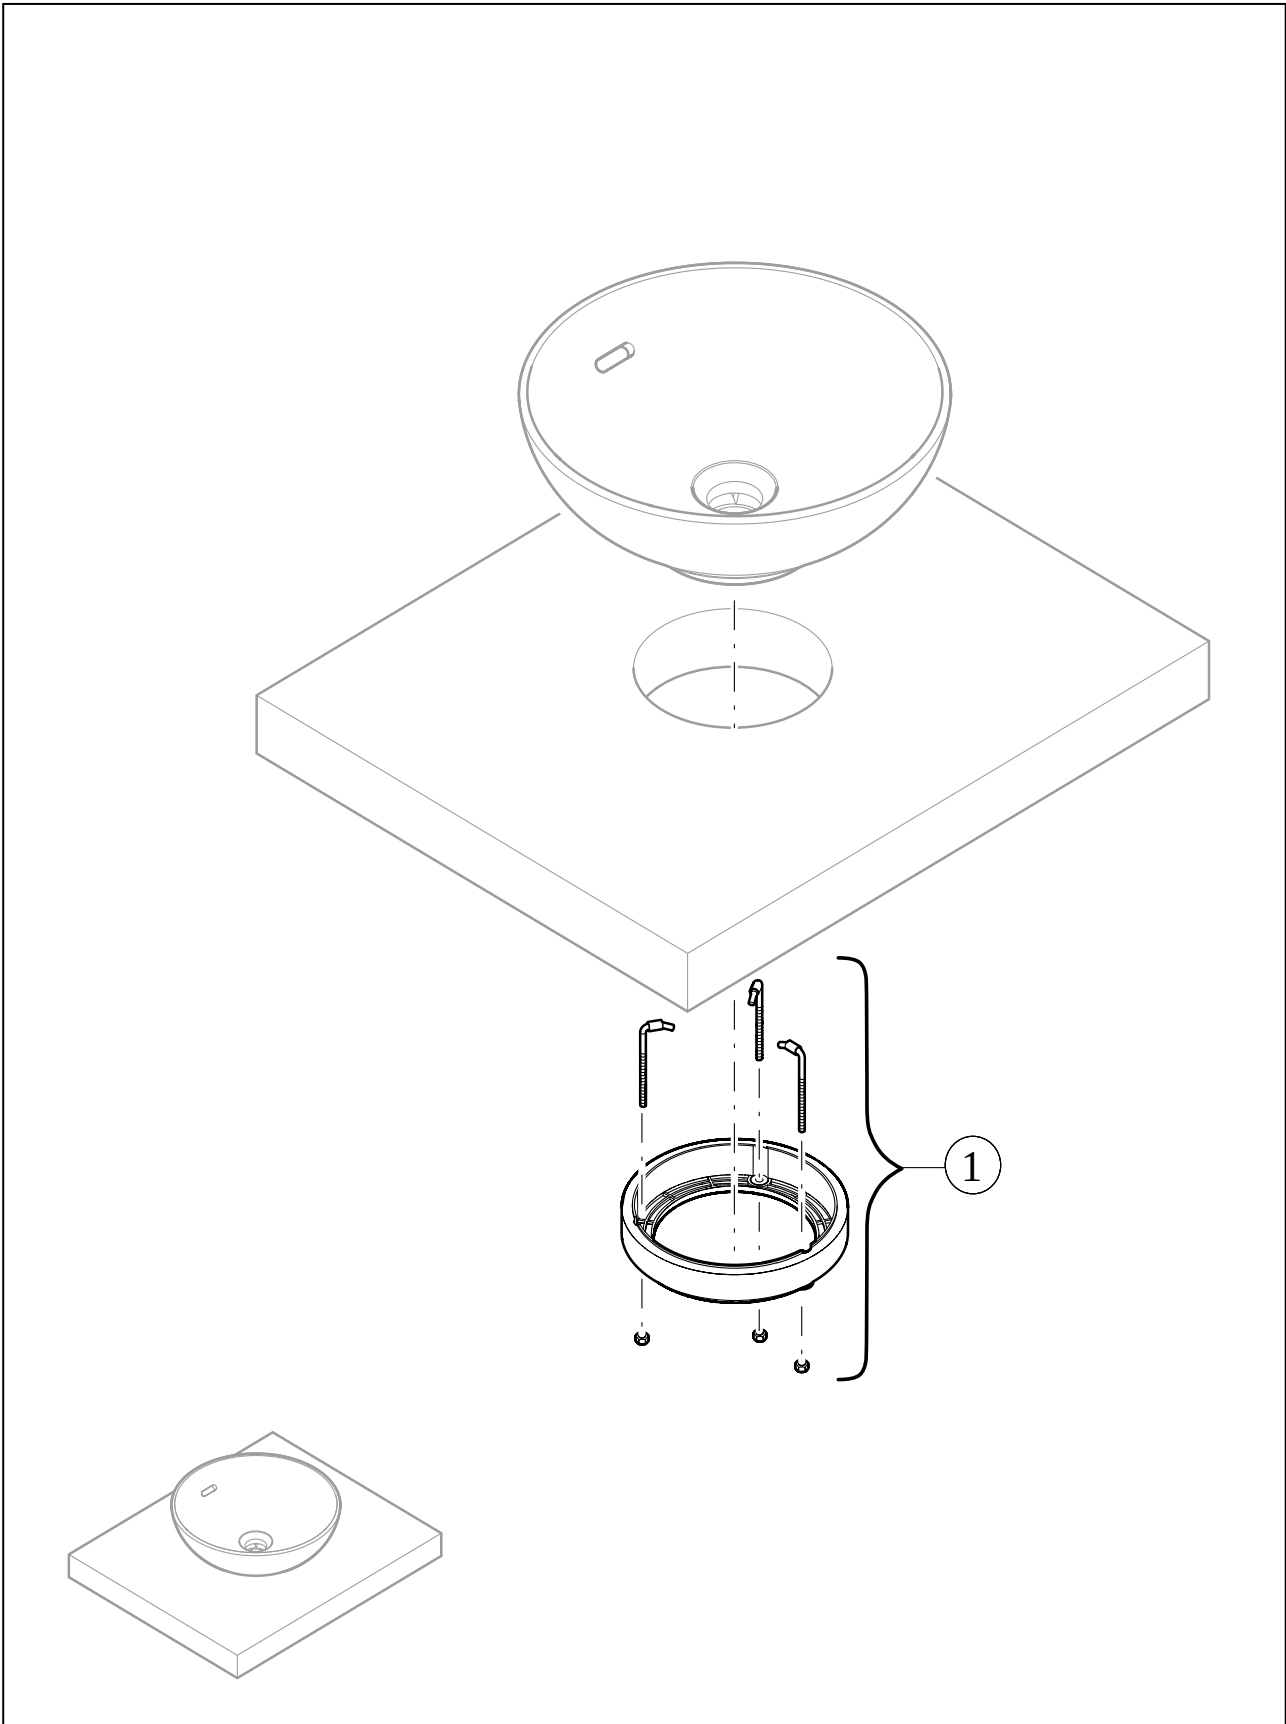

#### 1. POSITION

<b>Article number</b>	<b>4A4601i4</b>
Article title	Villeroy & Boch Loop & Friends Surface-mounted washbasin, 420 x 420 x 120 mm, without overflow, Graphite CeramicPlus
Product designation	Surface-mounted washbasin
Collection	Loop & Friends
Assembly / Assembly type	Surface-mounted
Scope of delivery	1 x surface-mounted washbasin , 1 x fastening set 1 x cut-out template
Length in mm	420
Width in mm	420
Height in mm	120
Interior depth	100
Diameter in mm	420
Weight in kg	7,60
express delivery	No
Suitable for	Wall-mounted tap fittings, Matching Villeroy&Boch furniture Tap fitting with raised base
Material	TitanCeram
Surface	matt
Colour name	Graphite CeramicPlus
With TitanGlaze	Yes
With overflow	No
EAN number	4062373850244

#### COLOUR DESIGNATION

Graphite

TECHNICAL DRAWINGS

4A4601i4

EXPLOSION DRAWINGS