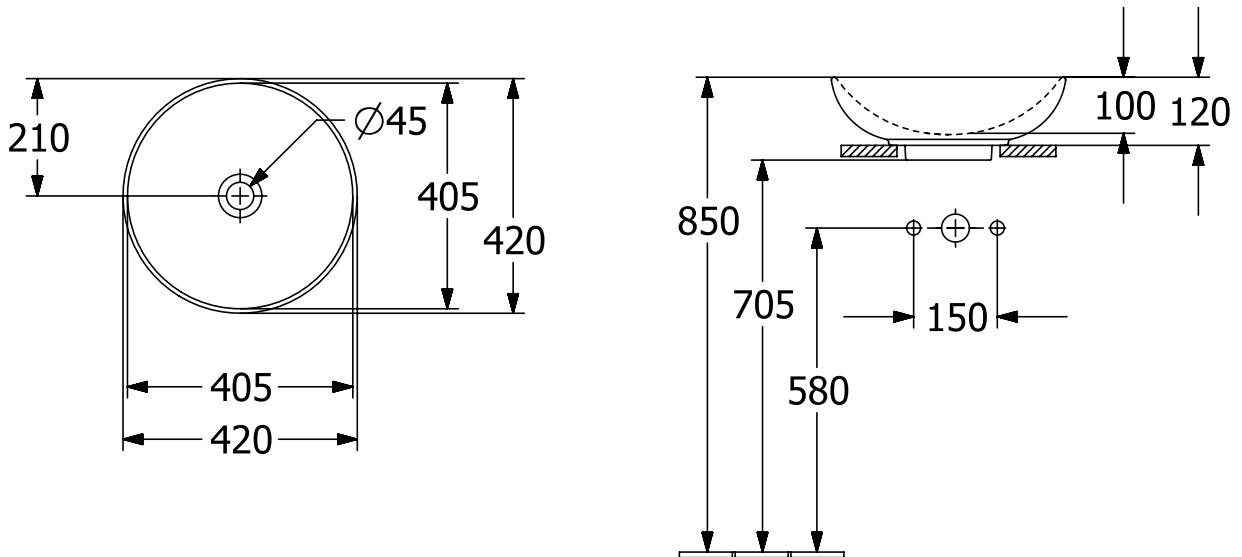

TECHNICAL DRAWINGS

4A4601i4