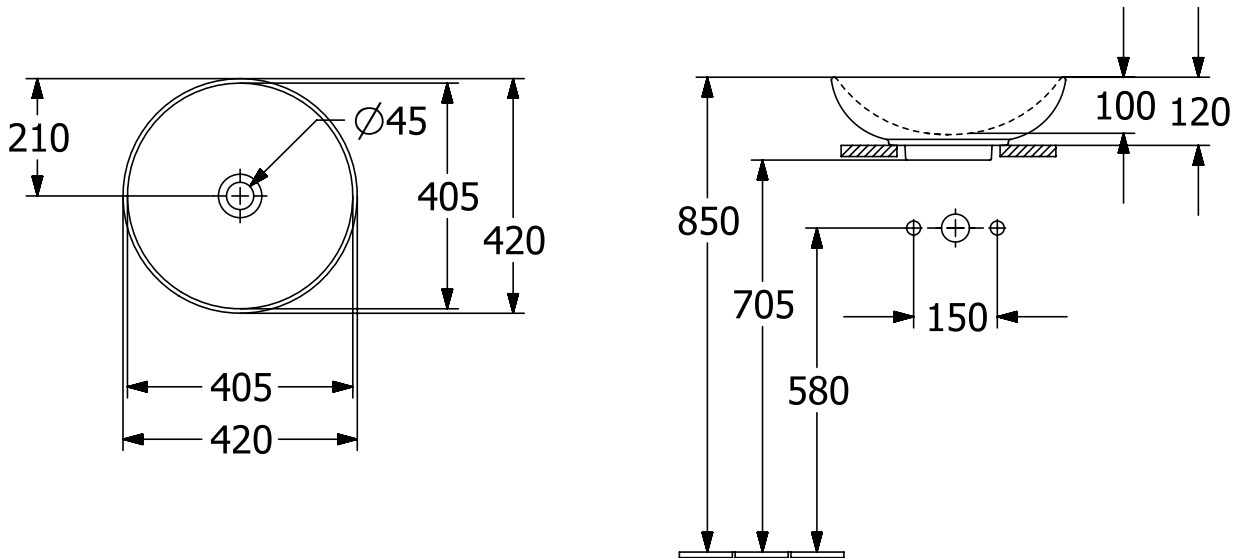

#### 1. POSITION

<b>Article number</b>	<b>4A4601R1</b>
Article title	Villeroy & Boch Loop & Friends Surface-mounted washbasin, 420 x 420 x 120 mm, without overflow, White Alpin CeramicPlus
Product designation	Surface-mounted washbasin
Collection	Loop & Friends
Assembly / Assembly type	Surface-mounted
Scope of delivery	1 x surface-mounted washbasin , 1 x fastening set 1 x cut-out template
Length in mm	420
Width in mm	420
Height in mm	120
Interior depth	100
Diameter in mm	420
Weight in kg	7,60
express delivery	No
Suitable for	Wall-mounted tap fittings, Matching Villeroy&Boch furniture Tap fitting with raised base
Material	TitanCeram
Surface	glossy
Colour name	White Alpin CeramicPlus
With TitanGlaze	No
With overflow	No
EAN number	4062373850251

#### COLOUR DESIGNATION

White Alpin

TECHNICAL DRAWINGS

4A4601R1

EXPLOSION DRAWINGS

**BILL OF MATERIALS**

No.	Article No.	Description	Quantity
1	92221700	Fastening set	1