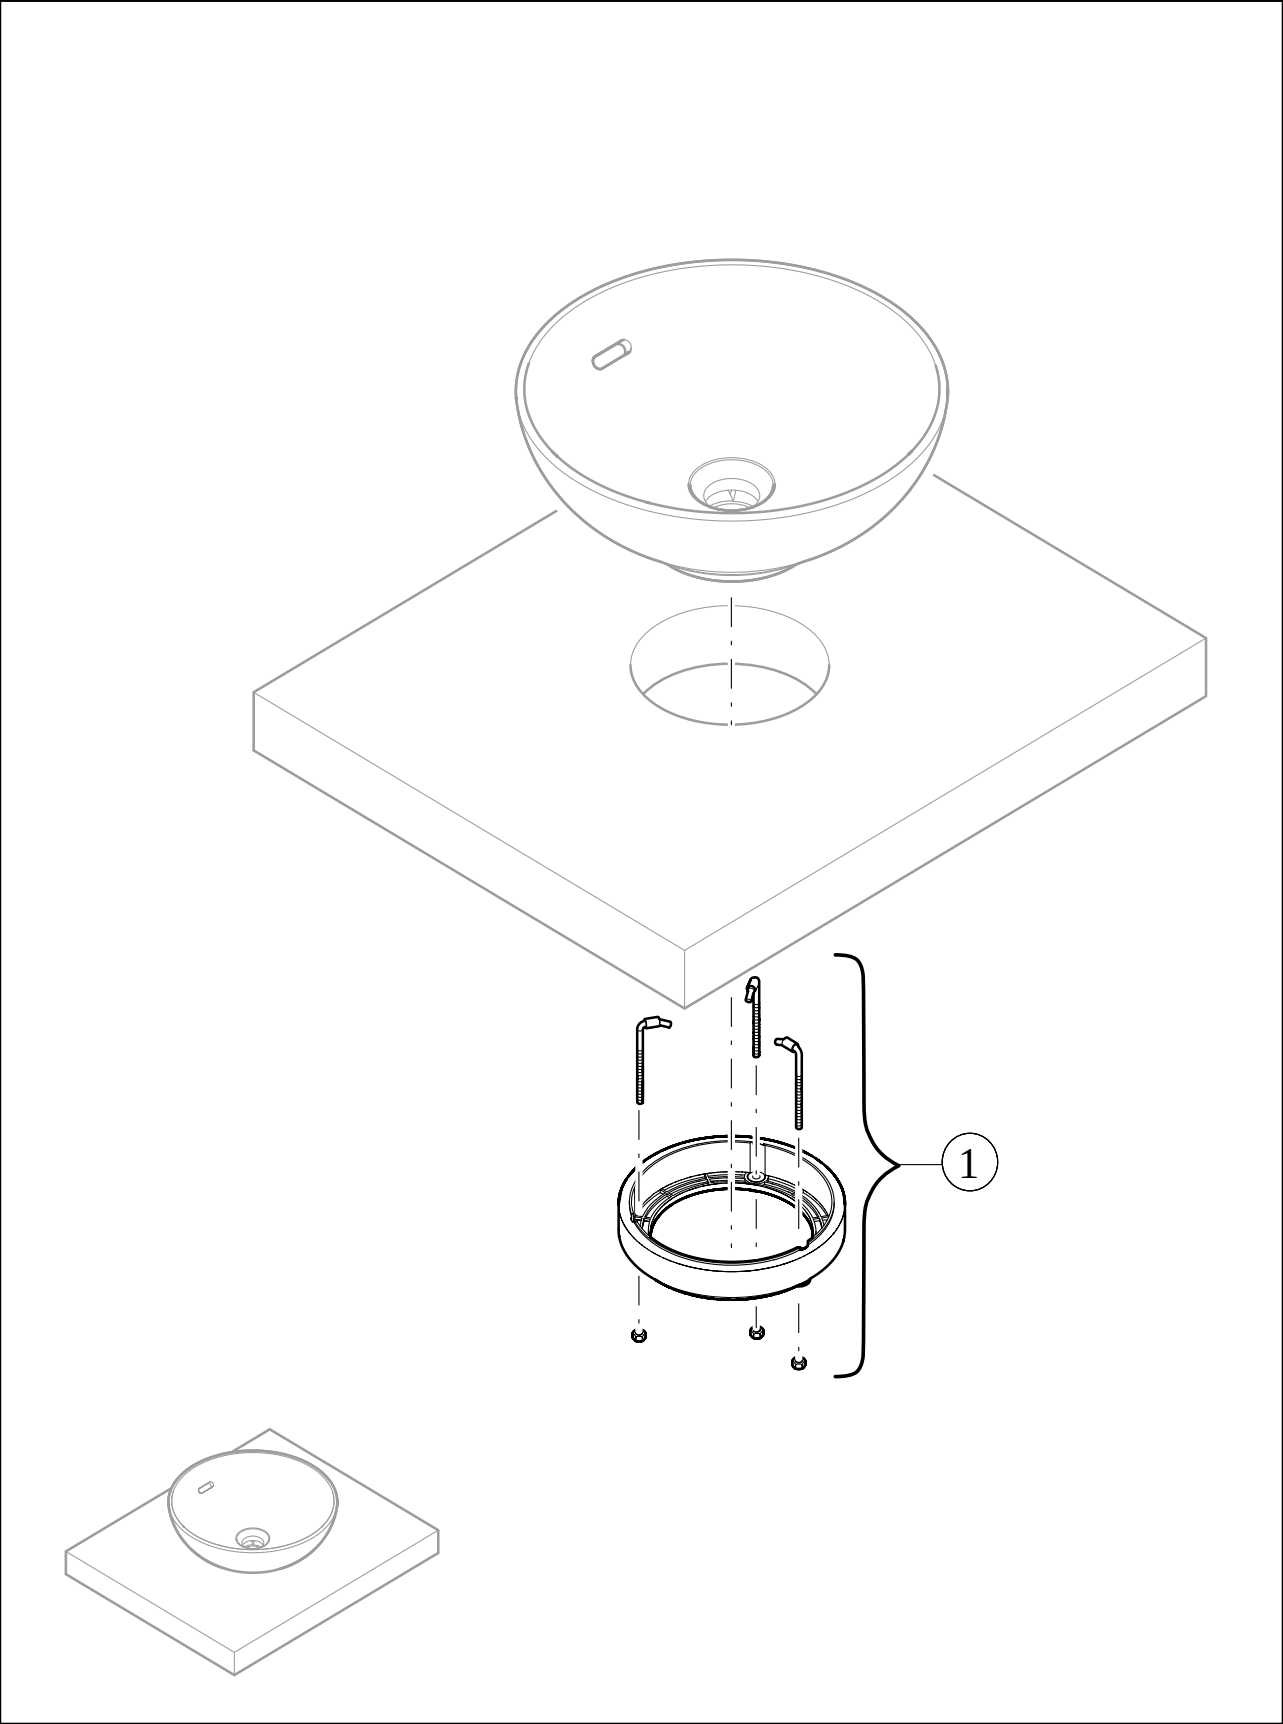

#### 1. POSITION

<b>Article number</b>	<b>4A4601R1</b>
Article title	Villeroy & Boch Loop & Friends Surface-mounted washbasin, 420 x 420 x 120 mm, without overflow, White Alpin CeramicPlus
Product designation	Surface-mounted washbasin
Collection	Loop & Friends
Assembly / Assembly type	Surface-mounted
Scope of delivery	1 x surface-mounted washbasin , 1 x fastening set 1 x cut-out template
Length in mm	420
Width in mm	420
Height in mm	120
Interior depth	100
Diameter in mm	420
Weight in kg	7,60
express delivery	No
Suitable for	Wall-mounted tap fittings, Matching Villeroy&Boch furniture Tap fitting with raised base
Material	TitanCeram
Surface	glossy
Colour name	White Alpin CeramicPlus
With TitanGlaze	No
With overflow	No
EAN number	4062373850251

#### COLOUR DESIGNATION

White Alpin

TECHNICAL DRAWINGS

4A4601R1

EXPLOSION DRAWINGS

**BILL OF MATERIALS**

No.	Article No.	Description	Quantity
1	92221700	Fastening set	1