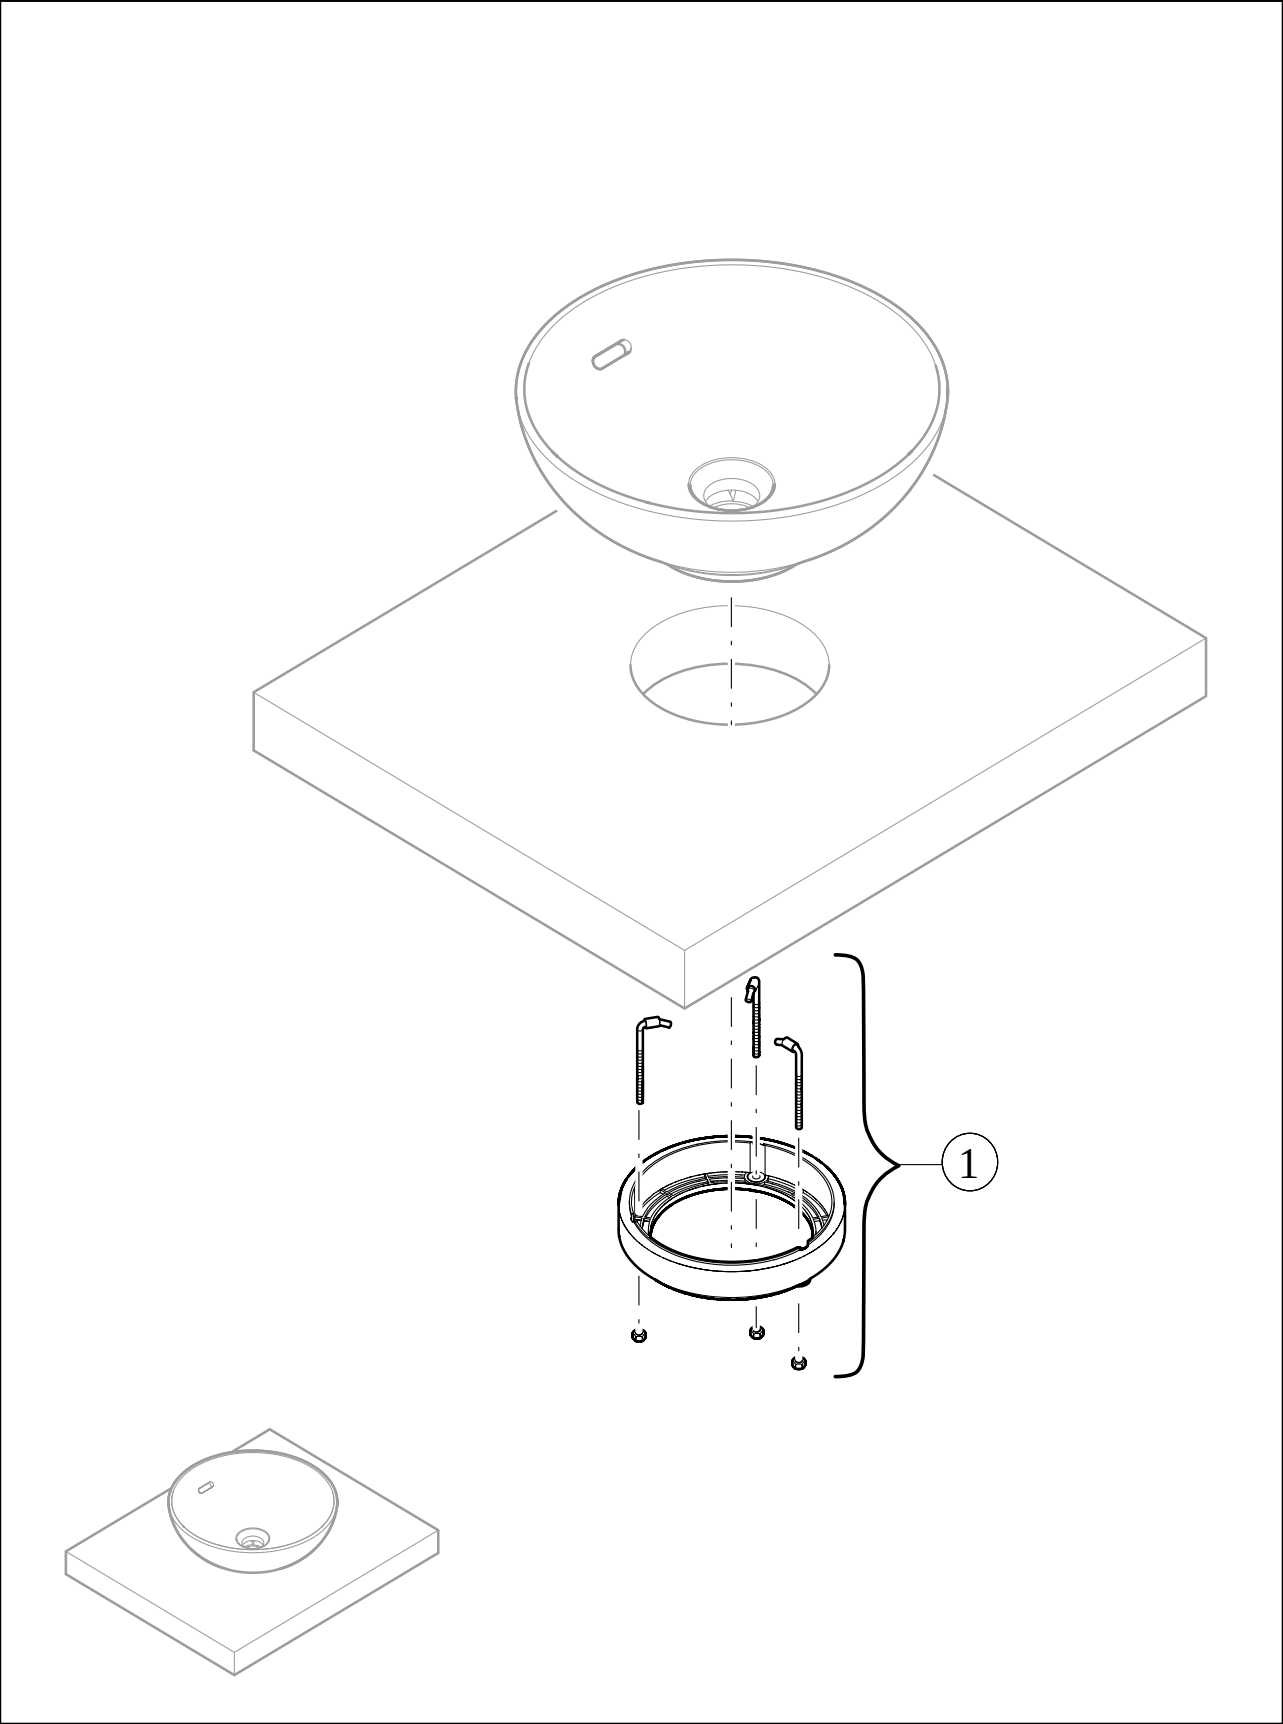

WASHBASINS LOOP & FRIENDS

PRODUCT INFORMATION

1. POSITION

Article number	4A4601AM
Article title	Villeroy & Boch Loop & Friends Surface-mounted washbasin, 420 x 420 x 120 mm, without overflow, Almond CeramicPlus
Product designation	Surface-mounted washbasin
Collection	Loop & Friends
Assembly / Assembly type	Surface-mounted
Scope of delivery	1 x surface-mounted washbasin , 1 x fastening set 1 x cut-out template
Length in mm	420
Width in mm	420
Height in mm	120
Interior depth	100
Diameter in mm	420
Weight in kg	7,60
express delivery	No
Suitable for	Wall-mounted tap fittings, Matching Villeroy&Boch furniture Tap fitting with raised base
Material	TitanCeram
Surface	matt
Colour name	Almond CeramicPlus
With TitanGlaze	Yes
With overflow	No
EAN number	4062373850237

COLOUR

COLOUR DESIGNATION

Almond

TECHNICAL DRAWINGS

4A4601AM

EXPLOSION DRAWINGS

BILL OF MATERIALS

No.	Article No.	Description	Quantity
1	92221700	Fastening set	1