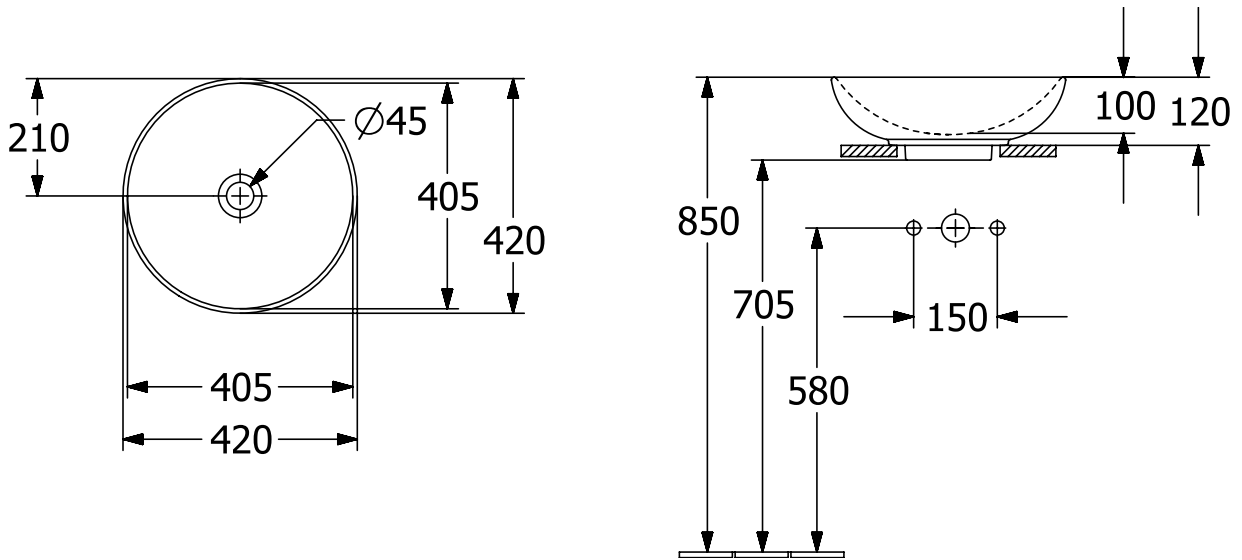

WASHBASINS LOOP & FRIENDS

PRODUCT INFORMATION

1. POSITION

Article number	4A4601AM
Article title	Villeroy & Boch Loop & Friends Surface-mounted washbasin, 420 x 420 x 120 mm, without overflow, Almond CeramicPlus
Product designation	Surface-mounted washbasin
Collection	Loop & Friends
Assembly / Assembly type	Surface-mounted
Scope of delivery	1 x surface-mounted washbasin , 1 x fastening set 1 x cut-out template
Length in mm	420
Width in mm	420
Height in mm	120
Interior depth	100
Diameter in mm	420
Weight in kg	7,60
express delivery	No
Suitable for	Wall-mounted tap fittings, Matching Villeroy&Boch furniture Tap fitting with raised base
Material	TitanCeram
Surface	matt
Colour name	Almond CeramicPlus
With TitanGlaze	Yes
With overflow	No
EAN number	4062373850237

COLOUR

COLOUR DESIGNATION

Almond

TECHNICAL DRAWINGS

4A4601AM

EXPLOSION DRAWINGS

BILL OF MATERIALS

No.	Article No.	Description	Quantity
1	92221700	Fastening set	1