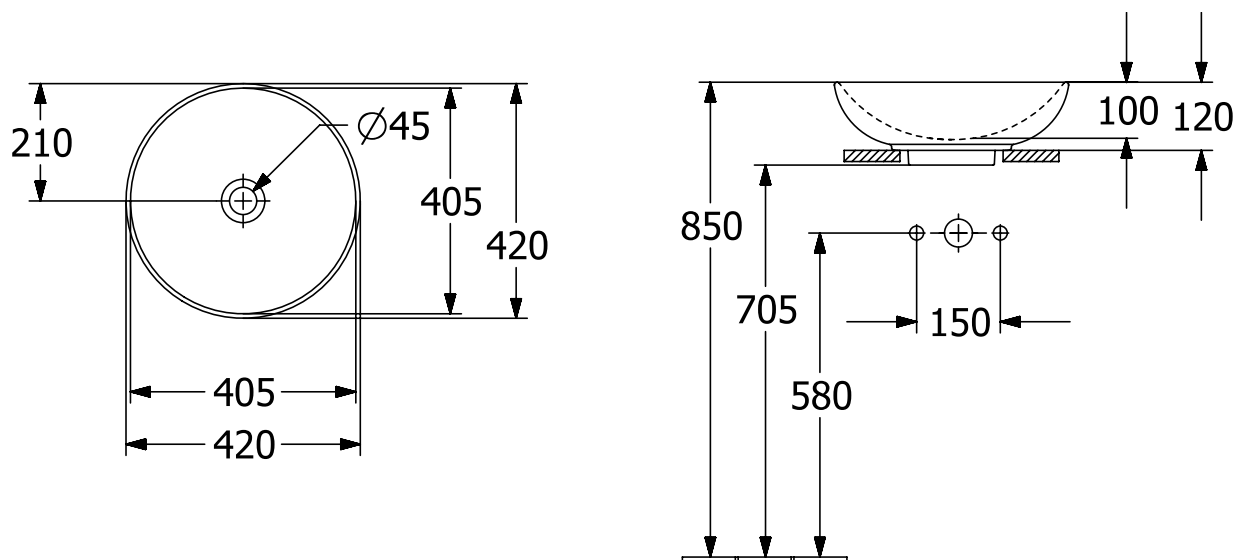

WASHBASINS LOOP & FRIENDS

PRODUCT INFORMATION

1. POSITION

Article number	4A460101
Article title	Villeroy & Boch Loop & Friends Surface-mounted washbasin, 420 x 420 x 120 mm, without overflow, White Alpin
Product designation	Surface-mounted washbasin
Collection	Loop & Friends
Assembly / Assembly type	Surface-mounted
Scope of delivery	1 x surface-mounted washbasin , 1 x fastening set 1 x cut-out template
Length in mm	420
Width in mm	420
Height in mm	120
Interior depth	100
Diameter in mm	420
Weight in kg	7,60
express delivery	No
Suitable for	Wall-mounted tap fittings, Matching Villeroy&Boch furniture Tap fitting with raised base
Material	TitanCeram
Surface	glossy
Colour name	White Alpin
With TitanGlaze	No
With overflow	No
EAN number	4062373850220

COLOUR

COLOUR DESIGNATION

White Alpin

TECHNICAL DRAWINGS

4A460101

EXPLOSION DRAWINGS

BILL OF MATERIALS

No.	Article No.	Description	Quantity
1	92221700	Fastening set	1