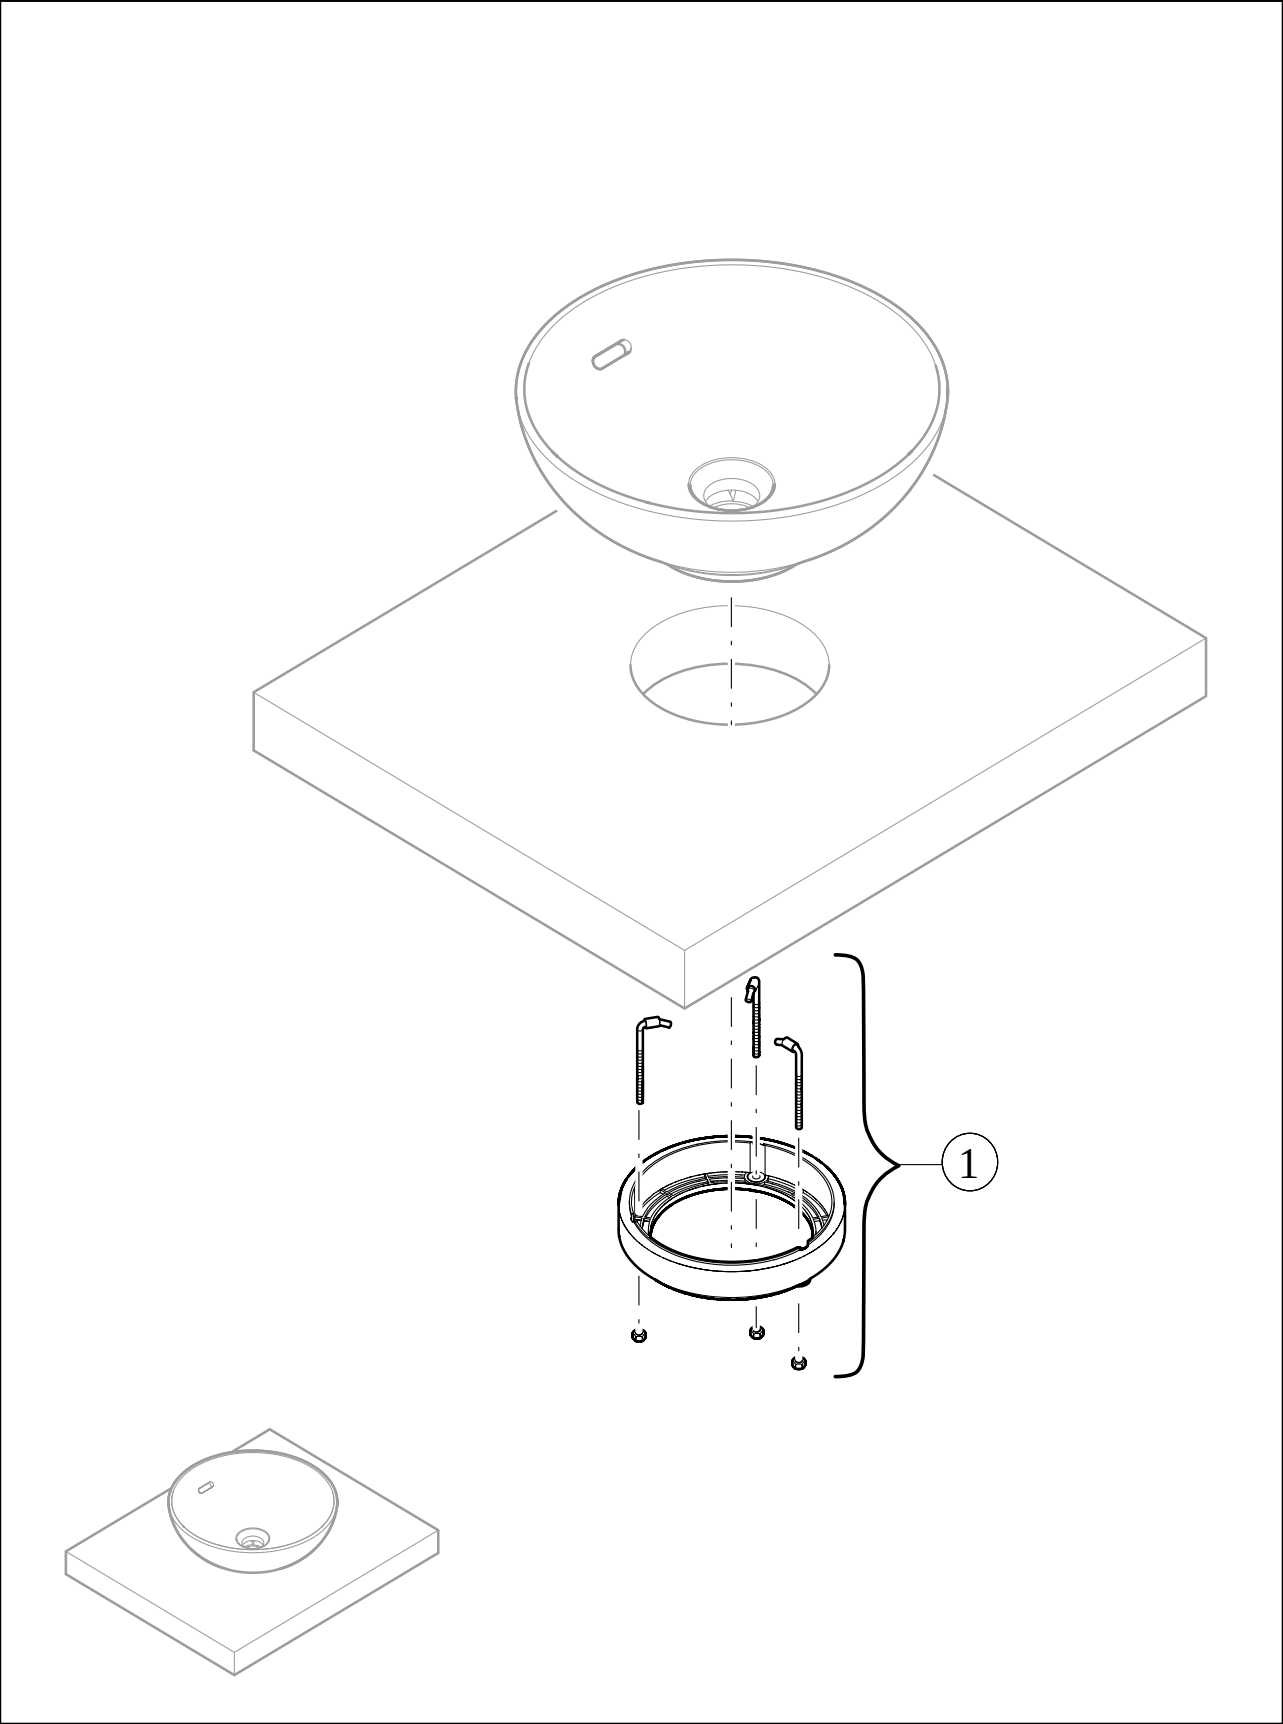

WASHBASINS LOOP & FRIENDS

PRODUCT INFORMATION

1. POSITION

Article number	4A460101
Article title	Villeroy & Boch Loop & Friends Surface-mounted washbasin, 420 x 420 x 120 mm, without overflow, White Alpin
Product designation	Surface-mounted washbasin
Collection	Loop & Friends
Assembly / Assembly type	Surface-mounted
Scope of delivery	1 x surface-mounted washbasin , 1 x fastening set 1 x cut-out template
Length in mm	420
Width in mm	420
Height in mm	120
Interior depth	100
Diameter in mm	420
Weight in kg	7,60
express delivery	No
Suitable for	Wall-mounted tap fittings, Matching Villeroy&Boch furniture Tap fitting with raised base
Material	TitanCeram
Surface	glossy
Colour name	White Alpin
With TitanGlaze	No
With overflow	No
EAN number	4062373850220

COLOUR

COLOUR DESIGNATION

White Alpin

TECHNICAL DRAWINGS

4A460101

EXPLOSION DRAWINGS

BILL OF MATERIALS

No.	Article No.	Description	Quantity
1	92221700	Fastening set	1