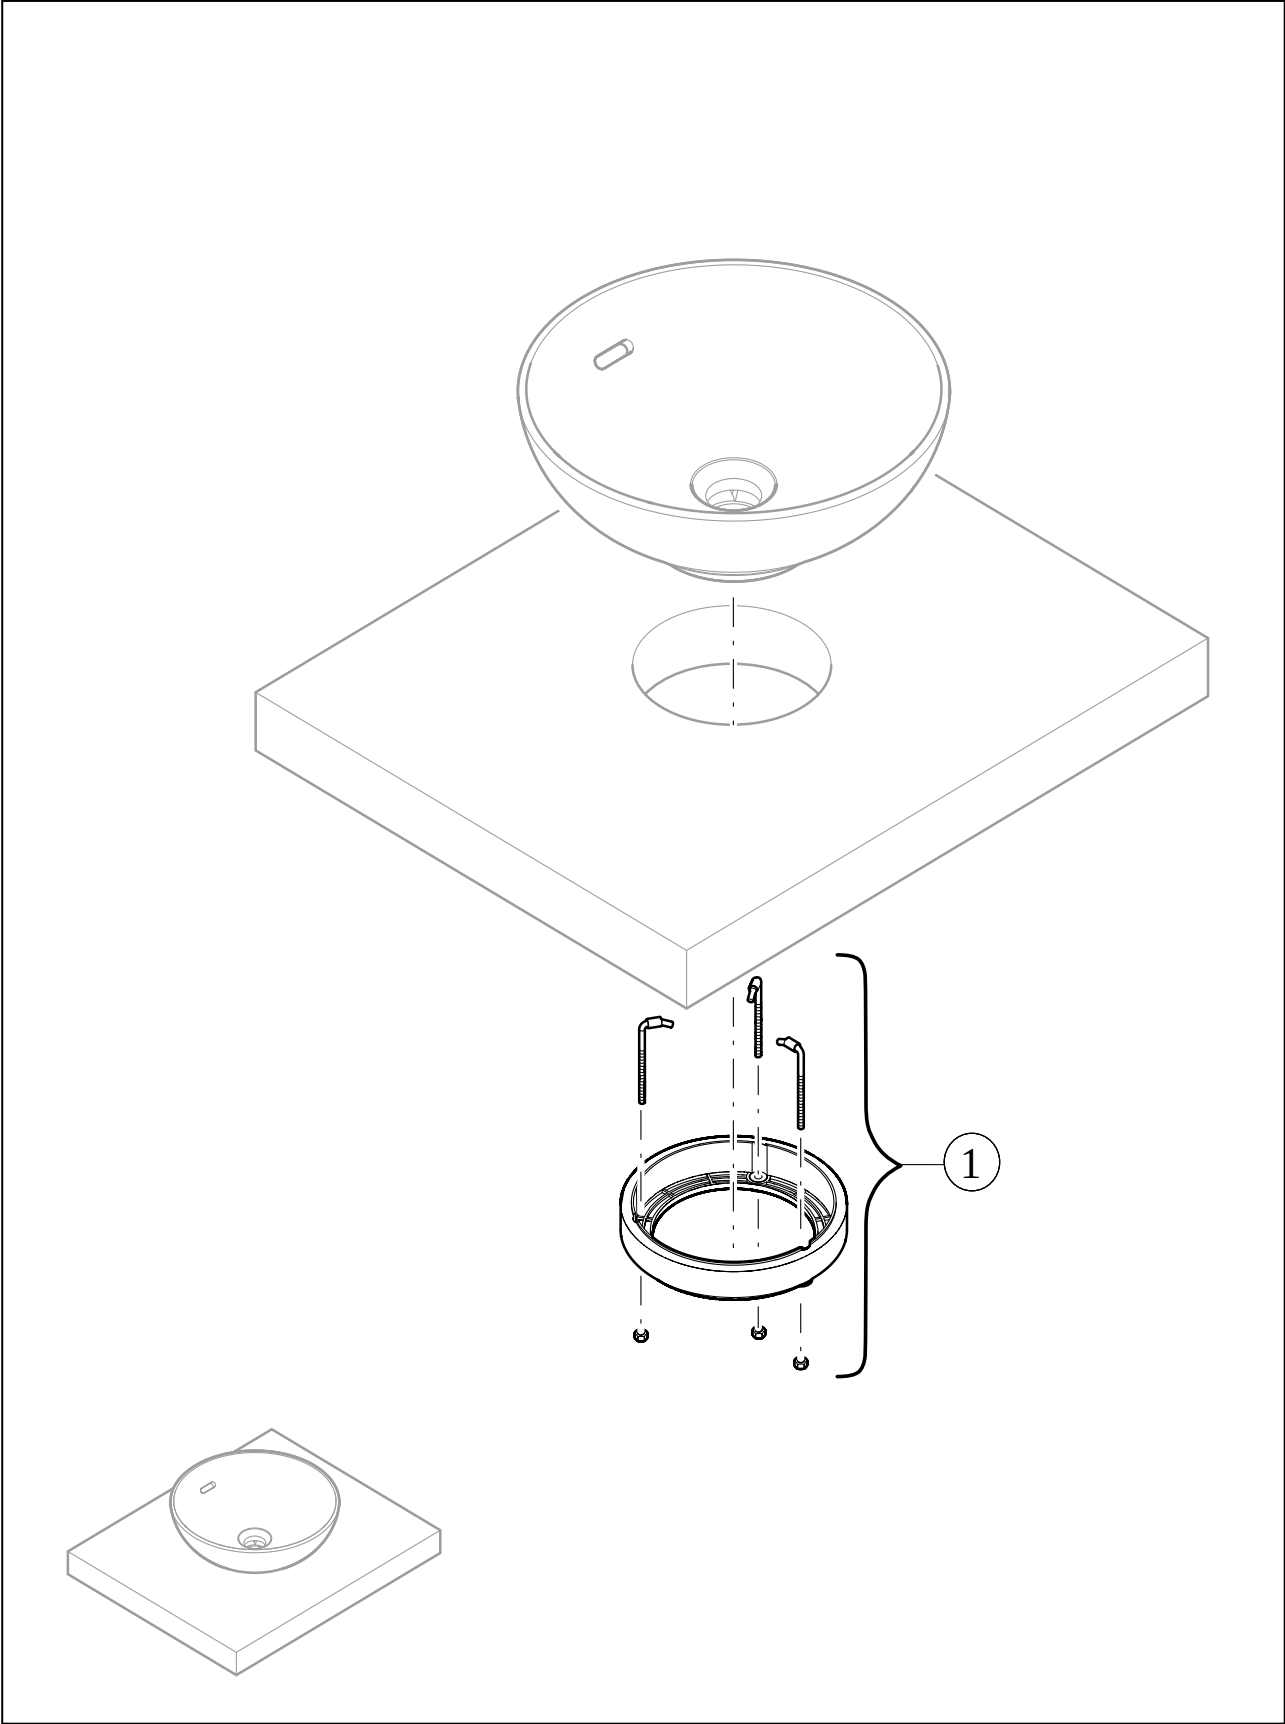

#### 1. POSITION

<b>Article number</b>	<b>4A4600R1</b>
Article title	Villeroy & Boch Loop & Friends Surface-mounted washbasin, 420 x 420 x 120 mm, with overflow, White Alpin CeramicPlus
Product designation	Surface-mounted washbasin
Collection	Loop & Friends
Assembly / Assembly type	Surface-mounted
Scope of delivery	1 x surface-mounted washbasin , 1 x fastening set 1 x cut-out template
Length in mm	420
Width in mm	420
Height in mm	120
Interior depth	100
Diameter in mm	420
Weight in kg	7,60
express delivery	No
Suitable for	Wall-mounted tap fittings, Matching Villeroy&Boch furniture Tap fitting with raised base
Material	TitanCeram
Surface	glossy
Colour name	White Alpin CeramicPlus
With TitanGlaze	No
With overflow	Yes
EAN number	4062373849118

#### COLOUR DESIGNATION

White Alpin

TECHNICAL DRAWINGS

4A4600R1

EXPLOSION DRAWINGS

**BILL OF MATERIALS**

No.	Article No.	Description	Quantity
1	92221700	Fastening set	1