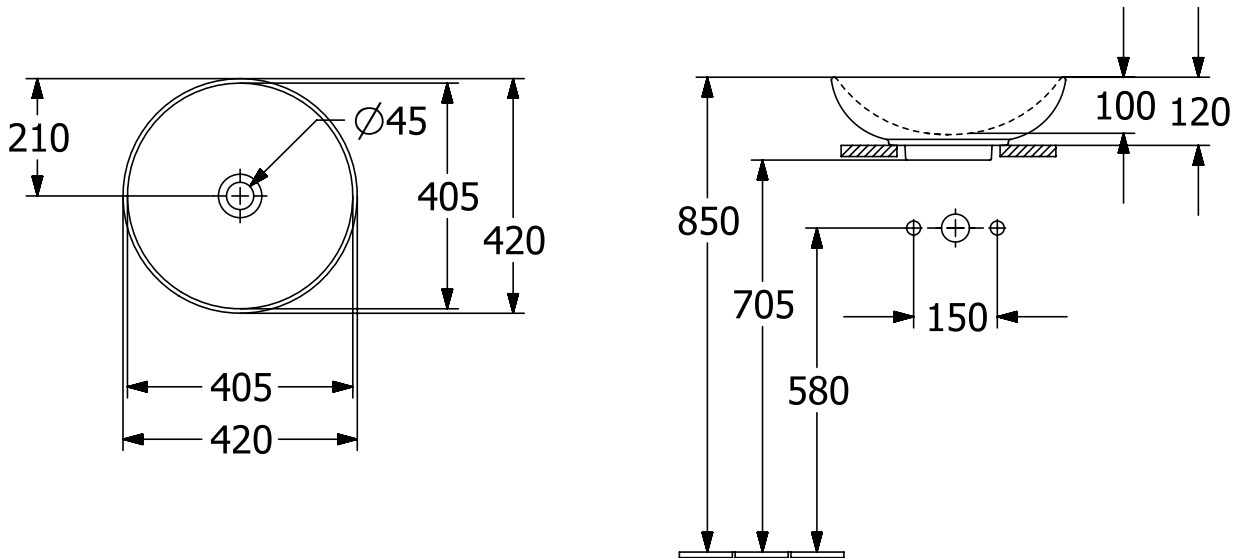

#### 1. POSITION

<b>Article number</b>	<b>4A4600R1</b>
Article title	Villeroy & Boch Loop & Friends Surface-mounted washbasin, 420 x 420 x 120 mm, with overflow, White Alpin CeramicPlus
Product designation	Surface-mounted washbasin
Collection	Loop & Friends
Assembly / Assembly type	Surface-mounted
Scope of delivery	1 x surface-mounted washbasin , 1 x fastening set 1 x cut-out template
Length in mm	420
Width in mm	420
Height in mm	120
Interior depth	100
Diameter in mm	420
Weight in kg	7,60
express delivery	No
Suitable for	Wall-mounted tap fittings, Matching Villeroy&Boch furniture Tap fitting with raised base
Material	TitanCeram
Surface	glossy
Colour name	White Alpin CeramicPlus
With TitanGlaze	No
With overflow	Yes
EAN number	4062373849118

#### COLOUR DESIGNATION

White Alpin

TECHNICAL DRAWINGS

4A4600R1

EXPLOSION DRAWINGS

**BILL OF MATERIALS**

No.	Article No.	Description	Quantity
1	92221700	Fastening set	1