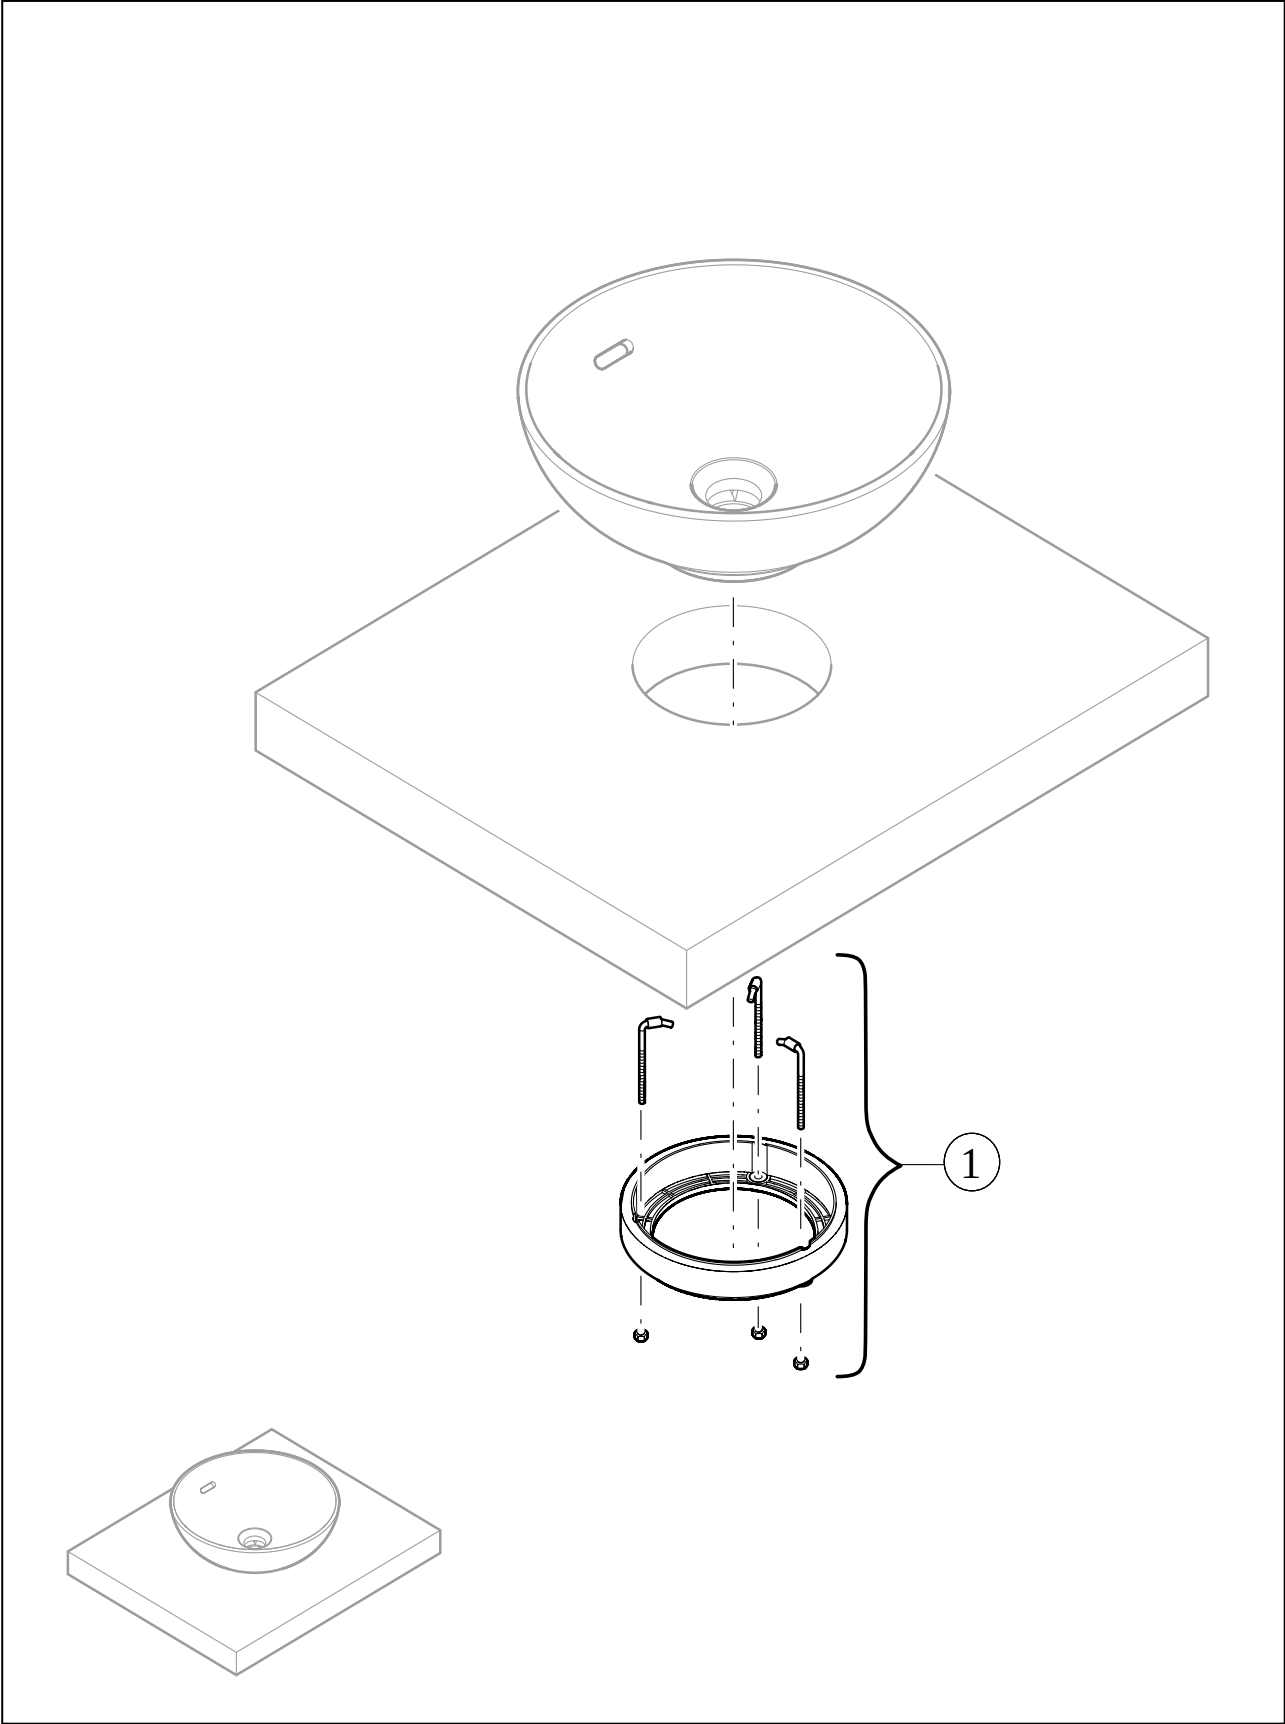

#### 1. POSITION

<b>Article number</b>	<b>4A4600AM</b>
Article title	Villeroy & Boch Loop & Friends Surface-mounted washbasin, 420 x 420 x 120 mm, with overflow, Almond CeramicPlus
Product designation	Surface-mounted washbasin
Collection	Loop & Friends
Assembly / Assembly type	Surface-mounted
Scope of delivery	1 x surface-mounted washbasin , 1 x fastening set 1 x cut-out template
Length in mm	420
Width in mm	420
Height in mm	120
Interior depth	100
Diameter in mm	420
Weight in kg	7,60
express delivery	No
Suitable for	Wall-mounted tap fittings, Matching Villeroy&Boch furniture Tap fitting with raised base
Material	TitanCeram
Surface	matt
Colour name	Almond CeramicPlus
With TitanGlaze	Yes
With overflow	Yes
EAN number	4062373848098

#### COLOUR DESIGNATION

Almond

TECHNICAL DRAWINGS

4A4600AM

EXPLOSION DRAWINGS

BILL OF MATERIALS

No.	Article No.	Description	Quantity
1	92221700	Fastening set	1