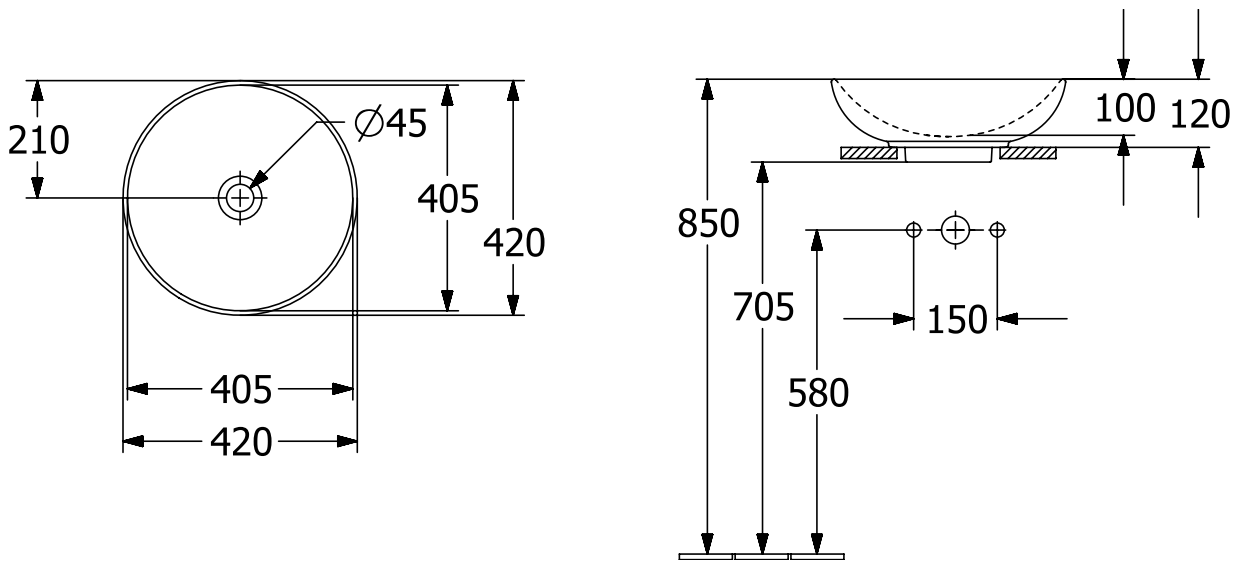

#### 1. POSITION

<b>Article number</b>	<b>4A4600AM</b>
Article title	Villeroy & Boch Loop & Friends Surface-mounted washbasin, 420 x 420 x 120 mm, with overflow, Almond CeramicPlus
Product designation	Surface-mounted washbasin
Collection	Loop & Friends
Assembly / Assembly type	Surface-mounted
Scope of delivery	1 x surface-mounted washbasin , 1 x fastening set 1 x cut-out template
Length in mm	420
Width in mm	420
Height in mm	120
Interior depth	100
Diameter in mm	420
Weight in kg	7,60
express delivery	No
Suitable for	Wall-mounted tap fittings, Matching Villeroy&Boch furniture Tap fitting with raised base
Material	TitanCeram
Surface	matt
Colour name	Almond CeramicPlus
With TitanGlaze	Yes
With overflow	Yes
EAN number	4062373848098

#### COLOUR DESIGNATION

Almond

TECHNICAL DRAWINGS

4A4600AM

EXPLOSION DRAWINGS

BILL OF MATERIALS

No.	Article No.	Description	Quantity
1	92221700	Fastening set	1