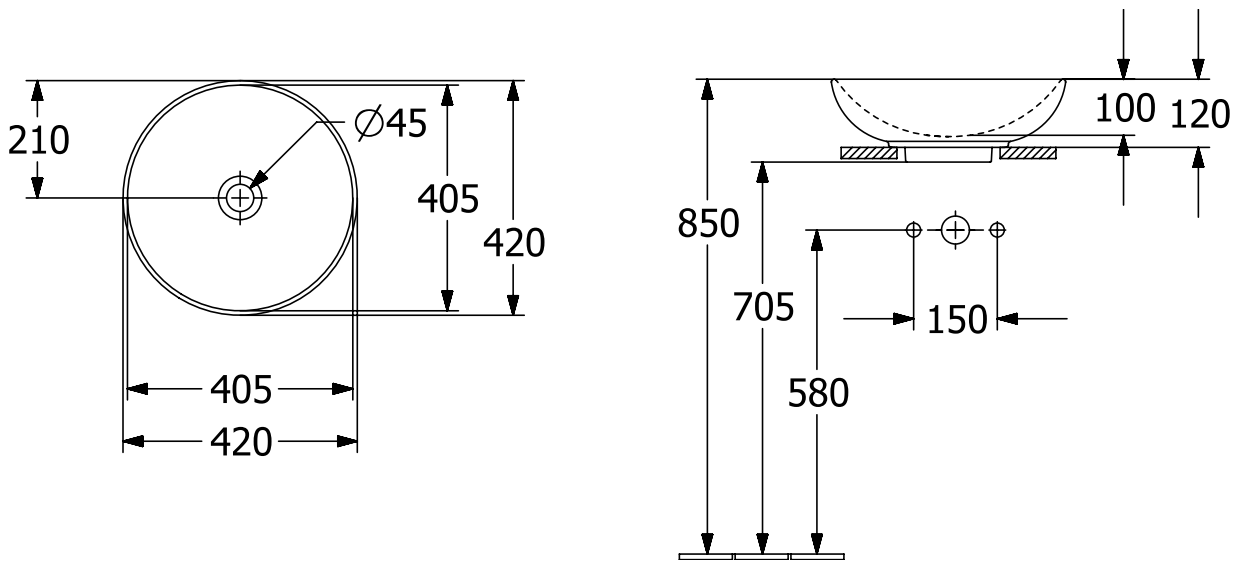

WASHBASINS LOOP & FRIENDS

PRODUCT INFORMATION

1. POSITION

Article number	4A460001
Article title	Villeroy & Boch Loop & Friends Surface-mounted washbasin, 420 x 420 x 120 mm, with overflow, White Alpin
Product designation	Surface-mounted washbasin
Collection	Loop & Friends
Assembly / Assembly type	Surface-mounted
Scope of delivery	1 x surface-mounted washbasin , 1 x fastening set 1 x cut-out template
Length in mm	420
Width in mm	420
Height in mm	120
Interior depth	100
Diameter in mm	420
Weight in kg	7,60
express delivery	No
Suitable for	Wall-mounted tap fittings, Matching Villeroy&Boch furniture Tap fitting with raised base
Material	TitanCeram
Surface	glossy
Colour name	White Alpin
With TitanGlaze	No
With overflow	Yes
EAN number	4062373848081

COLOUR

COLOUR DESIGNATION

White Alpin

TECHNICAL DRAWINGS

4A460001

EXPLOSION DRAWINGS

BILL OF MATERIALS

No.	Article No.	Description	Quantity
1	92221700	Fastening set	1