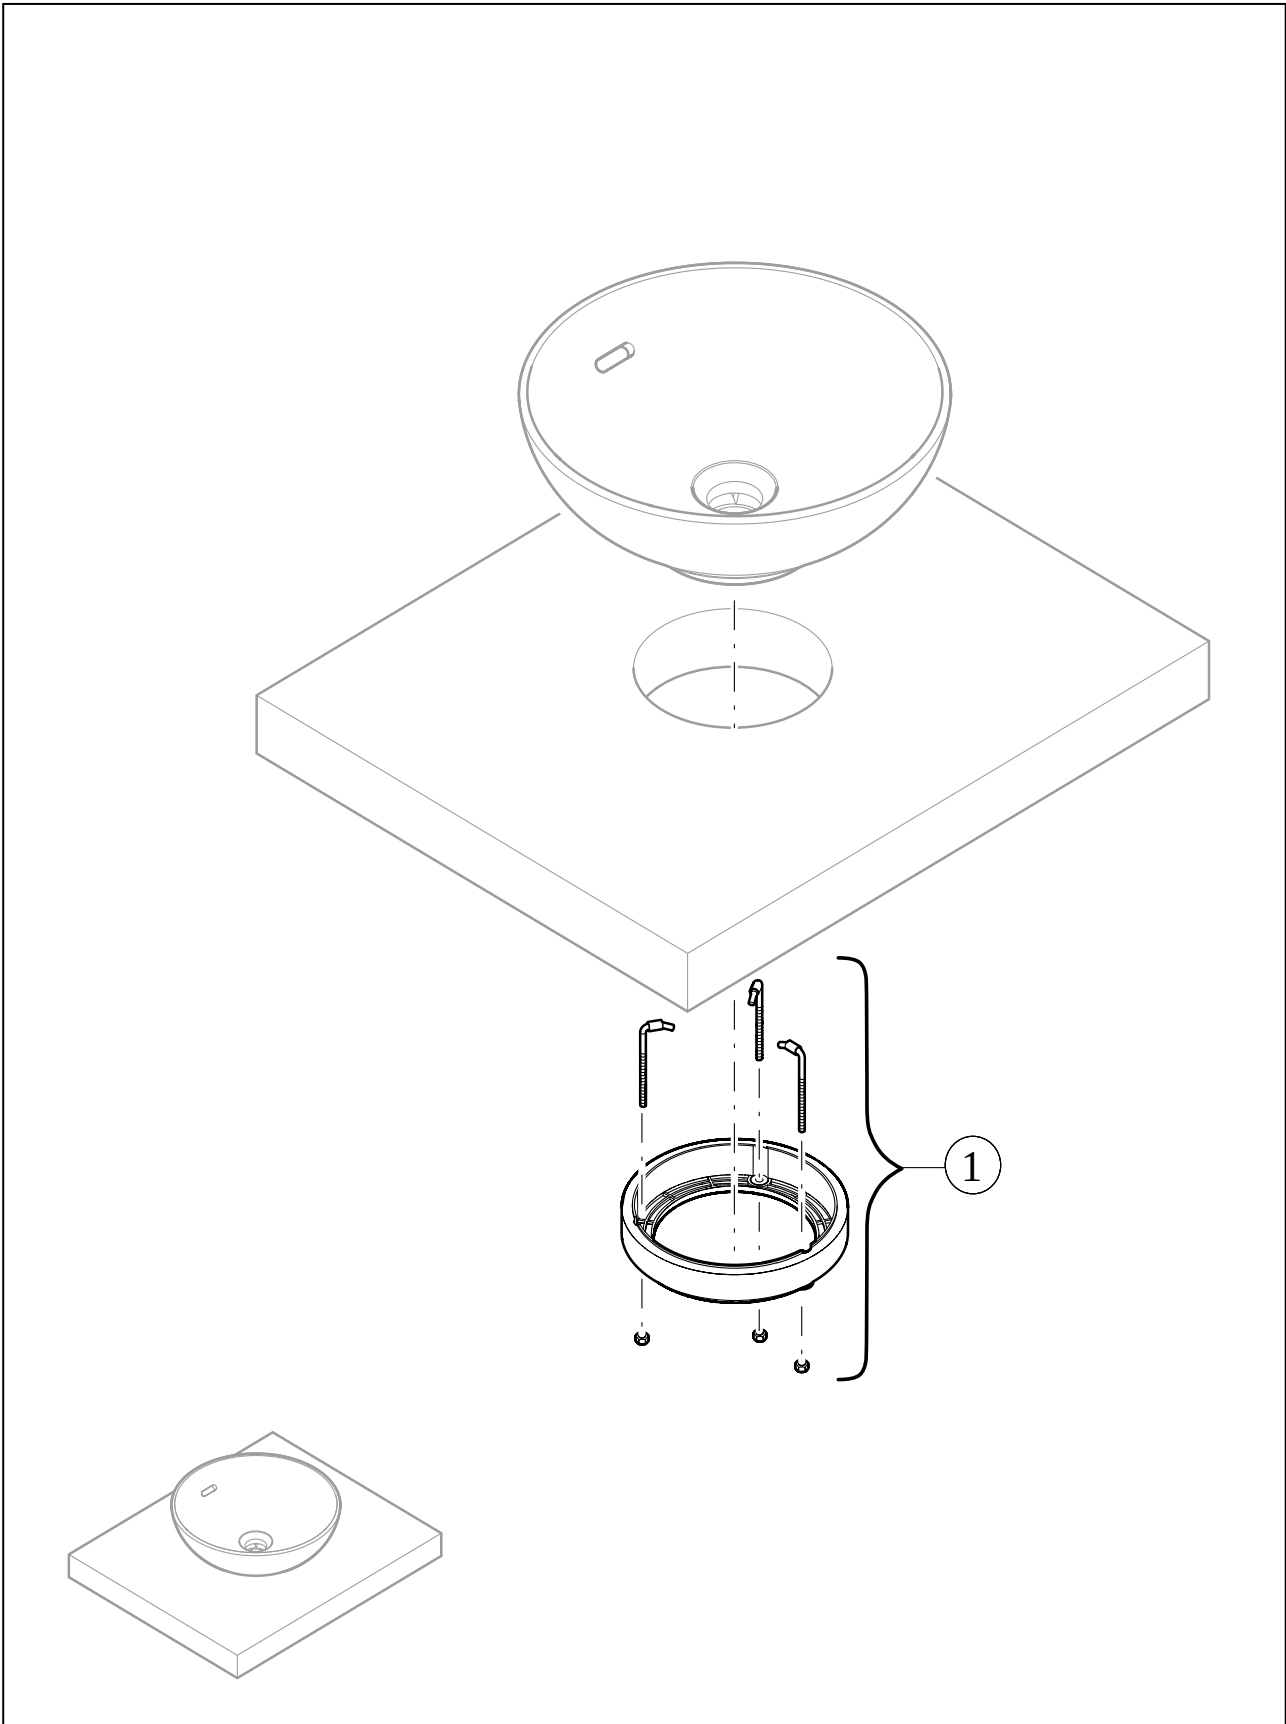

WASHBASINS LOOP & FRIENDS

PRODUCT INFORMATION

1. POSITION

Article number	4A460001
Article title	Villeroy & Boch Loop & Friends Surface-mounted washbasin, 420 x 420 x 120 mm, with overflow, White Alpin
Product designation	Surface-mounted washbasin
Collection	Loop & Friends
Assembly / Assembly type	Surface-mounted
Scope of delivery	1 x surface-mounted washbasin , 1 x fastening set 1 x cut-out template
Length in mm	420
Width in mm	420
Height in mm	120
Interior depth	100
Diameter in mm	420
Weight in kg	7,60
express delivery	No
Suitable for	Wall-mounted tap fittings, Matching Villeroy&Boch furniture Tap fitting with raised base
Material	TitanCeram
Surface	glossy
Colour name	White Alpin
With TitanGlaze	No
With overflow	Yes
EAN number	4062373848081

COLOUR

COLOUR DESIGNATION

White Alpin

TECHNICAL DRAWINGS

4A460001

EXPLOSION DRAWINGS

BILL OF MATERIALS

No.	Article No.	Description	Quantity
1	92221700	Fastening set	1