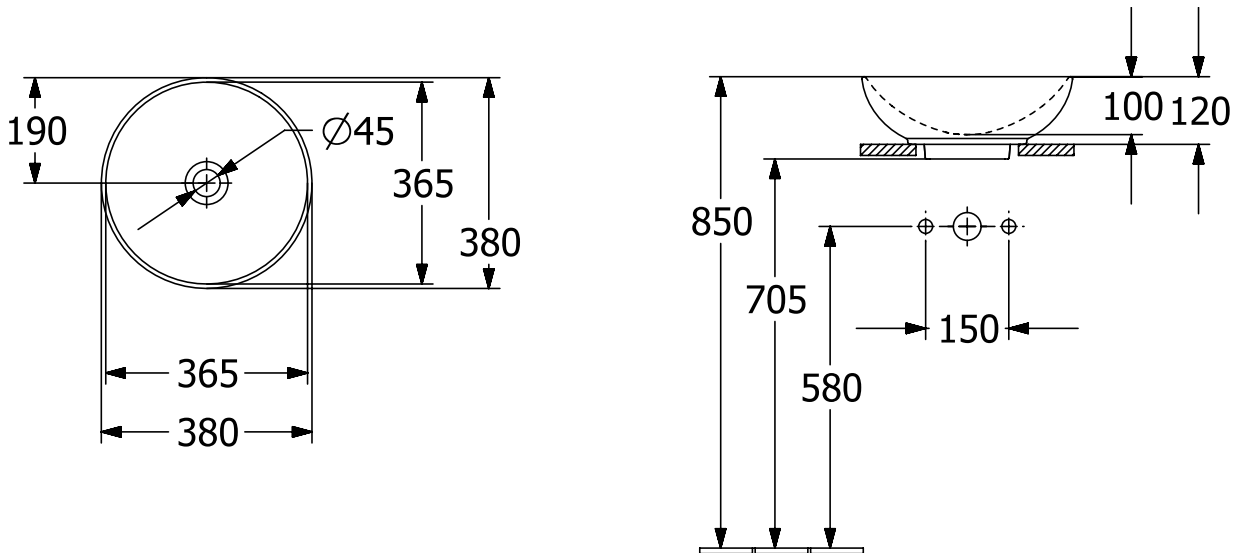

WASHBASINS LOOP & FRIENDS

PRODUCT INFORMATION

1. POSITION

Article number	4A4501i4
Article title	Villeroy & Boch Loop & Friends Surface-mounted washbasin, 380 x 380 x 120 mm, without overflow, Graphite CeramicPlus
Product designation	Surface-mounted washbasin
Collection	Loop & Friends
Assembly / Assembly type	Surface-mounted
Scope of delivery	1 x surface-mounted washbasin , 1 x fastening set 1 x cut-out template
Length in mm	380
Width in mm	380
Height in mm	120
Interior depth	100
Diameter in mm	380
Weight in kg	6,60
express delivery	No
Suitable for	Wall-mounted tap fittings, Matching Villeroy&Boch furniture Tap fitting with raised base
Material	TitanCeram
Surface	matt
Colour name	Graphite CeramicPlus
With TitanGlaze	Yes
With overflow	No
EAN number	4062373850305

COLOUR

COLOUR DESIGNATION

Graphite

TECHNICAL DRAWINGS

4A4501i4

EXPLOSION DRAWINGS

BILL OF MATERIALS

No.	Article No.	Description	Quantity
1	92221700	Fastening set	1