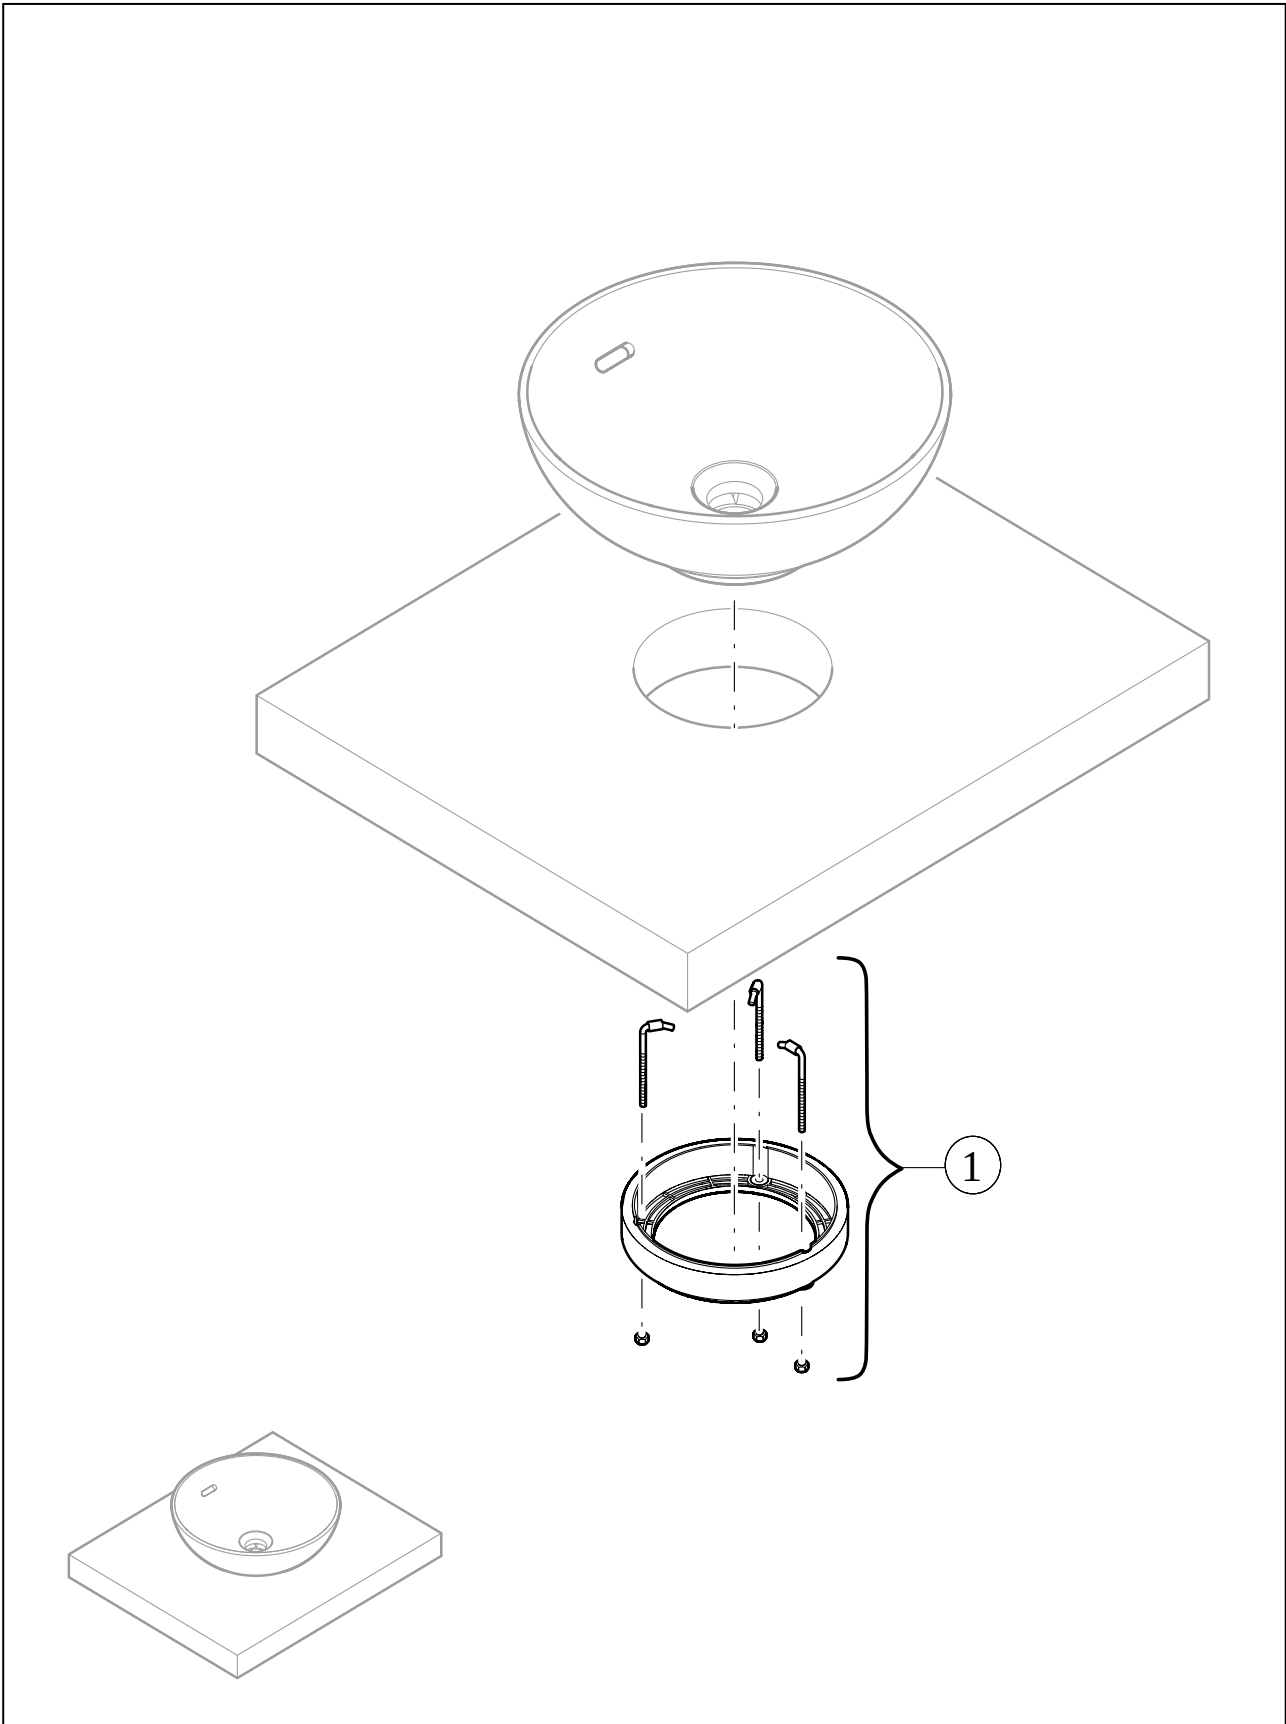

WASHBASINS LOOP & FRIENDS

PRODUCT INFORMATION

1. POSITION

Article number	4A4501i4
Article title	Villeroy & Boch Loop & Friends Surface-mounted washbasin, 380 x 380 x 120 mm, without overflow, Graphite CeramicPlus
Product designation	Surface-mounted washbasin
Collection	Loop & Friends
Assembly / Assembly type	Surface-mounted
Scope of delivery	1 x surface-mounted washbasin , 1 x fastening set 1 x cut-out template
Length in mm	380
Width in mm	380
Height in mm	120
Interior depth	100
Diameter in mm	380
Weight in kg	6,60
express delivery	No
Suitable for	Wall-mounted tap fittings, Matching Villeroy&Boch furniture Tap fitting with raised base
Material	TitanCeram
Surface	matt
Colour name	Graphite CeramicPlus
With TitanGlaze	Yes
With overflow	No
EAN number	4062373850305

COLOUR

COLOUR DESIGNATION

Graphite

TECHNICAL DRAWINGS

4A4501i4

EXPLOSION DRAWINGS

BILL OF MATERIALS

No.	Article No.	Description	Quantity
1	92221700	Fastening set	1