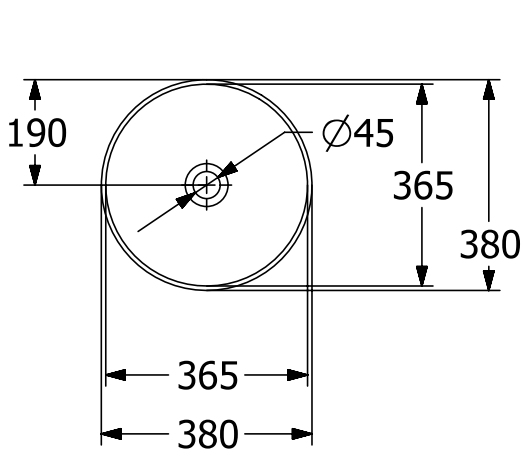

WASHBASINS LOOP & FRIENDS

PRODUCT INFORMATION

1. POSITION

Article number	4A4501R1
Article title	Villeroy & Boch Loop & Friends Surface-mounted washbasin, 380 x 380 x 120 mm, without overflow, White Alpin CeramicPlus
Product designation	Surface-mounted washbasin
Collection	Loop & Friends
Assembly / Assembly type	Surface-mounted
Scope of delivery	1 x surface-mounted washbasin , 1 x fastening set 1 x cut-out template
Length in mm	380
Width in mm	380
Height in mm	120
Interior depth	100
Diameter in mm	380
Weight in kg	6,60
express delivery	No
Suitable for	Wall-mounted tap fittings, Matching Villeroy&Boch furniture Tap fitting with raised base
Material	TitanCeram
Surface	glossy
Colour name	White Alpin CeramicPlus
With TitanGlaze	No
With overflow	No
EAN number	4062373850312

COLOUR

COLOUR DESIGNATION

White Alpin

TECHNICAL DRAWINGS

4A4501R1

EXPLOSION DRAWINGS

BILL OF MATERIALS

No.	Article No.	Description	Quantity
1	92221700	Fastening set	1