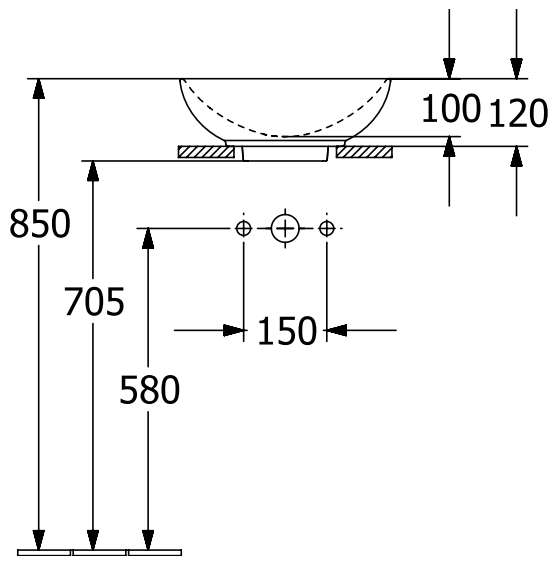

WASHBASINS LOOP & FRIENDS

PRODUCT INFORMATION

1. POSITION

Article number	4A4501R1
Article title	Villeroy & Boch Loop & Friends Surface-mounted washbasin, 380 x 380 x 120 mm, without overflow, White Alpin CeramicPlus
Product designation	Surface-mounted washbasin
Collection	Loop & Friends
Assembly / Assembly type	Surface-mounted
Scope of delivery	1 x surface-mounted washbasin , 1 x fastening set 1 x cut-out template
Length in mm	380
Width in mm	380
Height in mm	120
Interior depth	100
Diameter in mm	380
Weight in kg	6,60
express delivery	No
Suitable for	Wall-mounted tap fittings, Matching Villeroy&Boch furniture Tap fitting with raised base
Material	TitanCeram
Surface	glossy
Colour name	White Alpin CeramicPlus
With TitanGlaze	No
With overflow	No
EAN number	4062373850312

COLOUR

COLOUR DESIGNATION

White Alpin

TECHNICAL DRAWINGS

4A4501R1

EXPLOSION DRAWINGS

BILL OF MATERIALS

No.	Article No.	Description	Quantity
1	92221700	Fastening set	1