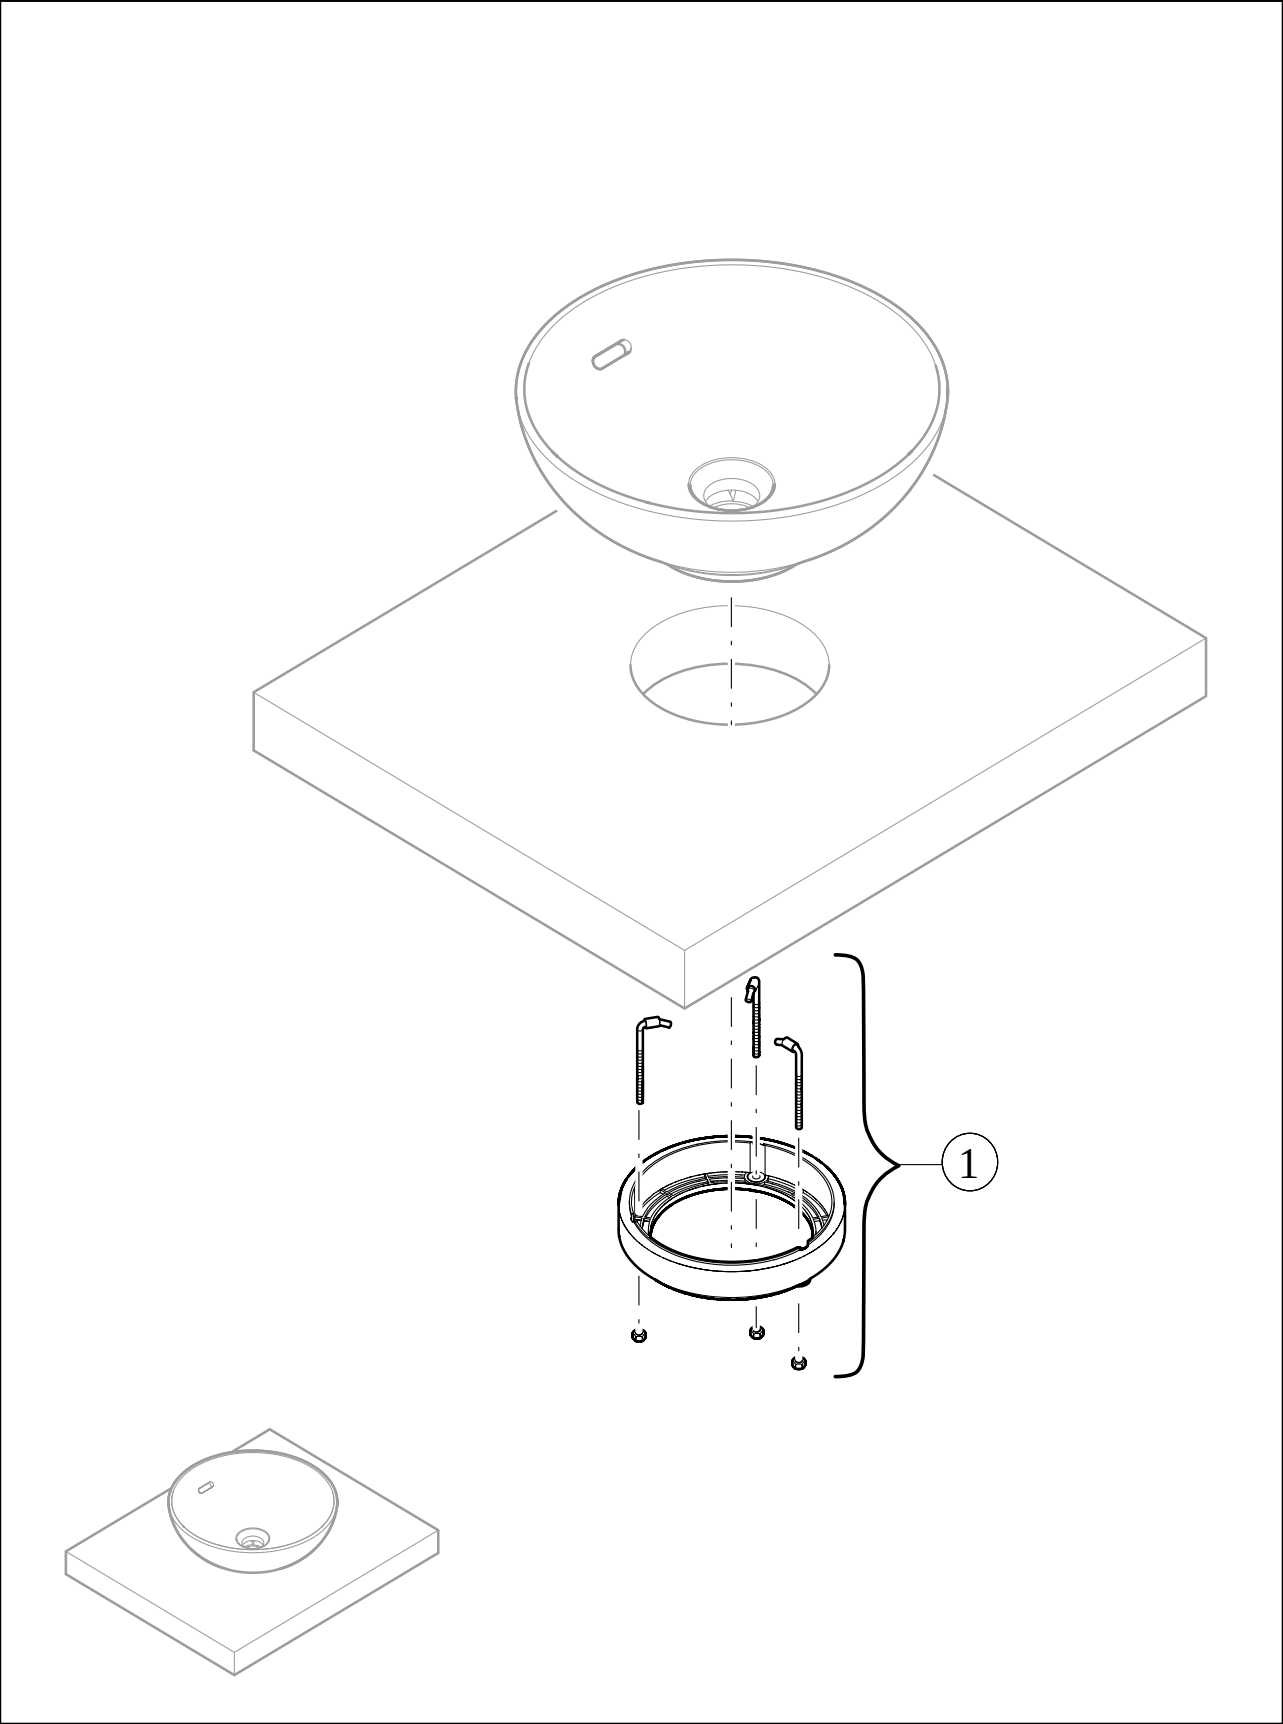

WASHBASINS LOOP & FRIENDS

PRODUCT INFORMATION

1. POSITION

Article number	4A4501R1
Article title	Villeroy & Boch Loop & Friends Surface-mounted washbasin, 380 x 380 x 120 mm, without overflow, White Alpin CeramicPlus
Product designation	Surface-mounted washbasin
Collection	Loop & Friends
Assembly / Assembly type	Surface-mounted
Scope of delivery	1 x surface-mounted washbasin , 1 x fastening set 1 x cut-out template
Length in mm	380
Width in mm	380
Height in mm	120
Interior depth	100
Diameter in mm	380
Weight in kg	6,60
express delivery	No
Suitable for	Wall-mounted tap fittings, Matching Villeroy&Boch furniture Tap fitting with raised base
Material	TitanCeram
Surface	glossy
Colour name	White Alpin CeramicPlus
With TitanGlaze	No
With overflow	No
EAN number	4062373850312

COLOUR

COLOUR DESIGNATION

White Alpin

TECHNICAL DRAWINGS

4A4501R1

EXPLOSION DRAWINGS

BILL OF MATERIALS

No.	Article No.	Description	Quantity
1	92221700	Fastening set	1