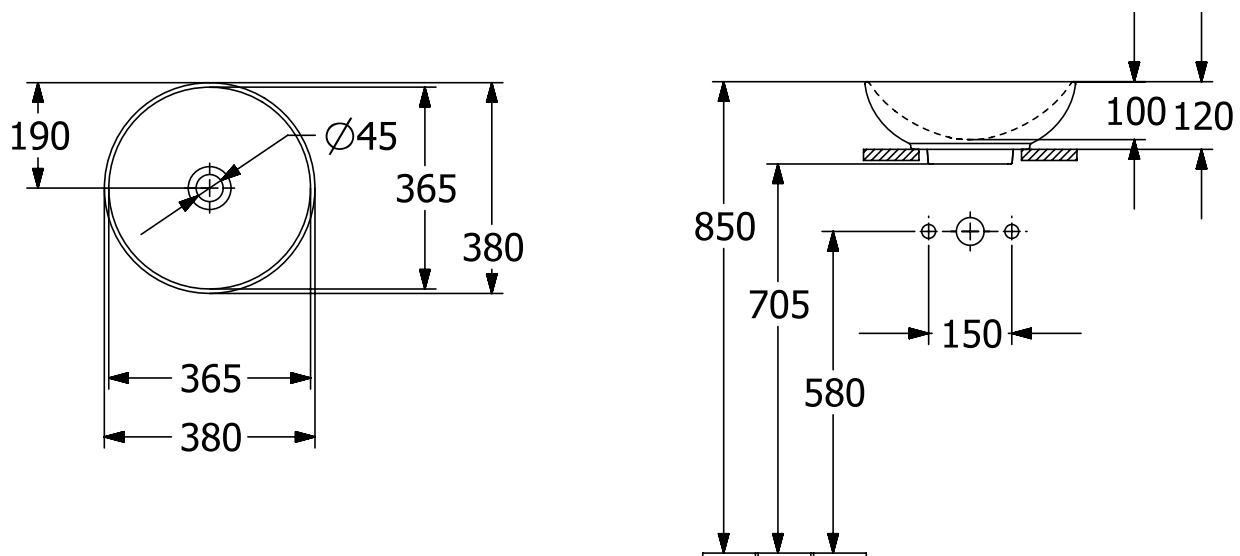

WASHBASINS LOOP & FRIENDS

PRODUCT INFORMATION

1. POSITION

Article number	4A4501AM
Article title	Villeroy & Boch Loop & Friends Surface-mounted washbasin, 380 x 380 x 120 mm, without overflow, Almond CeramicPlus
Product designation	Surface-mounted washbasin
Collection	Loop & Friends
Assembly / Assembly type	Surface-mounted
Scope of delivery	1 x surface-mounted washbasin , 1 x fastening set 1 x cut-out template
Length in mm	380
Width in mm	380
Height in mm	120
Interior depth	100
Diameter in mm	380
Weight in kg	6,60
express delivery	No
Suitable for	Wall-mounted tap fittings, Matching Villeroy&Boch furniture Tap fitting with raised base
Material	TitanCeram
Surface	matt
Colour name	Almond CeramicPlus
With TitanGlaze	Yes
With overflow	No
EAN number	4062373850299

COLOUR

COLOUR DESIGNATION

Almond

TECHNICAL DRAWINGS

4A4501AM

EXPLOSION DRAWINGS

BILL OF MATERIALS

No.	Article No.	Description	Quantity
1	92221700	Fastening set	1