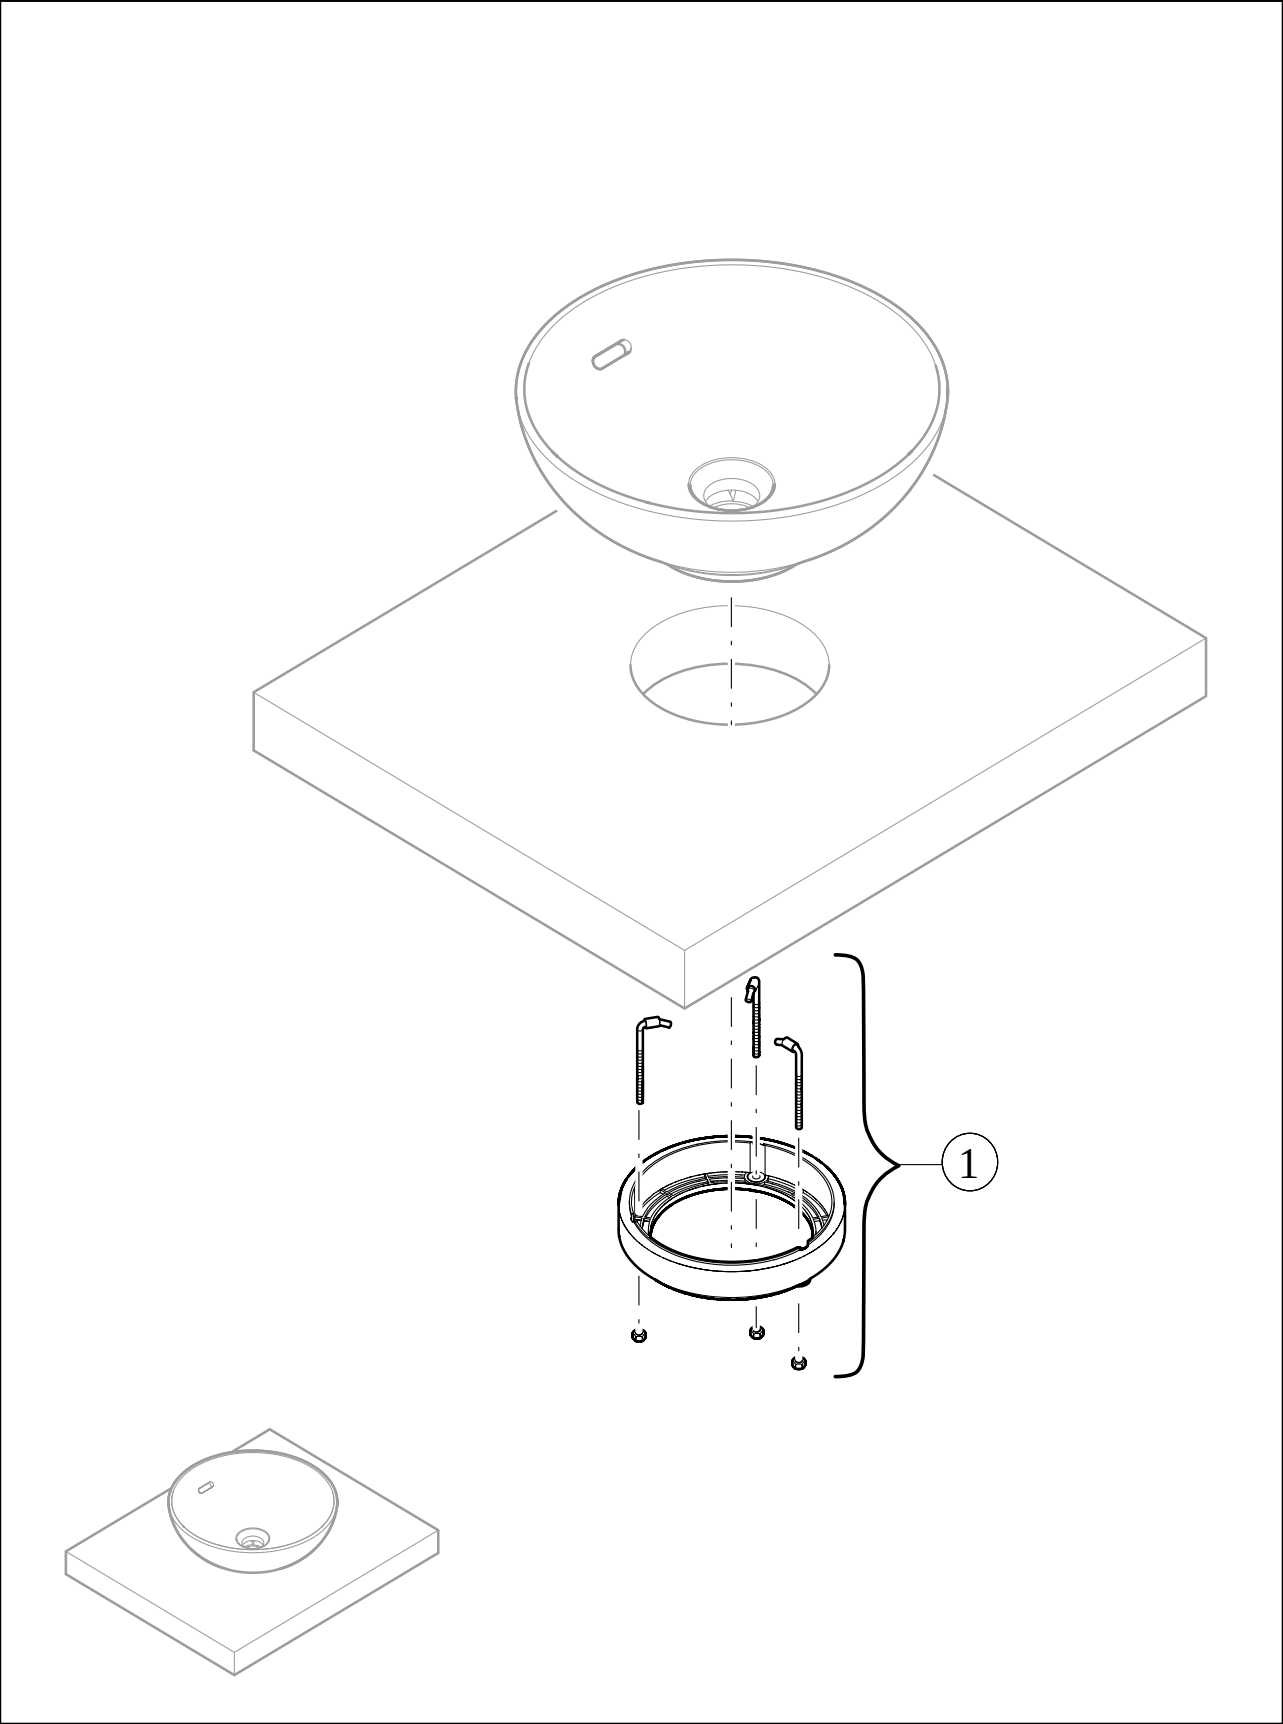

WASHBASINS LOOP & FRIENDS

PRODUCT INFORMATION

1. POSITION

Article number	4A4501AM
Article title	Villeroy & Boch Loop & Friends Surface-mounted washbasin, 380 x 380 x 120 mm, without overflow, Almond CeramicPlus
Product designation	Surface-mounted washbasin
Collection	Loop & Friends
Assembly / Assembly type	Surface-mounted
Scope of delivery	1 x surface-mounted washbasin , 1 x fastening set 1 x cut-out template
Length in mm	380
Width in mm	380
Height in mm	120
Interior depth	100
Diameter in mm	380
Weight in kg	6,60
express delivery	No
Suitable for	Wall-mounted tap fittings, Matching Villeroy&Boch furniture Tap fitting with raised base
Material	TitanCeram
Surface	matt
Colour name	Almond CeramicPlus
With TitanGlaze	Yes
With overflow	No
EAN number	4062373850299

COLOUR

COLOUR DESIGNATION

Almond

TECHNICAL DRAWINGS

4A4501AM

EXPLOSION DRAWINGS

BILL OF MATERIALS

No.	Article No.	Description	Quantity
1	92221700	Fastening set	1