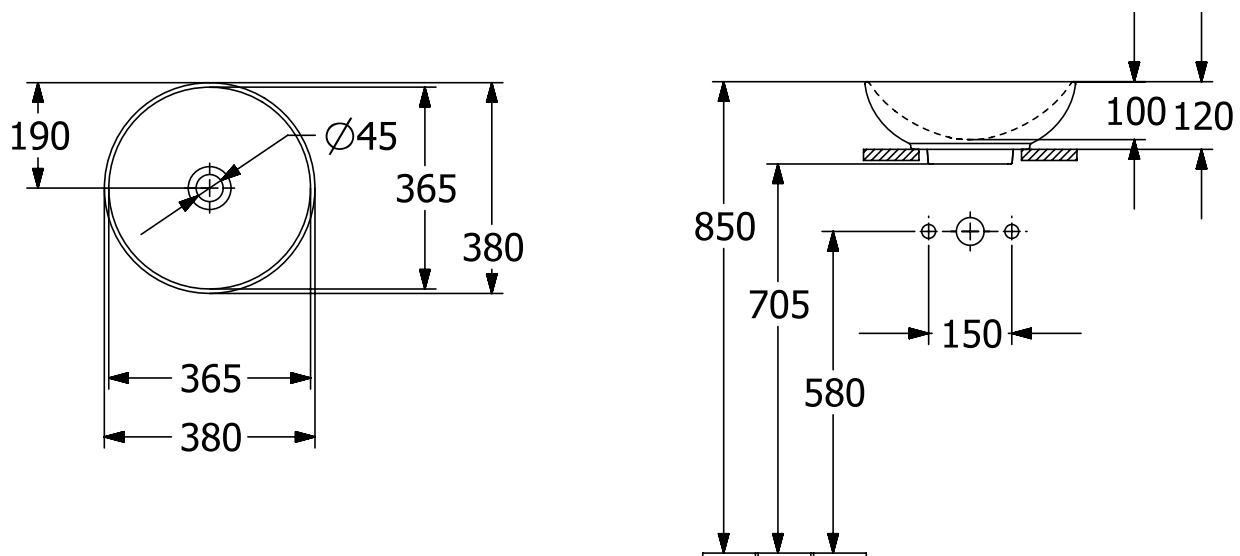

WASHBASINS LOOP & FRIENDS

PRODUCT INFORMATION

1. POSITION

Article number	4A450101
Article title	Villeroy & Boch Loop & Friends Surface-mounted washbasin, 380 x 380 x 120 mm, without overflow, White Alpin
Product designation	Surface-mounted washbasin
Collection	Loop & Friends
Assembly / Assembly type	Surface-mounted
Scope of delivery	1 x surface-mounted washbasin , 1 x fastening set 1 x cut-out template
Length in mm	380
Width in mm	380
Height in mm	120
Interior depth	100
Diameter in mm	380
Weight in kg	6,60
express delivery	No
Suitable for	Wall-mounted tap fittings, Matching Villeroy&Boch furniture Tap fitting with raised base
Material	TitanCeram
Surface	glossy
Colour name	White Alpin
With TitanGlaze	No
With overflow	No
EAN number	4062373850282

COLOUR

COLOUR DESIGNATION

White Alpin

TECHNICAL DRAWINGS

4A450101

EXPLOSION DRAWINGS

BILL OF MATERIALS

No.	Article No.	Description	Quantity
1	92221700	Fastening set	1