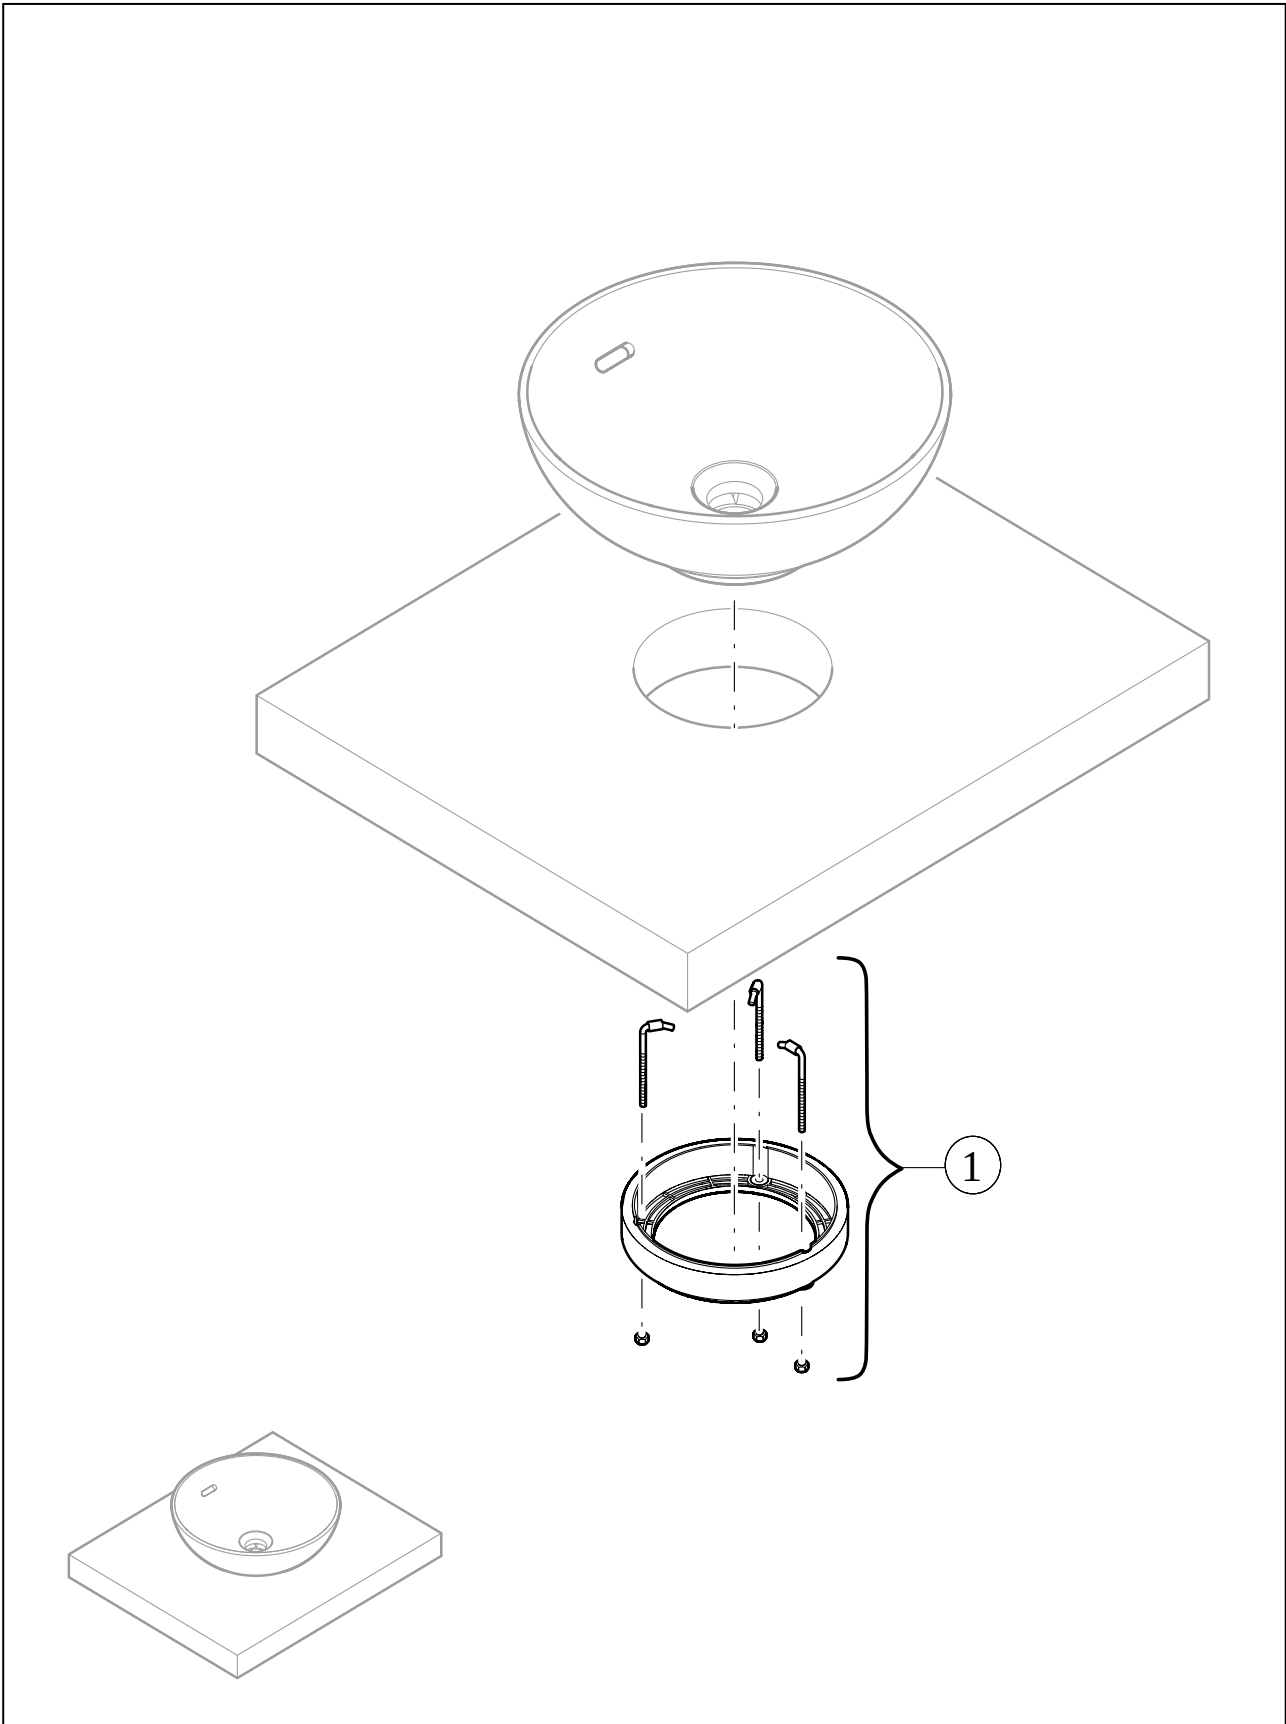

WASHBASINS LOOP & FRIENDS

PRODUCT INFORMATION

1. POSITION

Article number	4A450101
Article title	Villeroy & Boch Loop & Friends Surface-mounted washbasin, 380 x 380 x 120 mm, without overflow, White Alpin
Product designation	Surface-mounted washbasin
Collection	Loop & Friends
Assembly / Assembly type	Surface-mounted
Scope of delivery	1 x surface-mounted washbasin , 1 x fastening set 1 x cut-out template
Length in mm	380
Width in mm	380
Height in mm	120
Interior depth	100
Diameter in mm	380
Weight in kg	6,60
express delivery	No
Suitable for	Wall-mounted tap fittings, Matching Villeroy&Boch furniture Tap fitting with raised base
Material	TitanCeram
Surface	glossy
Colour name	White Alpin
With TitanGlaze	No
With overflow	No
EAN number	4062373850282

COLOUR

COLOUR DESIGNATION

White Alpin

TECHNICAL DRAWINGS

4A450101

EXPLOSION DRAWINGS

BILL OF MATERIALS

No.	Article No.	Description	Quantity
1	92221700	Fastening set	1