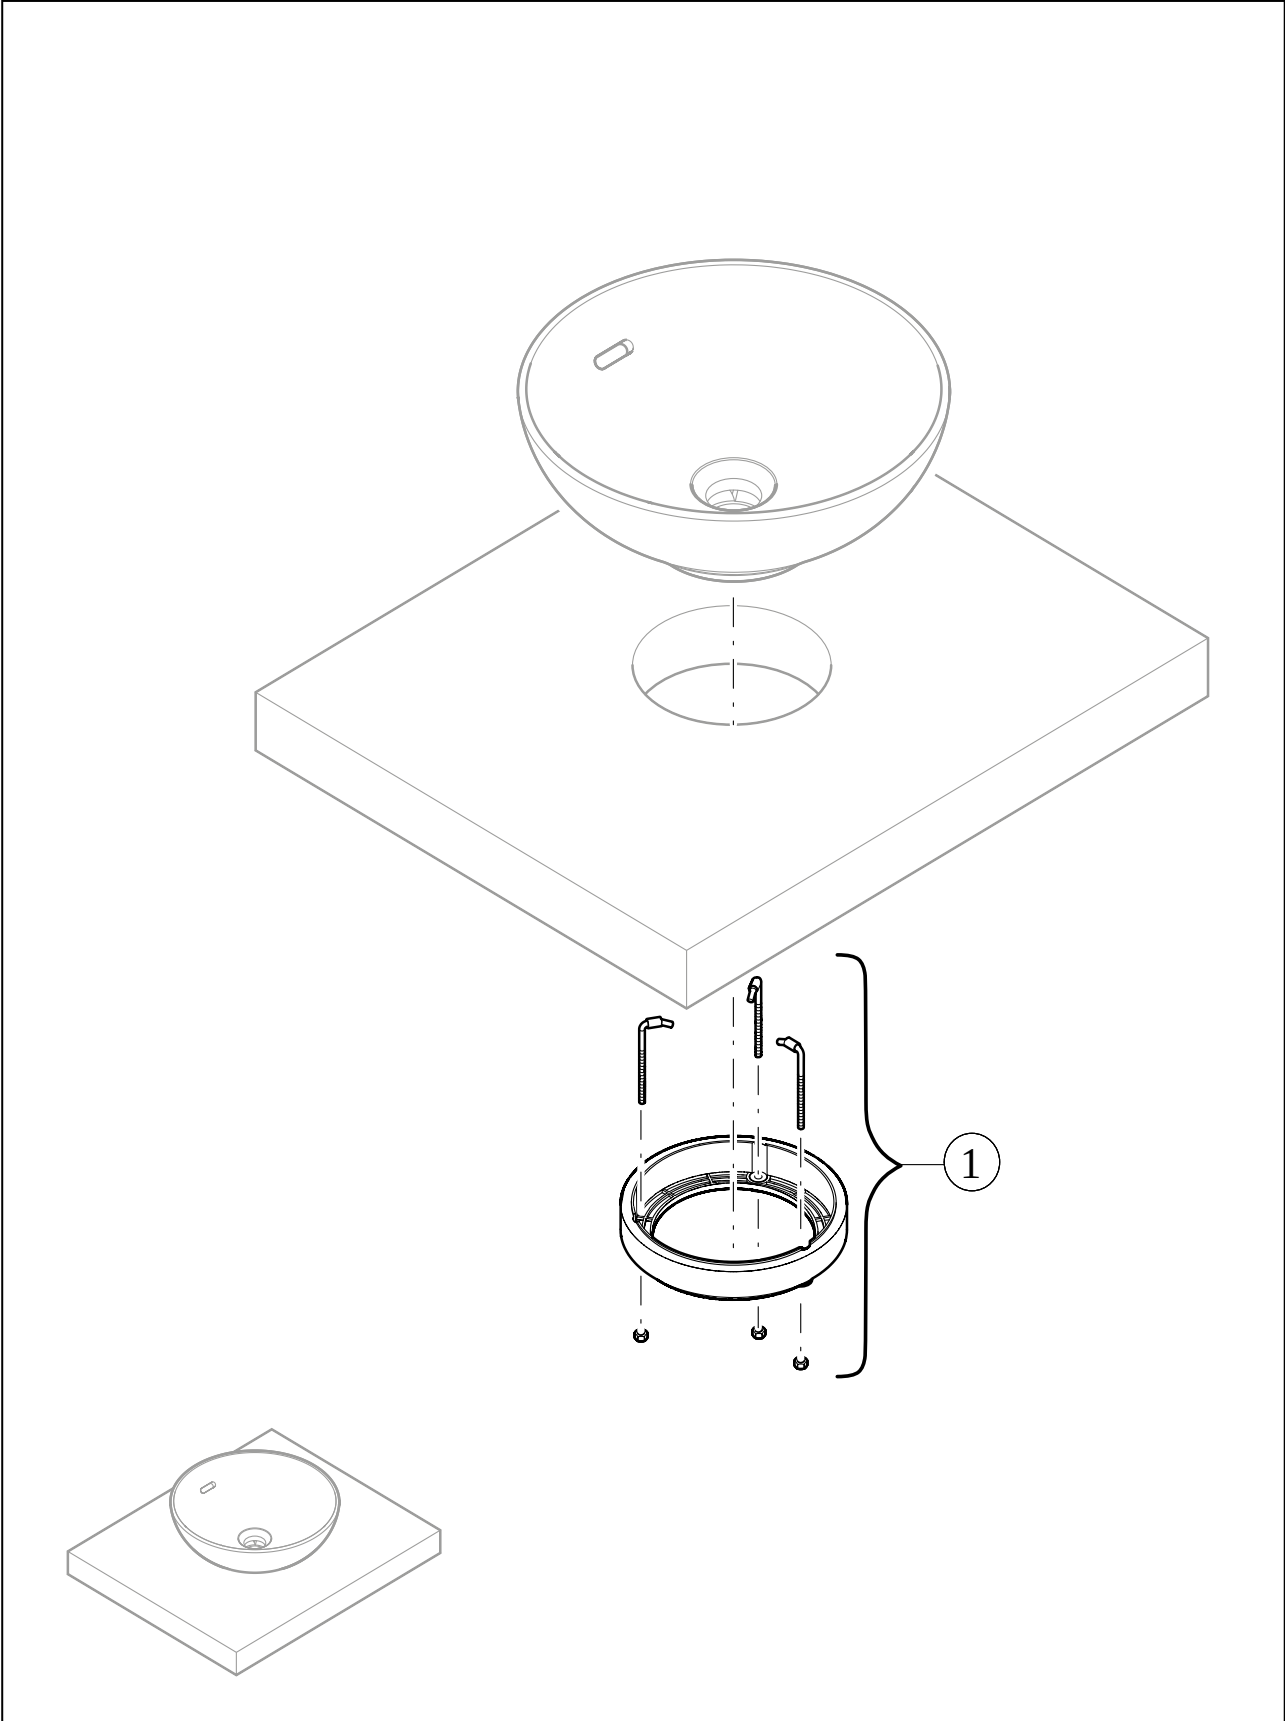

WASHBASINS LOOP & FRIENDS

PRODUCT INFORMATION

1. POSITION

Article number	4A4500i4
Article title	Villeroy & Boch Loop & Friends Surface-mounted washbasin, 380 x 380 x 120 mm, with overflow, Graphite CeramicPlus
Product designation	Surface-mounted washbasin
Collection	Loop & Friends
Assembly / Assembly type	Surface-mounted
Scope of delivery	1 x surface-mounted washbasin , 1 x fastening set 1 x cut-out template
Length in mm	380
Width in mm	380
Height in mm	120
Interior depth	100
Diameter in mm	380
Weight in kg	6,60
express delivery	No
Suitable for	Wall-mounted tap fittings, Matching Villeroy&Boch furniture Tap fitting with raised base
Material	TitanCeram
Surface	matt
Colour name	Graphite CeramicPlus
With TitanGlaze	Yes
With overflow	Yes
EAN number	4062373849217

COLOUR

COLOUR DESIGNATION

Graphite

TECHNICAL DRAWINGS

4A4500i4

EXPLOSION DRAWINGS

BILL OF MATERIALS

No.	Article No.	Description	Quantity
1	92221700	Fastening set	1