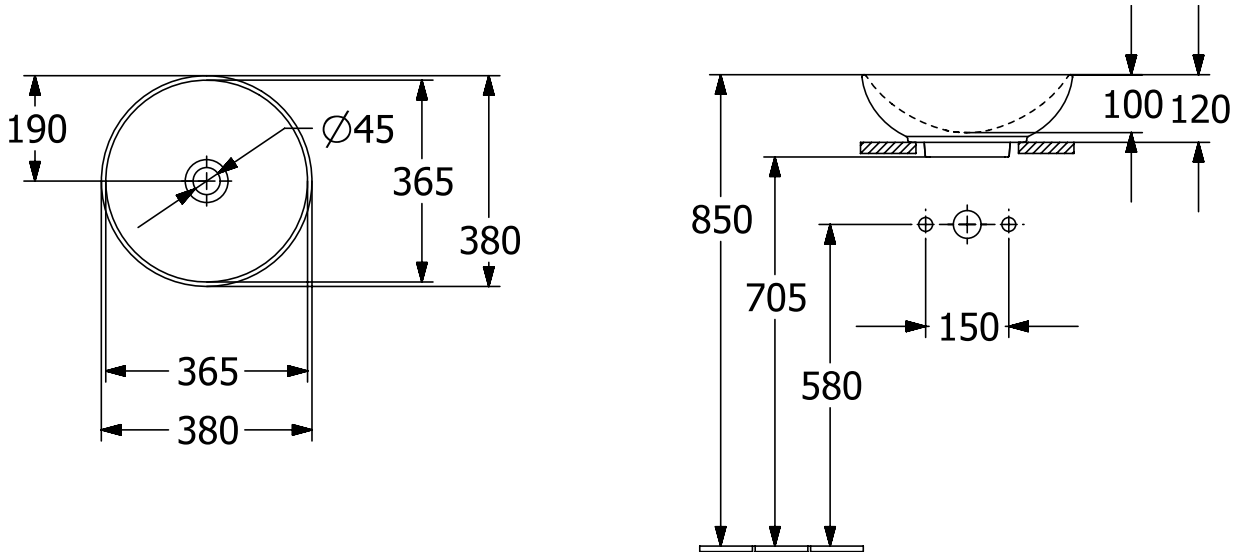

WASHBASINS LOOP & FRIENDS

PRODUCT INFORMATION

1. POSITION

Article number	4A4500i4
Article title	Villeroy & Boch Loop & Friends Surface-mounted washbasin, 380 x 380 x 120 mm, with overflow, Graphite CeramicPlus
Product designation	Surface-mounted washbasin
Collection	Loop & Friends
Assembly / Assembly type	Surface-mounted
Scope of delivery	1 x surface-mounted washbasin , 1 x fastening set 1 x cut-out template
Length in mm	380
Width in mm	380
Height in mm	120
Interior depth	100
Diameter in mm	380
Weight in kg	6,60
express delivery	No
Suitable for	Wall-mounted tap fittings, Matching Villeroy&Boch furniture Tap fitting with raised base
Material	TitanCeram
Surface	matt
Colour name	Graphite CeramicPlus
With TitanGlaze	Yes
With overflow	Yes
EAN number	4062373849217

COLOUR

COLOUR DESIGNATION

Graphite

TECHNICAL DRAWINGS

4A4500i4

EXPLOSION DRAWINGS

BILL OF MATERIALS

No.	Article No.	Description	Quantity
1	92221700	Fastening set	1