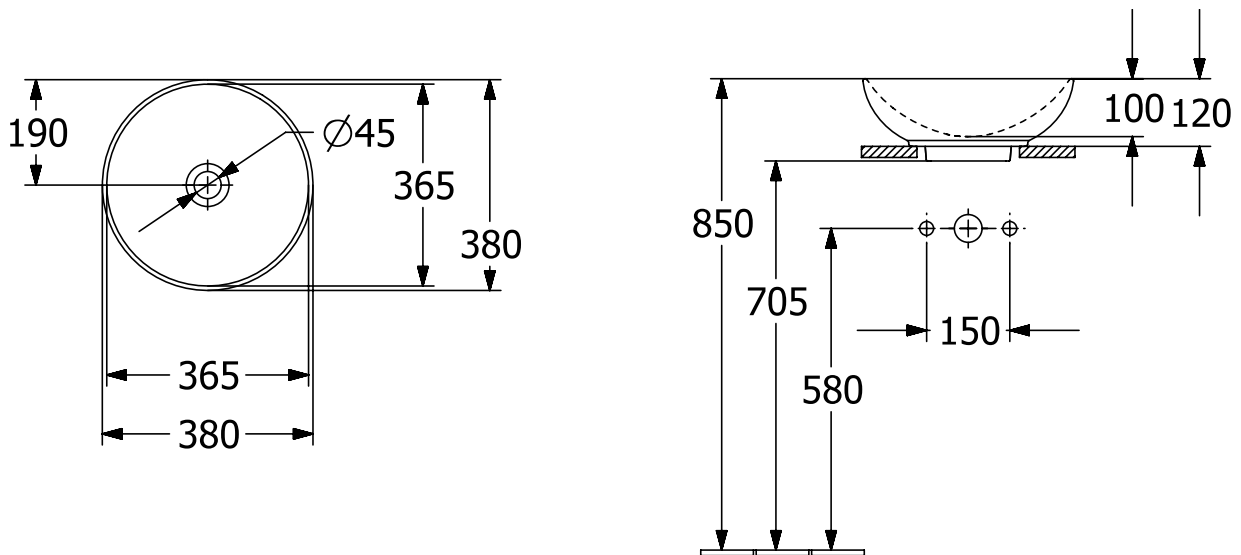

WASHBASINS LOOP & FRIENDS

PRODUCT INFORMATION

1. POSITION

Article number	4A4500R1
Article title	Villeroy & Boch Loop & Friends Surface-mounted washbasin, 380 x 380 x 120 mm, with overflow, White Alpin CeramicPlus
Product designation	Surface-mounted washbasin
Collection	Loop & Friends
Assembly / Assembly type	Surface-mounted
Scope of delivery	1 x surface-mounted washbasin , 1 x fastening set 1 x cut-out template
Length in mm	380
Width in mm	380
Height in mm	120
Interior depth	100
Diameter in mm	380
Weight in kg	6,60
express delivery	No
Suitable for	Wall-mounted tap fittings, Matching Villeroy&Boch furniture Tap fitting with raised base
Material	TitanCeram
Surface	glossy
Colour name	White Alpin CeramicPlus
With TitanGlaze	No
With overflow	Yes
EAN number	4062373849255

COLOUR

COLOUR DESIGNATION

White Alpin

TECHNICAL DRAWINGS

4A4500R1

EXPLOSION DRAWINGS

BILL OF MATERIALS

No.	Article No.	Description	Quantity
1	92221700	Fastening set	1