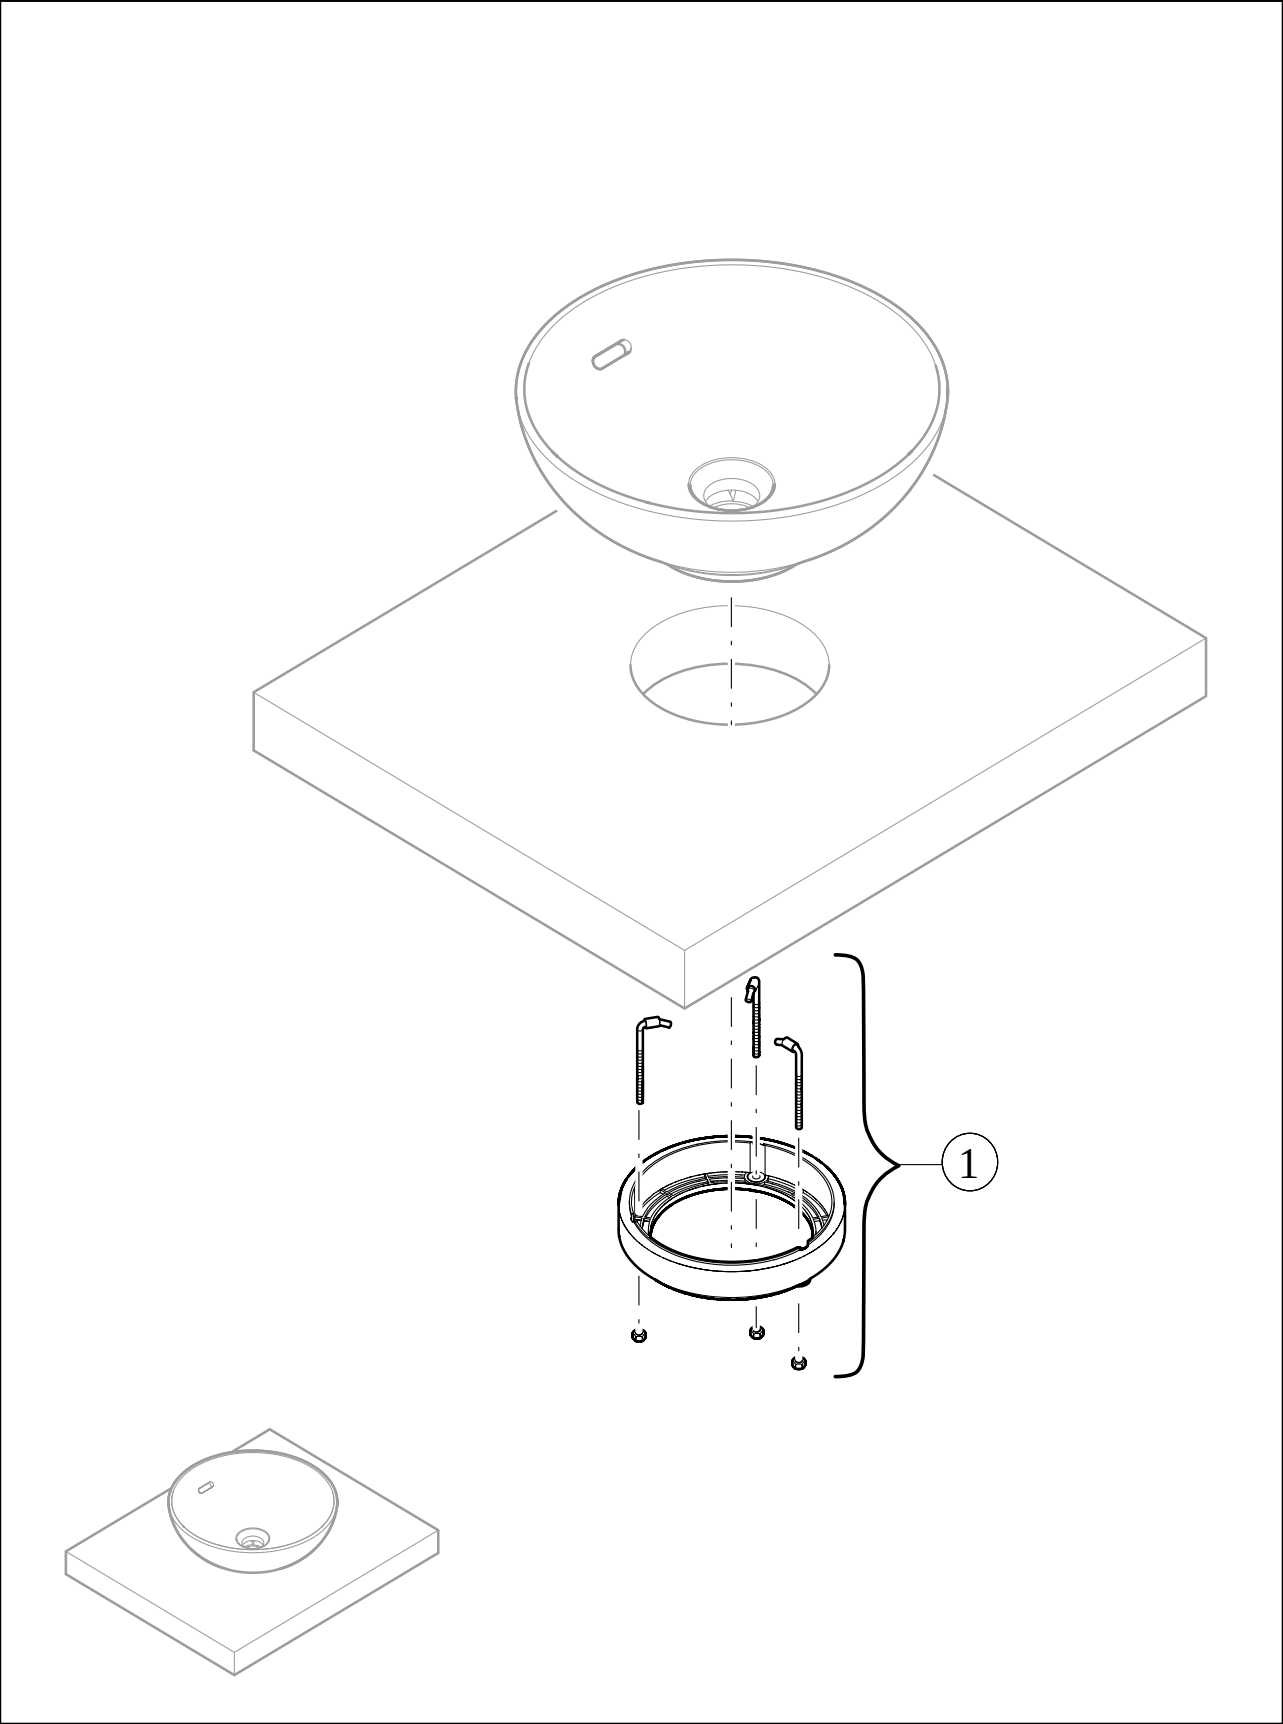

WASHBASINS LOOP & FRIENDS

PRODUCT INFORMATION

1. POSITION

Article number	4A4500R1
Article title	Villeroy & Boch Loop & Friends Surface-mounted washbasin, 380 x 380 x 120 mm, with overflow, White Alpin CeramicPlus
Product designation	Surface-mounted washbasin
Collection	Loop & Friends
Assembly / Assembly type	Surface-mounted
Scope of delivery	1 x surface-mounted washbasin , 1 x fastening set 1 x cut-out template
Length in mm	380
Width in mm	380
Height in mm	120
Interior depth	100
Diameter in mm	380
Weight in kg	6,60
express delivery	No
Suitable for	Wall-mounted tap fittings, Matching Villeroy&Boch furniture Tap fitting with raised base
Material	TitanCeram
Surface	glossy
Colour name	White Alpin CeramicPlus
With TitanGlaze	No
With overflow	Yes
EAN number	4062373849255

COLOUR

COLOUR DESIGNATION

White Alpin

TECHNICAL DRAWINGS

4A4500R1

EXPLOSION DRAWINGS

BILL OF MATERIALS

No.	Article No.	Description	Quantity
1	92221700	Fastening set	1