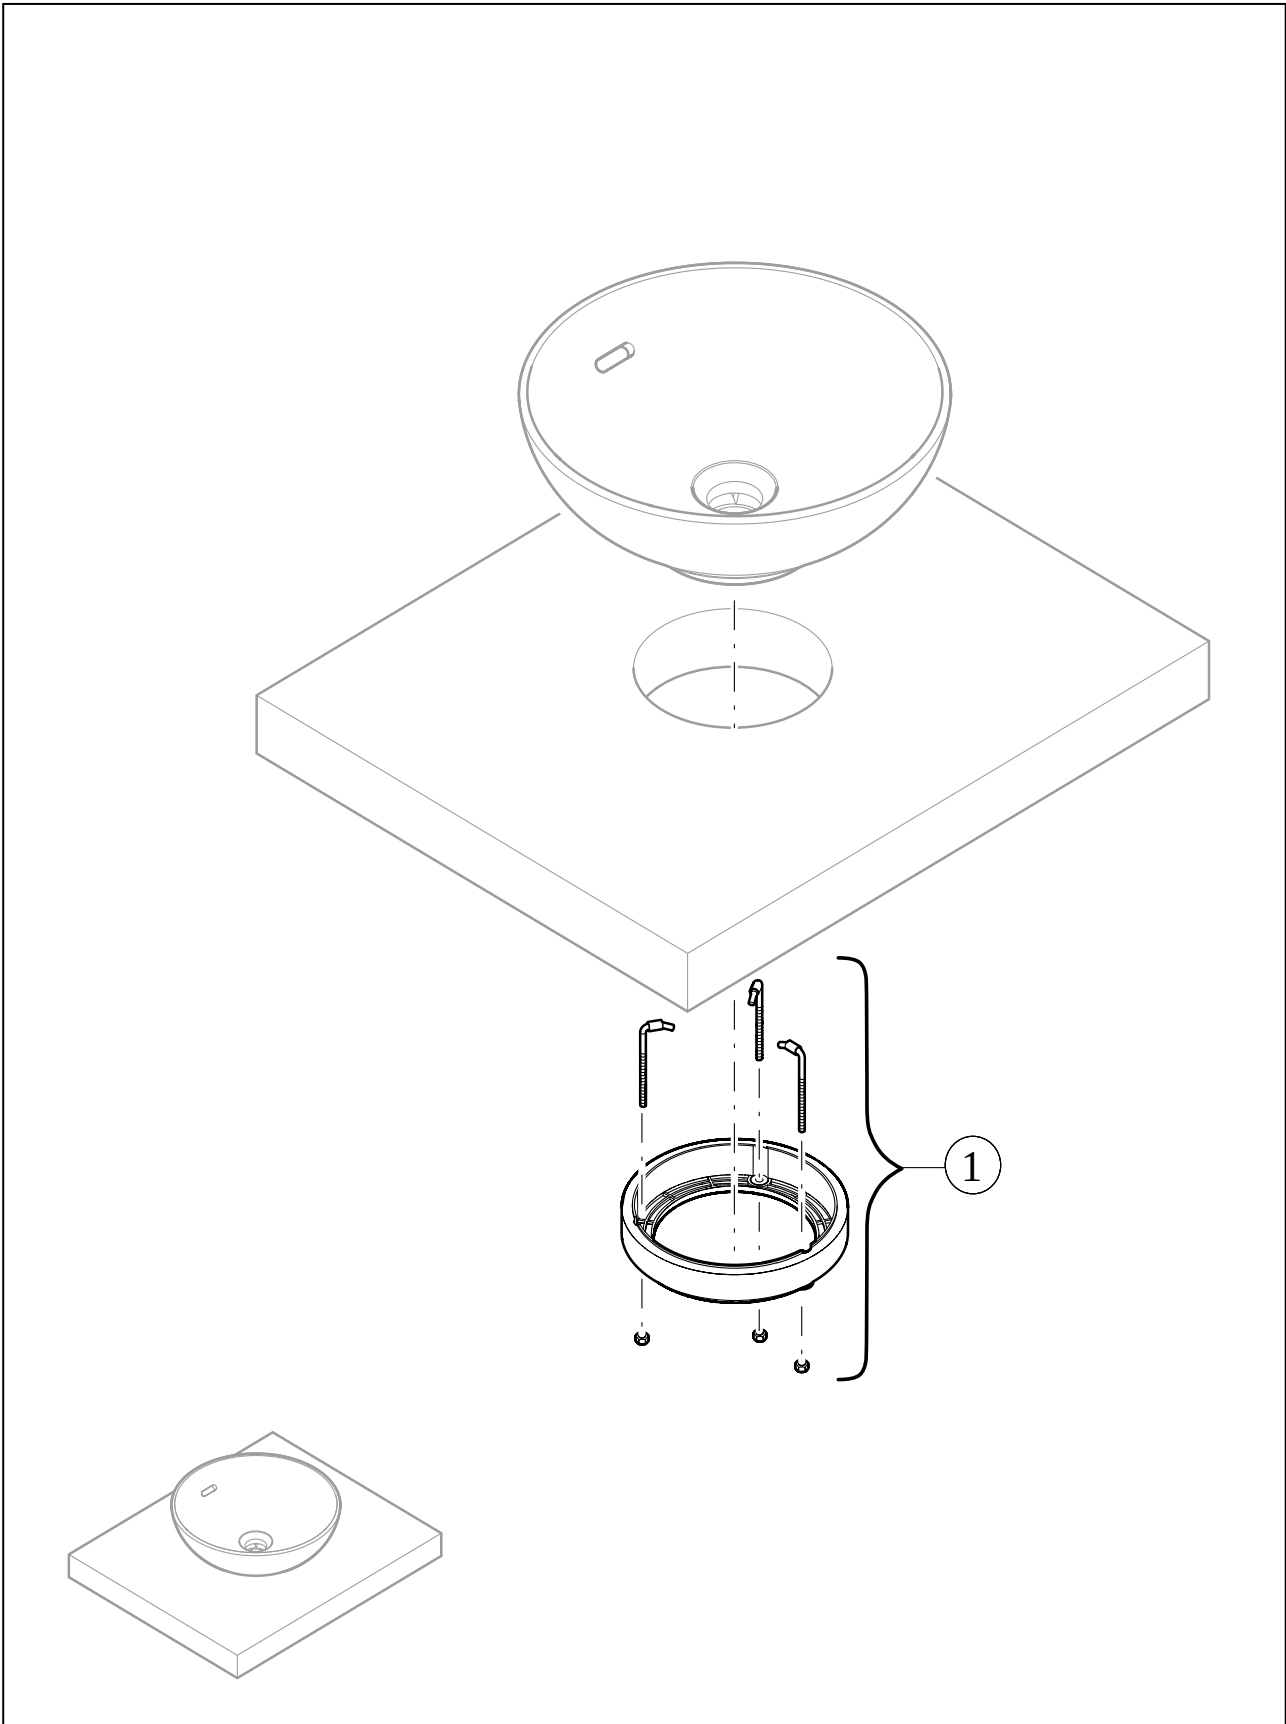

#### 1. POSITION

|                          |   |
|--------------------------|---|
| <b>Article number</b>    | <b>4A450001</b>   |
| Article title            | Villeroy & Boch Loop & Friends<br>Surface-mounted washbasin, 380 x<br>380 x 120 mm, with overflow, White<br>Alpin |
| Product designation      | Surface-mounted washbasin   |
| Collection               | Loop & Friends  |
| Assembly / Assembly type | Surface-mounted   |
| Scope of delivery        | 1 x surface-mounted washbasin , 1 x<br>fastening set 1 x cut-out template   |
| Length in mm             | 380   |
| Width in mm              | 380   |
| Height in mm             | 120   |
| Interior depth           | 100   |
| Diameter in mm           | 380   |
| Weight in kg             | 6,60  |
| express delivery         | No  |
| Suitable for             | Wall-mounted tap fittings, Matching<br>Villeroy&Boch furniture Tap fitting<br>with raised base                    |
| Material                 | TitanCeram  |
| Surface                  | glossy  |
| Colour name              | White Alpin   |
| With TitanGlaze          | No  |
| With overflow            | Yes   |
| EAN number               | 4062373849224   |

#### COLOUR DESIGNATION

White Alpin

TECHNICAL DRAWINGS

4A450001

EXPLOSION DRAWINGS

---

BILL OF MATERIALS

---