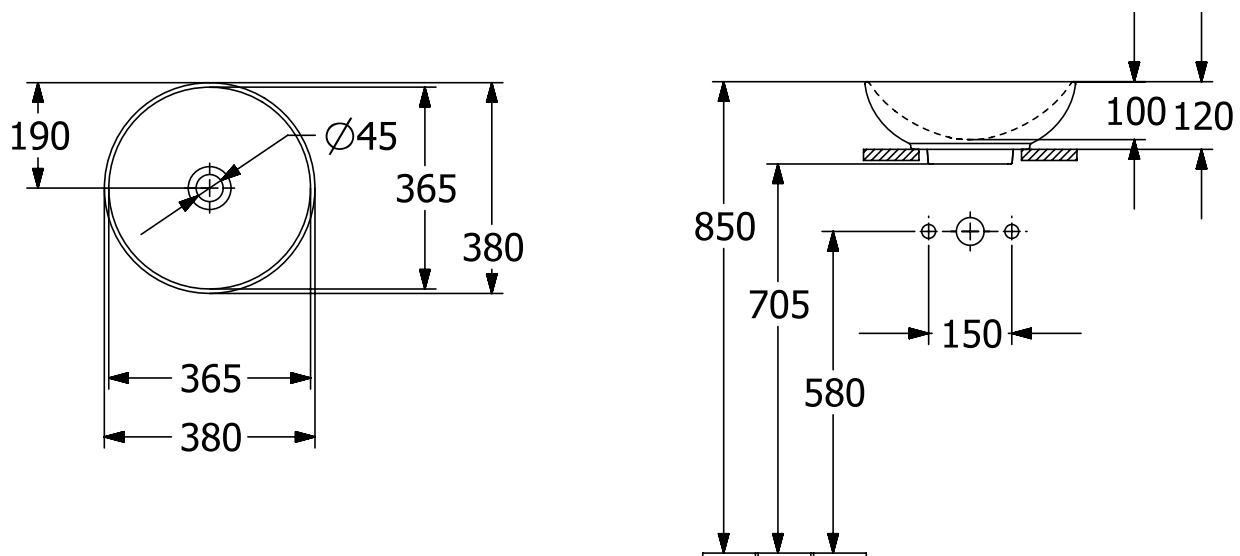

TECHNICAL DRAWINGS

4A450001