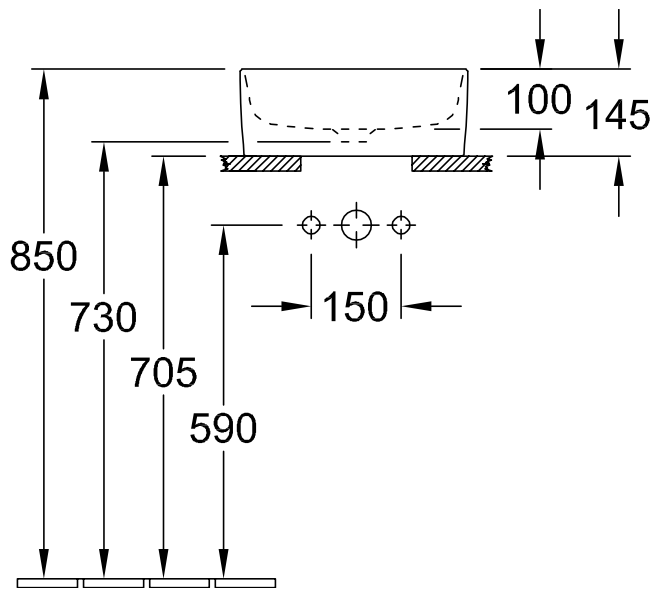

WASHBASINS COLLARO

PRODUCT INFORMATION

1. POSITION

Article number	4A2138RW
Article title	Villeroy & Boch Collaro Surface-mounted washbasin, 380 x 380 x 145 mm, without overflow, Stone White CeramicPlus
Product designation	Surface-mounted washbasin
Collection	Collaro
Assembly / Assembly type	Surface-mounted
Assembly instructions	Recommendation: to be installed with a gap of at least 50 mm between the washbasin and the wall
Scope of delivery	1 x surface-mounted washbasin , 1 x fastening set 1 x cut-out template
Ordering information	Please order non-closable drain valve separately.
Length in mm	380
Width in mm	380
Height in mm	145
Interior depth	100
Weight in kg	10,70
express delivery	No
Suitable for	Wall-mounted tap fittings, Matching Villeroy&Boch furniture Tap fitting with raised base
Material	TitanCeram
Surface	matt
Colour name	Stone White CeramicPlus
With TitanGlaze	Yes
With overflow	No
EAN number	4051202849733

COLOUR

COLOUR DESIGNATION

Stone White

TECHNICAL DRAWINGS

4A2138RW

EXPLOSION DRAWINGS

BILL OF MATERIALS

No.	Article No.	Description	Quantity
1	92225600	Fastening set	1