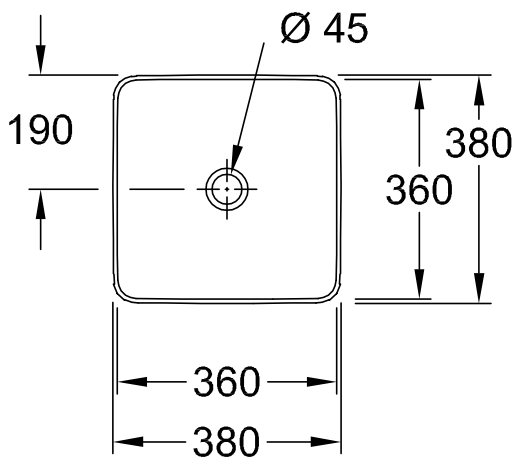

WASHBASINS COLLARO

PRODUCT INFORMATION

1. POSITION

Article number	4A2138RW
Article title	Villeroy & Boch Collaro Surface-mounted washbasin, 380 x 380 x 145 mm, without overflow, Stone White CeramicPlus
Product designation	Surface-mounted washbasin
Collection	Collaro
Assembly / Assembly type	Surface-mounted
Assembly instructions	Recommendation: to be installed with a gap of at least 50 mm between the washbasin and the wall
Scope of delivery	1 x surface-mounted washbasin , 1 x fastening set 1 x cut-out template
Ordering information	Please order non-closable drain valve separately.
Length in mm	380
Width in mm	380
Height in mm	145
Interior depth	100
Weight in kg	10,70
express delivery	No
Suitable for	Wall-mounted tap fittings, Matching Villeroy&Boch furniture Tap fitting with raised base
Material	TitanCeram
Surface	matt
Colour name	Stone White CeramicPlus
With TitanGlaze	Yes
With overflow	No
EAN number	4051202849733

COLOUR

COLOUR DESIGNATION

Stone White

TECHNICAL DRAWINGS

4A2138RW

EXPLOSION DRAWINGS

BILL OF MATERIALS

No.	Article No.	Description	Quantity
1	92225600	Fastening set	1