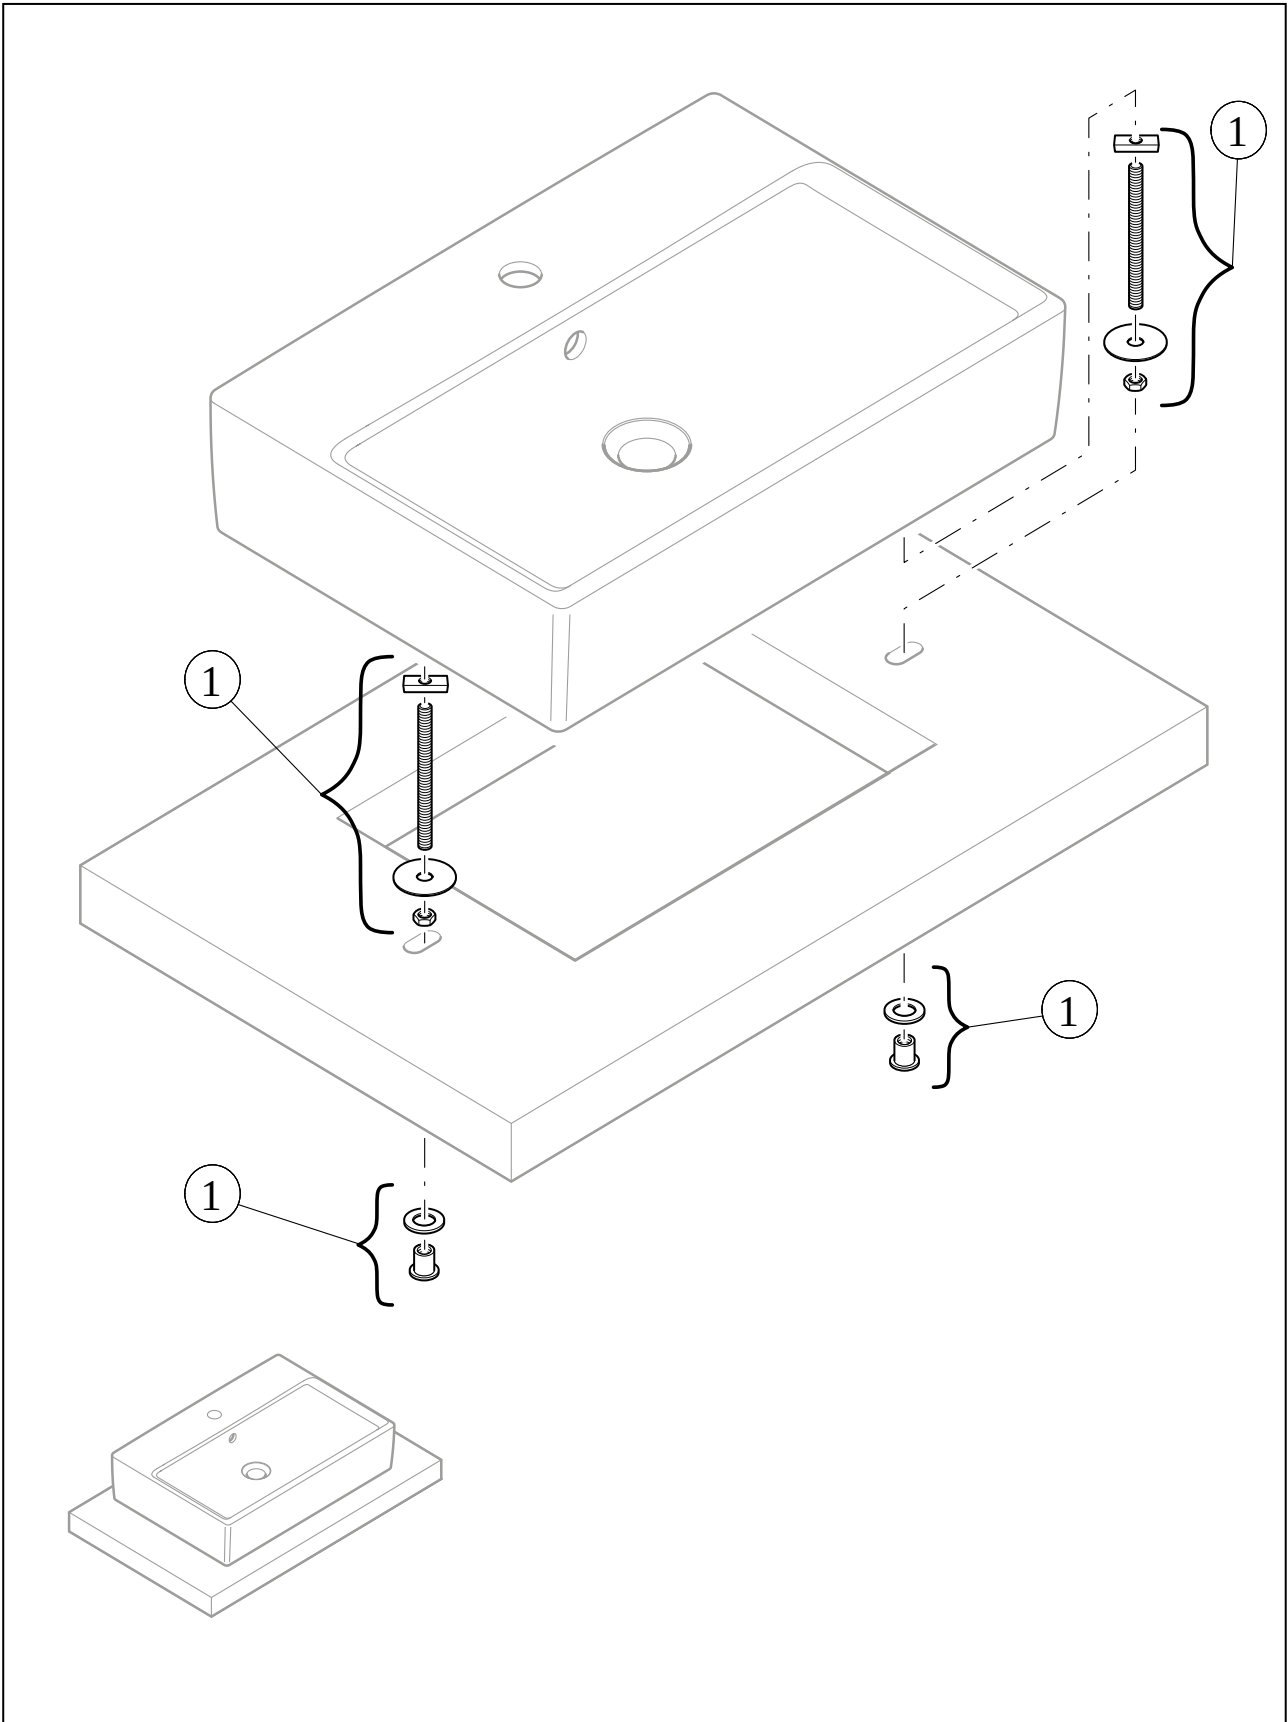

WASHBASINS COLLARO

PRODUCT INFORMATION

1. POSITION

Article number	4A2138RW
Article title	Villeroy & Boch Collaro Surface-mounted washbasin, 380 x 380 x 145 mm, without overflow, Stone White CeramicPlus
Product designation	Surface-mounted washbasin
Collection	Collaro
Assembly / Assembly type	Surface-mounted
Assembly instructions	Recommendation: to be installed with a gap of at least 50 mm between the washbasin and the wall
Scope of delivery	1 x surface-mounted washbasin , 1 x fastening set 1 x cut-out template
Ordering information	Please order non-closable drain valve separately.
Length in mm	380
Width in mm	380
Height in mm	145
Interior depth	100
Weight in kg	10,70
express delivery	No
Suitable for	Wall-mounted tap fittings, Matching Villeroy&Boch furniture Tap fitting with raised base
Material	TitanCeram
Surface	matt
Colour name	Stone White CeramicPlus
With TitanGlaze	Yes
With overflow	No
EAN number	4051202849733

COLOUR

COLOUR DESIGNATION

Stone White

TECHNICAL DRAWINGS

4A2138RW

EXPLOSION DRAWINGS

BILL OF MATERIALS

No.	Article No.	Description	Quantity
1	92225600	Fastening set	1