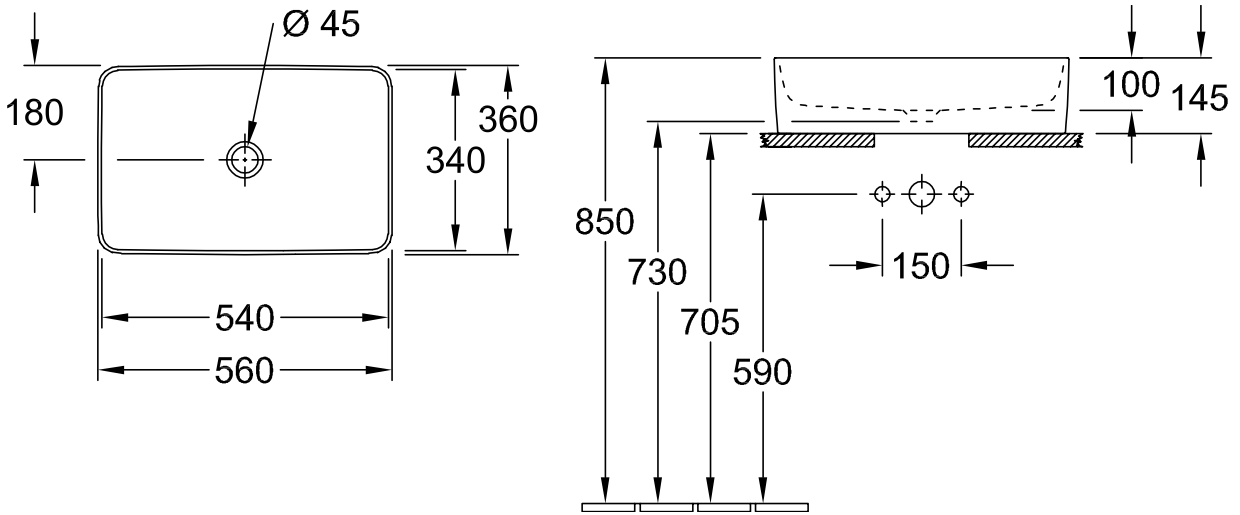

WASHBASINS COLLARO

PRODUCT INFORMATION

1. POSITION

Article number	4A2056RW
Article title	Villeroy & Boch Collaro Surface-mounted washbasin, 560 x 360 x 145 mm, without overflow, Stone White CeramicPlus
Product designation	Surface-mounted washbasin
Collection	Collaro
Assembly / Assembly type	Surface-mounted
Assembly instructions	Recommendation: to be installed with a gap of at least 50 mm between the washbasin and the wall
Scope of delivery	1 x surface-mounted washbasin , 1 x fastening set 1 x cut-out template
Ordering information	Please order non-closable drain valve separately.
Length in mm	360
Width in mm	560
Height in mm	145
Interior depth	100
Weight in kg	14,37
express delivery	No
Suitable for	Wall-mounted tap fittings, Matching Villeroy&Boch furniture Tap fitting with raised base
Material	TitanCeram
Surface	matt
Colour name	Stone White CeramicPlus
With TitanGlaze	Yes
With overflow	No
EAN number	4051202844554

COLOUR

COLOUR DESIGNATION

Stone White

TECHNICAL DRAWINGS

4A2056RW

EXPLOSION DRAWINGS

BILL OF MATERIALS

No.	Article No.	Description	Quantity
1	92225600	Fastening set	1