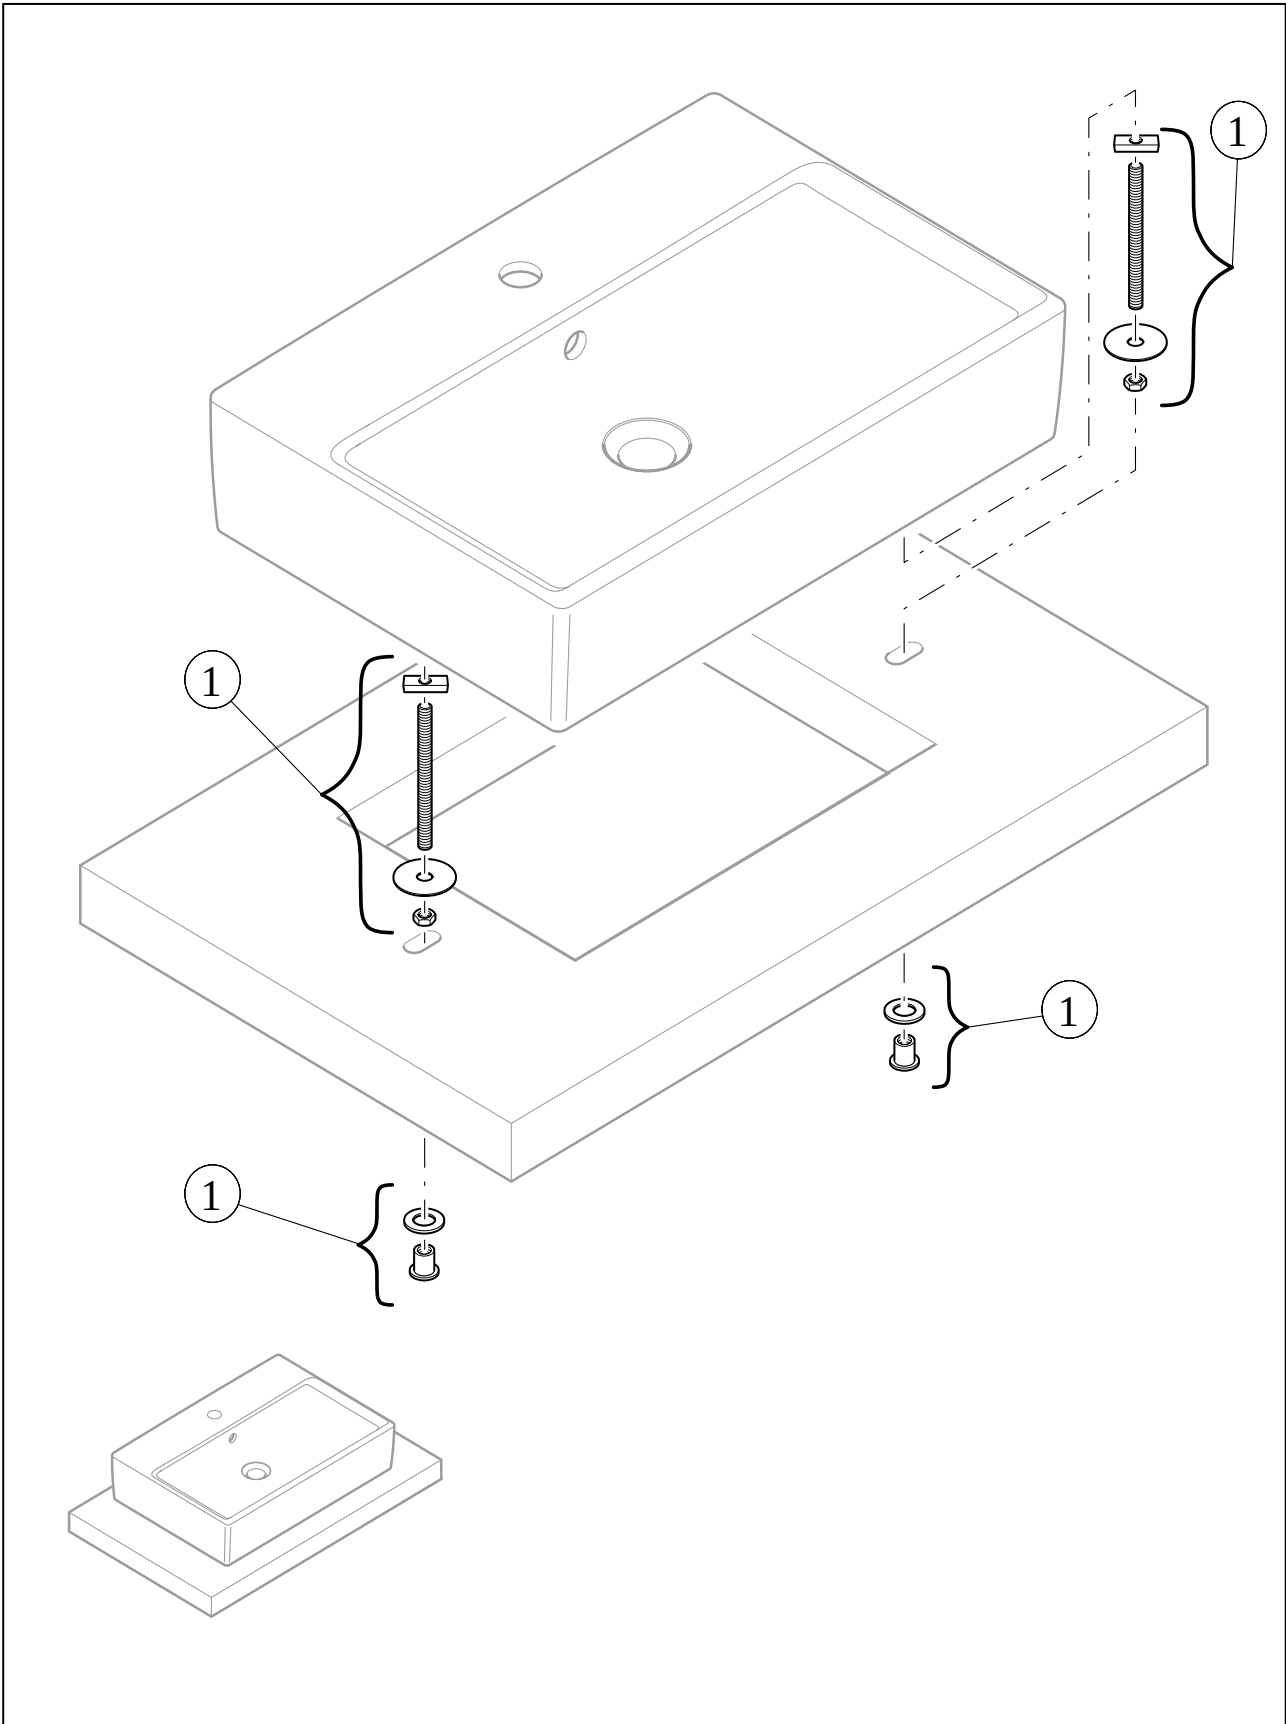

WASHBASINS COLLARO

PRODUCT INFORMATION

1. POSITION

Article number	4A2056RW
Article title	Villeroy & Boch Collaro Surface-mounted washbasin, 560 x 360 x 145 mm, without overflow, Stone White CeramicPlus
Product designation	Surface-mounted washbasin
Collection	Collaro
Assembly / Assembly type	Surface-mounted
Assembly instructions	Recommendation: to be installed with a gap of at least 50 mm between the washbasin and the wall
Scope of delivery	1 x surface-mounted washbasin , 1 x fastening set 1 x cut-out template
Ordering information	Please order non-closable drain valve separately.
Length in mm	360
Width in mm	560
Height in mm	145
Interior depth	100
Weight in kg	14,37
express delivery	No
Suitable for	Wall-mounted tap fittings, Matching Villeroy&Boch furniture Tap fitting with raised base
Material	TitanCeram
Surface	matt
Colour name	Stone White CeramicPlus
With TitanGlaze	Yes
With overflow	No
EAN number	4051202844554

COLOUR

COLOUR DESIGNATION

Stone White

TECHNICAL DRAWINGS

4A2056RW

EXPLOSION DRAWINGS

BILL OF MATERIALS

No.	Article No.	Description	Quantity
1	92225600	Fastening set	1