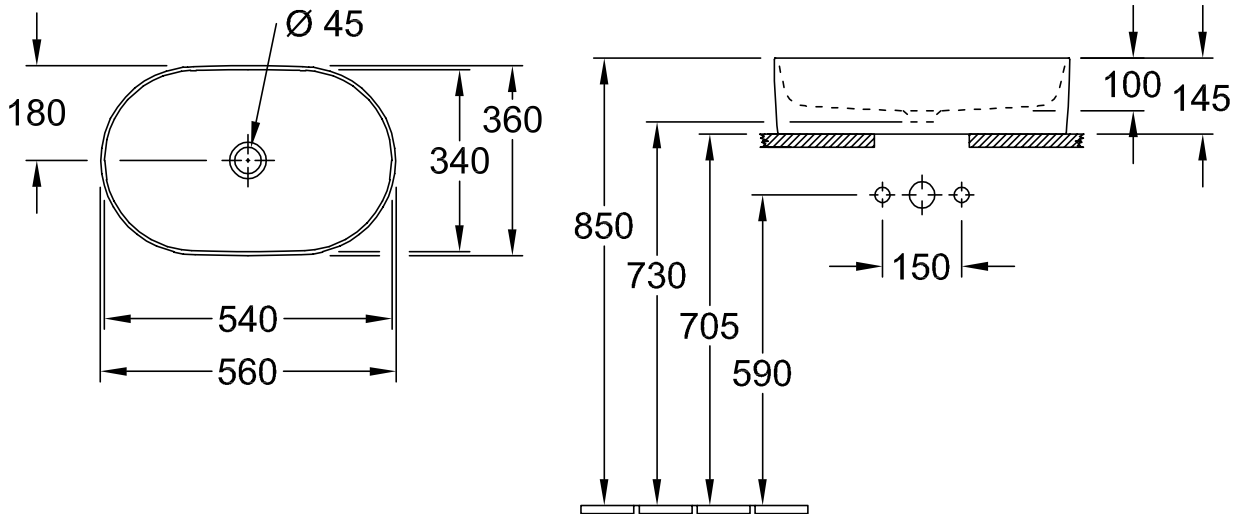

WASHBASINS COLLARO

PRODUCT INFORMATION

1. POSITION

Article number	4A1956RW
Article title	Villeroy & Boch Collaro Surface-mounted washbasin, 560 x 360 x 145 mm, without overflow, Stone White CeramicPlus
Product designation	Surface-mounted washbasin
Collection	Collaro
Assembly / Assembly type	Surface-mounted
Assembly instructions	Recommendation: to be installed with a gap of at least 50 mm between the washbasin and the wall
Scope of delivery	1 x surface-mounted washbasin , 1 x fastening set 1 x cut-out template
Ordering information	Please order non-closable drain valve separately.
Length in mm	360
Width in mm	560
Height in mm	145
Interior depth	100
Weight in kg	12,00
express delivery	No
Suitable for	Wall-mounted tap fittings, Matching Villeroy&Boch furniture Tap fitting with raised base
Material	TitanCeram
Surface	matt
Colour name	Stone White CeramicPlus
With TitanGlaze	Yes
With overflow	No
EAN number	4051202849726

COLOUR

COLOUR DESIGNATION

Stone White

TECHNICAL DRAWINGS

4A1956RW

EXPLOSION DRAWINGS

BILL OF MATERIALS

No.	Article No.	Description	Quantity
1	92225600	Fastening set	1