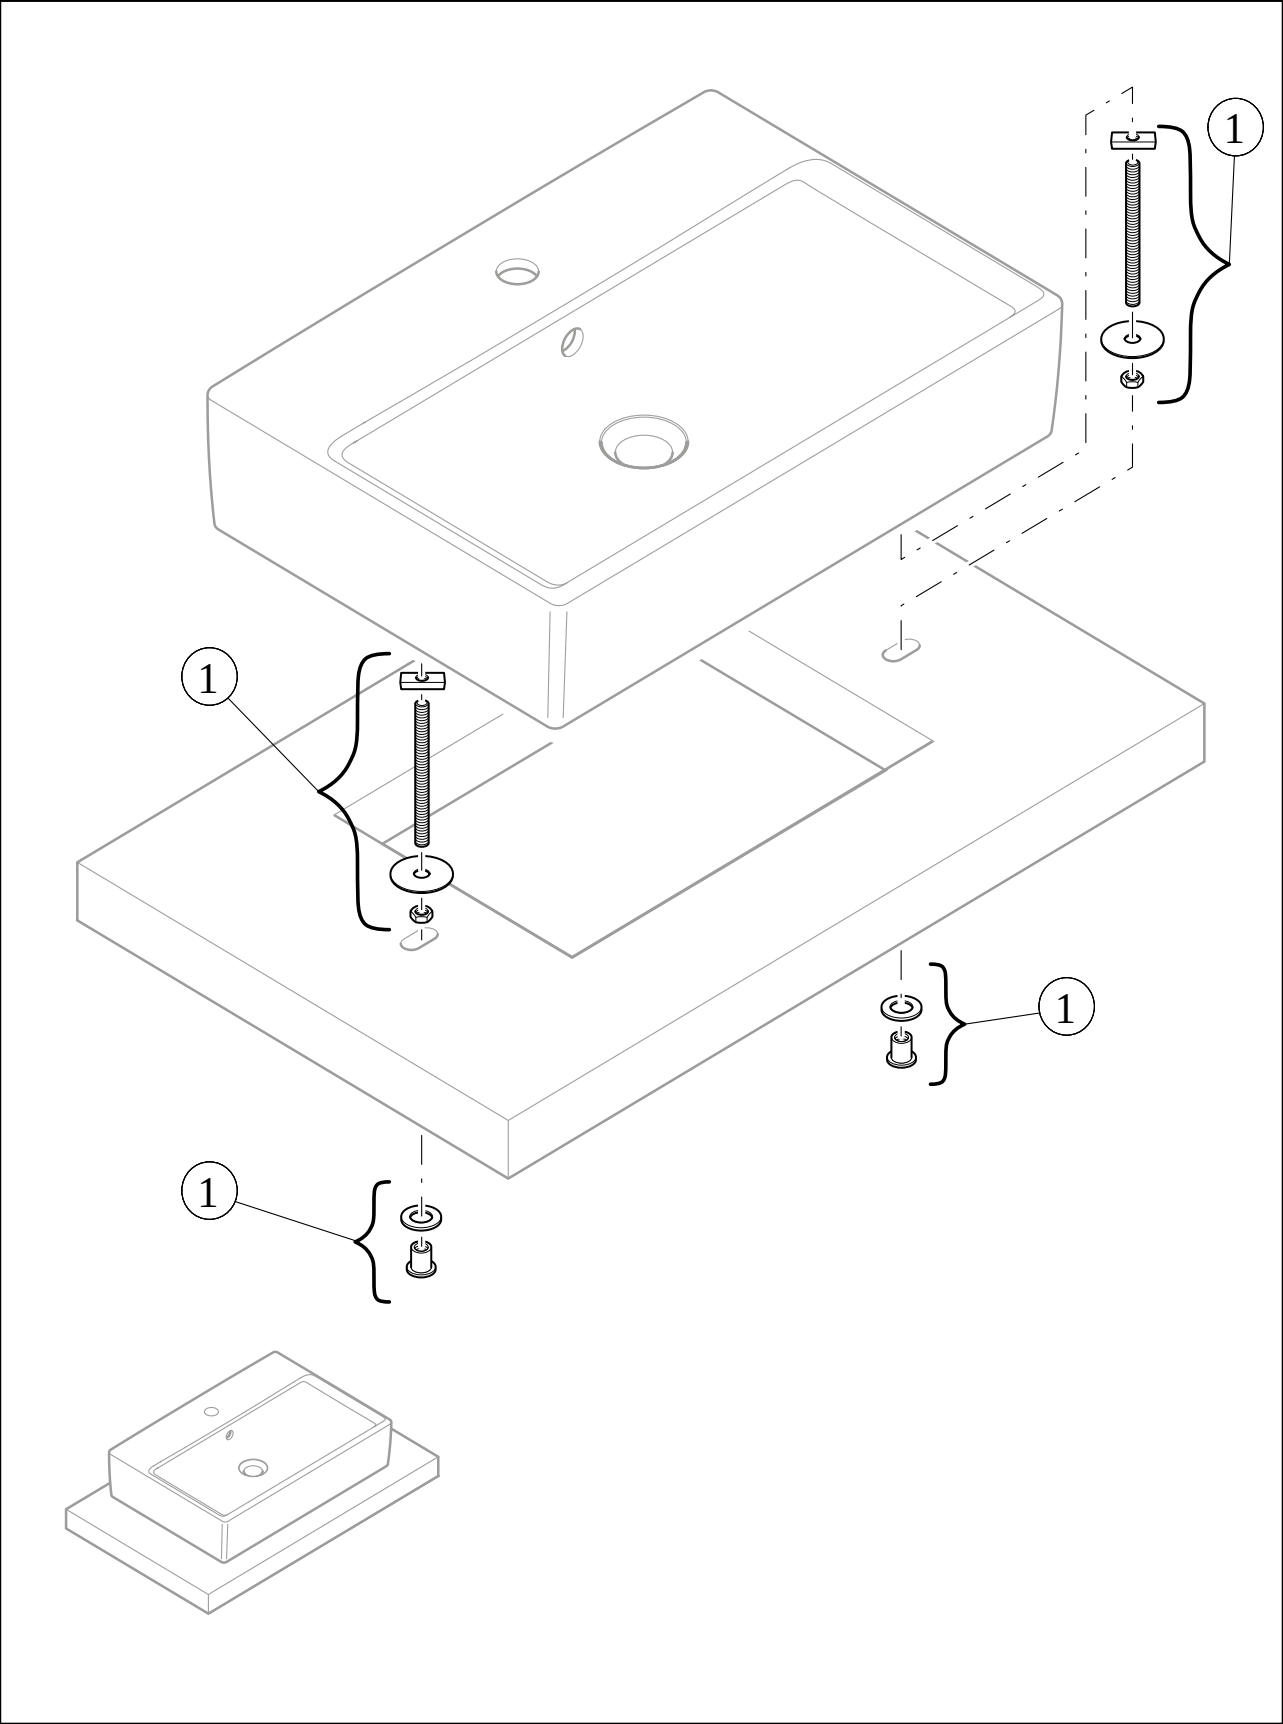

WASHBASINS COLLARO

PRODUCT INFORMATION

1. POSITION

Article number	4A1956RW
Article title	Villeroy & Boch Collaro Surface-mounted washbasin, 560 x 360 x 145 mm, without overflow, Stone White CeramicPlus
Product designation	Surface-mounted washbasin
Collection	Collaro
Assembly / Assembly type	Surface-mounted
Assembly instructions	Recommendation: to be installed with a gap of at least 50 mm between the washbasin and the wall
Scope of delivery	1 x surface-mounted washbasin , 1 x fastening set 1 x cut-out template
Ordering information	Please order non-closable drain valve separately.
Length in mm	360
Width in mm	560
Height in mm	145
Interior depth	100
Weight in kg	12,00
express delivery	No
Suitable for	Wall-mounted tap fittings, Matching Villeroy&Boch furniture Tap fitting with raised base
Material	TitanCeram
Surface	matt
Colour name	Stone White CeramicPlus
With TitanGlaze	Yes
With overflow	No
EAN number	4051202849726

COLOUR

COLOUR DESIGNATION

Stone White

TECHNICAL DRAWINGS

4A1956RW

EXPLOSION DRAWINGS

BILL OF MATERIALS

No.	Article No.	Description	Quantity
1	92225600	Fastening set	1