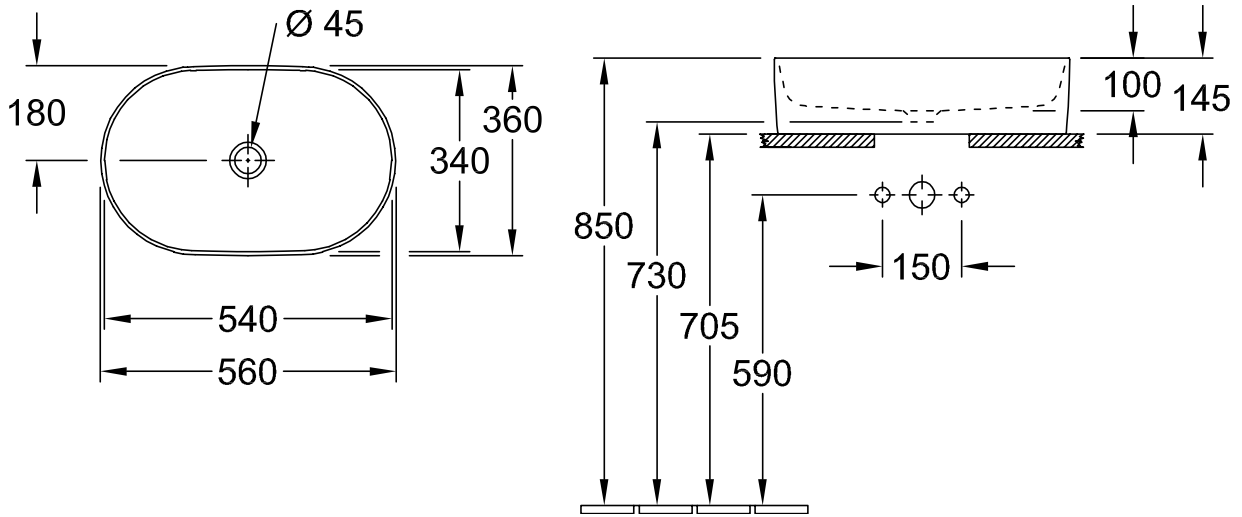

#### 1. POSITION

<b>Article number</b>	<b>4A195601</b>
Article title	Villeroy & Boch Collaro Surface-mounted washbasin, 560 x 360 x 145 mm, without overflow, White Alpin
Product designation	Surface-mounted washbasin
Collection	Collaro
Assembly / Assembly type	Surface-mounted
Assembly instructions	Recommendation: to be installed with a gap of at least 50 mm between the washbasin and the wall
Scope of delivery	1 x surface-mounted washbasin , 1 x fastening set 1 x cut-out template
Ordering information	Please order non-closable drain valve separately.
Length in mm	360
Width in mm	560
Height in mm	145
Interior depth	100
Weight in kg	12,00
express delivery	No
Suitable for	Wall-mounted tap fittings, Matching Villeroy&Boch furniture Tap fitting with raised base
Material	TitanCeram
Surface	glossy
Colour name	White Alpin
With TitanGlaze	No
With overflow	No
EAN number	4051202728663

#### COLOUR DESIGNATION

White Alpin

TECHNICAL DRAWINGS

4A195601

EXPLOSION DRAWINGS