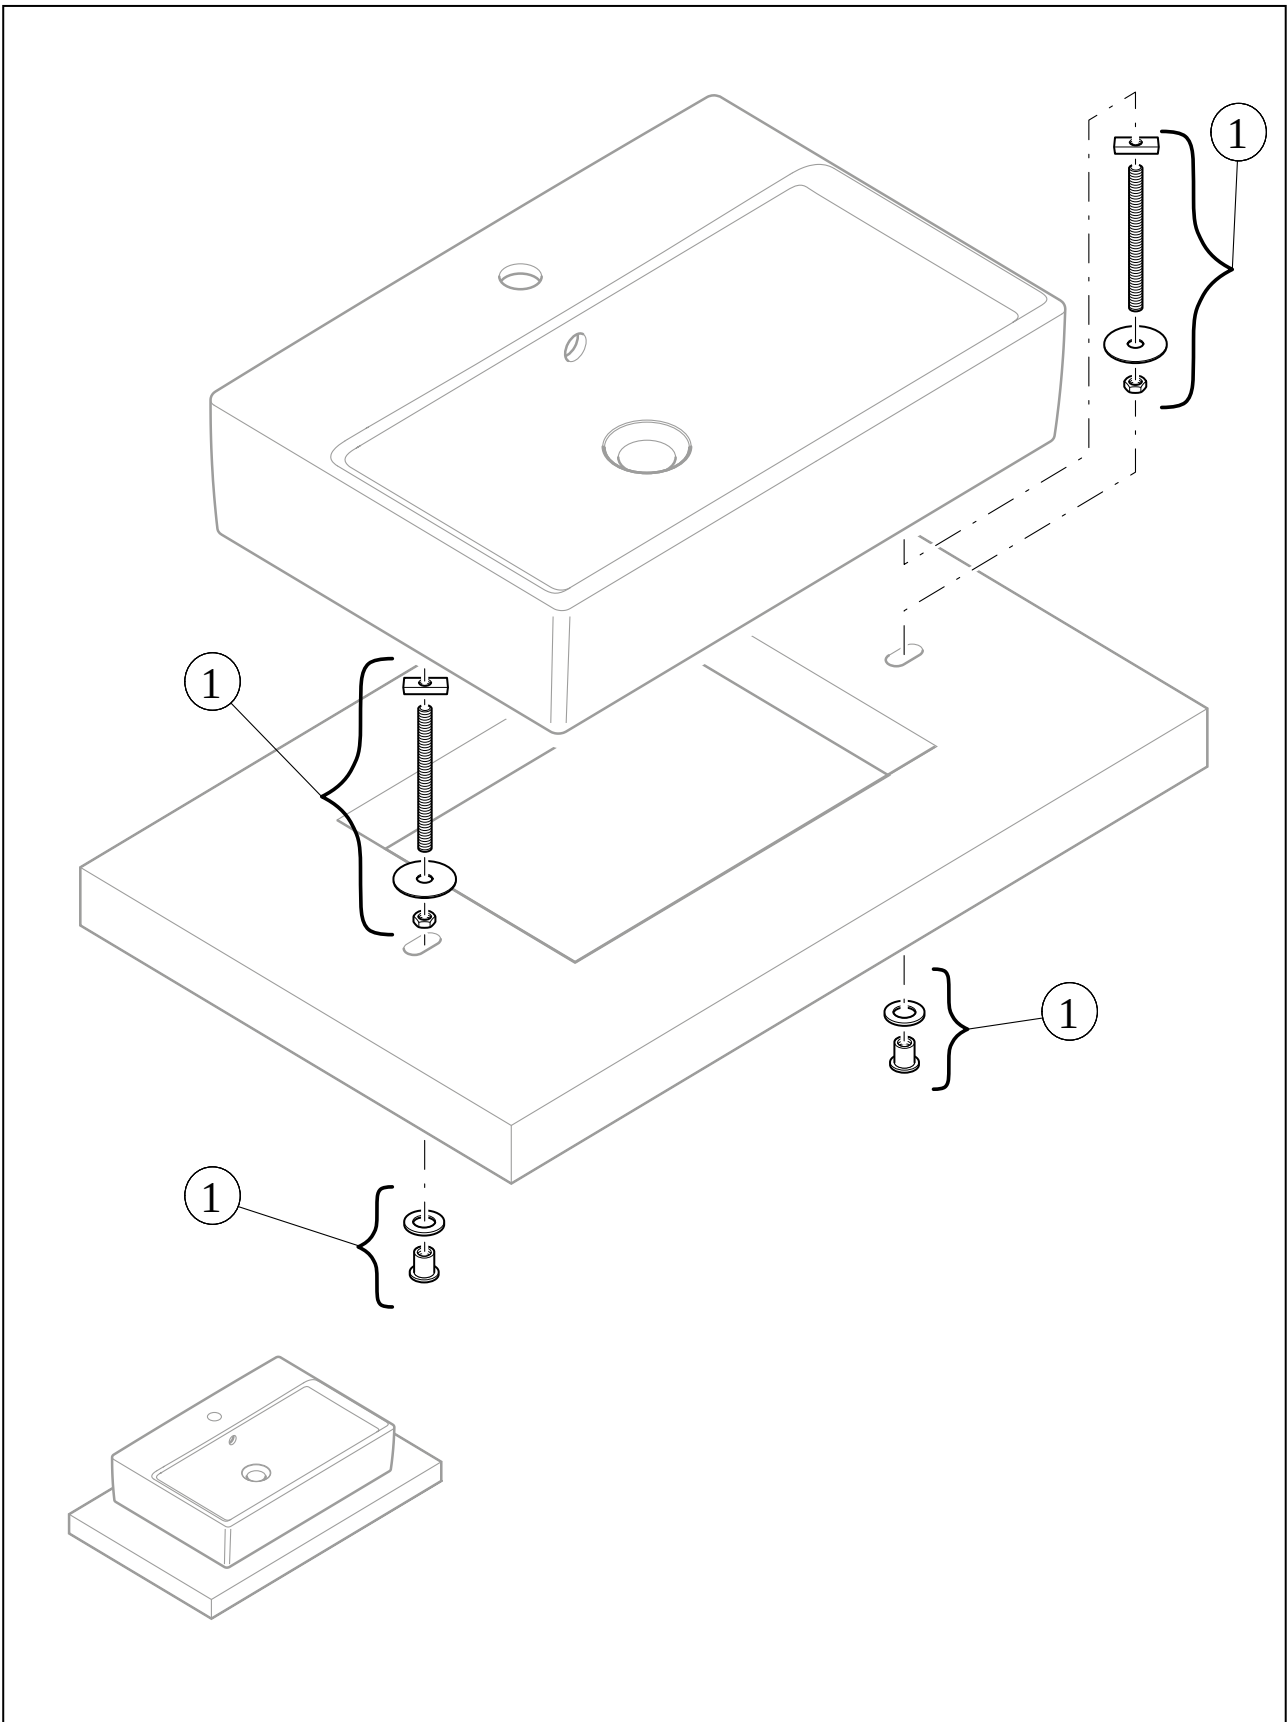

#### 1. POSITION

<b>Article number</b>	<b>4A195601</b>
Article title	Villeroy & Boch Collaro Surface-mounted washbasin, 560 x 360 x 145 mm, without overflow, White Alpin
Product designation	Surface-mounted washbasin
Collection	Collaro
Assembly / Assembly type	Surface-mounted
Assembly instructions	Recommendation: to be installed with a gap of at least 50 mm between the washbasin and the wall
Scope of delivery	1 x surface-mounted washbasin , 1 x fastening set 1 x cut-out template
Ordering information	Please order non-closable drain valve separately.
Length in mm	360
Width in mm	560
Height in mm	145
Interior depth	100
Weight in kg	12,00
express delivery	No
Suitable for	Wall-mounted tap fittings, Matching Villeroy&Boch furniture Tap fitting with raised base
Material	TitanCeram
Surface	glossy
Colour name	White Alpin
With TitanGlaze	No
With overflow	No
EAN number	4051202728663

#### COLOUR DESIGNATION

White Alpin

TECHNICAL DRAWINGS

4A195601

EXPLOSION DRAWINGS

## BILL OF MATERIALS

No.	Article No.	Description	Quantity
1	92225600	Fastening set	1