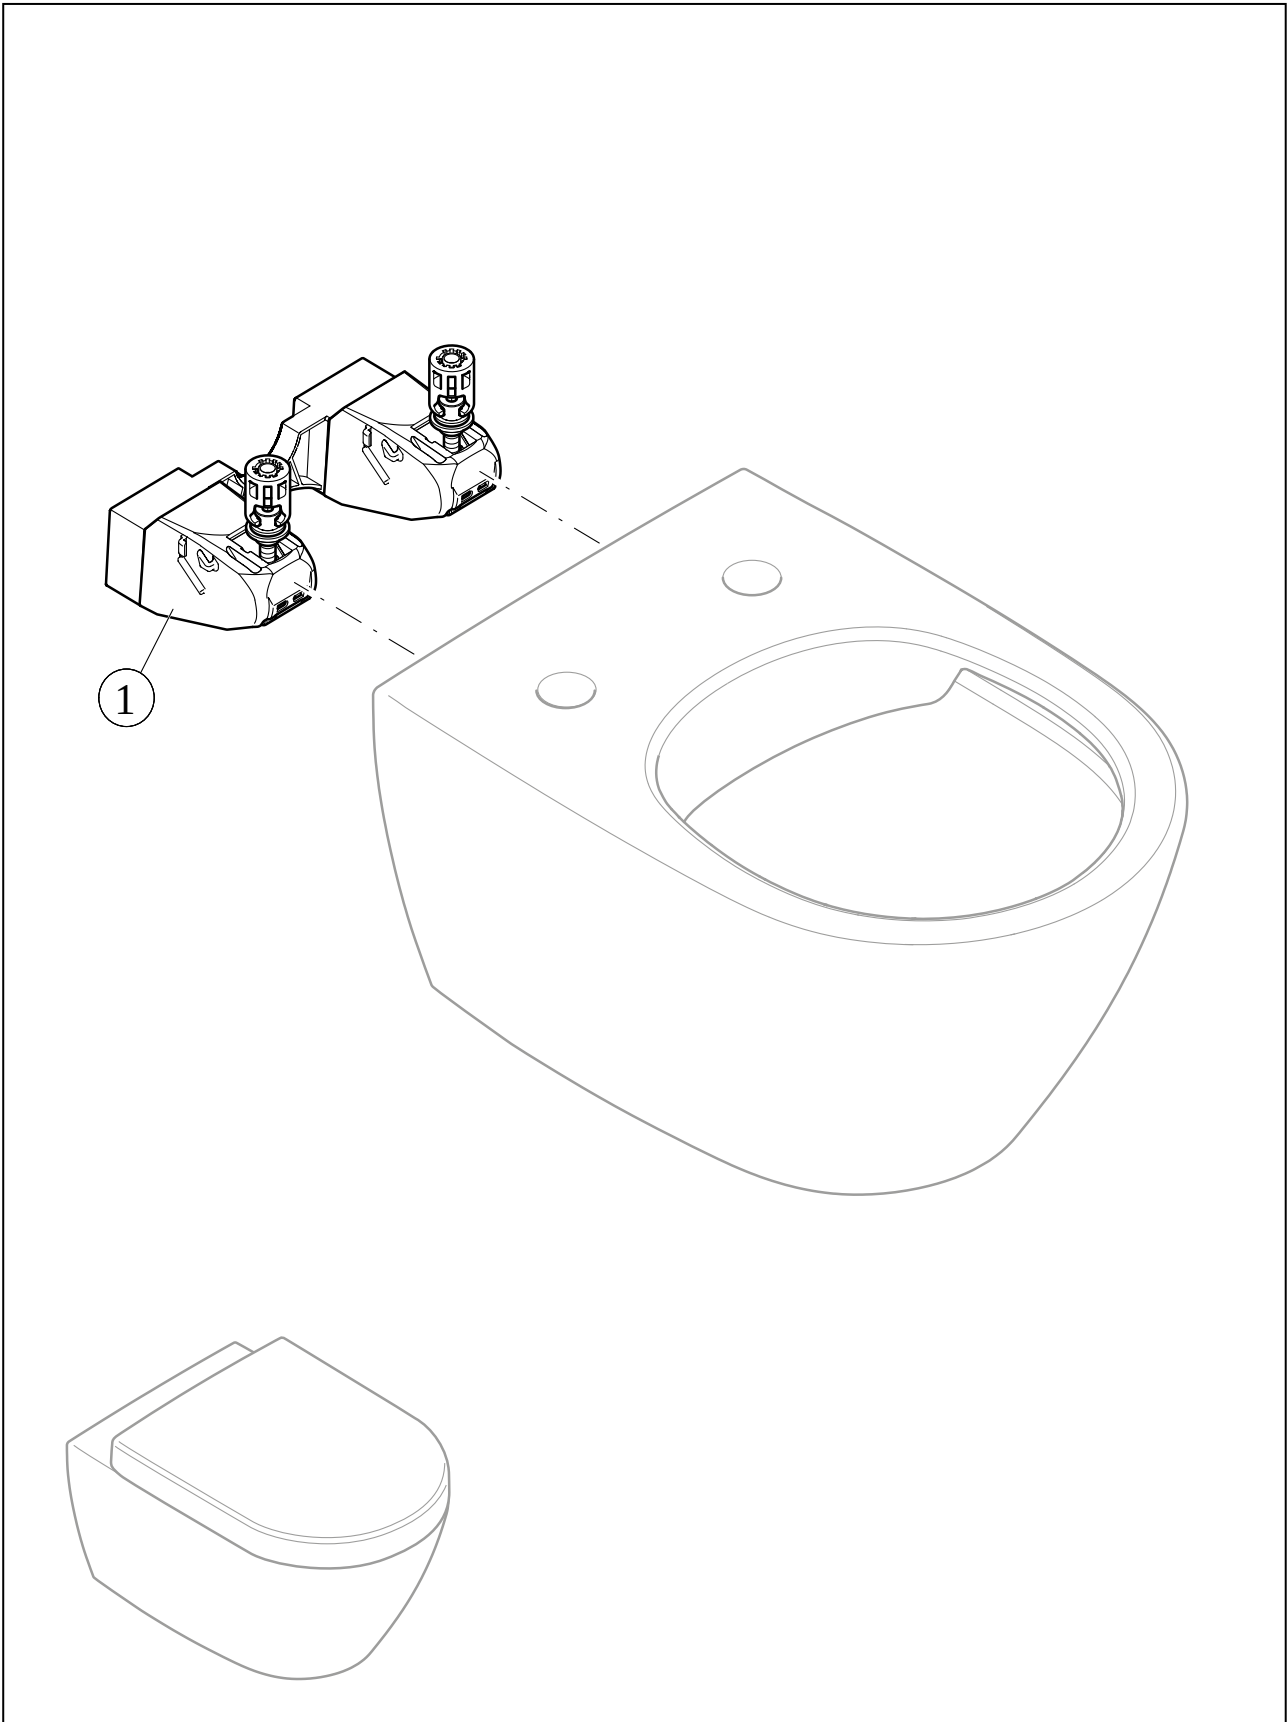

#### 1. POSITION

<b>Article number</b>	<b>4674T0RW</b>
Article title	Villeroy & Boch Antao Washdown toilet, rimless, wall-mounted, with TwistFlush, Stone White CeramicPlus
Product designation	Washdown toilet, rimless
Collection	Antao
Assembly / Assembly type	wall-mounted
Assembly instructions	not suitable for installation with flush valves
Scope of delivery	1 x washdown toilet, rimless , 1 x fastening set
Ordering information	Please order toilet seat separately.
Length in mm	560
Width in mm	370
Height in mm	355
Weight in kg	23,81
Suitable for	Concealed cistern
Rimless	Yes
Innovative flushing technology (with TwistFlush)	Yes
Flush type	Washdown toilet
Flush volume l	3 / 4,5 l
Outlet / outlet	horizontal outlet
Wall-mounted - floor-standing	wall-mounted
Lead	4
Material	Sanitary ceramics
Surface	matt
Colour name	Stone White CeramicPlus
EAN number	4062373911402

#### COLOUR DESIGNATION

Stone White

TECHNICAL DRAWINGS

4674T0RW

EXPLOSION DRAWINGS