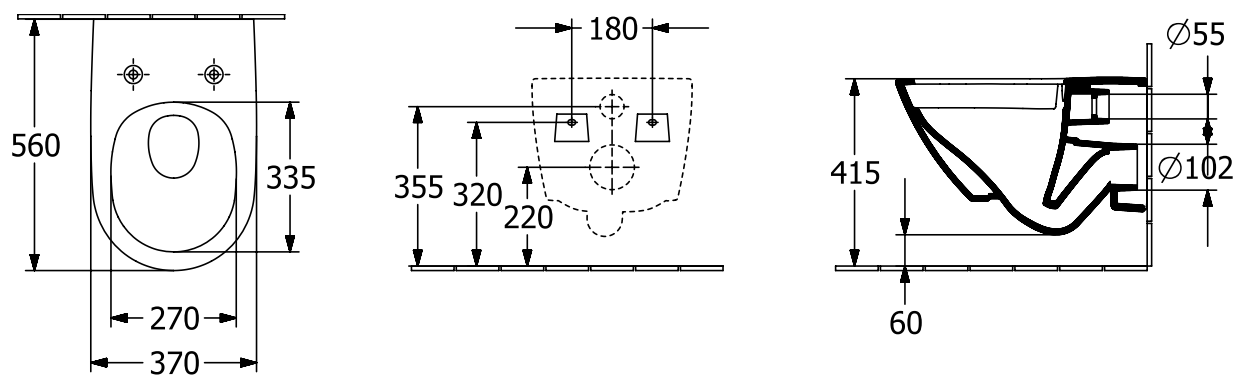

TECHNICAL DRAWINGS

4674T0RW