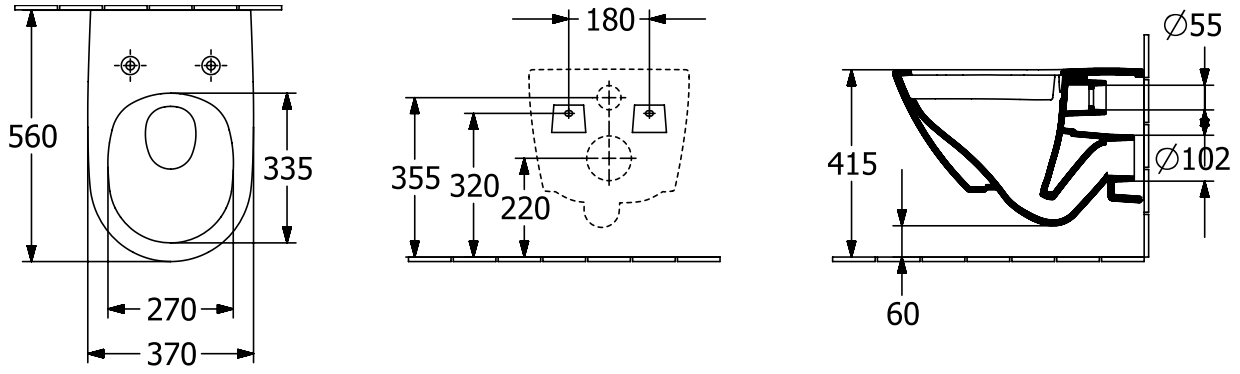

TOILET ANTAO

PRODUCT INFORMATION

1. POSITION

Article number	4674T0R8
Article title	Villeroy & Boch Antao Washdown toilet, rimless, wall-mounted, with TwistFlush, Morning Green CeramicPlus
Product designation	Washdown toilet, rimless
Collection	Antao
Assembly / Assembly type	wall-mounted
Assembly instructions	not suitable for installation with flush valves
Scope of delivery	1 x washdown toilet, rimless , 1 x fastening set
Ordering information	Please order toilet seat separately.
Length in mm	560
Width in mm	370
Height in mm	355
Weight in kg	23,81
Suitable for	Concealed cistern
Rimless	Yes
Innovative flushing technology (with TwistFlush)	Yes
Flush type	Washdown toilet
Flush volume l	3 / 4,5 l
Outlet / outlet	horizontal outlet
Wall-mounted - floor-standing	wall-mounted
Lead	4
Material	Sanitary ceramics
Surface	matt
Colour name	Morning Green CeramicPlus
EAN number	4062373911396

COLOUR

COLOUR DESIGNATION

Morning Green

TECHNICAL DRAWINGS

4674T0R8

EXPLOSION DRAWINGS

BILL OF MATERIALS

No.	Article No.	Description	Quantity
0	92219900	Fastening set	1