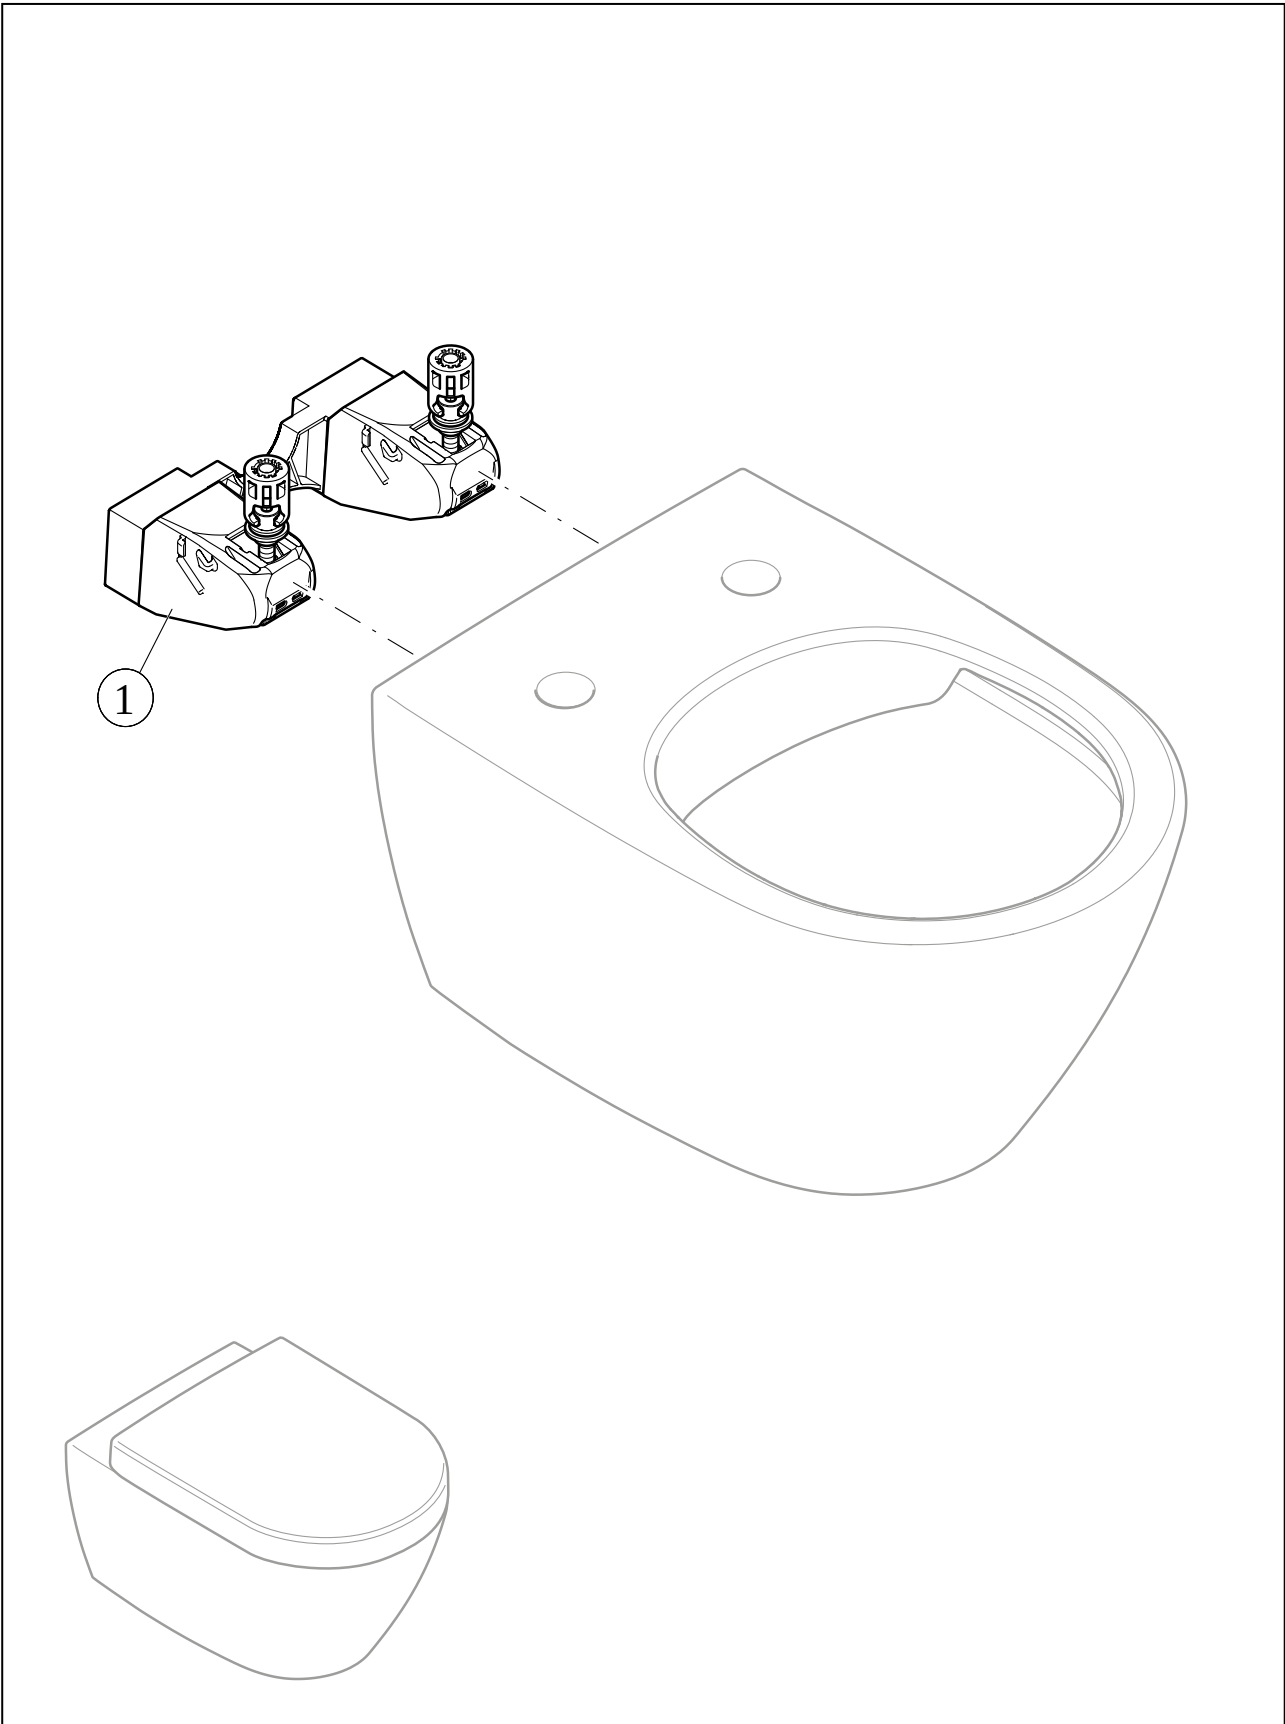

TOILET ANTAO

PRODUCT INFORMATION

1. POSITION

Article number	4674T0R8
Article title	Villeroy & Boch Antao Washdown toilet, rimless, wall-mounted, with TwistFlush, Morning Green CeramicPlus
Product designation	Washdown toilet, rimless
Collection	Antao
Assembly / Assembly type	wall-mounted
Assembly instructions	not suitable for installation with flush valves
Scope of delivery	1 x washdown toilet, rimless , 1 x fastening set
Ordering information	Please order toilet seat separately.
Length in mm	560
Width in mm	370
Height in mm	355
Weight in kg	23,81
Suitable for	Concealed cistern
Rimless	Yes
Innovative flushing technology (with TwistFlush)	Yes
Flush type	Washdown toilet
Flush volume l	3 / 4,5 l
Outlet / outlet	horizontal outlet
Wall-mounted - floor-standing	wall-mounted
Lead	4
Material	Sanitary ceramics
Surface	matt
Colour name	Morning Green CeramicPlus
EAN number	4062373911396

COLOUR

COLOUR DESIGNATION

Morning Green

TECHNICAL DRAWINGS

4674T0R8

EXPLOSION DRAWINGS

BILL OF MATERIALS

No.	Article No.	Description	Quantity
0	92219900	Fastening set	1