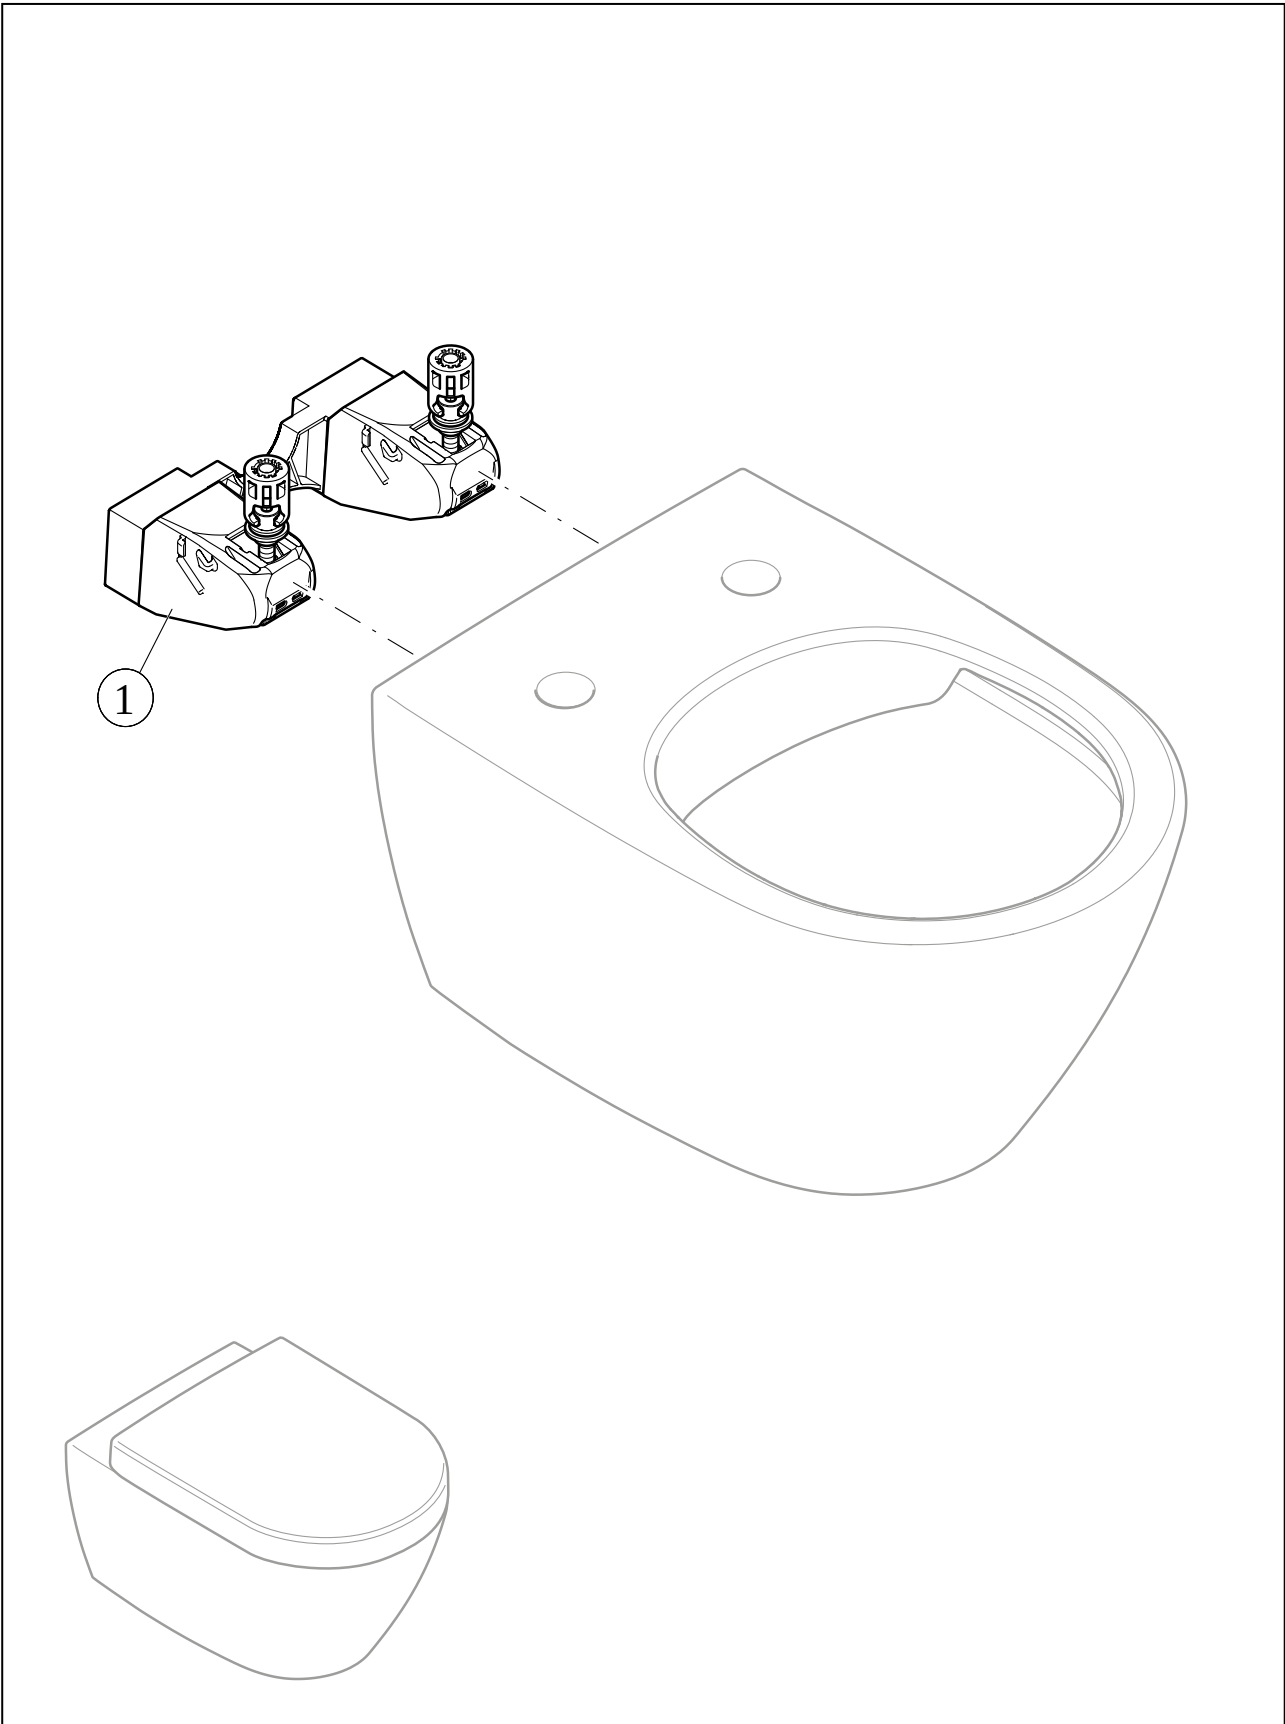

#### 1. POSITION

<b>Article number</b>	<b>4674T0R7</b>
Article title	Villeroy & Boch Antao Washdown toilet, rimless, wall-mounted, with TwistFlush, Pure Black CeramicPlus
Product designation	Washdown toilet, rimless
Collection	Antao
Assembly / Assembly type	wall-mounted
Assembly instructions	not suitable for installation with flush valves
Scope of delivery	1 x washdown toilet, rimless , 1 x fastening set
Ordering information	Please order toilet seat separately.
Length in mm	560
Width in mm	370
Height in mm	355
Weight in kg	23,81
Suitable for	Concealed cistern
Rimless	Yes
Innovative flushing technology (with TwistFlush)	Yes
Flush type	Washdown toilet
Flush volume l	3 / 4,5 l
Outlet / outlet	horizontal outlet
Wall-mounted - floor-standing	wall-mounted
Leed	4
Material	Sanitary ceramics
Surface	mat
Colour name	Pure Black CeramicPlus
EAN number	4062373911389

#### COLOUR DESIGNATION

Pure Black

TECHNICAL DRAWINGS

4674T0R7

EXPLOSION DRAWINGS

BILL OF MATERIALS

No.	Article No.	Description	Quantity
0	92219900	Fastening set	1