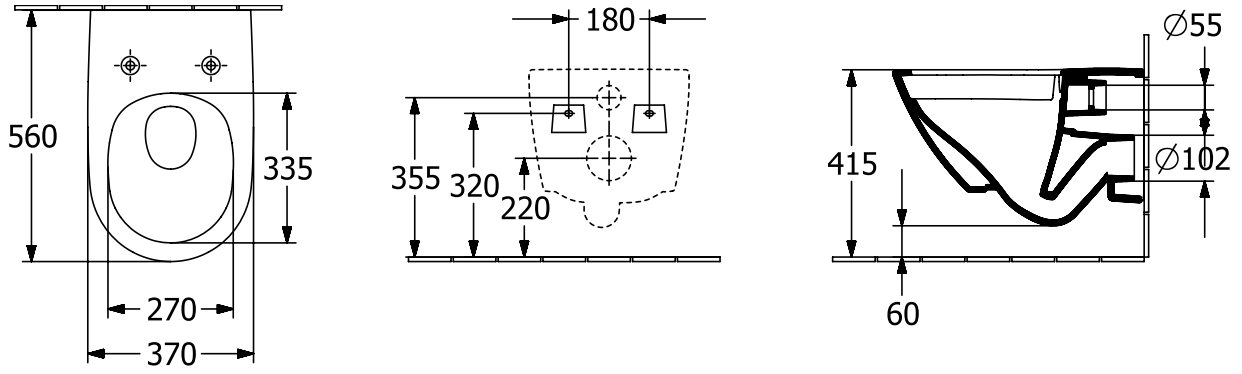

#### 1. POSITION

<b>Article number</b>	<b>4674T0R7</b>
Article title	Villeroy & Boch Antao Washdown toilet, rimless, wall-mounted, with TwistFlush, Pure Black CeramicPlus
Product designation	Washdown toilet, rimless
Collection	Antao
Assembly / Assembly type	wall-mounted
Assembly instructions	not suitable for installation with flush valves
Scope of delivery	1 x washdown toilet, rimless , 1 x fastening set
Ordering information	Please order toilet seat separately.
Length in mm	560
Width in mm	370
Height in mm	355
Weight in kg	23,81
Suitable for	Concealed cistern
Rimless	Yes
Innovative flushing technology (with TwistFlush)	Yes
Flush type	Washdown toilet
Flush volume l	3 / 4,5 l
Outlet / outlet	horizontal outlet
Wall-mounted - floor-standing	wall-mounted
Leed	4
Material	Sanitary ceramics
Surface	mat
Colour name	Pure Black CeramicPlus
EAN number	4062373911389

#### COLOUR DESIGNATION

Pure Black

TECHNICAL DRAWINGS

4674T0R7

EXPLOSION DRAWINGS

BILL OF MATERIALS

No.	Article No.	Description	Quantity
0	92219900	Fastening set	1