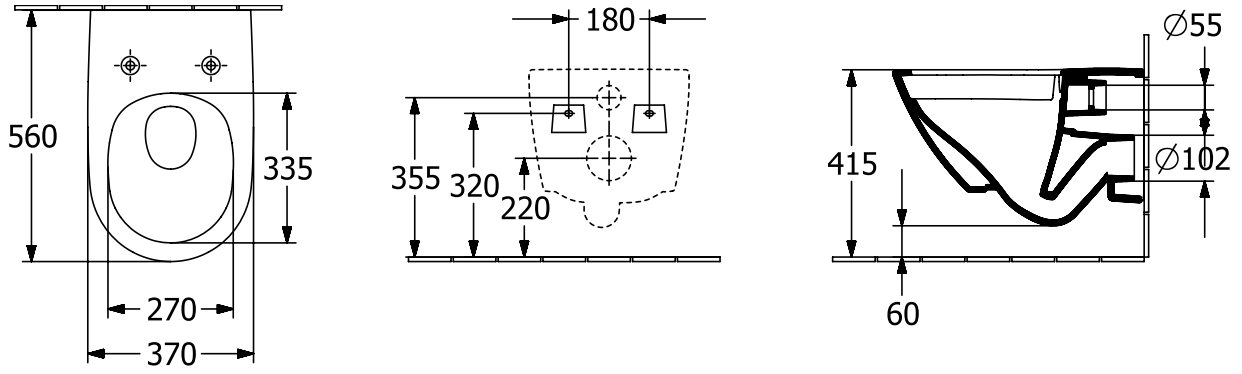

TECHNICAL DRAWINGS

4674T0R1