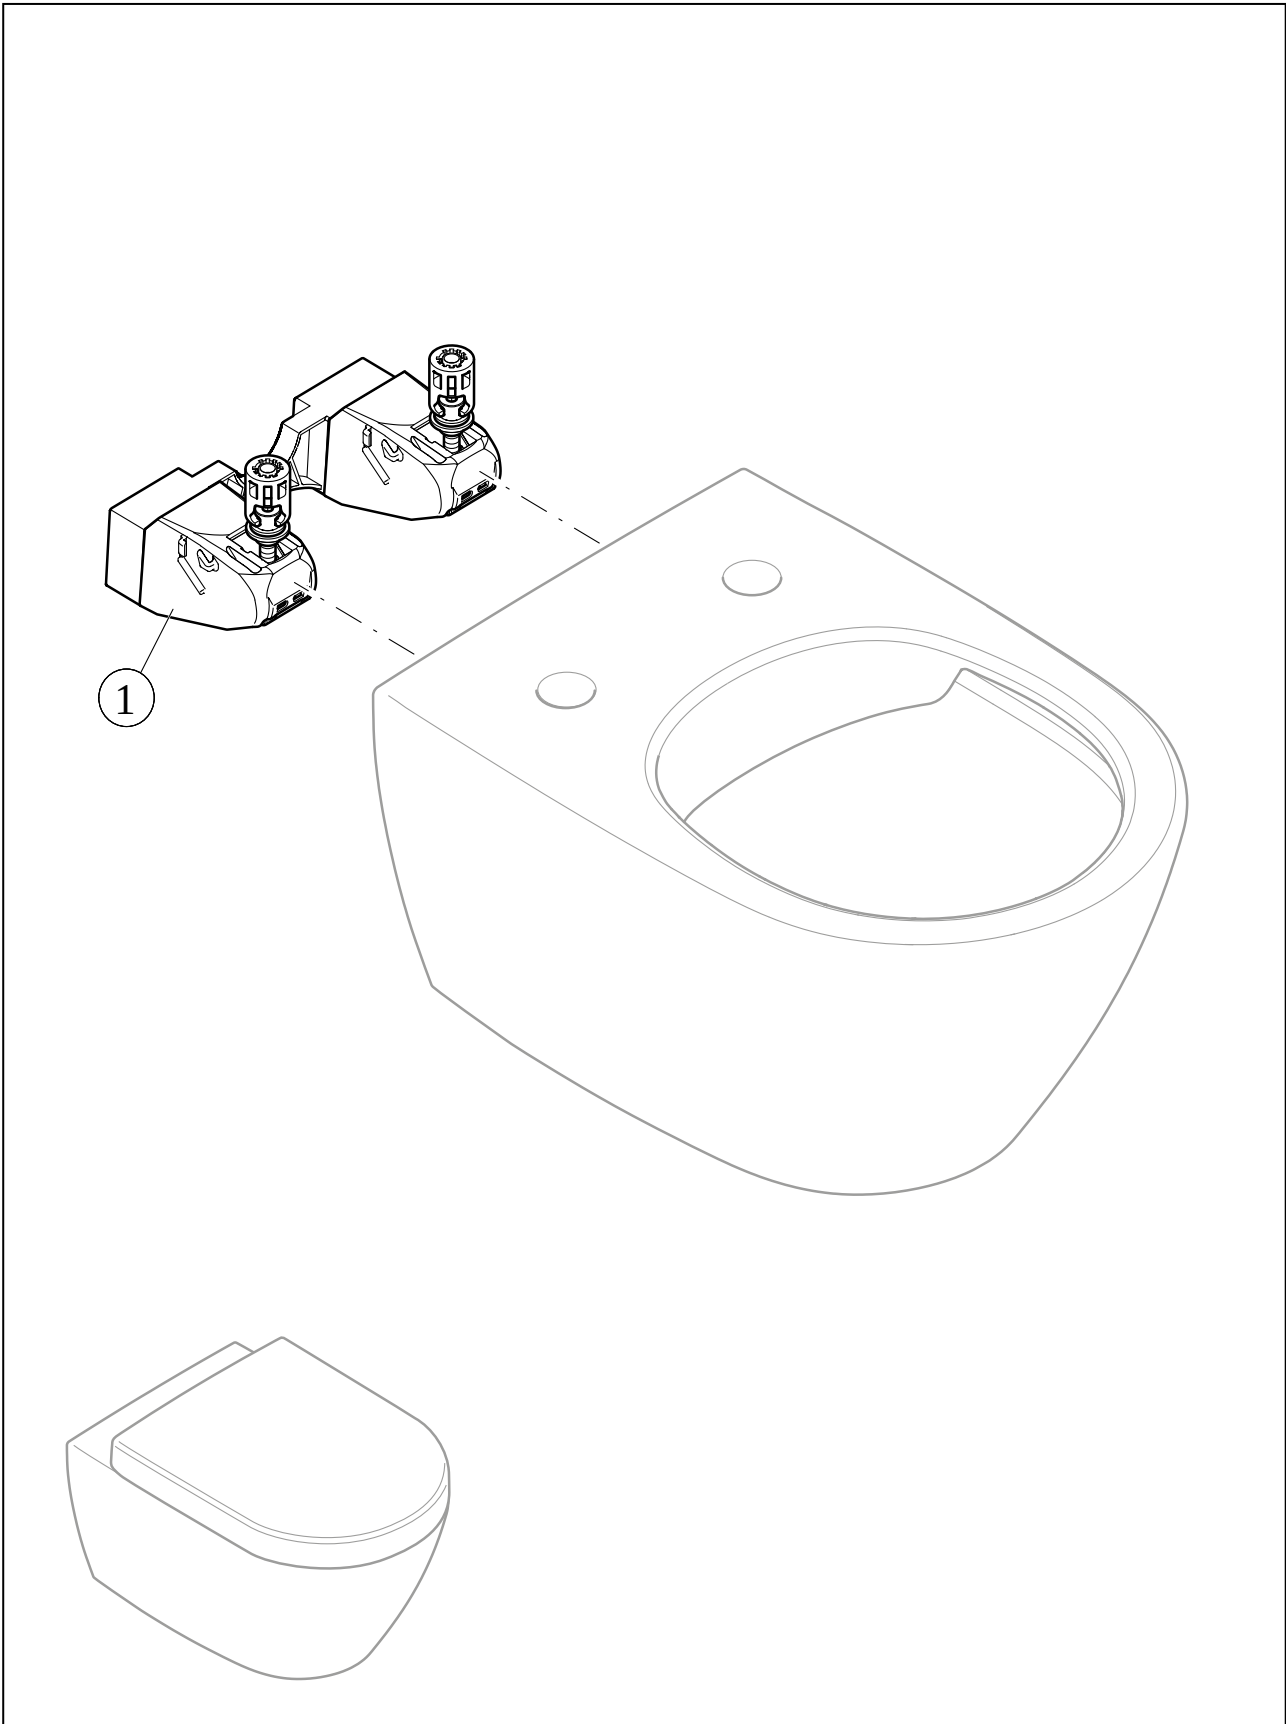

#### 1. POSITION

<b>Article number</b>	<b>4674T0R1</b>
Article title	Villeroy & Boch Antao Washdown toilet, rimless, wall-mounted, with TwistFlush, White Alpin CeramicPlus
Product designation	Washdown toilet, rimless
Collection	Antao
Assembly / Assembly type	wall-mounted
Assembly instructions	not suitable for installation with flush valves
Scope of delivery	1 x washdown toilet, rimless , 1 x fastening set
Ordering information	Please order toilet seat separately.
Length in mm	560
Width in mm	370
Height in mm	355
Weight in kg	23,81
Suitable for	Concealed cistern
Rimless	Yes
Innovative flushing technology (with TwistFlush)	Yes
Flush type	Washdown toilet
Flush volume l	3 / 4,5 l
Outlet / outlet	horizontal outlet
Wall-mounted - floor-standing	wall-mounted
Leed	4
Material	Sanitary ceramics
Surface	glossy
Colour name	White Alpin CeramicPlus
EAN number	4062373911372

#### COLOUR DESIGNATION

White Alpin

TECHNICAL DRAWINGS

4674T0R1

EXPLOSION DRAWINGS