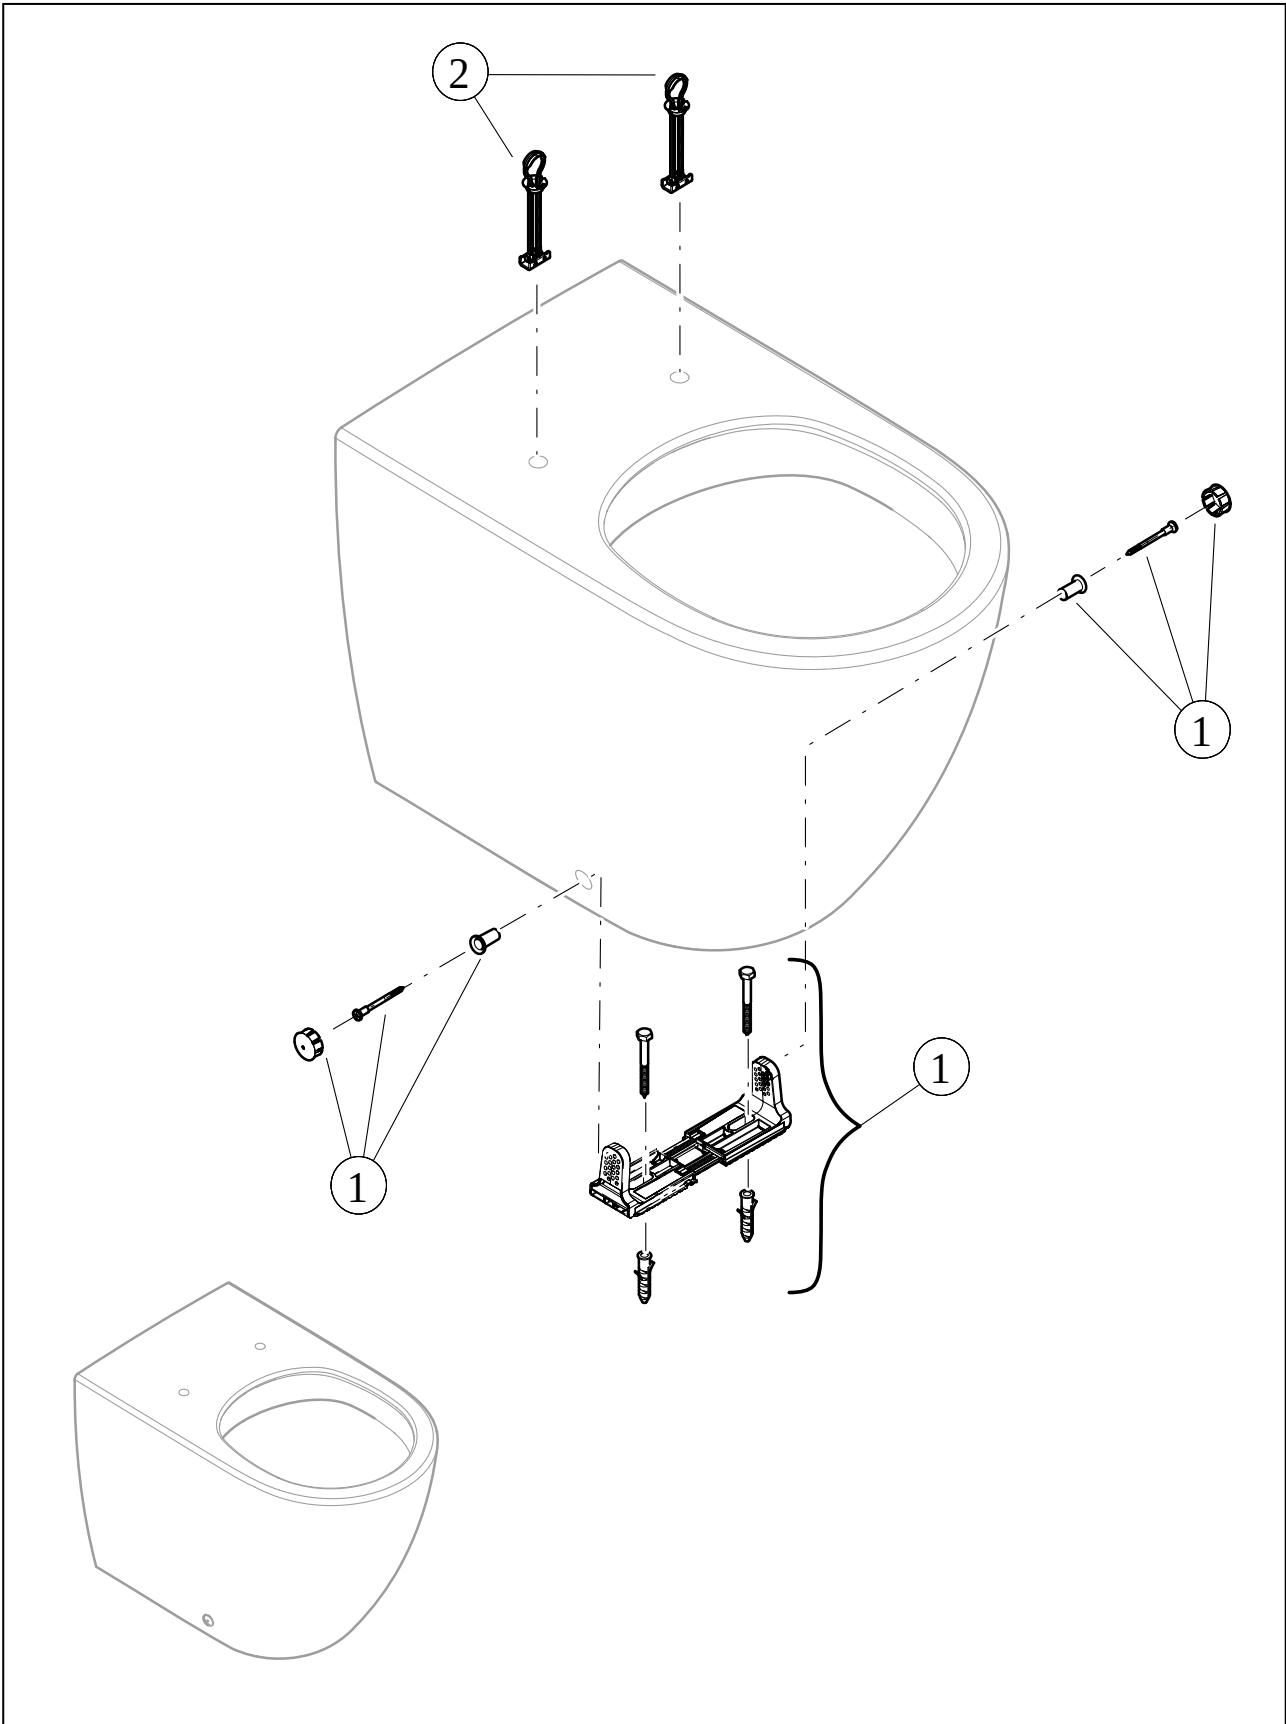

TOILET SUBWAY 3.0

PRODUCT INFORMATION

1. POSITION

Article number	4671T001
Article title	Villeroy & Boch Subway 3.0 Washdown toilet, rimless, floor-standing, with TwistFlush, White Alpin
Product designation	Washdown toilet, rimless
Collection	Subway 3.0
Assembly / Assembly type	floor-standing, back to wall
Assembly instructions	not suitable for installation with flush valves
Scope of delivery	1 x washdown toilet, rimless , 1 x fastening set
Ordering information	Please order toilet seat separately. Please order Vario drainbend separately.
Length in mm	595
Width in mm	370
Height in mm	400
Weight in kg	32,80
Suitable for	Concealed cistern
Rimless	Yes
Innovative flushing technology (with TwistFlush)	Yes
Flush type	Washdown toilet
Flush volume l	3 / 4,5 l
Outlet / outlet	horizontal outlet
Wall-mounted - floor-standing	floor-standing
Leed	4
Material	Sanitary ceramics
Surface	glossy
Colour name	White Alpin
EAN number	4062373850558

COLOUR

COLOUR DESIGNATION

White Alpin

TECHNICAL DRAWINGS

4671T001

EXPLOSION DRAWINGS

BILL OF MATERIALS

No.	Article No.	Description	Quantity
1	92248701	Fastening set	1
2	92240400	Hinge fastening	1