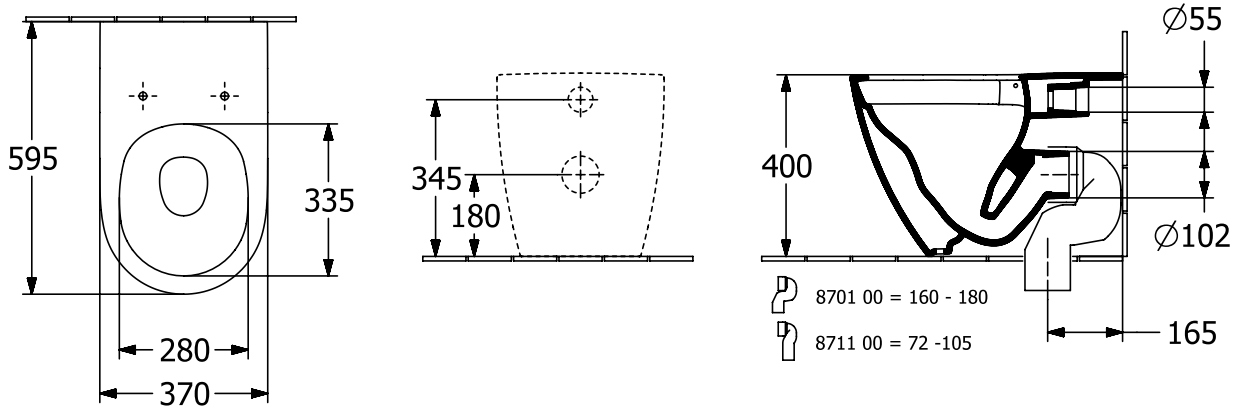

TOILET SUBWAY 3.0

PRODUCT INFORMATION

1. POSITION

Article number	4671T001
Article title	Villeroy & Boch Subway 3.0 Washdown toilet, rimless, floor-standing, with TwistFlush, White Alpin
Product designation	Washdown toilet, rimless
Collection	Subway 3.0
Assembly / Assembly type	floor-standing, back to wall
Assembly instructions	not suitable for installation with flush valves
Scope of delivery	1 x washdown toilet, rimless , 1 x fastening set
Ordering information	Please order toilet seat separately. Please order Vario drainbend separately.
Length in mm	595
Width in mm	370
Height in mm	400
Weight in kg	32,80
Suitable for	Concealed cistern
Rimless	Yes
Innovative flushing technology (with TwistFlush)	Yes
Flush type	Washdown toilet
Flush volume l	3 / 4,5 l
Outlet / outlet	horizontal outlet
Wall-mounted - floor-standing	floor-standing
Leed	4
Material	Sanitary ceramics
Surface	glossy
Colour name	White Alpin
EAN number	4062373850558

COLOUR

COLOUR DESIGNATION

White Alpin

TECHNICAL DRAWINGS

4671T001

EXPLOSION DRAWINGS

BILL OF MATERIALS

No.	Article No.	Description	Quantity
1	92248701	Fastening set	1
2	92240400	Hinge fastening	1