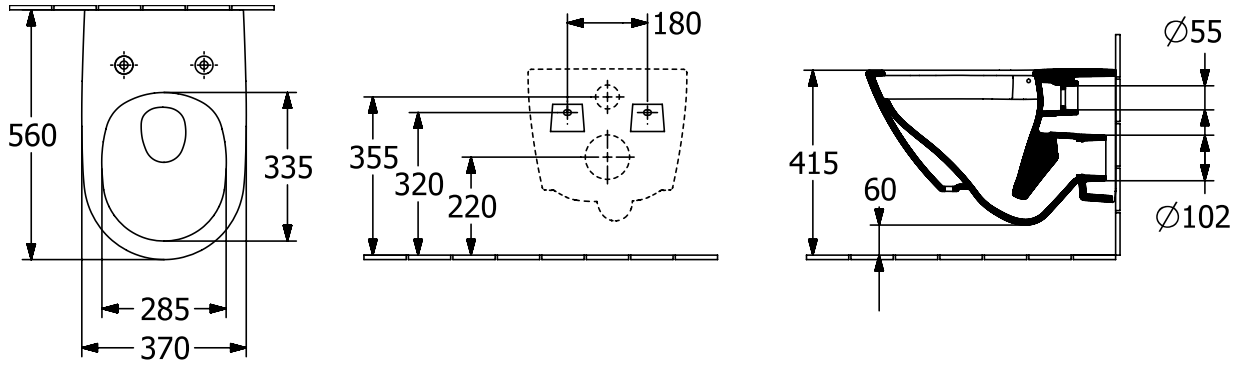

#### COLOUR DESIGNATION

White Alpin

TECHNICAL DRAWINGS

4670T901

EXPLOSION DRAWINGS