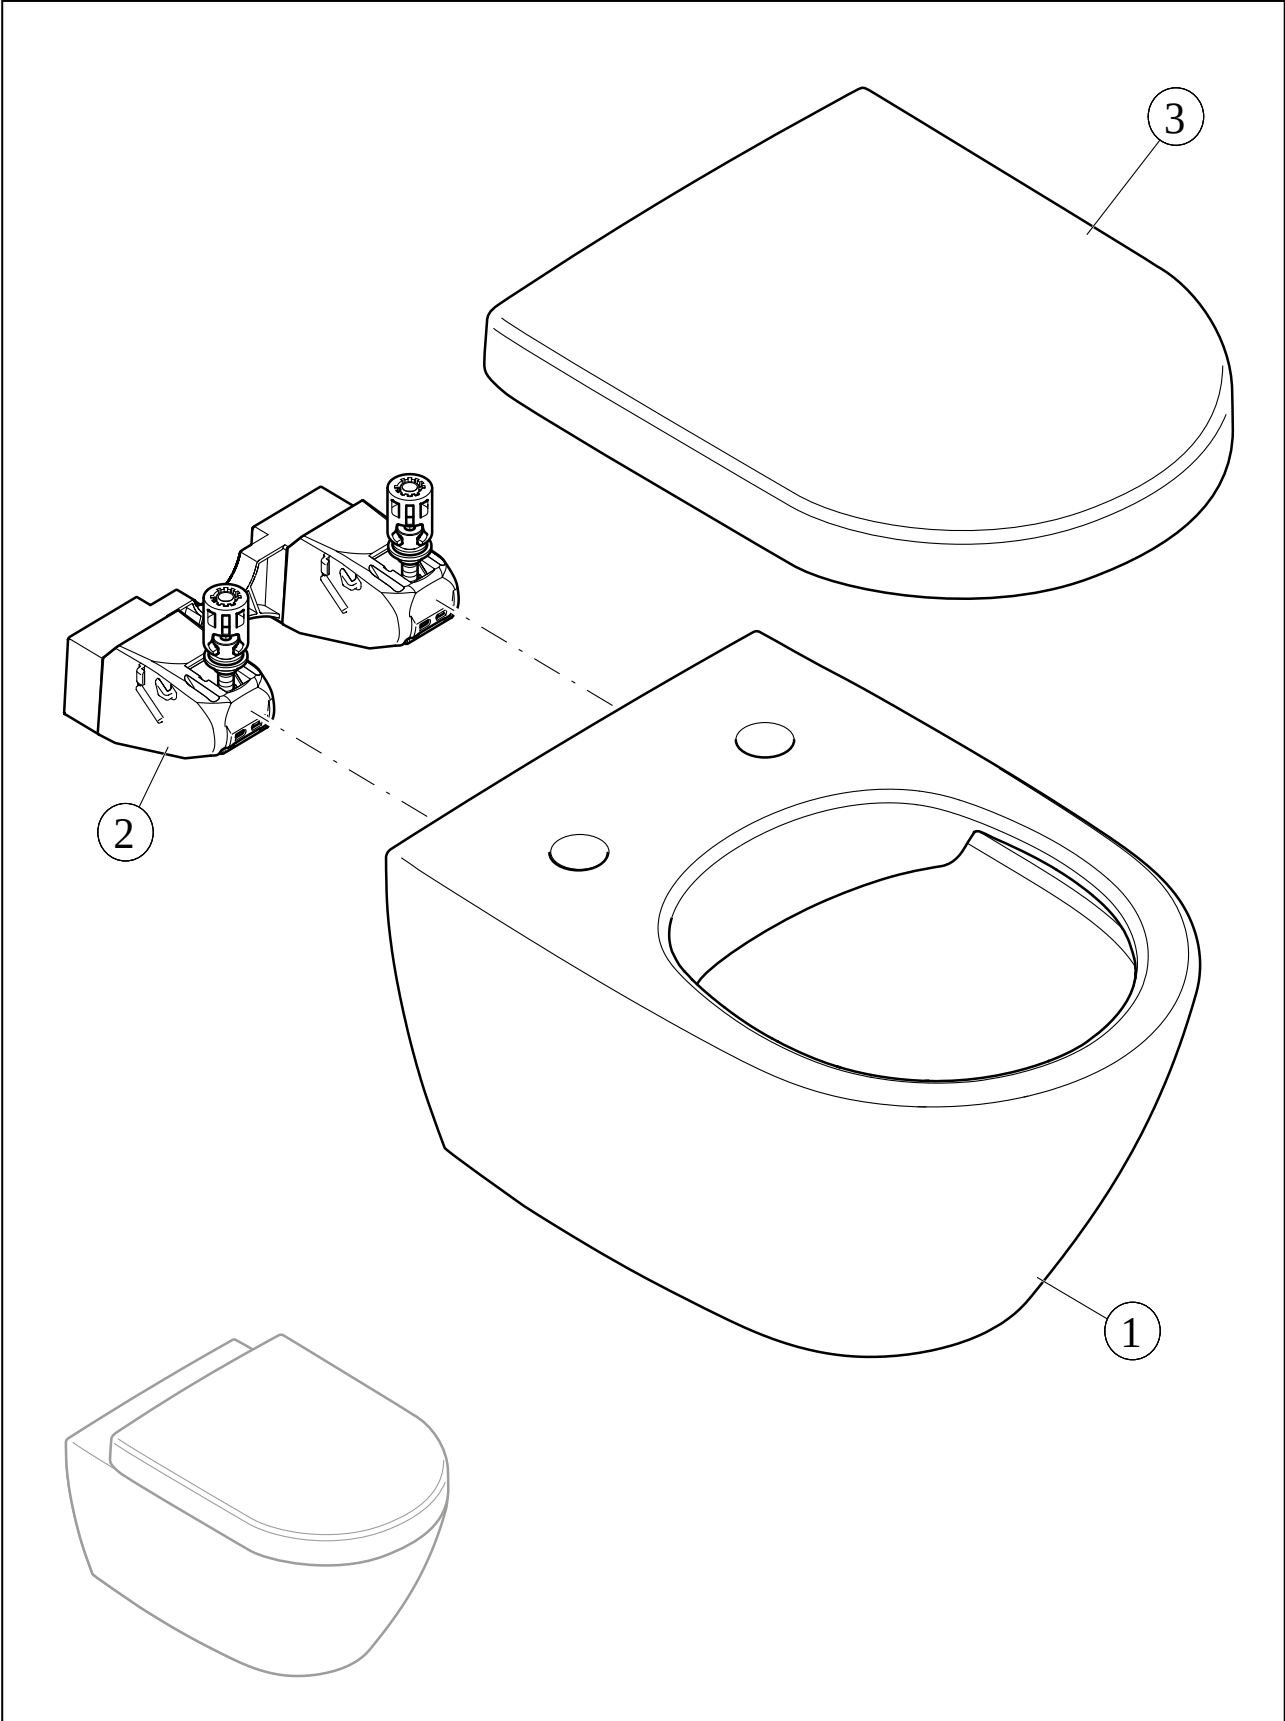

#### 1. POSITION

<b>Article number</b>	<b>4670T901</b>
Article title	Villeroy & Boch Universo TwistFlush Combi-Pack, wall-mounted, with TwistFlush, White Alpin
Product designation	Combi-Pack
Collection	Universo TwistFlush
Assembly / Assembly type	wall-mounted
Scope of delivery	1 x washdown toilet, rimless , 1 x toilet seat and cover 1 x fastening set
Length in mm	560
Width in mm	370
Height in mm	360
Weight in kg	28,80
Suitable for	Concealed cistern
Rimless	Yes
Innovative flushing technology (with TwistFlush)	Yes
Flush type	Washdown toilet
Flush volume l	3 / 4,5 l
Outlet / outlet	horizontal outlet
Wall-mounted - floor-standing	wall-mounted
Function	<ul style="list-style-type: none"> <li>• with automatic lowering mechanism (SoftClosing)</li> <li>• with removable seat (QuickRelease)</li> </ul>
Lead	4
Material	Sanitary ceramics
Colour name	White Alpin
Other material	Toilet seat and cover: Duroplast
Other surfaces	Toilet seat and cover: glossy
EAN number	4062373899328

#### COLOUR DESIGNATION

White Alpin

TECHNICAL DRAWINGS

4670T901

EXPLOSION DRAWINGS

## BILL OF MATERIALS

No.	Article No.	Description	Quantity
0	4670T001	Washdown toilet, rimless	1
0	8M60S101	Toilet seat and cover	1
0	92219900	Fastening set	1