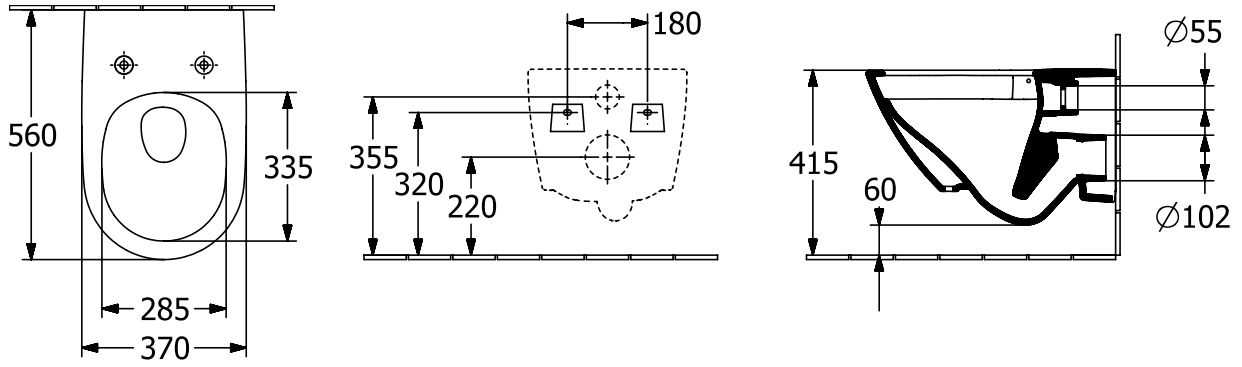

#### 1. POSITION

<b>Article number</b>	<b>4670T001</b>
Article title	Villeroy & Boch Subway 3.0 Washdown toilet, rimless, wall-mounted, with TwistFlush, White Alpin
Product designation	Washdown toilet, rimless
Collection	Subway 3.0
Assembly / Assembly type	wall-mounted
Assembly instructions	not suitable for installation with flush valves
Scope of delivery	1 x washdown toilet, rimless , 1 x fastening set
Ordering information	Please order toilet seat separately.
Length in mm	560
Width in mm	370
Height in mm	360
Weight in kg	23,00
Suitable for	Concealed cistern
Rimless	Yes
Innovative flushing technology (with TwistFlush)	Yes
Flush type	Washdown toilet
Flush volume l	3 / 4,5 l
Outlet / outlet	horizontal outlet
Wall-mounted - floor-standing	wall-mounted
Lead	4
Material	Sanitary ceramics
Surface	glossy
Colour name	White Alpin
EAN number	4062373791714

#### COLOUR DESIGNATION

White Alpin

TECHNICAL DRAWINGS

4670T001

EXPLOSION DRAWINGS

**BILL OF MATERIALS**

No.	Article No.	Description	Quantity
1	92219900	Fastening set	1