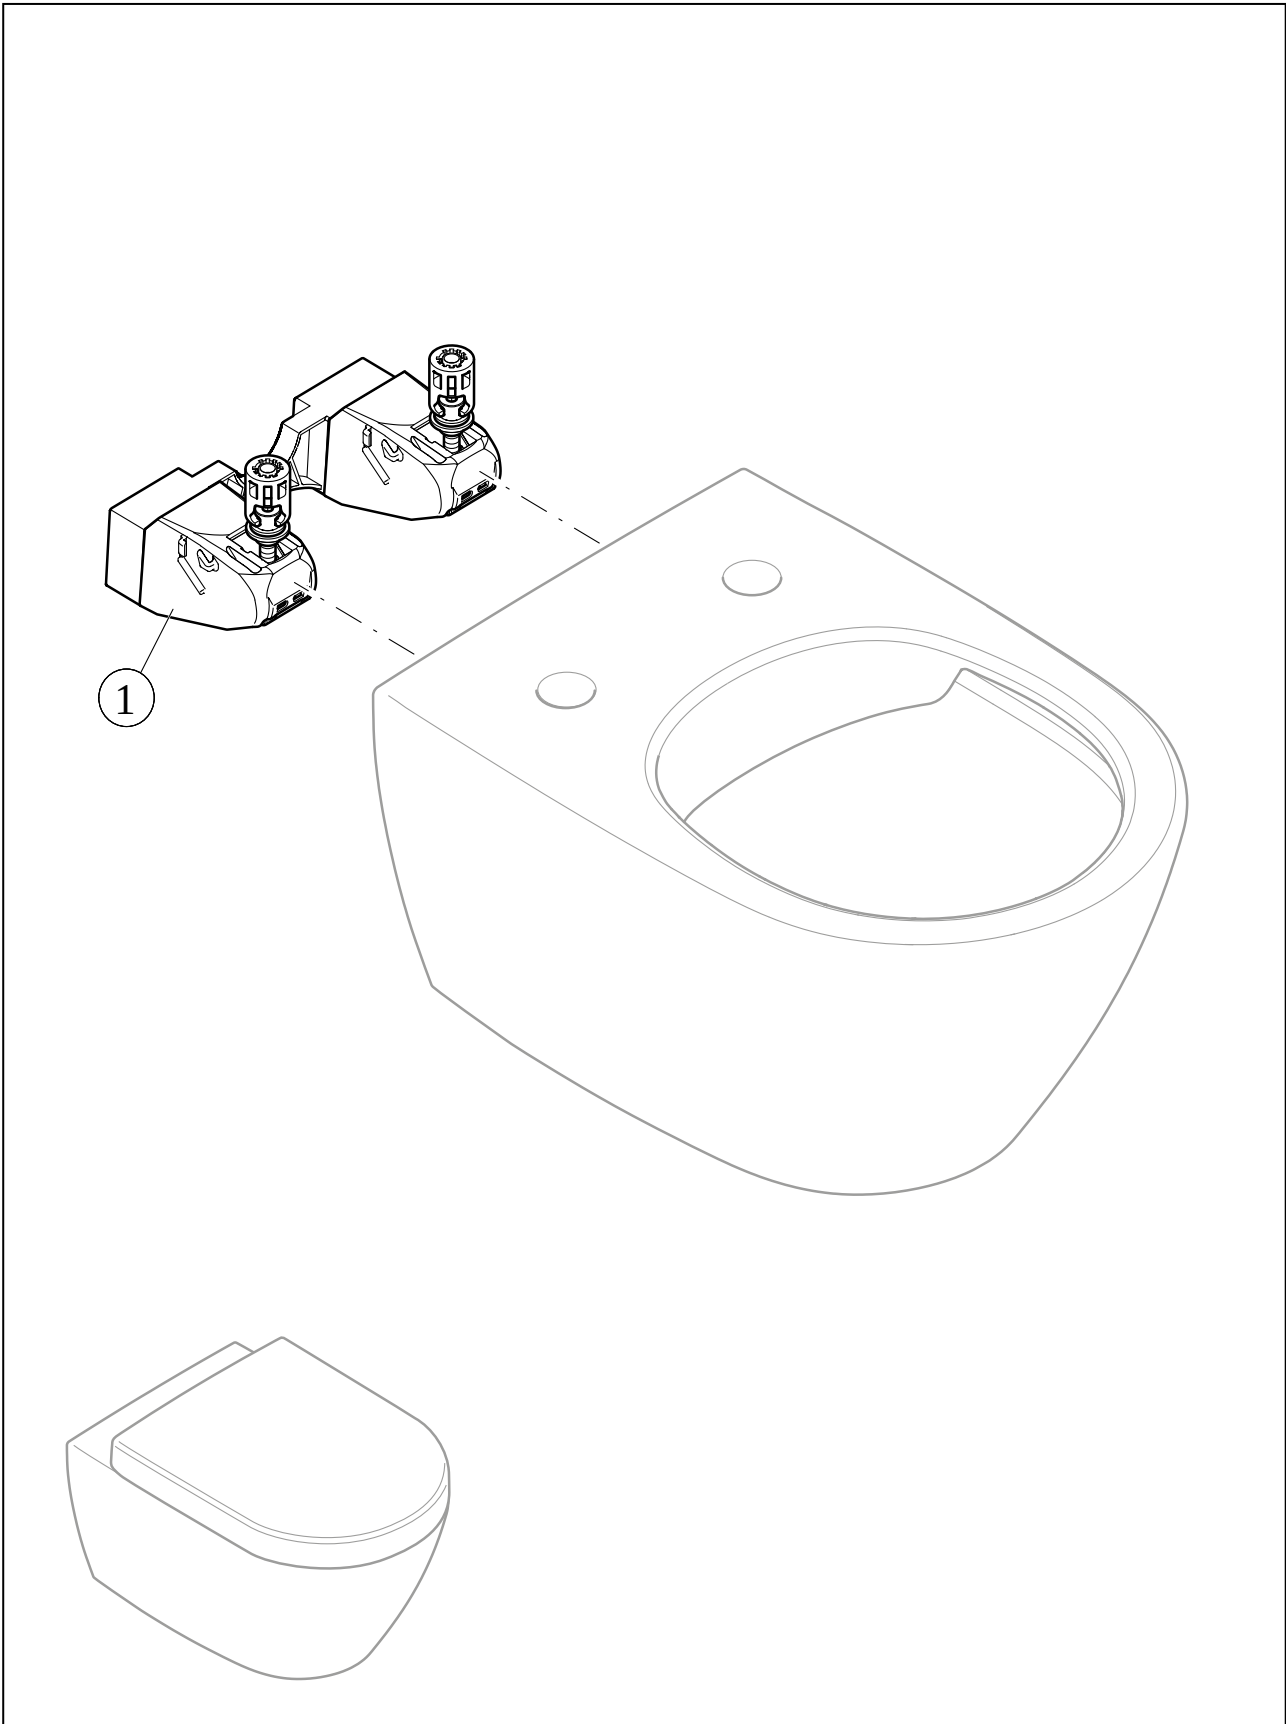

#### 1. POSITION

<b>Article number</b>	<b>4670T001</b>
Article title	Villeroy & Boch Subway 3.0 Washdown toilet, rimless, wall-mounted, with TwistFlush, White Alpin
Product designation	Washdown toilet, rimless
Collection	Subway 3.0
Assembly / Assembly type	wall-mounted
Assembly instructions	not suitable for installation with flush valves
Scope of delivery	1 x washdown toilet, rimless , 1 x fastening set
Ordering information	Please order toilet seat separately.
Length in mm	560
Width in mm	370
Height in mm	360
Weight in kg	23,00
Suitable for	Concealed cistern
Rimless	Yes
Innovative flushing technology (with TwistFlush)	Yes
Flush type	Washdown toilet
Flush volume l	3 / 4,5 l
Outlet / outlet	horizontal outlet
Wall-mounted - floor-standing	wall-mounted
Lead	4
Material	Sanitary ceramics
Surface	glossy
Colour name	White Alpin
EAN number	4062373791714

#### COLOUR DESIGNATION

White Alpin

TECHNICAL DRAWINGS

4670T001

EXPLOSION DRAWINGS

**BILL OF MATERIALS**

No.	Article No.	Description	Quantity
1	92219900	Fastening set	1