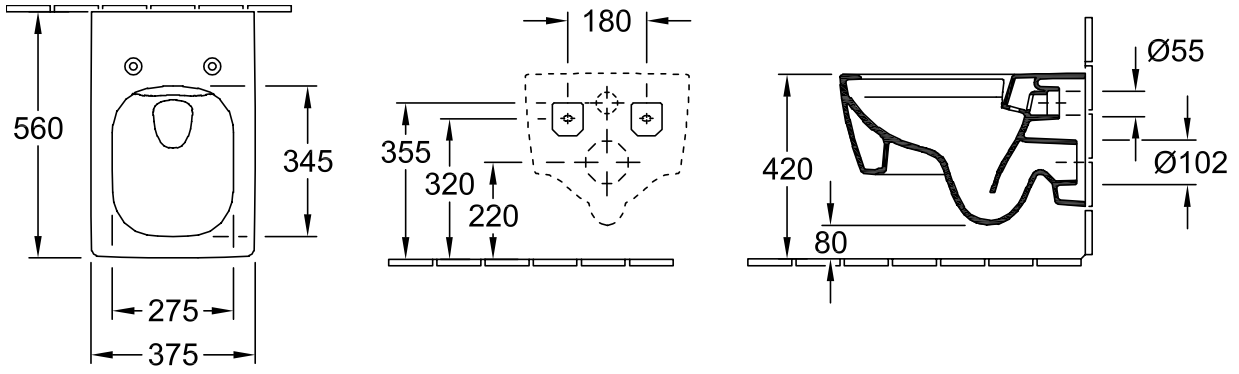

TECHNICAL DRAWINGS

4633R0R1