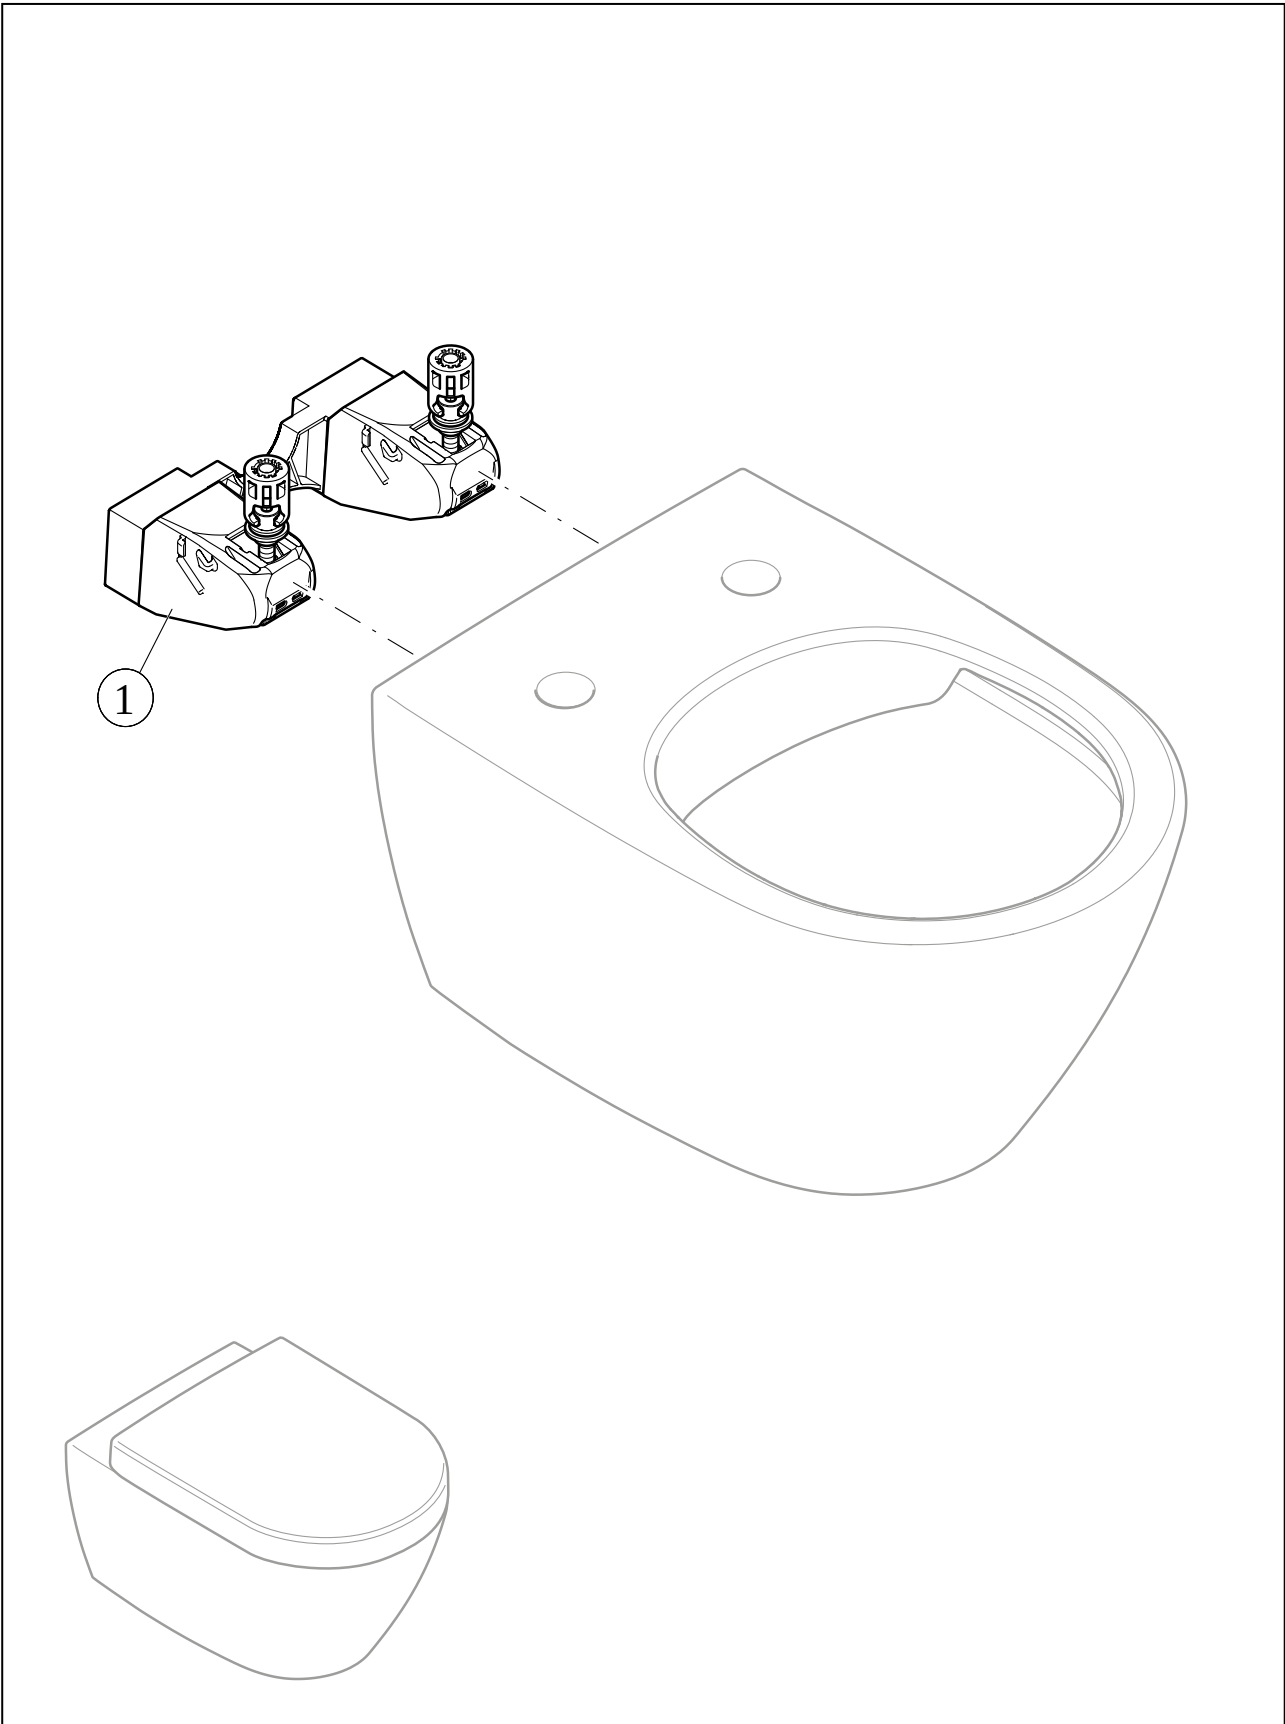

#### 1. POSITION

<b>Article number</b>	<b>4633R0R1</b>
Article title	Villeroy & Boch Memento 2.0 Washdown toilet, rimless, wall-mounted, with DirectFlush, White Alpin CeramicPlus
Product designation	Washdown toilet, rimless
Collection	Memento 2.0
Assembly / Assembly type	wall-mounted
Assembly instructions	not suitable for installation with flush valves
Scope of delivery	1 x washdown toilet, rimless , 1 x fastening set
Ordering information	Please order toilet seat separately.
Length in mm	560
Width in mm	375
Height in mm	345
Weight in kg	23,65
Suitable for	Concealed cistern
Rimless	Yes
Innovative flushing technology (with TwistFlush)	No
Flush type	Washdown toilet
Flush volume l	3 / 4,5 l
Outlet / outlet	horizontal outlet
Wall-mounted - floor-standing	wall-mounted
Lead	4
Material	Sanitary ceramics
Surface	glossy
Colour name	White Alpin CeramicPlus
EAN number	4051202845889

#### COLOUR DESIGNATION

White Alpin

TECHNICAL DRAWINGS

4633R0R1

EXPLOSION DRAWINGS

---

BILL OF MATERIALS

---