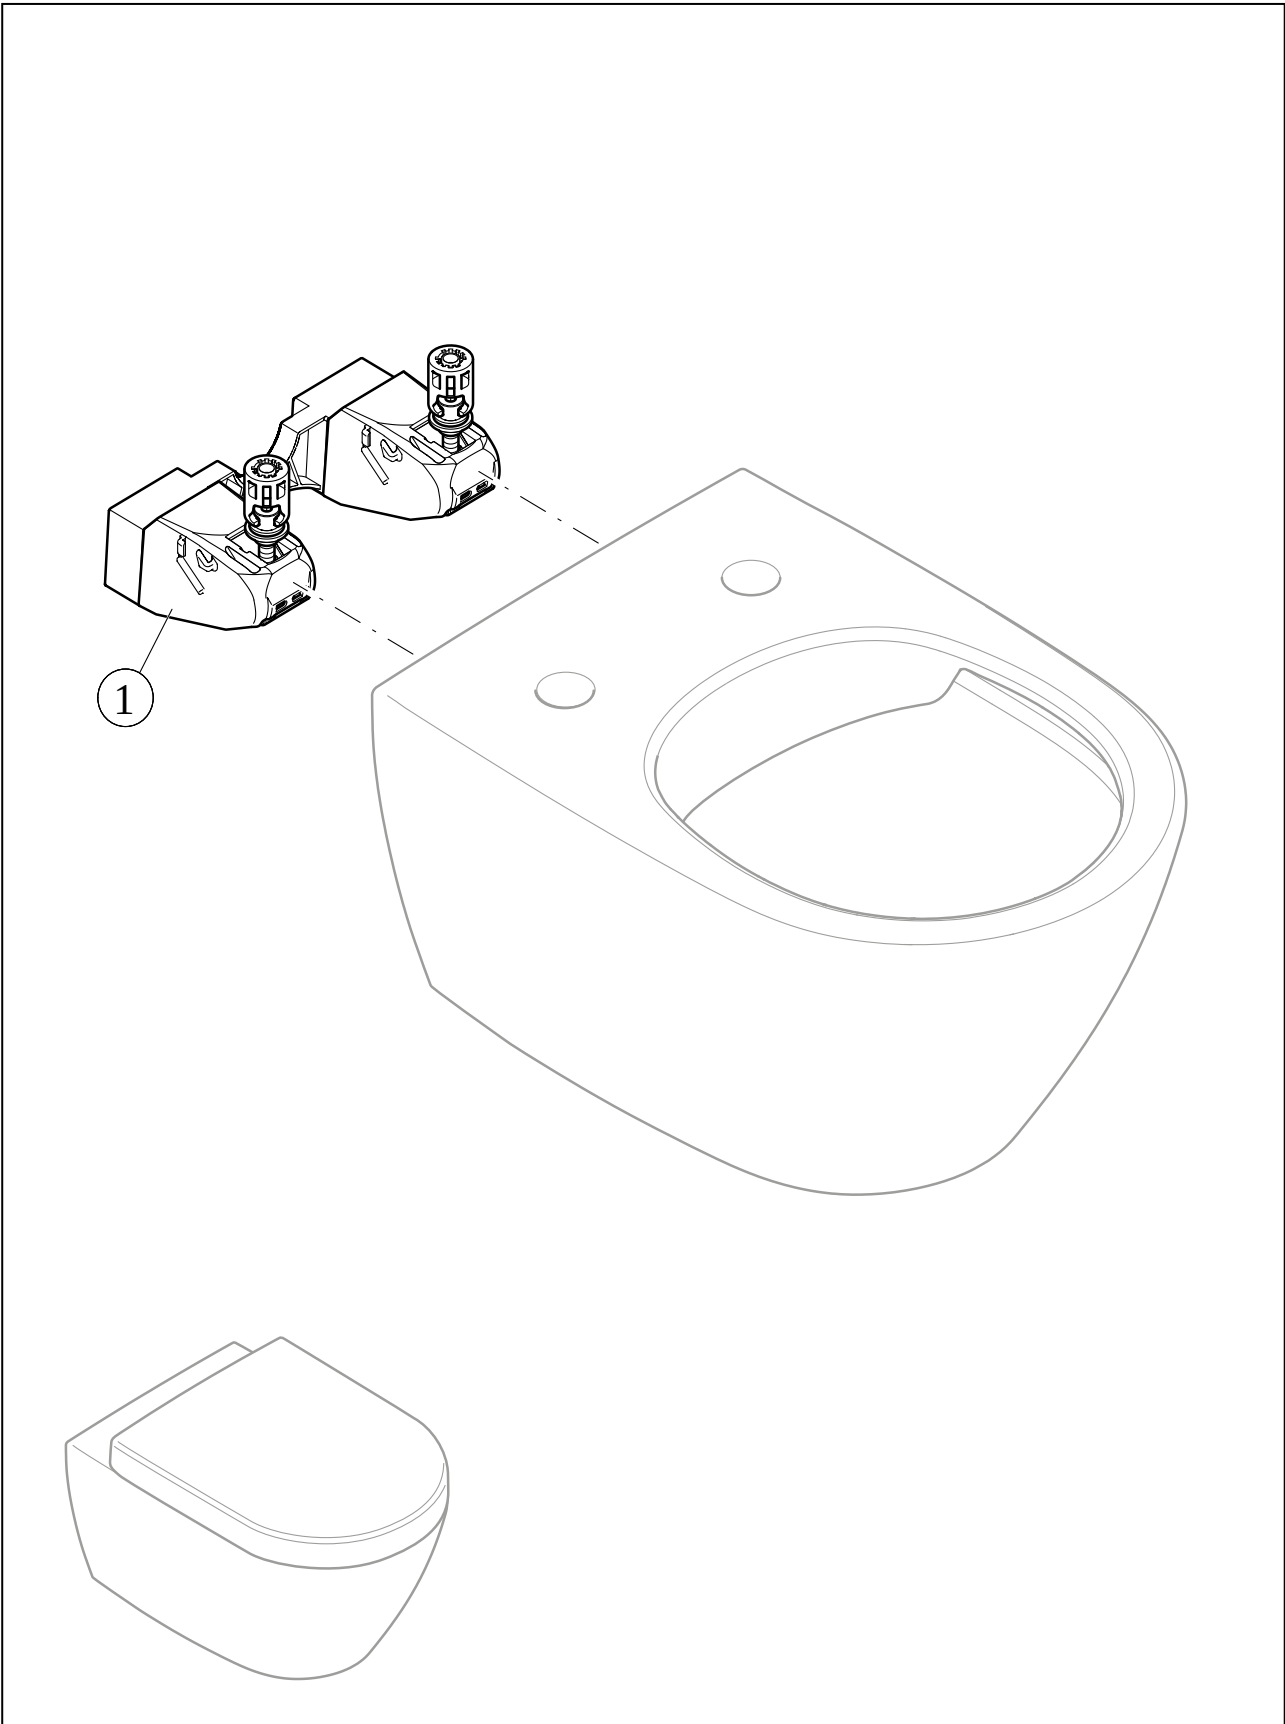

TOILET MEMENTO 2.0

PRODUCT INFORMATION

1. POSITION

Article number	4633R001
Article title	Villeroy & Boch Memento 2.0 Washdown toilet, rimless, wall-mounted, with DirectFlush, White Alpin
Product designation	Washdown toilet, rimless
Collection	Memento 2.0
Assembly / Assembly type	wall-mounted
Assembly instructions	not suitable for installation with flush valves
Scope of delivery	1 x washdown toilet, rimless , 1 x fastening set
Ordering information	Please order toilet seat separately.
Length in mm	560
Width in mm	375
Height in mm	345
Weight in kg	23,65
Suitable for	Concealed cistern
Rimless	Yes
Innovative flushing technology (with TwistFlush)	No
Flush type	Washdown toilet
Flush volume l	3 / 4,5 l
Outlet / outlet	horizontal outlet
Wall-mounted - floor-standing	wall-mounted
Lead	4
Material	Sanitary ceramics
Surface	glossy
Colour name	White Alpin
EAN number	4051202845834

COLOUR

COLOUR DESIGNATION

White Alpin

TECHNICAL DRAWINGS

4633R001

EXPLOSION DRAWINGS

BILL OF MATERIALS

No.	Article No.	Description	Quantity
0	92219900	Fastening set	1