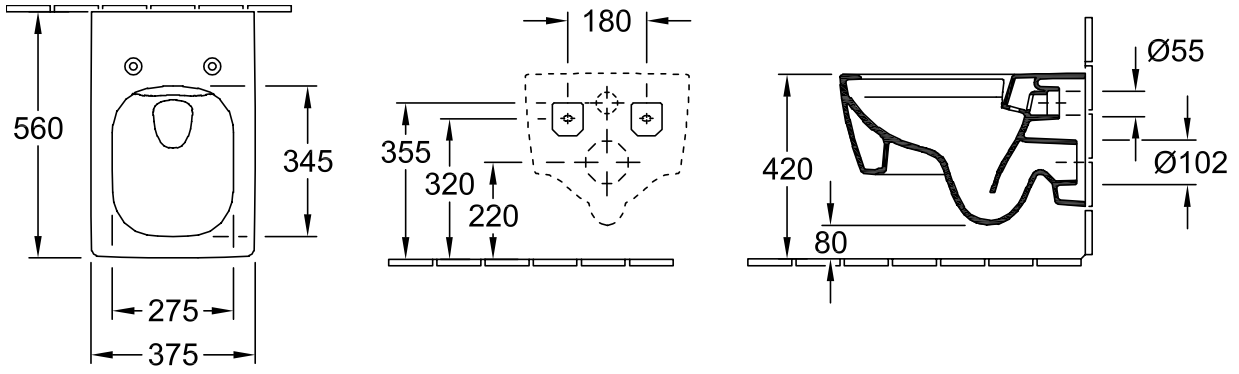

TOILET MEMENTO 2.0

PRODUCT INFORMATION

1. POSITION

Article number	4633R001
Article title	Villeroy & Boch Memento 2.0 Washdown toilet, rimless, wall-mounted, with DirectFlush, White Alpin
Product designation	Washdown toilet, rimless
Collection	Memento 2.0
Assembly / Assembly type	wall-mounted
Assembly instructions	not suitable for installation with flush valves
Scope of delivery	1 x washdown toilet, rimless , 1 x fastening set
Ordering information	Please order toilet seat separately.
Length in mm	560
Width in mm	375
Height in mm	345
Weight in kg	23,65
Suitable for	Concealed cistern
Rimless	Yes
Innovative flushing technology (with TwistFlush)	No
Flush type	Washdown toilet
Flush volume l	3 / 4,5 l
Outlet / outlet	horizontal outlet
Wall-mounted - floor-standing	wall-mounted
Lead	4
Material	Sanitary ceramics
Surface	glossy
Colour name	White Alpin
EAN number	4051202845834

COLOUR

COLOUR DESIGNATION

White Alpin

TECHNICAL DRAWINGS

4633R001

EXPLOSION DRAWINGS

BILL OF MATERIALS

No.	Article No.	Description	Quantity
0	92219900	Fastening set	1