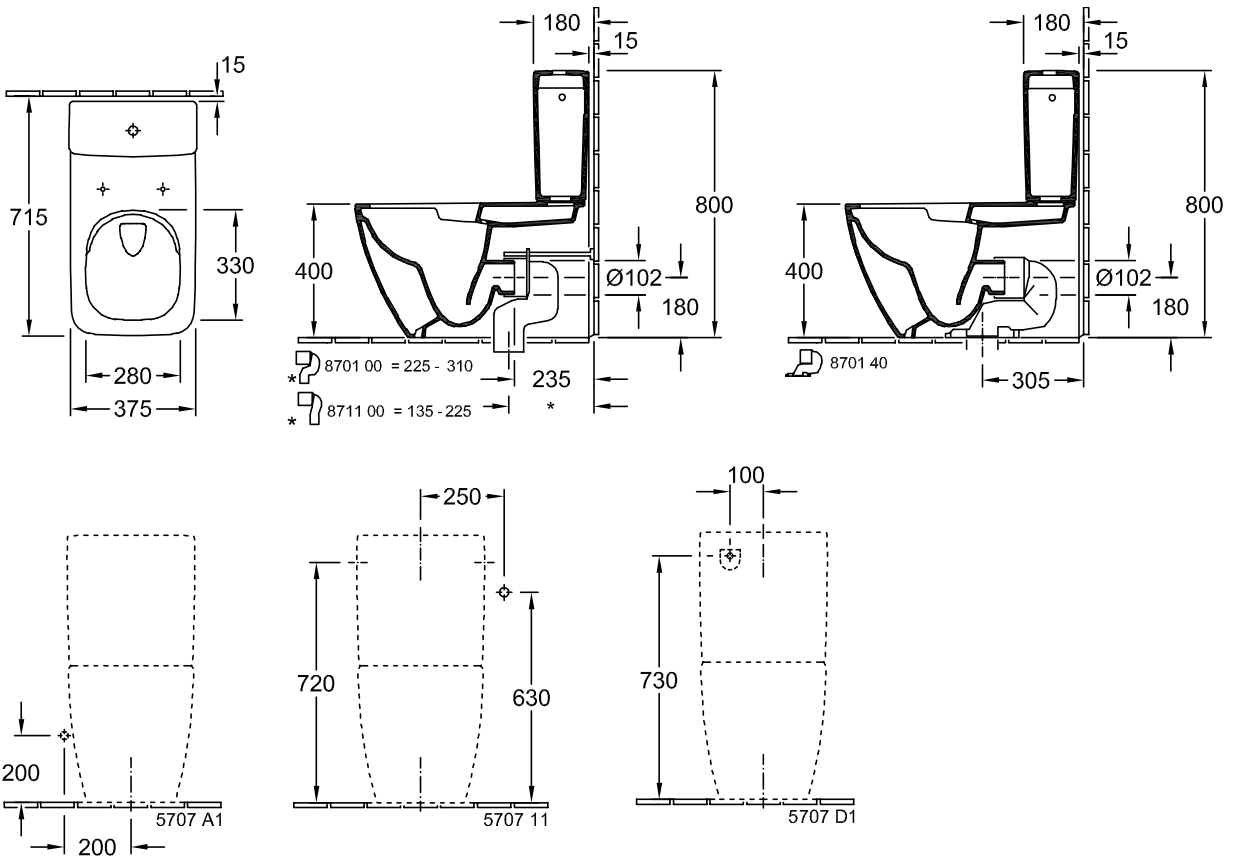

TOILET VENTICELLO

PRODUCT INFORMATION

1. POSITION

Article number	4612R001
Article title	Villeroy & Boch Venticello Washdown toilet for close-coupled WC-suite, rimless, floor-standing, with DirectFlush, White Alpin
Product designation	Washdown toilet for close-coupled WC-suite, rimless
Collection	Venticello
Assembly / Assembly type	floor-standing, back to wall
Assembly instructions	recommendation: to be installed from the wall at: 15 mm
Scope of delivery	1 x washdown toilet, rimless , 1 x fastening set
Ordering information	Please order toilet seat separately. Please order cistern separately. Please order Vario drainbend separately.
Length in mm	700
Width in mm	375
Height in mm	400
Weight in kg	38,70
Suitable for	Mounted cistern
Rimless	Yes
Innovative flushing technology (with TwistFlush)	No
Flush type	Washdown toilet
Flush volume l	3 / 4,5 l
Outlet / outlet	horizontal outlet
Wall-mounted - floor-standing	floor-standing
Leed	4
Material	Sanitary ceramics
Surface	glossy
Colour name	White Alpin
EAN number	4051202319878

COLOUR

COLOUR DESIGNATION

White Alpin

TECHNICAL DRAWINGS

4612R001

EXPLOSION DRAWINGS

BILL OF MATERIALS

No.	Article No.	Description	Quantity
2	92248701	Fastening set	1
1	92240400	Hinge fastening	1