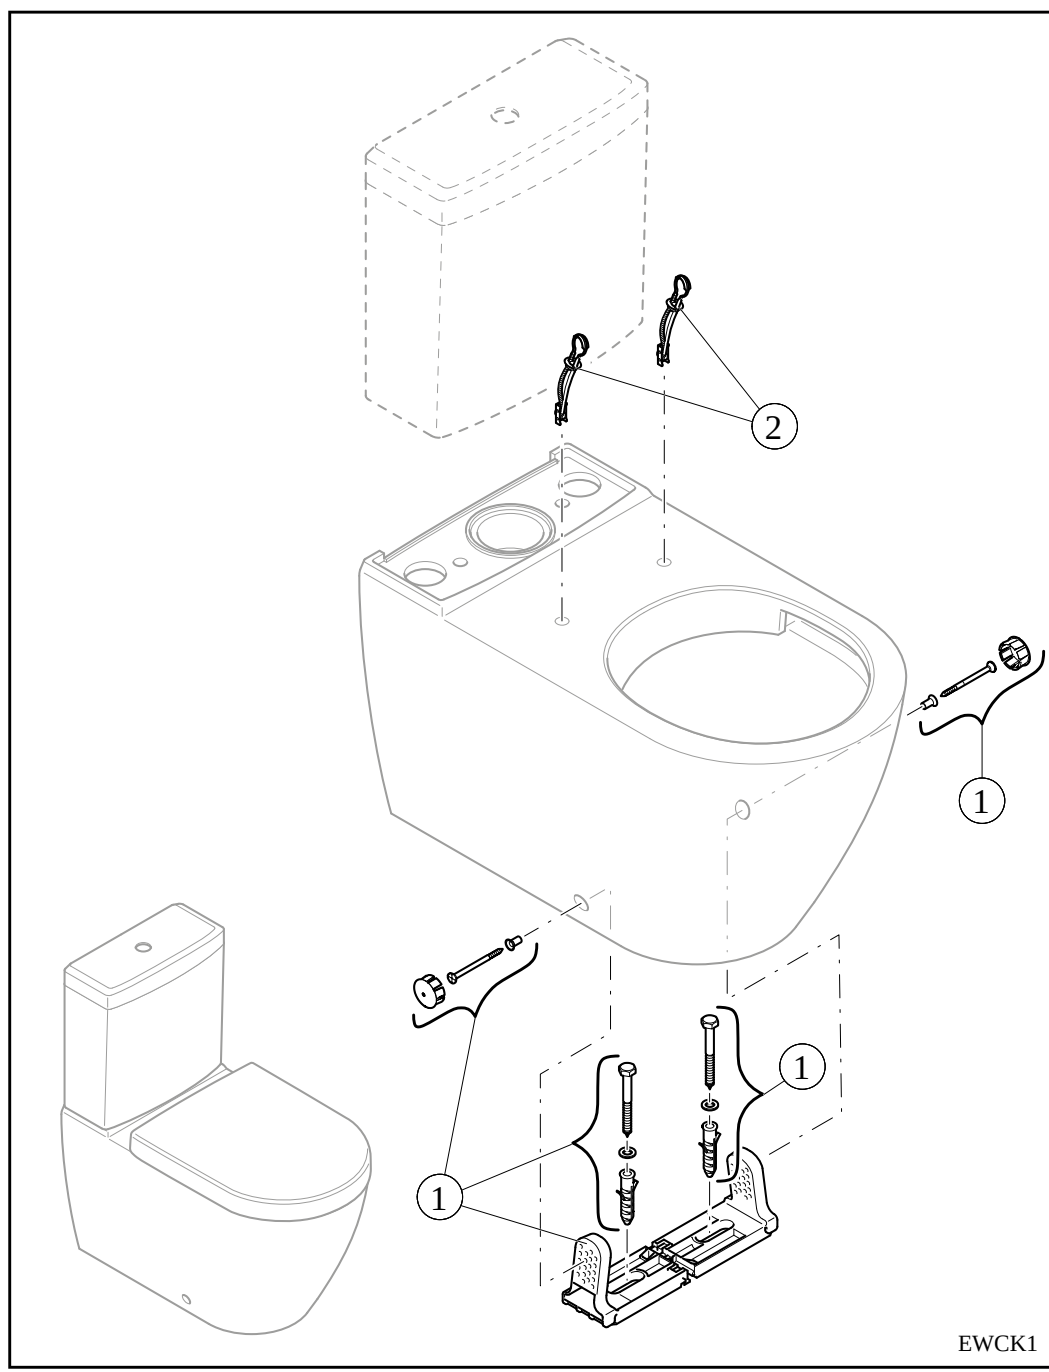

TOILET VENTICELLO

PRODUCT INFORMATION

1. POSITION

Article number	4612R001
Article title	Villeroy & Boch Venticello Washdown toilet for close-coupled WC-suite, rimless, floor-standing, with DirectFlush, White Alpin
Product designation	Washdown toilet for close-coupled WC-suite, rimless
Collection	Venticello
Assembly / Assembly type	floor-standing, back to wall
Assembly instructions	recommendation: to be installed from the wall at: 15 mm
Scope of delivery	1 x washdown toilet, rimless , 1 x fastening set
Ordering information	Please order toilet seat separately. Please order cistern separately. Please order Vario drainbend separately.
Length in mm	700
Width in mm	375
Height in mm	400
Weight in kg	38,70
Suitable for	Mounted cistern
Rimless	Yes
Innovative flushing technology (with TwistFlush)	No
Flush type	Washdown toilet
Flush volume l	3 / 4,5 l
Outlet / outlet	horizontal outlet
Wall-mounted - floor-standing	floor-standing
Leed	4
Material	Sanitary ceramics
Surface	glossy
Colour name	White Alpin
EAN number	4051202319878

COLOUR

COLOUR DESIGNATION

White Alpin

TECHNICAL DRAWINGS

4612R001

EXPLOSION DRAWINGS

BILL OF MATERIALS

No.	Article No.	Description	Quantity
2	92248701	Fastening set	1
1	92240400	Hinge fastening	1