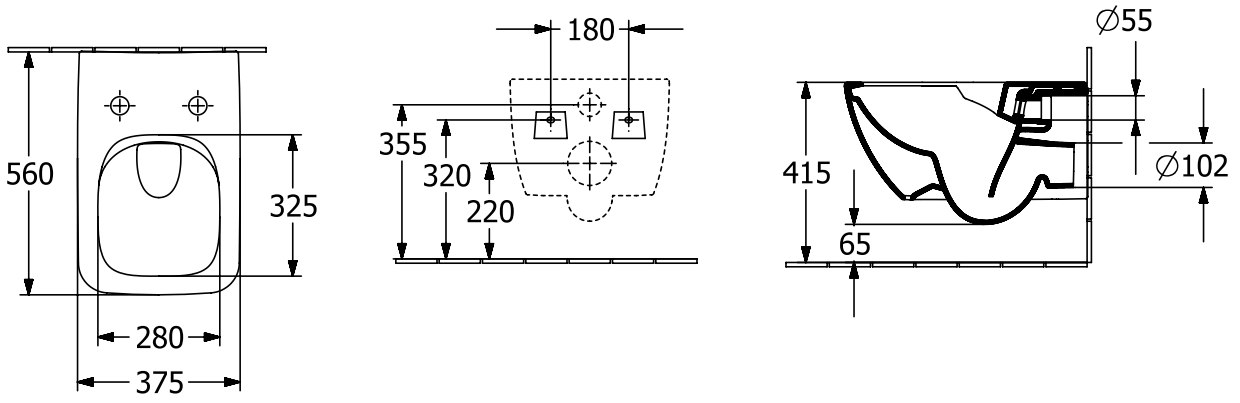

#### 1 . POSITION

<b>Article number</b>	<b>4611RSR1</b>
Article title	Villeroy & Boch Venticello Combi-Pack, wall-mounted, with DirectFlush, White Alpin CeramicPlus
Product designation	Combi-Pack
Collection	Venticello
Assembly / Assembly type	wall-mounted
Assembly instructions	not suitable for installation with flush valves
Scope of delivery	1 x washdown toilet, rimless , 1 x toilet seat and cover 1 x fastening set
Length in mm	560
Width in mm	375
Height in mm	330
Weight in kg	31,10
Suitable for	Concealed cistern
Rimless	Yes
Innovative flushing technology (with TwistFlush)	No
Flush type	Washdown toilet
Flush volume l	3 / 4,5 l
Outlet / outlet	horizontal outlet
Wall-mounted - floor-standing	wall-mounted
Function	<ul style="list-style-type: none"> <li>• with automatic lowering mechanism (SoftClosing)</li> <li>• with removable seat (QuickRelease)</li> </ul>
Lead	4
Material	Sanitary ceramics
Colour name	White Alpin CeramicPlus
Other material	Toilet seat and cover: Duroplast
Other surfaces	Toilet seat and cover: glossy
EAN number	4051202388348

COLOUR

COLOUR DESIGNATION

White Alpin

TECHNICAL DRAWINGS

4611RSR1

EXPLOSION DRAWINGS

**BILL OF MATERIALS**

No.	Article No.	Description	Quantity
0	4611R0R1	Washdown toilet, rimless	1
0	92219900	Fastening set	1
0	9M79S101	Toilet seat and cover SlimSeat (Wrapover)	1