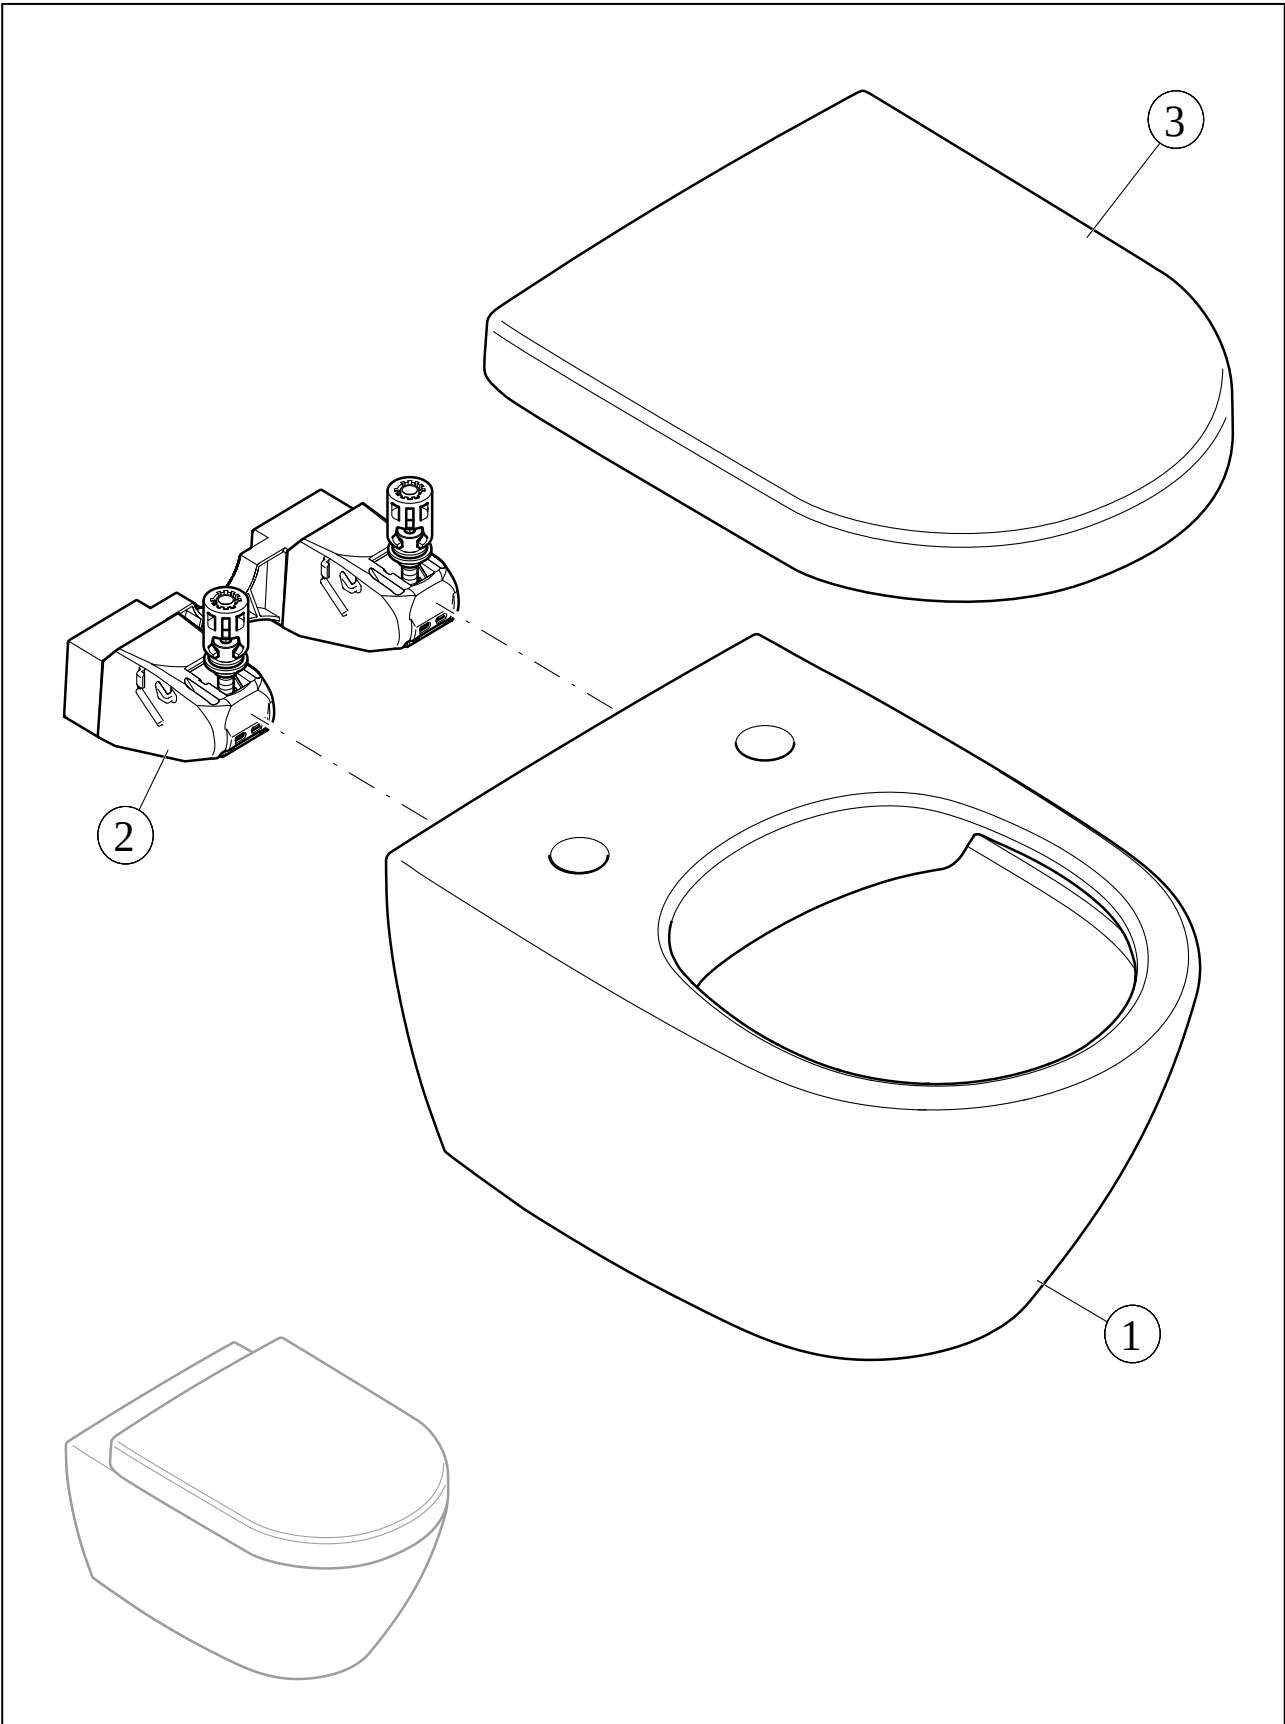

#### 1 . POSITION

<b>Article number</b>	<b>4611RSR1</b>
Article title	Villeroy & Boch Venticello Combi-Pack, wall-mounted, with DirectFlush, White Alpin CeramicPlus
Product designation	Combi-Pack
Collection	Venticello
Assembly / Assembly type	wall-mounted
Assembly instructions	not suitable for installation with flush valves
Scope of delivery	1 x washdown toilet, rimless , 1 x toilet seat and cover 1 x fastening set
Length in mm	560
Width in mm	375
Height in mm	330
Weight in kg	31,10
Suitable for	Concealed cistern
Rimless	Yes
Innovative flushing technology (with TwistFlush)	No
Flush type	Washdown toilet
Flush volume l	3 / 4,5 l
Outlet / outlet	horizontal outlet
Wall-mounted - floor-standing	wall-mounted
Function	<ul style="list-style-type: none"> <li>• with automatic lowering mechanism (SoftClosing)</li> <li>• with removable seat (QuickRelease)</li> </ul>
Lead	4
Material	Sanitary ceramics
Colour name	White Alpin CeramicPlus
Other material	Toilet seat and cover: Duroplast
Other surfaces	Toilet seat and cover: glossy
EAN number	4051202388348

COLOUR

COLOUR DESIGNATION

White Alpin

TECHNICAL DRAWINGS

4611RSR1

EXPLOSION DRAWINGS

**BILL OF MATERIALS**

No.	Article No.	Description	Quantity
0	4611R0R1	Washdown toilet, rimless	1
0	92219900	Fastening set	1
0	9M79S101	Toilet seat and cover SlimSeat (Wrapover)	1