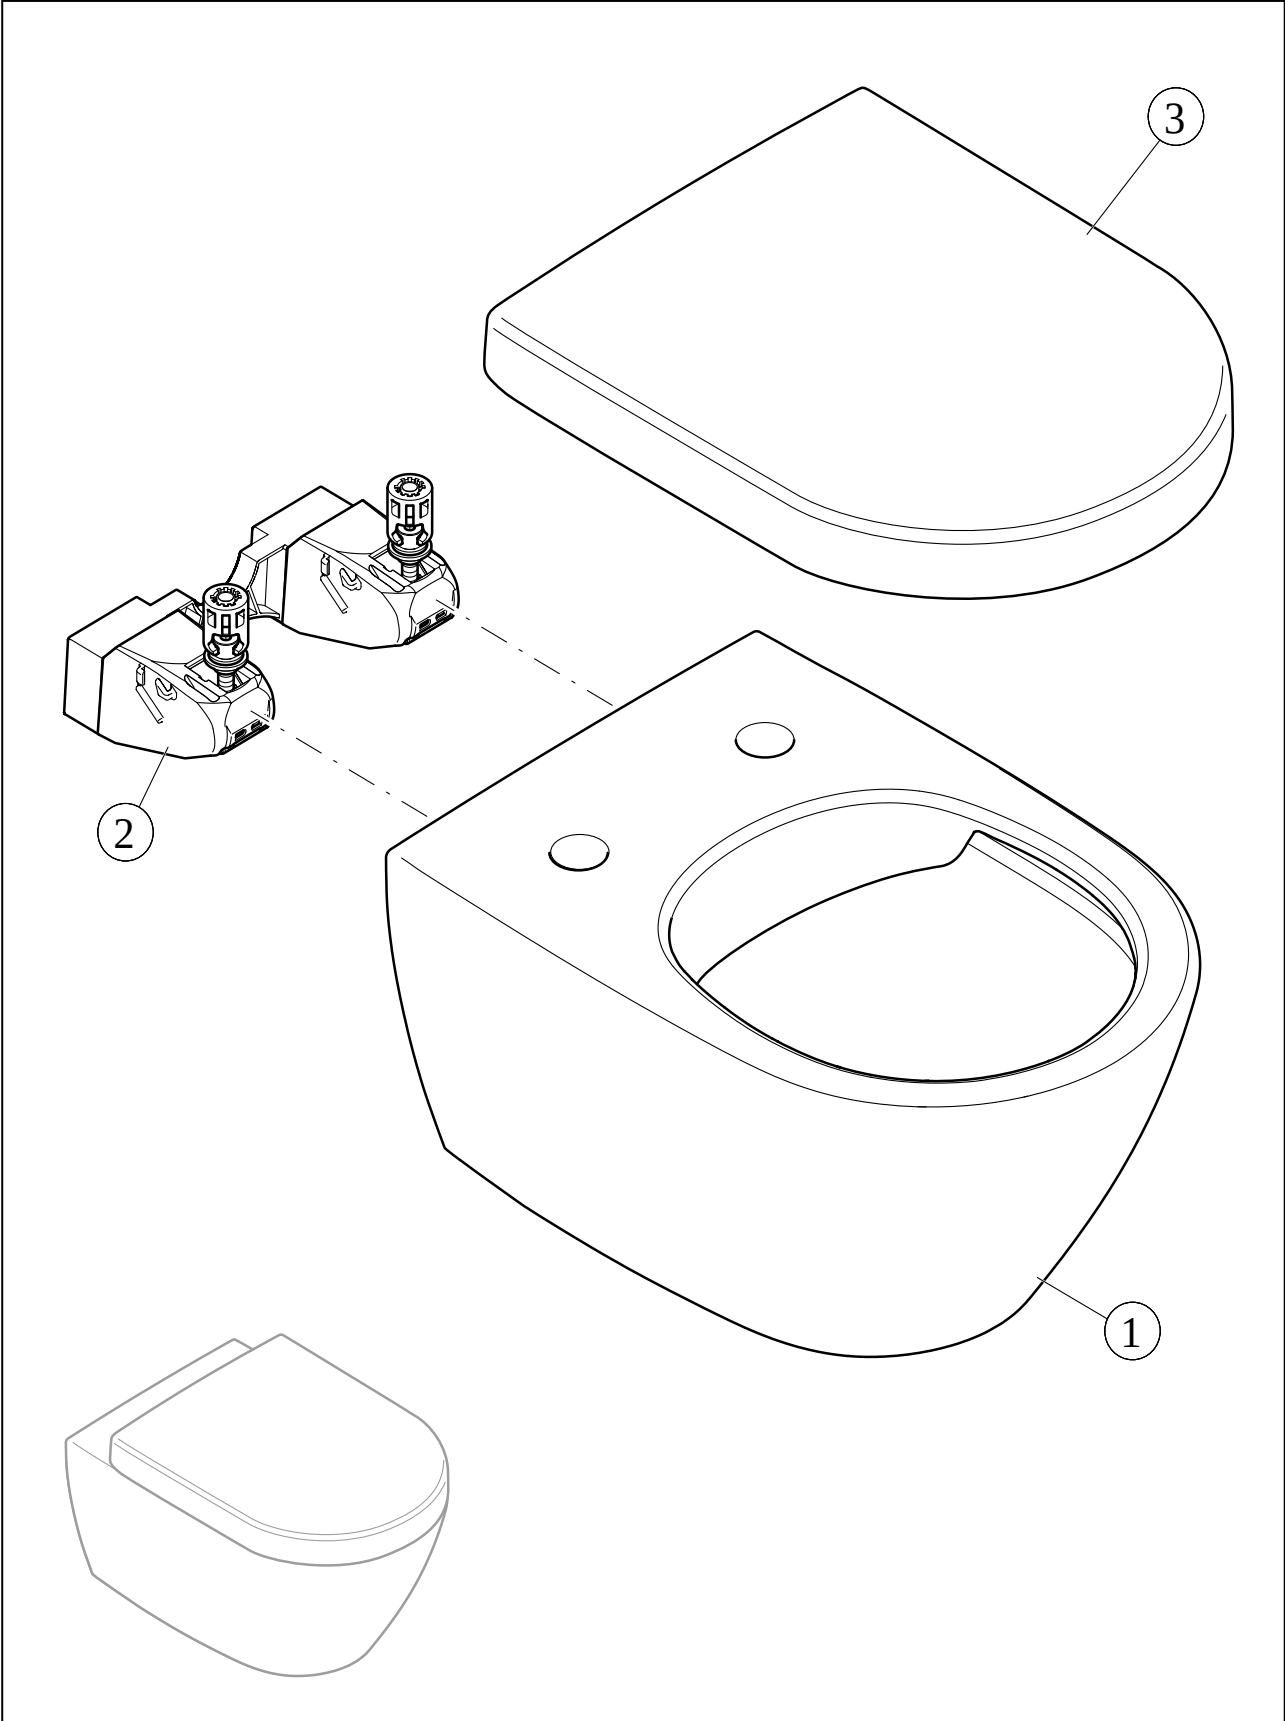

TOILET VENTICELLO

PRODUCT INFORMATION

1. POSITION

Article number	4611RLR1
Article title	Villeroy & Boch Venticello Combi-Pack, wall-mounted, with DirectFlush, White Alpin CeramicPlus
Product designation	Combi-Pack
Collection	Venticello
Assembly / Assembly type	wall-mounted
Assembly instructions	not suitable for installation with flush valves
Scope of delivery	1 x washdown toilet, rimless , 1 x toilet seat and cover 1 x fastening set
Length in mm	560
Width in mm	375
Height in mm	330
Weight in kg	31,10
Suitable for	Concealed cistern
Rimless	Yes
Innovative flushing technology (with TwistFlush)	No
Flush type	Washdown toilet
Flush volume l	3 / 4,5 l
Outlet / outlet	horizontal outlet
Wall-mounted - floor-standing	wall-mounted
Function	<ul style="list-style-type: none"> • with automatic lowering mechanism (SoftClosing) • with removable seat (QuickRelease)
Lead	4
Material	Sanitary ceramics
Colour name	White Alpin CeramicPlus
Other material	Toilet seat and cover: Duroplast
Other surfaces	Toilet seat and cover: glossy
EAN number	4051202483708

COLOUR

COLOUR DESIGNATION

White Alpin

TECHNICAL DRAWINGS

4611RLR1

EXPLOSION DRAWINGS

BILL OF MATERIALS

No.	Article No.	Description	Quantity
0	4611R0R1	Washdown toilet, rimless	1
0	92219900	Fastening set	1
0	9M80S101	Toilet seat and cover SlimSeat LINE (Sandwich)	1