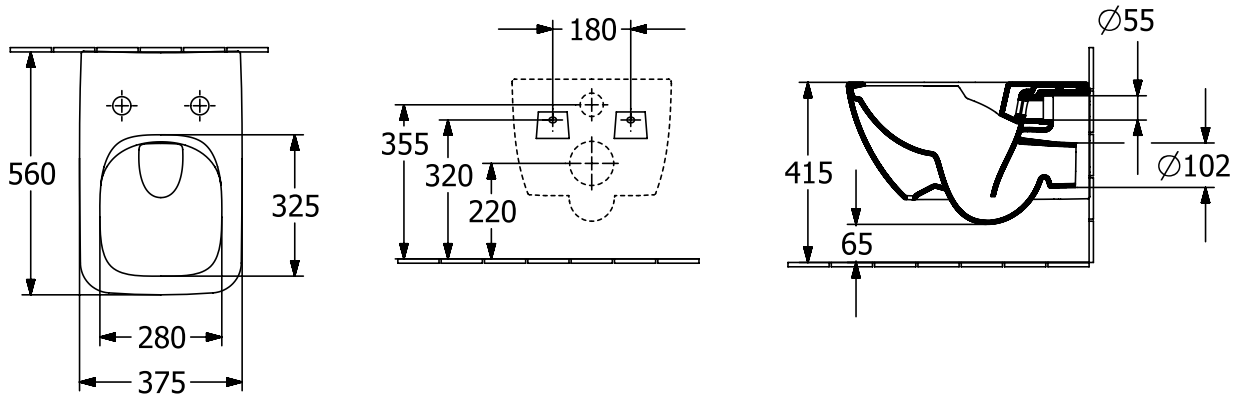

TOILET VENTICELLO

PRODUCT INFORMATION

1. POSITION

Article number	4611RLR1
Article title	Villeroy & Boch Venticello Combi-Pack, wall-mounted, with DirectFlush, White Alpin CeramicPlus
Product designation	Combi-Pack
Collection	Venticello
Assembly / Assembly type	wall-mounted
Assembly instructions	not suitable for installation with flush valves
Scope of delivery	1 x washdown toilet, rimless , 1 x toilet seat and cover 1 x fastening set
Length in mm	560
Width in mm	375
Height in mm	330
Weight in kg	31,10
Suitable for	Concealed cistern
Rimless	Yes
Innovative flushing technology (with TwistFlush)	No
Flush type	Washdown toilet
Flush volume l	3 / 4,5 l
Outlet / outlet	horizontal outlet
Wall-mounted - floor-standing	wall-mounted
Function	<ul style="list-style-type: none"> • with automatic lowering mechanism (SoftClosing) • with removable seat (QuickRelease)
Lead	4
Material	Sanitary ceramics
Colour name	White Alpin CeramicPlus
Other material	Toilet seat and cover: Duroplast
Other surfaces	Toilet seat and cover: glossy
EAN number	4051202483708

COLOUR

COLOUR DESIGNATION

White Alpin

TECHNICAL DRAWINGS

4611RLR1

EXPLOSION DRAWINGS

BILL OF MATERIALS

No.	Article No.	Description	Quantity
0	4611R0R1	Washdown toilet, rimless	1
0	92219900	Fastening set	1
0	9M80S101	Toilet seat and cover SlimSeat LINE (Sandwich)	1