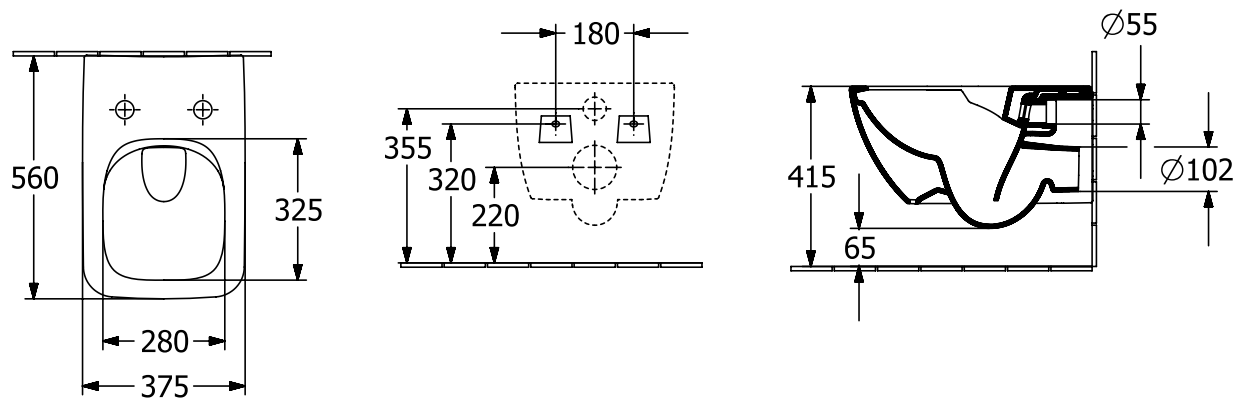

TOILET VENTICELLO

PRODUCT INFORMATION

1. POSITION

Article number	4611RL01
Article title	Villeroy & Boch Venticello Combi-Pack, wall-mounted, with DirectFlush, White Alpin
Product designation	Combi-Pack
Collection	Venticello
Assembly / Assembly type	wall-mounted
Assembly instructions	not suitable for installation with flush valves
Scope of delivery	1 x washdown toilet, rimless , 1 x toilet seat and cover 1 x fastening set
Length in mm	560
Width in mm	375
Height in mm	330
Weight in kg	31,10
Suitable for	Concealed cistern
Rimless	Yes
Innovative flushing technology (with TwistFlush)	No
Flush type	Washdown toilet
Flush volume l	3 / 4,5 l
Outlet / outlet	horizontal outlet
Wall-mounted - floor-standing	wall-mounted
Function	<ul style="list-style-type: none"> • with automatic lowering mechanism (SoftClosing) • with removable seat (QuickRelease)
Lead	4
Material	Sanitary ceramics
Colour name	White Alpin
Other material	Toilet seat and cover: Duroplast
Other surfaces	Toilet seat and cover: glossy
EAN number	4051202483593

COLOUR

COLOUR DESIGNATION

White Alpin

TECHNICAL DRAWINGS

4611RL01

EXPLOSION DRAWINGS

BILL OF MATERIALS

No.	Article No.	Description	Quantity
0	4611R001	Washdown toilet, rimless	1
0	92219900	Fastening set	1
0	9M80S101	Toilet seat and cover SlimSeat LINE (Sandwich)	1