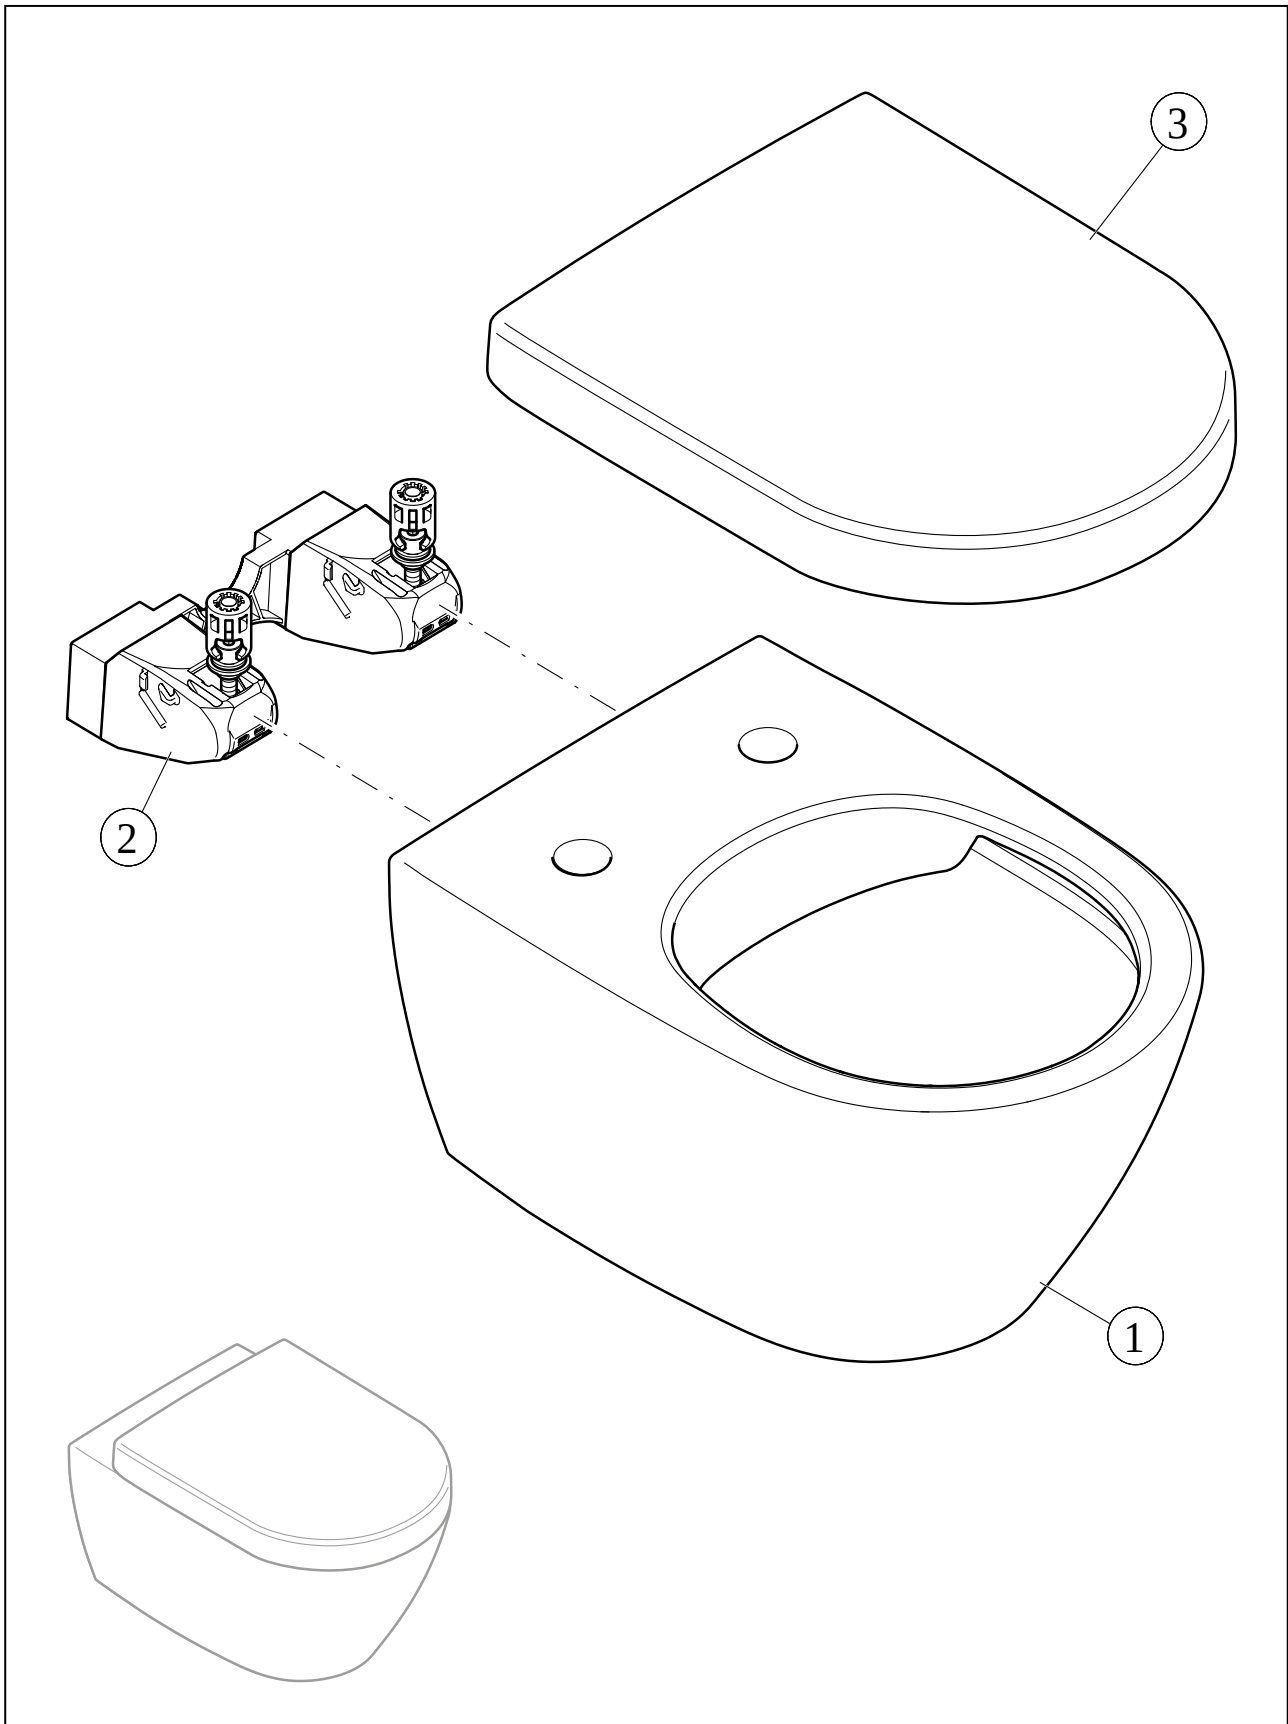

TOILET VENTICELLO

PRODUCT INFORMATION

1. POSITION

Article number	4611RL01
Article title	Villeroy & Boch Venticello Combi-Pack, wall-mounted, with DirectFlush, White Alpin
Product designation	Combi-Pack
Collection	Venticello
Assembly / Assembly type	wall-mounted
Assembly instructions	not suitable for installation with flush valves
Scope of delivery	1 x washdown toilet, rimless , 1 x toilet seat and cover 1 x fastening set
Length in mm	560
Width in mm	375
Height in mm	330
Weight in kg	31,10
Suitable for	Concealed cistern
Rimless	Yes
Innovative flushing technology (with TwistFlush)	No
Flush type	Washdown toilet
Flush volume l	3 / 4,5 l
Outlet / outlet	horizontal outlet
Wall-mounted - floor-standing	wall-mounted
Function	<ul style="list-style-type: none"> • with automatic lowering mechanism (SoftClosing) • with removable seat (QuickRelease)
Lead	4
Material	Sanitary ceramics
Colour name	White Alpin
Other material	Toilet seat and cover: Duroplast
Other surfaces	Toilet seat and cover: glossy
EAN number	4051202483593

COLOUR

COLOUR DESIGNATION

White Alpin

TECHNICAL DRAWINGS

4611RL01

EXPLOSION DRAWINGS

BILL OF MATERIALS

No.	Article No.	Description	Quantity
0	4611R001	Washdown toilet, rimless	1
0	92219900	Fastening set	1
0	9M80S101	Toilet seat and cover SlimSeat LINE (Sandwich)	1