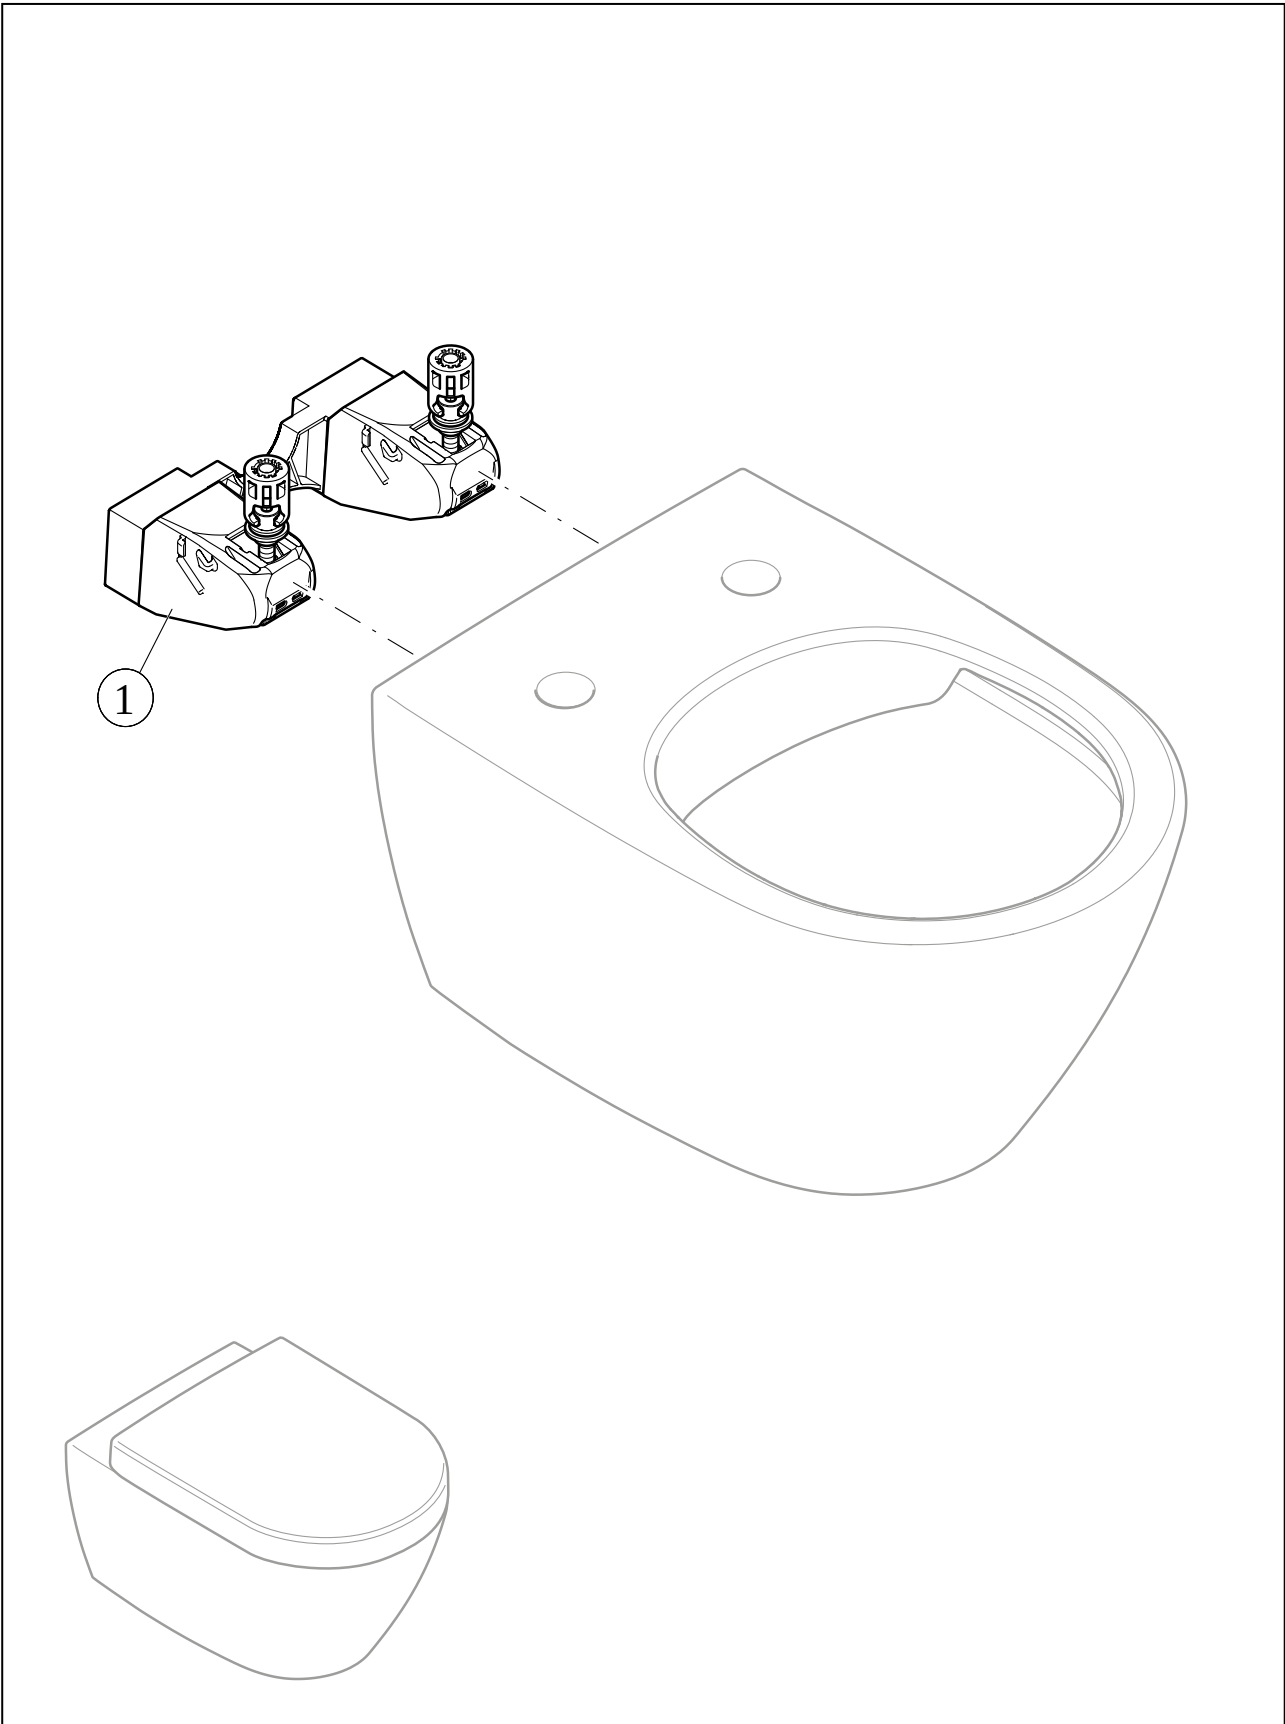

TOILET VENTICELLO

PRODUCT INFORMATION

1. POSITION

Article number	4611R0RW
Article title	Villeroy & Boch Venticello Washdown toilet, rimless, wall-mounted, with DirectFlush, Stone White CeramicPlus
Product designation	Washdown toilet, rimless
Collection	Venticello
Assembly / Assembly type	wall-mounted
Assembly instructions	not suitable for installation with flush valves
Scope of delivery	1 x washdown toilet, rimless , 1 x fastening set
Ordering information	Please order toilet seat separately.
Length in mm	560
Width in mm	375
Height in mm	340
Weight in kg	28,20
Suitable for	Concealed cistern
Rimless	Yes
Innovative flushing technology (with TwistFlush)	No
Flush type	Washdown toilet
Flush volume l	3 / 4,5 l
Outlet / outlet	horizontal outlet
Wall-mounted - floor-standing	wall-mounted
Lead	4
Material	Sanitary ceramics
Surface	matt
Colour name	Stone White CeramicPlus
EAN number	4051202843298

COLOUR

COLOUR DESIGNATION

Stone White

TECHNICAL DRAWINGS

4611R0RW

EXPLOSION DRAWINGS

BILL OF MATERIALS

No.	Article No.	Description	Quantity
0	92219900	Fastening set	1