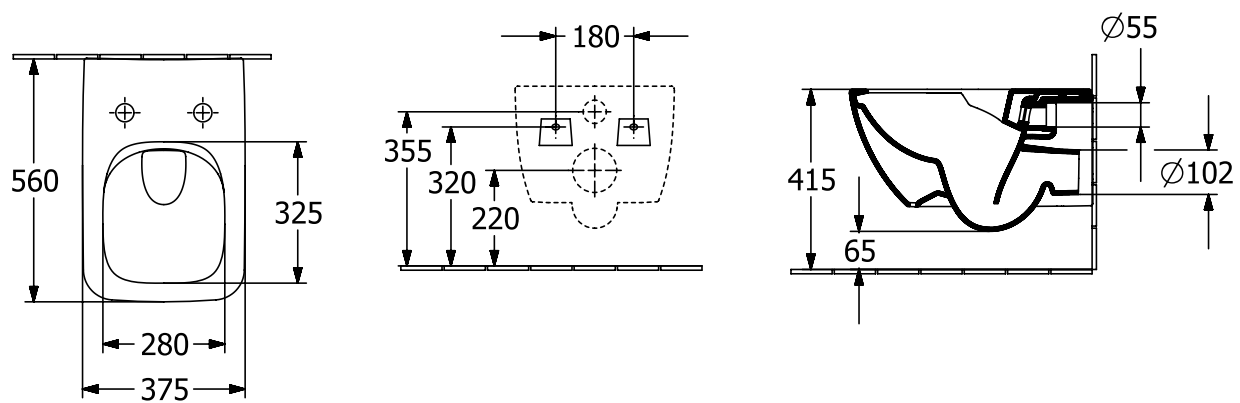

TOILET VENTICELLO

PRODUCT INFORMATION

1. POSITION

Article number	4611R0RW
Article title	Villeroy & Boch Venticello Washdown toilet, rimless, wall-mounted, with DirectFlush, Stone White CeramicPlus
Product designation	Washdown toilet, rimless
Collection	Venticello
Assembly / Assembly type	wall-mounted
Assembly instructions	not suitable for installation with flush valves
Scope of delivery	1 x washdown toilet, rimless , 1 x fastening set
Ordering information	Please order toilet seat separately.
Length in mm	560
Width in mm	375
Height in mm	340
Weight in kg	28,20
Suitable for	Concealed cistern
Rimless	Yes
Innovative flushing technology (with TwistFlush)	No
Flush type	Washdown toilet
Flush volume l	3 / 4,5 l
Outlet / outlet	horizontal outlet
Wall-mounted - floor-standing	wall-mounted
Lead	4
Material	Sanitary ceramics
Surface	matt
Colour name	Stone White CeramicPlus
EAN number	4051202843298

COLOUR

COLOUR DESIGNATION

Stone White

TECHNICAL DRAWINGS

4611R0RW

EXPLOSION DRAWINGS

BILL OF MATERIALS

No.	Article No.	Description	Quantity
0	92219900	Fastening set	1