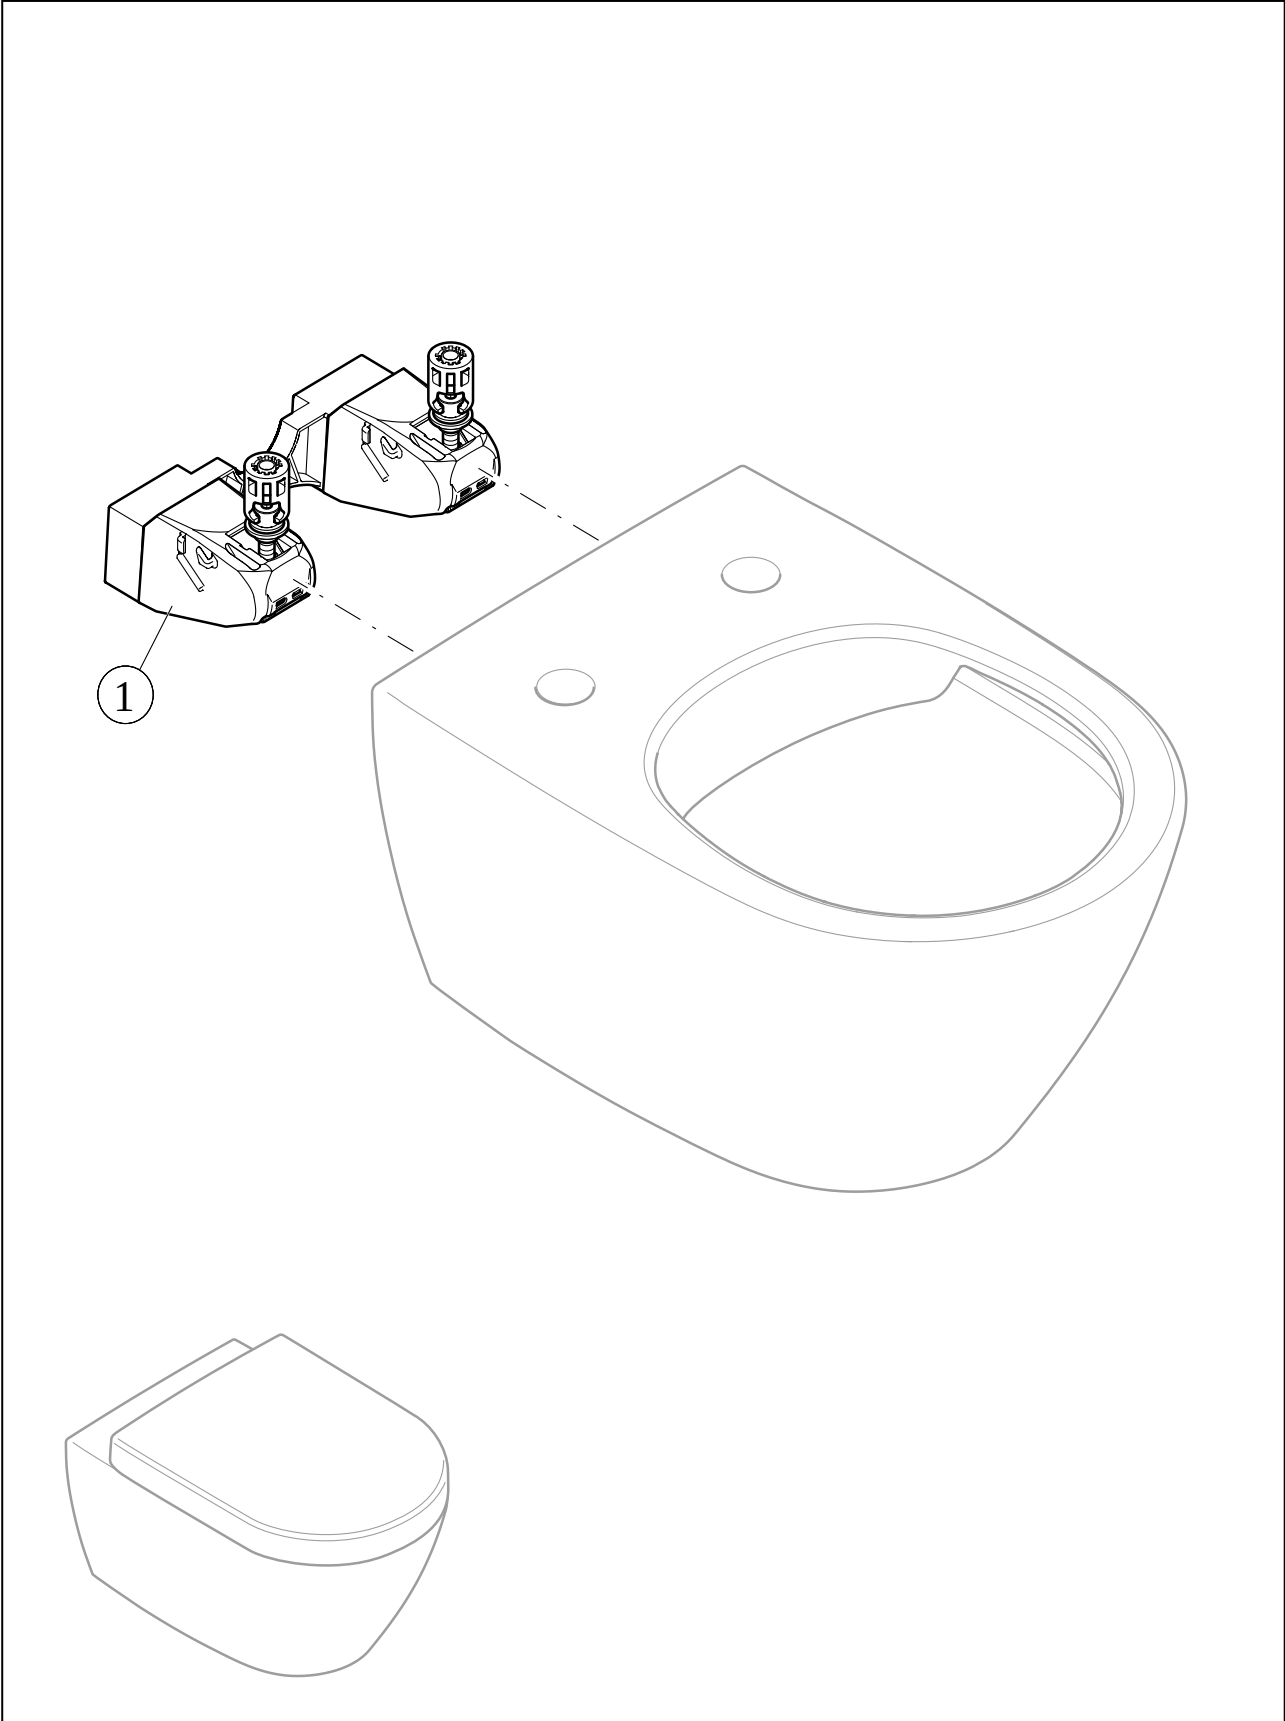

#### 1. POSITION

<b>Article number</b>	<b>4611R0R1</b>
Article title	Villeroy & Boch Venticello Washdown toilet, rimless, wall-mounted, with DirectFlush, White Alpin CeramicPlus
Product designation	Washdown toilet, rimless
Collection	Venticello
Assembly / Assembly type	wall-mounted
Assembly instructions	not suitable for installation with flush valves
Scope of delivery	1 x washdown toilet, rimless , 1 x fastening set
Ordering information	Please order toilet seat separately.
Length in mm	560
Width in mm	375
Height in mm	340
Weight in kg	28,20
Suitable for	Concealed cistern
Rimless	Yes
Innovative flushing technology (with TwistFlush)	No
Flush type	Washdown toilet
Flush volume l	3 / 4,5 l
Outlet / outlet	horizontal outlet
Wall-mounted - floor-standing	wall-mounted
Lead	4
Material	Sanitary ceramics
Surface	glossy
Colour name	White Alpin CeramicPlus
EAN number	4051202318710

#### COLOUR DESIGNATION

White Alpin

TECHNICAL DRAWINGS

4611R0R1

EXPLOSION DRAWINGS