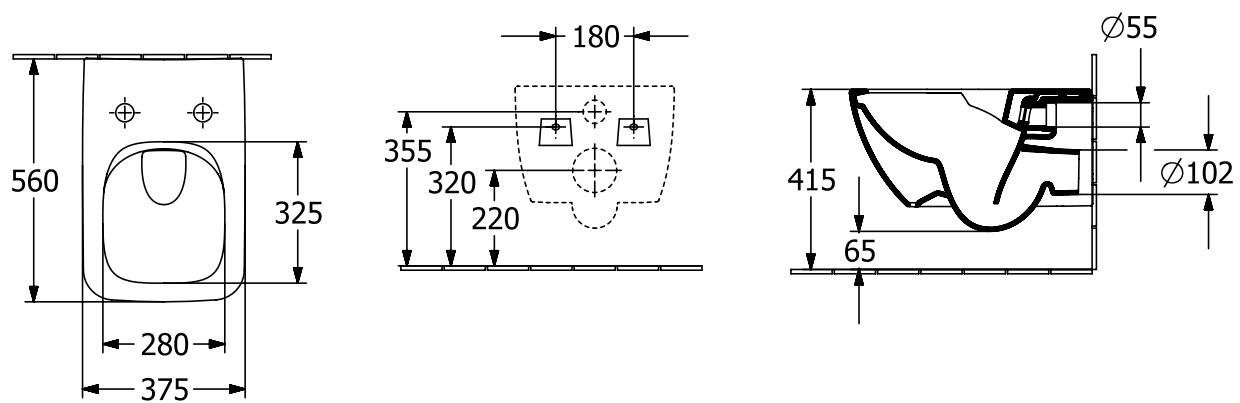

TECHNICAL DRAWINGS

4611R0R1