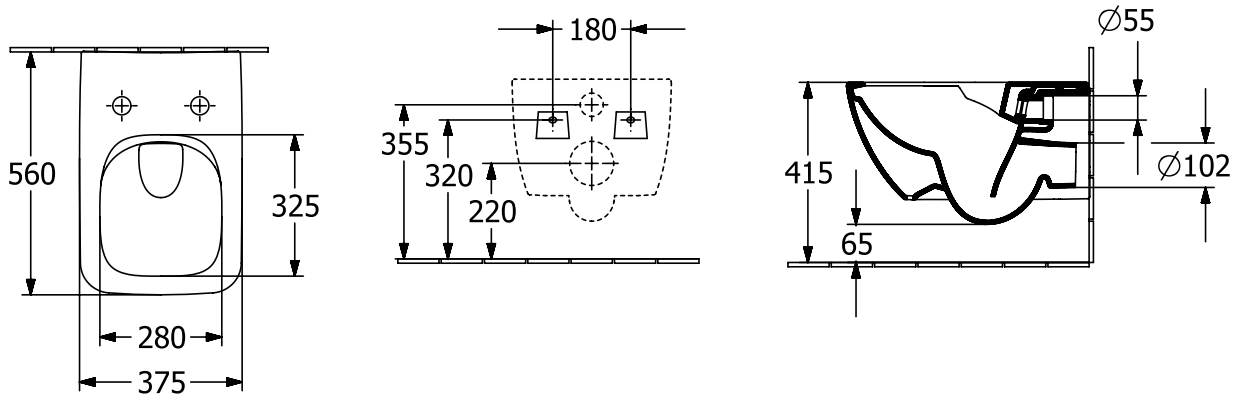

TOILET VENTICELLO

PRODUCT INFORMATION

1. POSITION

Article number	4611R001
Article title	Villeroy & Boch Venticello Washdown toilet, rimless, wall-mounted, with DirectFlush, White Alpin
Product designation	Washdown toilet, rimless
Collection	Venticello
Assembly / Assembly type	wall-mounted
Assembly instructions	not suitable for installation with flush valves
Scope of delivery	1 x washdown toilet, rimless , 1 x fastening set
Ordering information	Please order toilet seat separately.
Length in mm	560
Width in mm	375
Height in mm	340
Weight in kg	28,20
Suitable for	Concealed cistern
Rimless	Yes
Innovative flushing technology (with TwistFlush)	No
Flush type	Washdown toilet
Flush volume l	3 / 4,5 l
Outlet / outlet	horizontal outlet
Wall-mounted - floor-standing	wall-mounted
Leed	4
Material	Sanitary ceramics
Surface	glossy
Colour name	White Alpin
EAN number	4051202318703

COLOUR

COLOUR DESIGNATION

White Alpin

TECHNICAL DRAWINGS

4611R001

EXPLOSION DRAWINGS

BILL OF MATERIALS

No.	Article No.	Description	Quantity
0	92219900	Fastening set	1