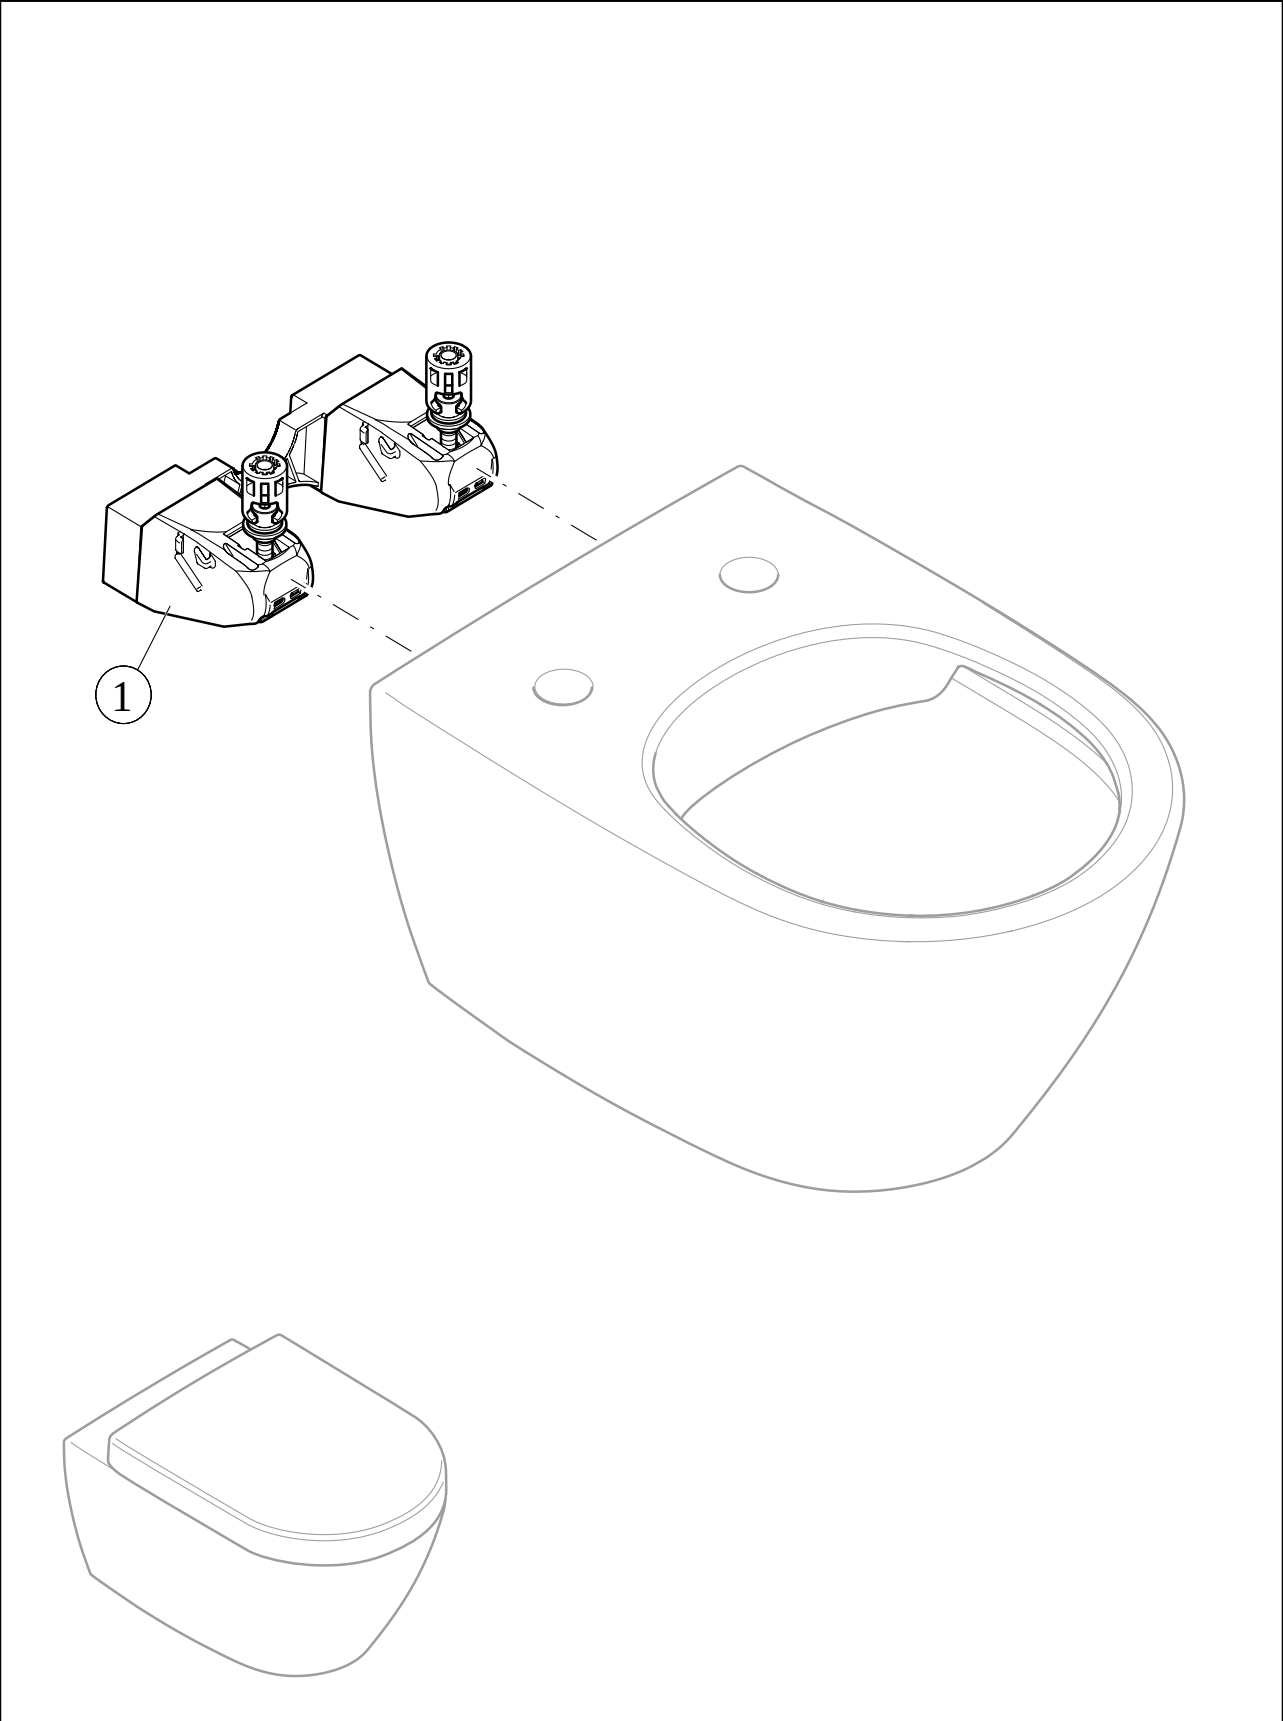

TOILET VENTICELLO

PRODUCT INFORMATION

1. POSITION

Article number	4611R001
Article title	Villeroy & Boch Venticello Washdown toilet, rimless, wall-mounted, with DirectFlush, White Alpin
Product designation	Washdown toilet, rimless
Collection	Venticello
Assembly / Assembly type	wall-mounted
Assembly instructions	not suitable for installation with flush valves
Scope of delivery	1 x washdown toilet, rimless , 1 x fastening set
Ordering information	Please order toilet seat separately.
Length in mm	560
Width in mm	375
Height in mm	340
Weight in kg	28,20
Suitable for	Concealed cistern
Rimless	Yes
Innovative flushing technology (with TwistFlush)	No
Flush type	Washdown toilet
Flush volume l	3 / 4,5 l
Outlet / outlet	horizontal outlet
Wall-mounted - floor-standing	wall-mounted
Leed	4
Material	Sanitary ceramics
Surface	glossy
Colour name	White Alpin
EAN number	4051202318703

COLOUR

COLOUR DESIGNATION

White Alpin

TECHNICAL DRAWINGS

4611R001

EXPLOSION DRAWINGS

BILL OF MATERIALS

No.	Article No.	Description	Quantity
0	92219900	Fastening set	1