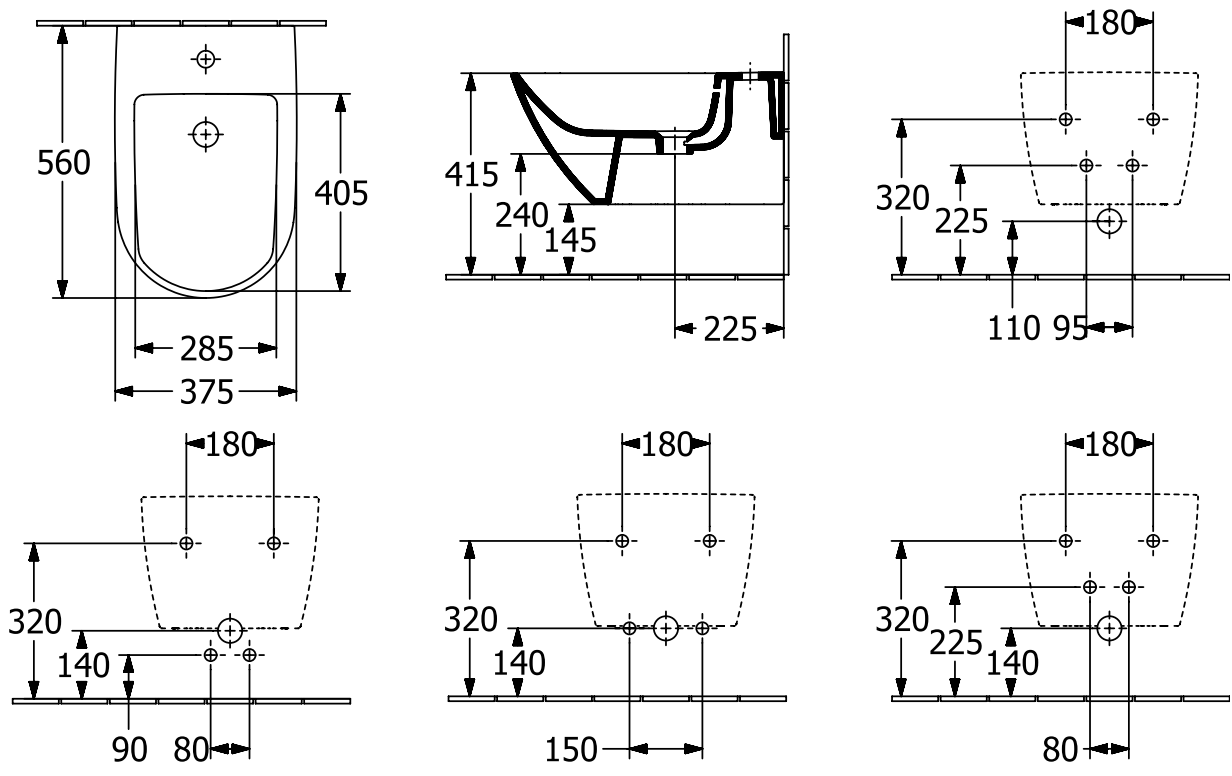

#### 1. POSITION

<b>Article number</b>	<b>44700001</b>
Article title	Villeroy & Boch Subway 3.0 Bidet, wall-mounted, 375 x 560 mm, White Alpin
Product designation	Bidet
Collection	Subway 3.0
Assembly / Assembly type	wall-mounted
Scope of delivery	1 x bidet , 1 x fastening set 1 x closable outlet valve with ceramic valve cover
Ordering information	Optionally available: Outlet valve with ceramic cover.
Length in mm	560
Width in mm	375
Height in mm	270
Weight in kg	21,30
Number of tap holes punched through	1
Suitable for	1-hole mixer
Wall-mounted - floor-standing	wall-mounted
Material	Sanitary ceramics
Surface	glossy
Colour name	White Alpin
EAN number	4062373805169

#### COLOUR DESIGNATION

White Alpin

TECHNICAL DRAWINGS

44700001

EXPLOSION DRAWINGS