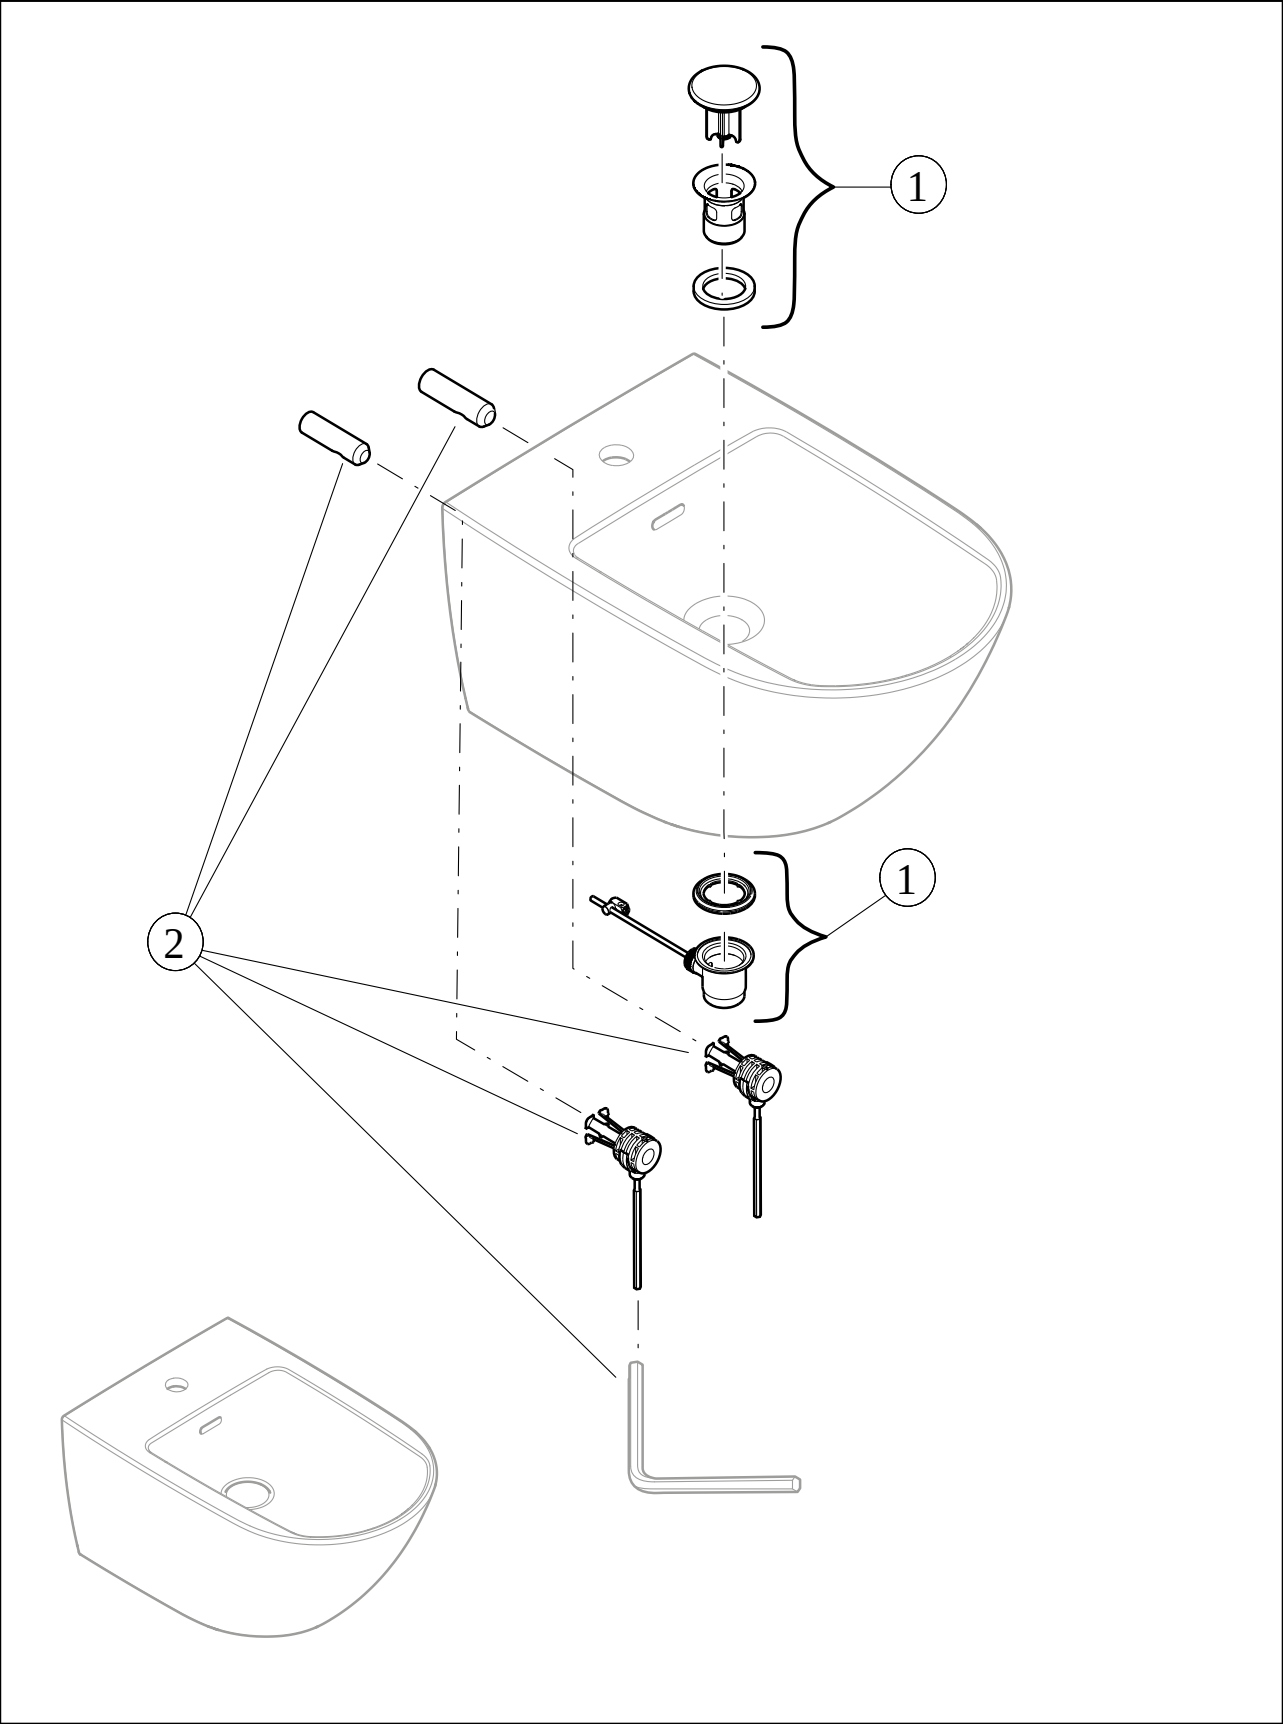

#### 1. POSITION

<b>Article number</b>	<b>44700001</b>
Article title	Villeroy & Boch Subway 3.0 Bidet, wall-mounted, 375 x 560 mm, White Alpin
Product designation	Bidet
Collection	Subway 3.0
Assembly / Assembly type	wall-mounted
Scope of delivery	1 x bidet , 1 x fastening set 1 x closable outlet valve with ceramic valve cover
Ordering information	Optionally available: Outlet valve with ceramic cover.
Length in mm	560
Width in mm	375
Height in mm	270
Weight in kg	21,30
Number of tap holes punched through	1
Suitable for	1-hole mixer
Wall-mounted - floor-standing	wall-mounted
Material	Sanitary ceramics
Surface	glossy
Colour name	White Alpin
EAN number	4062373805169

#### COLOUR DESIGNATION

White Alpin

TECHNICAL DRAWINGS

44700001

EXPLOSION DRAWINGS

## BILL OF MATERIALS

No.	Article No.	Description	Quantity
1	68100001	Closable valve	1
2	92121400	Fastening set	1