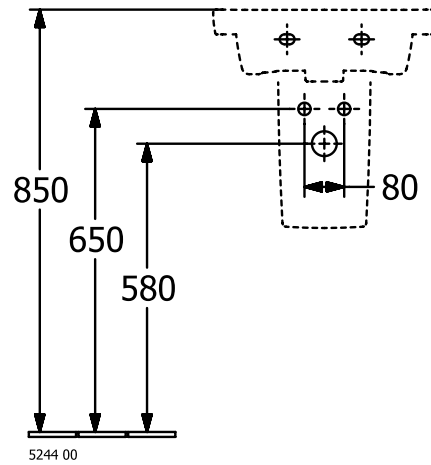

#### 1. POSITION

<b>Article number</b>	<b>4370FL01</b>
Article title	Villeroy & Boch Subway 3.0 Handwashbasin, 450 x 370 x 145 mm, without overflow, White Alpin
Product designation	Handwashbasin
Collection	Subway 3.0
Assembly / Assembly type	wall-mounted
Assembly instructions	for installation with furniture Subway 3.0
Scope of delivery	1 x handwashbasin
Ordering information	Please order non-closable drain valve separately. Optionally available: Outlet valve with ceramic cover.
Length in mm	370
Width in mm	450
Height in mm	145
Interior depth	100
Weight in kg	11,20
Number of tap holes punched through	1
Position of drill hole	central tap hole punched out
express delivery	No
Suitable for	1-hole mixer, Matching Villeroy&Boch furniture
Material	Sanitary ceramics
Surface	glossy
Colour name	White Alpin
With TitanGlaze	No
With overflow	No
EAN number	4062373816493

#### COLOUR DESIGNATION

White Alpin

TECHNICAL DRAWINGS

4370FL01

5243 00

5244 00