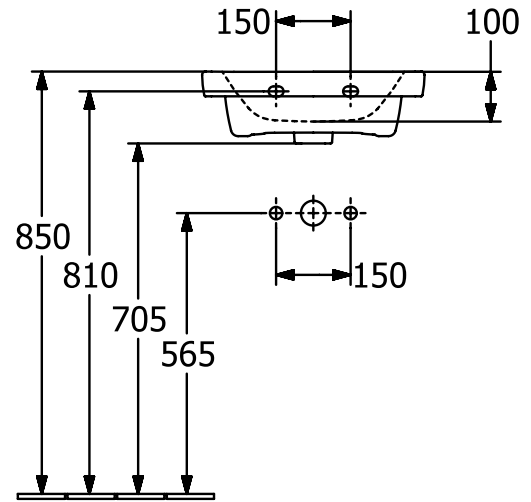

#### 1. POSITION

<b>Article number</b>	<b>4370FL01</b>
Article title	Villeroy & Boch Subway 3.0 Handwashbasin, 450 x 370 x 145 mm, without overflow, White Alpin
Product designation	Handwashbasin
Collection	Subway 3.0
Assembly / Assembly type	wall-mounted
Assembly instructions	for installation with furniture Subway 3.0
Scope of delivery	1 x handwashbasin
Ordering information	Please order non-closable drain valve separately. Optionally available: Outlet valve with ceramic cover.
Length in mm	370
Width in mm	450
Height in mm	145
Interior depth	100
Weight in kg	11,20
Number of tap holes punched through	1
Position of drill hole	central tap hole punched out
express delivery	No
Suitable for	1-hole mixer, Matching Villeroy&Boch furniture
Material	Sanitary ceramics
Surface	glossy
Colour name	White Alpin
With TitanGlaze	No
With overflow	No
EAN number	4062373816493

### COLOUR

#### COLOUR DESIGNATION

White Alpin

TECHNICAL DRAWINGS

4370FL01

5243 00

5244 00