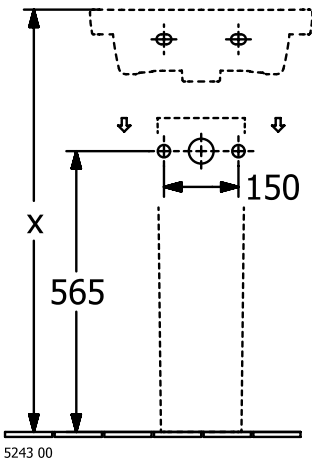

TECHNICAL DRAWINGS

4370FL01

5243 00