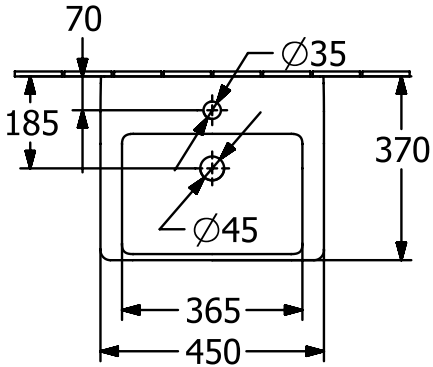

#### 1. POSITION

<b>Article number</b>	<b>4370FL01</b>
Article title	Villeroy & Boch Subway 3.0 Handwashbasin, 450 x 370 x 145 mm, without overflow, White Alpin
Product designation	Handwashbasin
Collection	Subway 3.0
Assembly / Assembly type	wall-mounted
Assembly instructions	for installation with furniture Subway 3.0
Scope of delivery	1 x handwashbasin
Ordering information	Please order non-closable drain valve separately. Optionally available: Outlet valve with ceramic cover.
Length in mm	370
Width in mm	450
Height in mm	145
Interior depth	100
Weight in kg	11,20
Number of tap holes punched through	1
Position of drill hole	central tap hole punched out
express delivery	No
Suitable for	1-hole mixer, Matching Villeroy&Boch furniture
Material	Sanitary ceramics
Surface	glossy
Colour name	White Alpin
With TitanGlaze	No
With overflow	No
EAN number	4062373816493

#### COLOUR DESIGNATION

White Alpin

TECHNICAL DRAWINGS

4370FL01

5243 00

5244 00