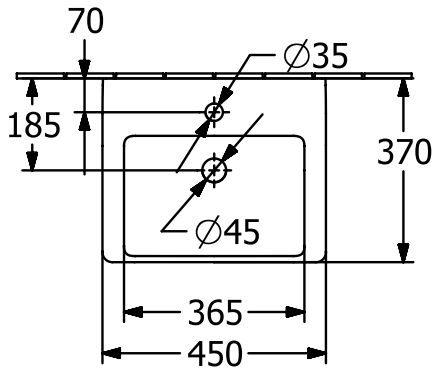

WASHBASINS SUBWAY 3.0

PRODUCT INFORMATION

1. POSITION

Article number	4370FKR1
Article title	Villeroy & Boch Subway 3.0 Handwashbasin, 450 x 370 x 145 mm, with overflow, White Alpin CeramicPlus
Product designation	Handwashbasin
Collection	Subway 3.0
Assembly / Assembly type	wall-mounted
Assembly instructions	for installation with furniture Subway 3.0
Scope of delivery	1 x handwashbasin
Ordering information	Optionally available: Outlet valve with ceramic cover.
Length in mm	370
Width in mm	450
Height in mm	145
Interior depth	100
Weight in kg	11,30
Number of tap holes punched through	1
Position of drill hole	central tap hole punched out
express delivery	No
Suitable for	1-hole mixer, Matching Villeroy&Boch furniture
Material	Sanitary ceramics
Surface	glossy
Colour name	White Alpin CeramicPlus
With TitanGlaze	No
With overflow	Yes
EAN number	4062373816424

COLOUR

COLOUR DESIGNATION

White Alpin

TECHNICAL DRAWINGS

4370FKR1

5243 00

5244 00