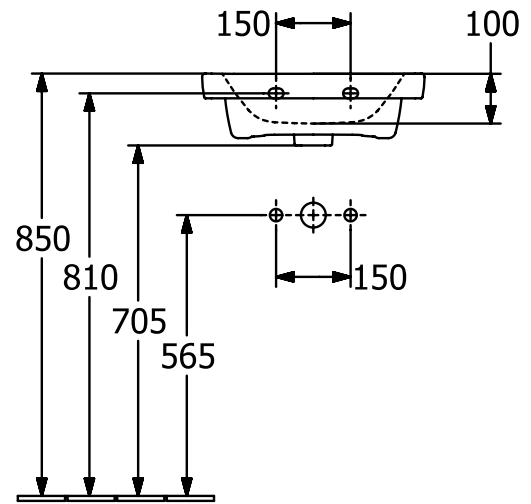

WASHBASINS SUBWAY 3.0

PRODUCT INFORMATION

1. POSITION

Article number	4370FKR1
Article title	Villeroy & Boch Subway 3.0 Handwashbasin, 450 x 370 x 145 mm, with overflow, White Alpin CeramicPlus
Product designation	Handwashbasin
Collection	Subway 3.0
Assembly / Assembly type	wall-mounted
Assembly instructions	for installation with furniture Subway 3.0
Scope of delivery	1 x handwashbasin
Ordering information	Optionally available: Outlet valve with ceramic cover.
Length in mm	370
Width in mm	450
Height in mm	145
Interior depth	100
Weight in kg	11,30
Number of tap holes punched through	1
Position of drill hole	central tap hole punched out
express delivery	No
Suitable for	1-hole mixer, Matching Villeroy&Boch furniture
Material	Sanitary ceramics
Surface	glossy
Colour name	White Alpin CeramicPlus
With TitanGlaze	No
With overflow	Yes
EAN number	4062373816424

COLOUR

COLOUR DESIGNATION

White Alpin

TECHNICAL DRAWINGS

4370FKR1

5243 00

5244 00