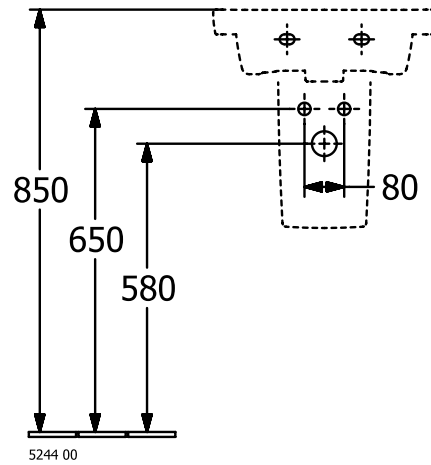

WASHBASINS SUBWAY 3.0

PRODUCT INFORMATION

1. POSITION

Article number	4370FKR1
Article title	Villeroy & Boch Subway 3.0 Handwashbasin, 450 x 370 x 145 mm, with overflow, White Alpin CeramicPlus
Product designation	Handwashbasin
Collection	Subway 3.0
Assembly / Assembly type	wall-mounted
Assembly instructions	for installation with furniture Subway 3.0
Scope of delivery	1 x handwashbasin
Ordering information	Optionally available: Outlet valve with ceramic cover.
Length in mm	370
Width in mm	450
Height in mm	145
Interior depth	100
Weight in kg	11,30
Number of tap holes punched through	1
Position of drill hole	central tap hole punched out
express delivery	No
Suitable for	1-hole mixer, Matching Villeroy&Boch furniture
Material	Sanitary ceramics
Surface	glossy
Colour name	White Alpin CeramicPlus
With TitanGlaze	No
With overflow	Yes
EAN number	4062373816424

COLOUR

COLOUR DESIGNATION

White Alpin

TECHNICAL DRAWINGS

4370FKR1

5243 00

5244 00