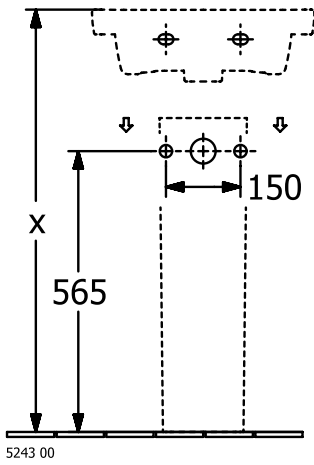

WASHBASINS SUBWAY 3.0

PRODUCT INFORMATION

1. POSITION

Article number	4370FKR1
Article title	Villeroy & Boch Subway 3.0 Handwashbasin, 450 x 370 x 145 mm, with overflow, White Alpin CeramicPlus
Product designation	Handwashbasin
Collection	Subway 3.0
Assembly / Assembly type	wall-mounted
Assembly instructions	for installation with furniture Subway 3.0
Scope of delivery	1 x handwashbasin
Ordering information	Optionally available: Outlet valve with ceramic cover.
Length in mm	370
Width in mm	450
Height in mm	145
Interior depth	100
Weight in kg	11,30
Number of tap holes punched through	1
Position of drill hole	central tap hole punched out
express delivery	No
Suitable for	1-hole mixer, Matching Villeroy&Boch furniture
Material	Sanitary ceramics
Surface	glossy
Colour name	White Alpin CeramicPlus
With TitanGlaze	No
With overflow	Yes
EAN number	4062373816424

COLOUR

COLOUR DESIGNATION

White Alpin

TECHNICAL DRAWINGS

4370FKR1

5243 00

5244 00