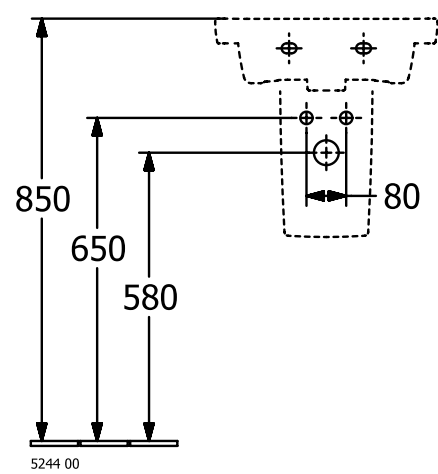

#### 1. POSITION

<b>Article number</b>	<b>4370FK01</b>
Article title	Villeroy & Boch Subway 3.0 Handwashbasin, 450 x 370 x 145 mm, with overflow, White Alpin
Product designation	Handwashbasin
Collection	Subway 3.0
Assembly / Assembly type	wall-mounted
Assembly instructions	for installation with furniture Subway 3.0
Scope of delivery	1 x handwashbasin
Ordering information	Optionally available: Outlet valve with ceramic cover.
Length in mm	370
Width in mm	450
Height in mm	145
Interior depth	100
Weight in kg	11,30
Number of tap holes punched through	1
Position of drill hole	central tap hole punched out
express delivery	No
Suitable for	1-hole mixer, Matching Villeroy&Boch furniture
Material	Sanitary ceramics
Surface	glossy
Colour name	White Alpin
With TitanGlaze	No
With overflow	Yes
EAN number	4062373816431

#### COLOUR DESIGNATION

White Alpin

TECHNICAL DRAWINGS

4370FK01

5243 00

5244 00