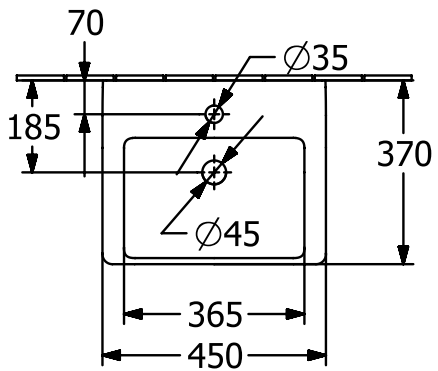

TECHNICAL DRAWINGS

4370FK01

5243 00