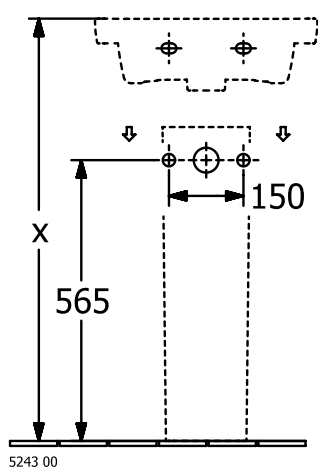

TECHNICAL DRAWINGS

4370FK01

5243 00