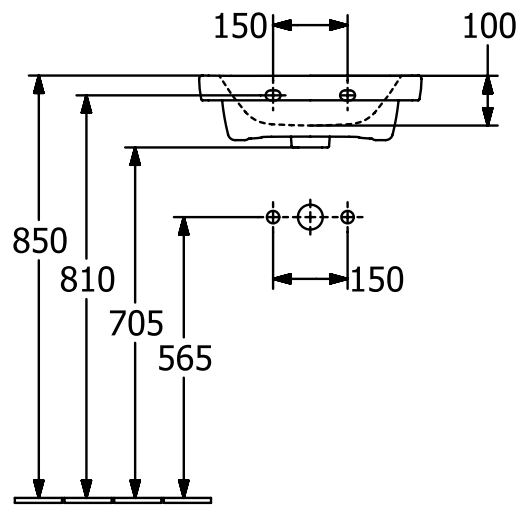

TECHNICAL DRAWINGS

4370FK01

5243 00