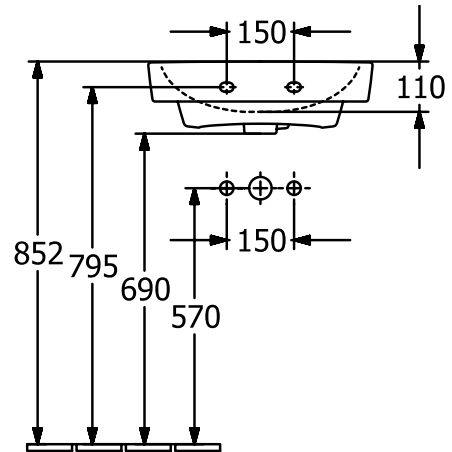

WASHBASINS O.NOVO

PRODUCT INFORMATION

1. POSITION

Article number	434453T2
Article title	Villeroy & Boch O.novo Handwashbasin, 500 x 370 x 160 mm, without overflow, White Alpin AntiBac CeramicPlus
Product designation	Handwashbasin
Collection	O.novo
Assembly / Assembly type	wall-mounted
Scope of delivery	1 x washbasin
Length in mm	370
Width in mm	500
Height in mm	160
Interior depth	110
Weight in kg	13,00
express delivery	No
Suitable for	without tap hole
Material	Sanitary ceramics
Surface	glossy
Colour name	White Alpin AntiBac CeramicPlus
With TitanGlaze	No
With overflow	No
EAN number	4065467164128

COLOUR

COLOUR DESIGNATION

White Alpin

TECHNICAL DRAWINGS

434453T2

526500

526600