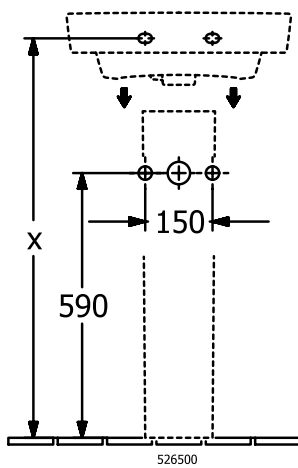

WASHBASINS O.NOVO

PRODUCT INFORMATION

1. POSITION

Article number	434453T2
Article title	Villeroy & Boch O.novo Handwashbasin, 500 x 370 x 160 mm, without overflow, White Alpin AntiBac CeramicPlus
Product designation	Handwashbasin
Collection	O.novo
Assembly / Assembly type	wall-mounted
Scope of delivery	1 x washbasin
Length in mm	370
Width in mm	500
Height in mm	160
Interior depth	110
Weight in kg	13,00
express delivery	No
Suitable for	without tap hole
Material	Sanitary ceramics
Surface	glossy
Colour name	White Alpin AntiBac CeramicPlus
With TitanGlaze	No
With overflow	No
EAN number	4065467164128

COLOUR

COLOUR DESIGNATION

White Alpin

TECHNICAL DRAWINGS

434453T2

526500

526600