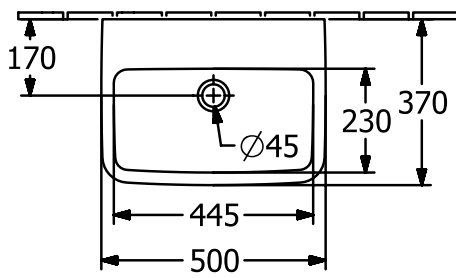

WASHBASINS O.NOVO

PRODUCT INFORMATION

1. POSITION

Article number	434453T2
Article title	Villeroy & Boch O.novo Handwashbasin, 500 x 370 x 160 mm, without overflow, White Alpin AntiBac CeramicPlus
Product designation	Handwashbasin
Collection	O.novo
Assembly / Assembly type	wall-mounted
Scope of delivery	1 x washbasin
Length in mm	370
Width in mm	500
Height in mm	160
Interior depth	110
Weight in kg	13,00
express delivery	No
Suitable for	without tap hole
Material	Sanitary ceramics
Surface	glossy
Colour name	White Alpin AntiBac CeramicPlus
With TitanGlaze	No
With overflow	No
EAN number	4065467164128

COLOUR

COLOUR DESIGNATION

White Alpin

TECHNICAL DRAWINGS

434453T2

526500

526600