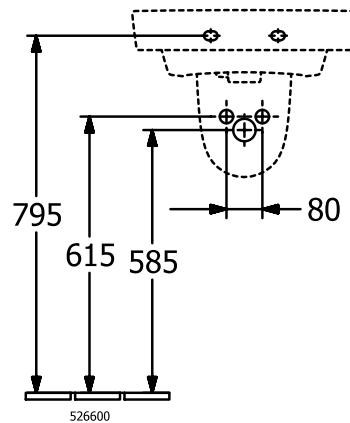

WASHBASINS O.NOVO

PRODUCT INFORMATION

1. POSITION

Article number	434453T2
Article title	Villeroy & Boch O.novo Handwashbasin, 500 x 370 x 160 mm, without overflow, White Alpin AntiBac CeramicPlus
Product designation	Handwashbasin
Collection	O.novo
Assembly / Assembly type	wall-mounted
Scope of delivery	1 x washbasin
Length in mm	370
Width in mm	500
Height in mm	160
Interior depth	110
Weight in kg	13,00
express delivery	No
Suitable for	without tap hole
Material	Sanitary ceramics
Surface	glossy
Colour name	White Alpin AntiBac CeramicPlus
With TitanGlaze	No
With overflow	No
EAN number	4065467164128

COLOUR

COLOUR DESIGNATION

White Alpin

TECHNICAL DRAWINGS

434453T2

526500

526600