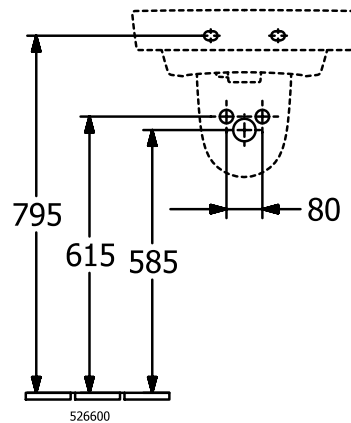

WASHBASINS O.NOVO

PRODUCT INFORMATION

1. POSITION

Article number	434452T2
Article title	Villeroy & Boch O.novo Handwashbasin, 500 x 370 x 160 mm, with overflow, White Alpin AntiBac CeramicPlus
Product designation	Handwashbasin
Collection	O.novo
Assembly / Assembly type	wall-mounted
Scope of delivery	1 x washbasin
Length in mm	370
Width in mm	500
Height in mm	160
Interior depth	110
Weight in kg	12,30
express delivery	No
Suitable for	without tap hole
Material	Sanitary ceramics
Surface	glossy
Colour name	White Alpin AntiBac CeramicPlus
With TitanGlaze	No
With overflow	Yes
EAN number	4065467164098

COLOUR

COLOUR DESIGNATION

White Alpin

TECHNICAL DRAWINGS

434452T2

526500

526600