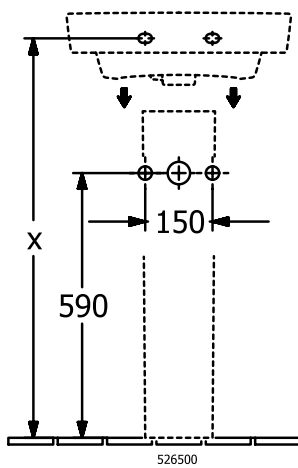

WASHBASINS O.NOVO

PRODUCT INFORMATION

1. POSITION

Article number	434452T2
Article title	Villeroy & Boch O.novo Handwashbasin, 500 x 370 x 160 mm, with overflow, White Alpin AntiBac CeramicPlus
Product designation	Handwashbasin
Collection	O.novo
Assembly / Assembly type	wall-mounted
Scope of delivery	1 x washbasin
Length in mm	370
Width in mm	500
Height in mm	160
Interior depth	110
Weight in kg	12,30
express delivery	No
Suitable for	without tap hole
Material	Sanitary ceramics
Surface	glossy
Colour name	White Alpin AntiBac CeramicPlus
With TitanGlaze	No
With overflow	Yes
EAN number	4065467164098

COLOUR

COLOUR DESIGNATION

White Alpin

TECHNICAL DRAWINGS

434452T2

526500

526600