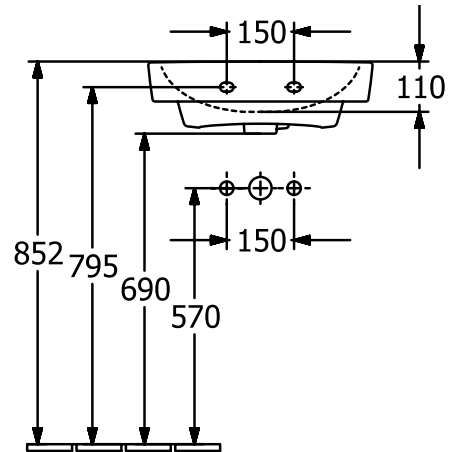

WASHBASINS O.NOVO

PRODUCT INFORMATION

1. POSITION

Article number	434452T2
Article title	Villeroy & Boch O.novo Handwashbasin, 500 x 370 x 160 mm, with overflow, White Alpin AntiBac CeramicPlus
Product designation	Handwashbasin
Collection	O.novo
Assembly / Assembly type	wall-mounted
Scope of delivery	1 x washbasin
Length in mm	370
Width in mm	500
Height in mm	160
Interior depth	110
Weight in kg	12,30
express delivery	No
Suitable for	without tap hole
Material	Sanitary ceramics
Surface	glossy
Colour name	White Alpin AntiBac CeramicPlus
With TitanGlaze	No
With overflow	Yes
EAN number	4065467164098

COLOUR

COLOUR DESIGNATION

White Alpin

TECHNICAL DRAWINGS

434452T2

526500

526600