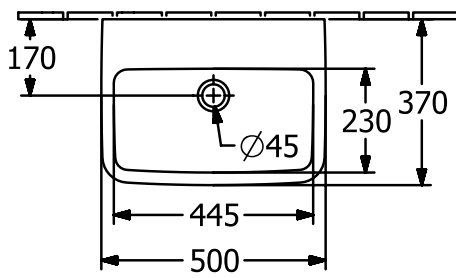

WASHBASINS O.NOVO

PRODUCT INFORMATION

1. POSITION

Article number	434452T2
Article title	Villeroy & Boch O.novo Handwashbasin, 500 x 370 x 160 mm, with overflow, White Alpin AntiBac CeramicPlus
Product designation	Handwashbasin
Collection	O.novo
Assembly / Assembly type	wall-mounted
Scope of delivery	1 x washbasin
Length in mm	370
Width in mm	500
Height in mm	160
Interior depth	110
Weight in kg	12,30
express delivery	No
Suitable for	without tap hole
Material	Sanitary ceramics
Surface	glossy
Colour name	White Alpin AntiBac CeramicPlus
With TitanGlaze	No
With overflow	Yes
EAN number	4065467164098

COLOUR

COLOUR DESIGNATION

White Alpin

TECHNICAL DRAWINGS

434452T2

526500

526600