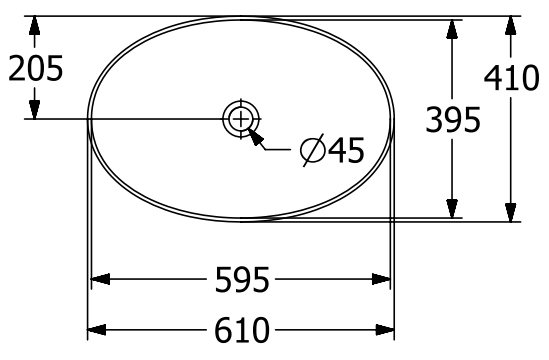

WASHBASINS ARTIS

PRODUCT INFORMATION

1. POSITION

| | |
|--------------------------|--|
| Article number | 419861RW |
| Article title | Villeroy & Boch Artis Surface-mounted washbasin, 610 x 410 x 130 mm, without overflow, Stone White CeramicPlus |
| Product designation | Surface-mounted washbasin |
| Collection | Artis |
| Assembly / Assembly type | Surface-mounted |
| Scope of delivery | 1 x surface-mounted washbasin , 1 x fastening set 1 x cut-out template |
| Ordering information | Please order non-closable drain valve separately. |
| Length in mm | 410 |
| Width in mm | 610 |
| Height in mm | 130 |
| Interior depth | 105 |
| Weight in kg | 8,85 |
| express delivery | No |
| Suitable for | Wall-mounted tap fittings, Matching Villeroy&Boch furniture Tap fitting with raised base |
| Material | TitanCeram |
| Surface | matt |
| Colour name | Stone White CeramicPlus |
| With TitanGlaze | Yes |
| With overflow | No |
| EAN number | 4051202840822 |

COLOUR

COLOUR DESIGNATION

Stone White

TECHNICAL DRAWINGS

419861RW

EXPLOSION DRAWINGS

BILL OF MATERIALS

| No. | Article No. | Description | Quantity |
|-----|-------------|---------------|----------|
| 1 | 92238700 | Fastening set | 1 |