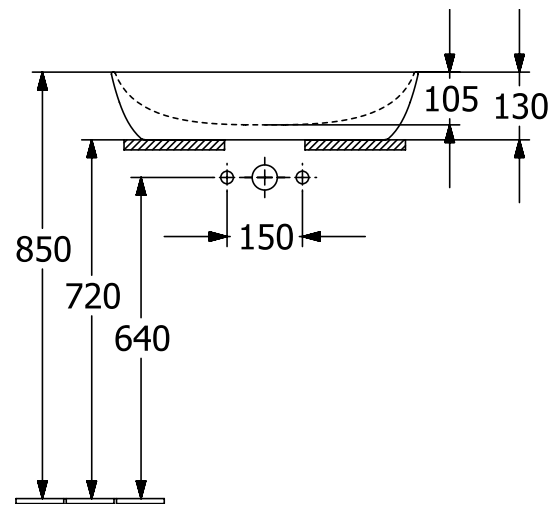

WASHBASINS ARTIS

PRODUCT INFORMATION

1. POSITION

| | |
|--------------------------|--|
| Article number | 419861RW |
| Article title | Villeroy & Boch Artis Surface-mounted washbasin, 610 x 410 x 130 mm, without overflow, Stone White CeramicPlus |
| Product designation | Surface-mounted washbasin |
| Collection | Artis |
| Assembly / Assembly type | Surface-mounted |
| Scope of delivery | 1 x surface-mounted washbasin , 1 x fastening set 1 x cut-out template |
| Ordering information | Please order non-closable drain valve separately. |
| Length in mm | 410 |
| Width in mm | 610 |
| Height in mm | 130 |
| Interior depth | 105 |
| Weight in kg | 8,85 |
| express delivery | No |
| Suitable for | Wall-mounted tap fittings, Matching Villeroy&Boch furniture Tap fitting with raised base |
| Material | TitanCeram |
| Surface | matt |
| Colour name | Stone White CeramicPlus |
| With TitanGlaze | Yes |
| With overflow | No |
| EAN number | 4051202840822 |

COLOUR

COLOUR DESIGNATION

Stone White

TECHNICAL DRAWINGS

419861RW

EXPLOSION DRAWINGS

BILL OF MATERIALS

| No. | Article No. | Description | Quantity |
|-----|-------------|---------------|----------|
| 1 | 92238700 | Fastening set | 1 |