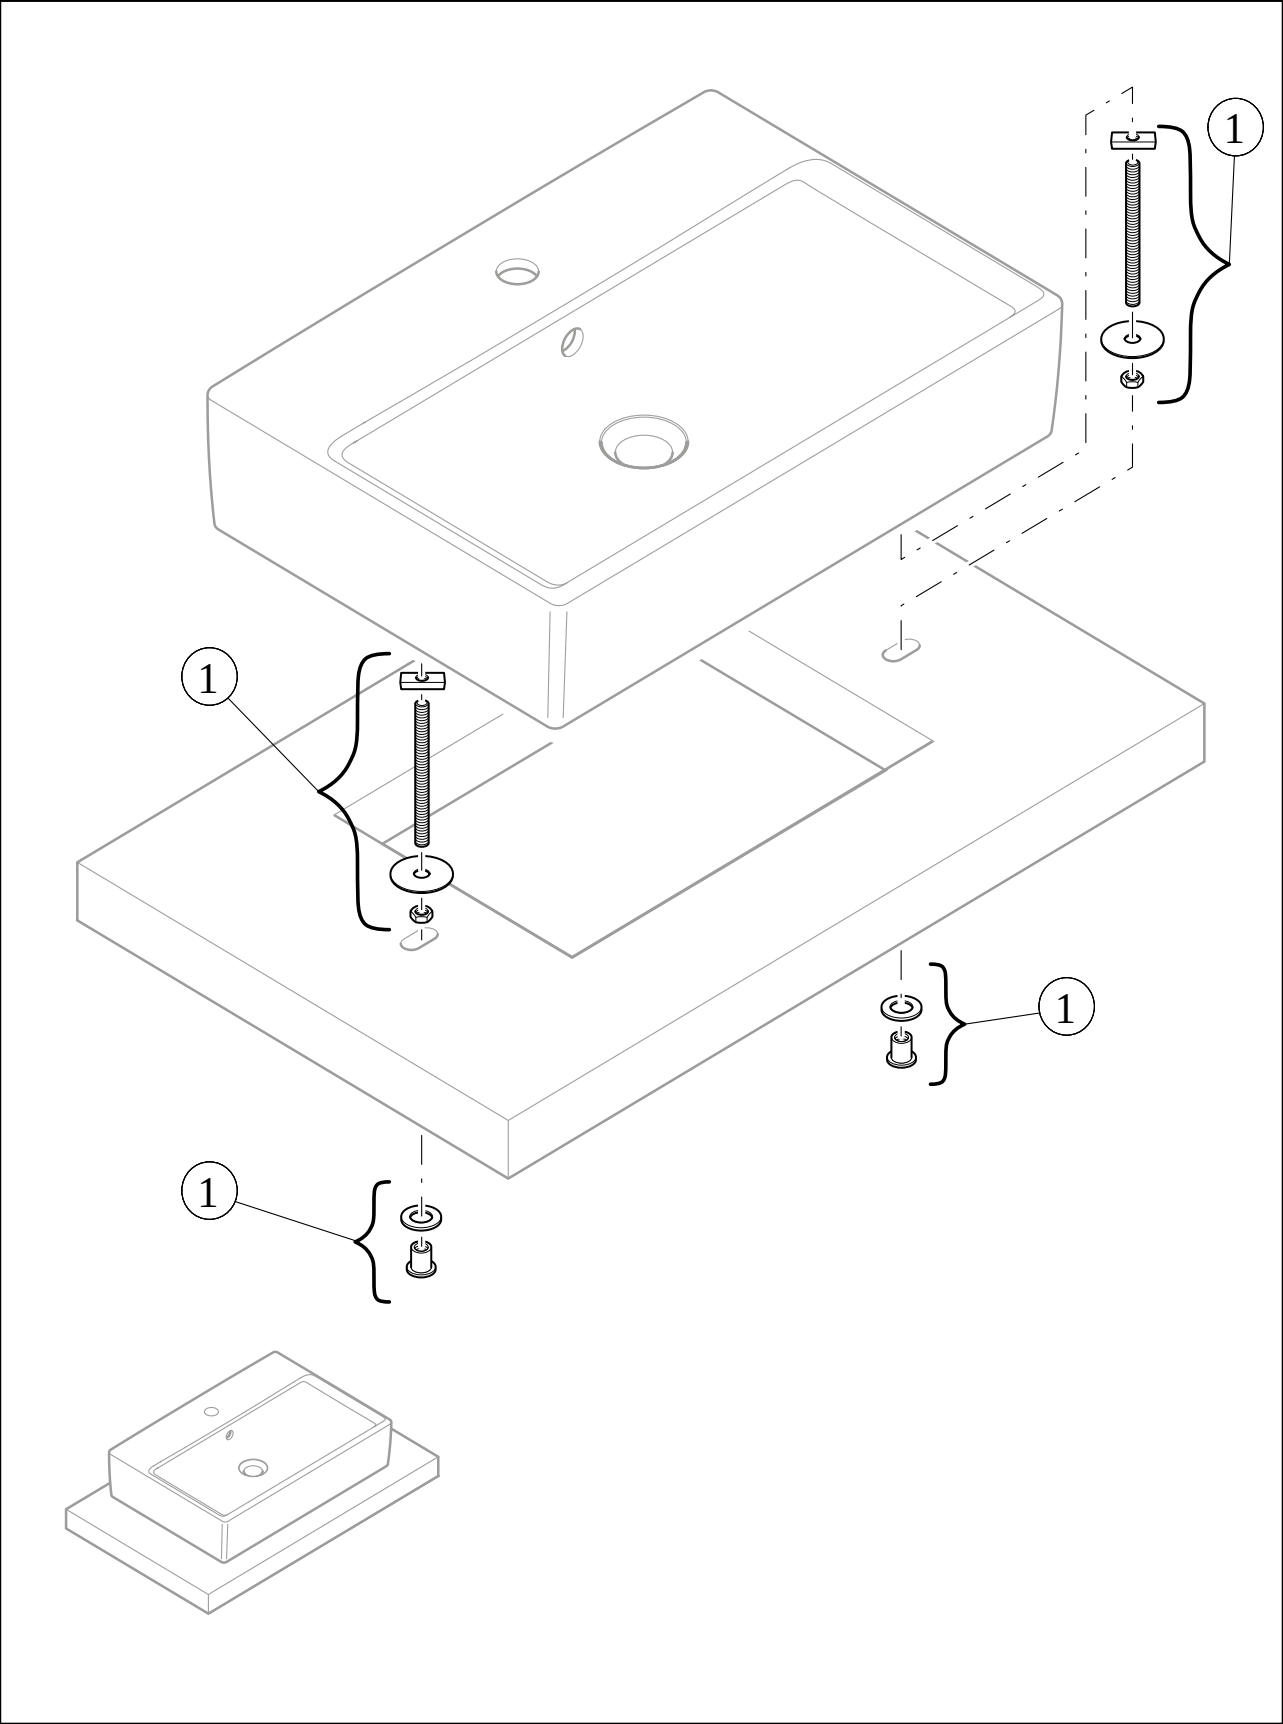

WASHBASINS ARTIS

PRODUCT INFORMATION

1. POSITION

| | |
|--------------------------|--|
| Article number | 419861RW |
| Article title | Villeroy & Boch Artis Surface-mounted washbasin, 610 x 410 x 130 mm, without overflow, Stone White CeramicPlus |
| Product designation | Surface-mounted washbasin |
| Collection | Artis |
| Assembly / Assembly type | Surface-mounted |
| Scope of delivery | 1 x surface-mounted washbasin , 1 x fastening set 1 x cut-out template |
| Ordering information | Please order non-closable drain valve separately. |
| Length in mm | 410 |
| Width in mm | 610 |
| Height in mm | 130 |
| Interior depth | 105 |
| Weight in kg | 8,85 |
| express delivery | No |
| Suitable for | Wall-mounted tap fittings, Matching Villeroy&Boch furniture Tap fitting with raised base |
| Material | TitanCeram |
| Surface | matt |
| Colour name | Stone White CeramicPlus |
| With TitanGlaze | Yes |
| With overflow | No |
| EAN number | 4051202840822 |

COLOUR

COLOUR DESIGNATION

Stone White

TECHNICAL DRAWINGS

419861RW

EXPLOSION DRAWINGS

BILL OF MATERIALS

| No. | Article No. | Description | Quantity |
|-----|-------------|---------------|----------|
| 1 | 92238700 | Fastening set | 1 |