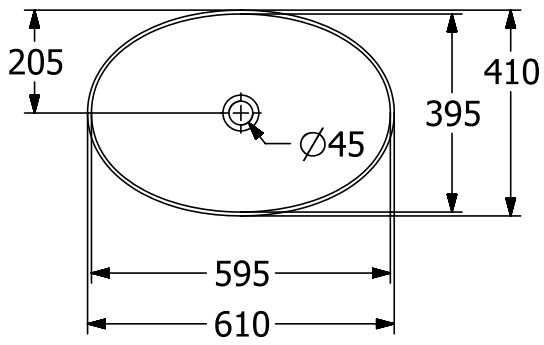

WASHBASINS ARTIS

PRODUCT INFORMATION

1. POSITION

Article number	419861R1
Article title	Villeroy & Boch Artis Surface-mounted washbasin, 610 x 410 x 130 mm, without overflow, White Alpin CeramicPlus
Product designation	Surface-mounted washbasin
Collection	Artis
Assembly / Assembly type	Surface-mounted
Scope of delivery	1 x surface-mounted washbasin , 1 x fastening set 1 x cut-out template
Ordering information	Please order non-closable drain valve separately.
Length in mm	410
Width in mm	610
Height in mm	130
Interior depth	105
Weight in kg	8,85
express delivery	No
Suitable for	Wall-mounted tap fittings, Matching Villeroy&Boch furniture Tap fitting with raised base
Material	TitanCeram
Surface	glossy
Colour name	White Alpin CeramicPlus
With TitanGlaze	No
With overflow	No
EAN number	4051202347314

COLOUR

COLOUR DESIGNATION

White Alpin

TECHNICAL DRAWINGS

419861R1

EXPLOSION DRAWINGS

BILL OF MATERIALS

No.	Article No.	Description	Quantity
1	92238700	Fastening set	1