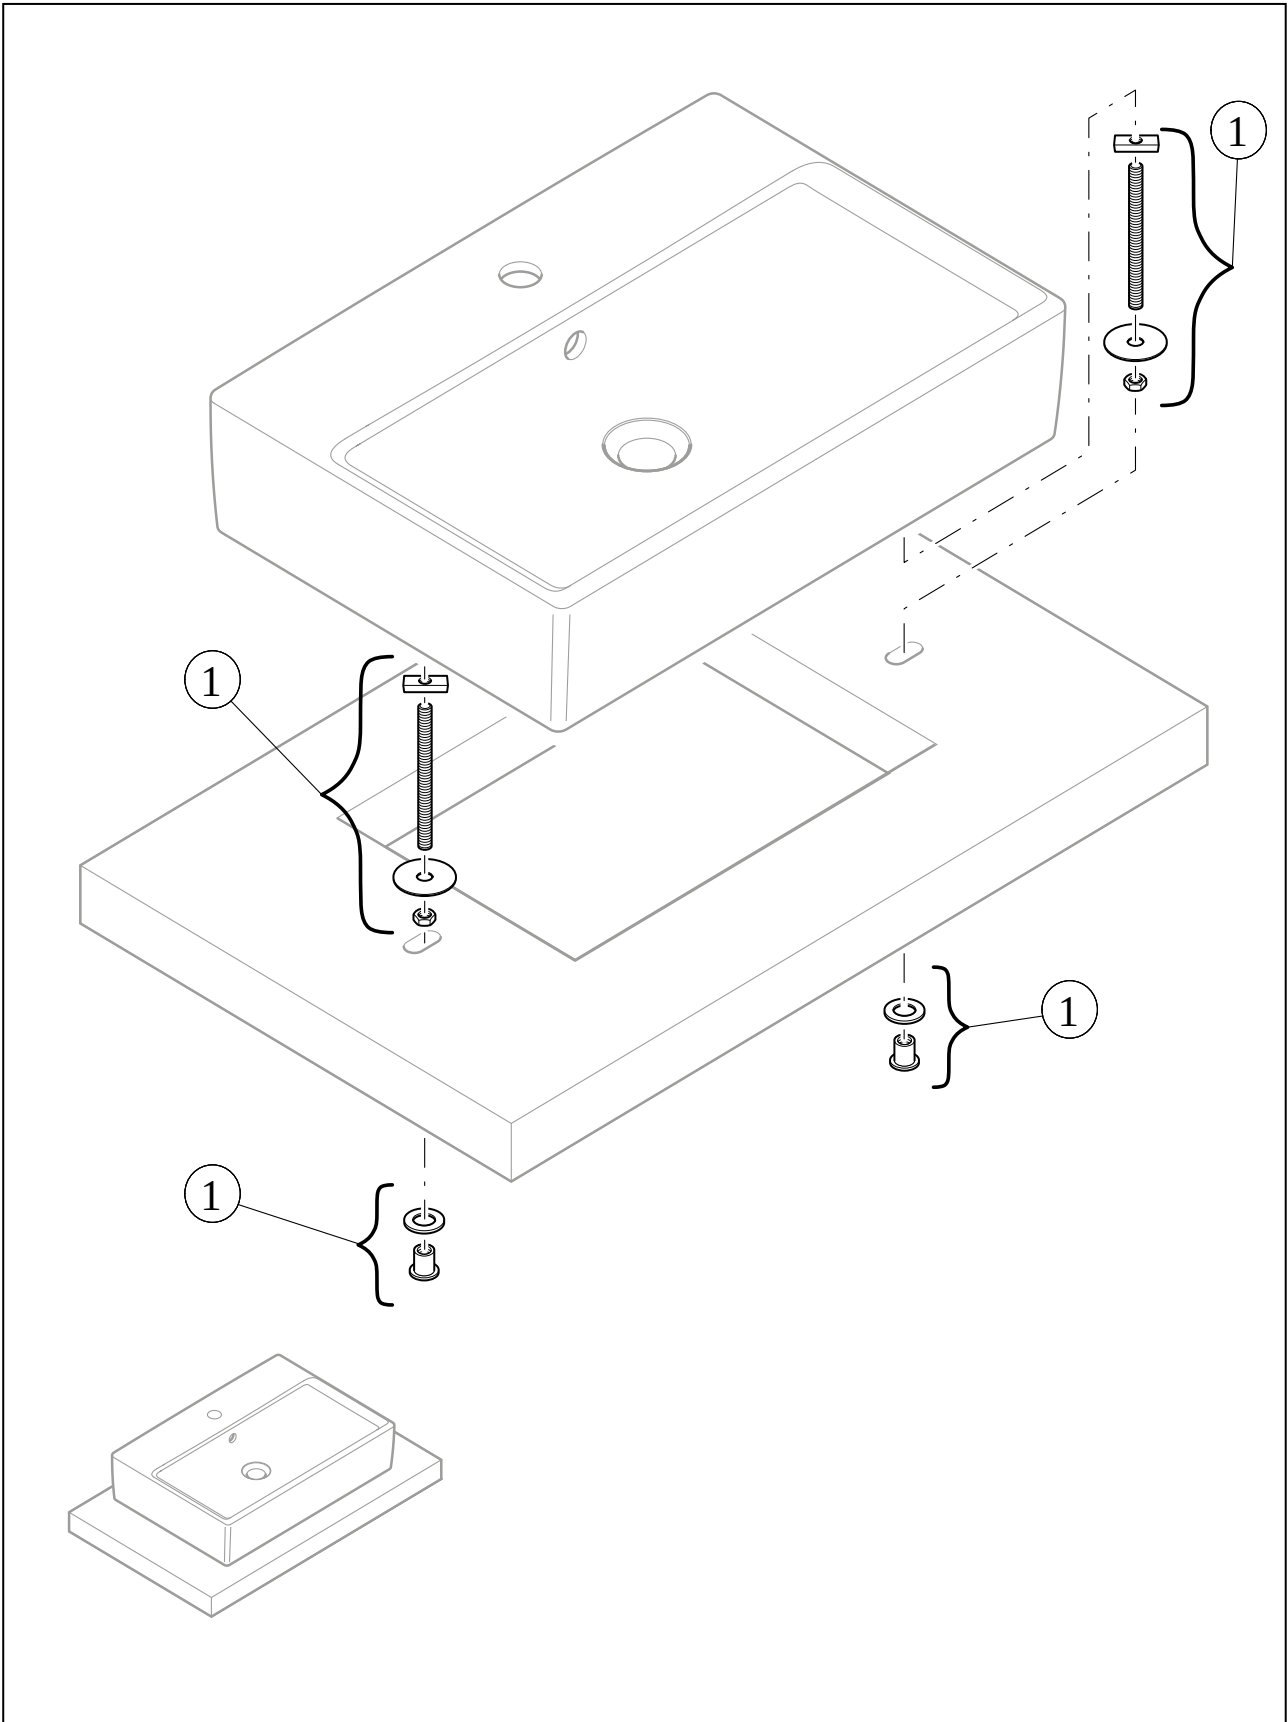

WASHBASINS ARTIS

PRODUCT INFORMATION

1. POSITION

Article number	419861R1
Article title	Villeroy & Boch Artis Surface-mounted washbasin, 610 x 410 x 130 mm, without overflow, White Alpin CeramicPlus
Product designation	Surface-mounted washbasin
Collection	Artis
Assembly / Assembly type	Surface-mounted
Scope of delivery	1 x surface-mounted washbasin , 1 x fastening set 1 x cut-out template
Ordering information	Please order non-closable drain valve separately.
Length in mm	410
Width in mm	610
Height in mm	130
Interior depth	105
Weight in kg	8,85
express delivery	No
Suitable for	Wall-mounted tap fittings, Matching Villeroy&Boch furniture Tap fitting with raised base
Material	TitanCeram
Surface	glossy
Colour name	White Alpin CeramicPlus
With TitanGlaze	No
With overflow	No
EAN number	4051202347314

COLOUR

COLOUR DESIGNATION

White Alpin

TECHNICAL DRAWINGS

419861R1

EXPLOSION DRAWINGS

BILL OF MATERIALS

No.	Article No.	Description	Quantity
1	92238700	Fastening set	1