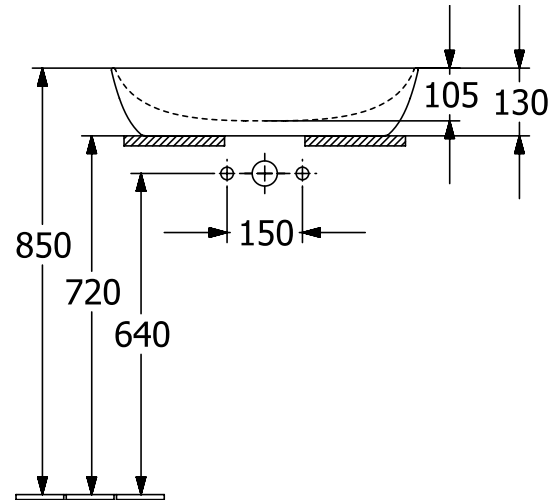

WASHBASINS ARTIS

PRODUCT INFORMATION

1. POSITION

Article number	419861R1
Article title	Villeroy & Boch Artis Surface-mounted washbasin, 610 x 410 x 130 mm, without overflow, White Alpin CeramicPlus
Product designation	Surface-mounted washbasin
Collection	Artis
Assembly / Assembly type	Surface-mounted
Scope of delivery	1 x surface-mounted washbasin , 1 x fastening set 1 x cut-out template
Ordering information	Please order non-closable drain valve separately.
Length in mm	410
Width in mm	610
Height in mm	130
Interior depth	105
Weight in kg	8,85
express delivery	No
Suitable for	Wall-mounted tap fittings, Matching Villeroy&Boch furniture Tap fitting with raised base
Material	TitanCeram
Surface	glossy
Colour name	White Alpin CeramicPlus
With TitanGlaze	No
With overflow	No
EAN number	4051202347314

COLOUR

COLOUR DESIGNATION

White Alpin

TECHNICAL DRAWINGS

419861R1

EXPLOSION DRAWINGS

BILL OF MATERIALS

No.	Article No.	Description	Quantity
1	92238700	Fastening set	1